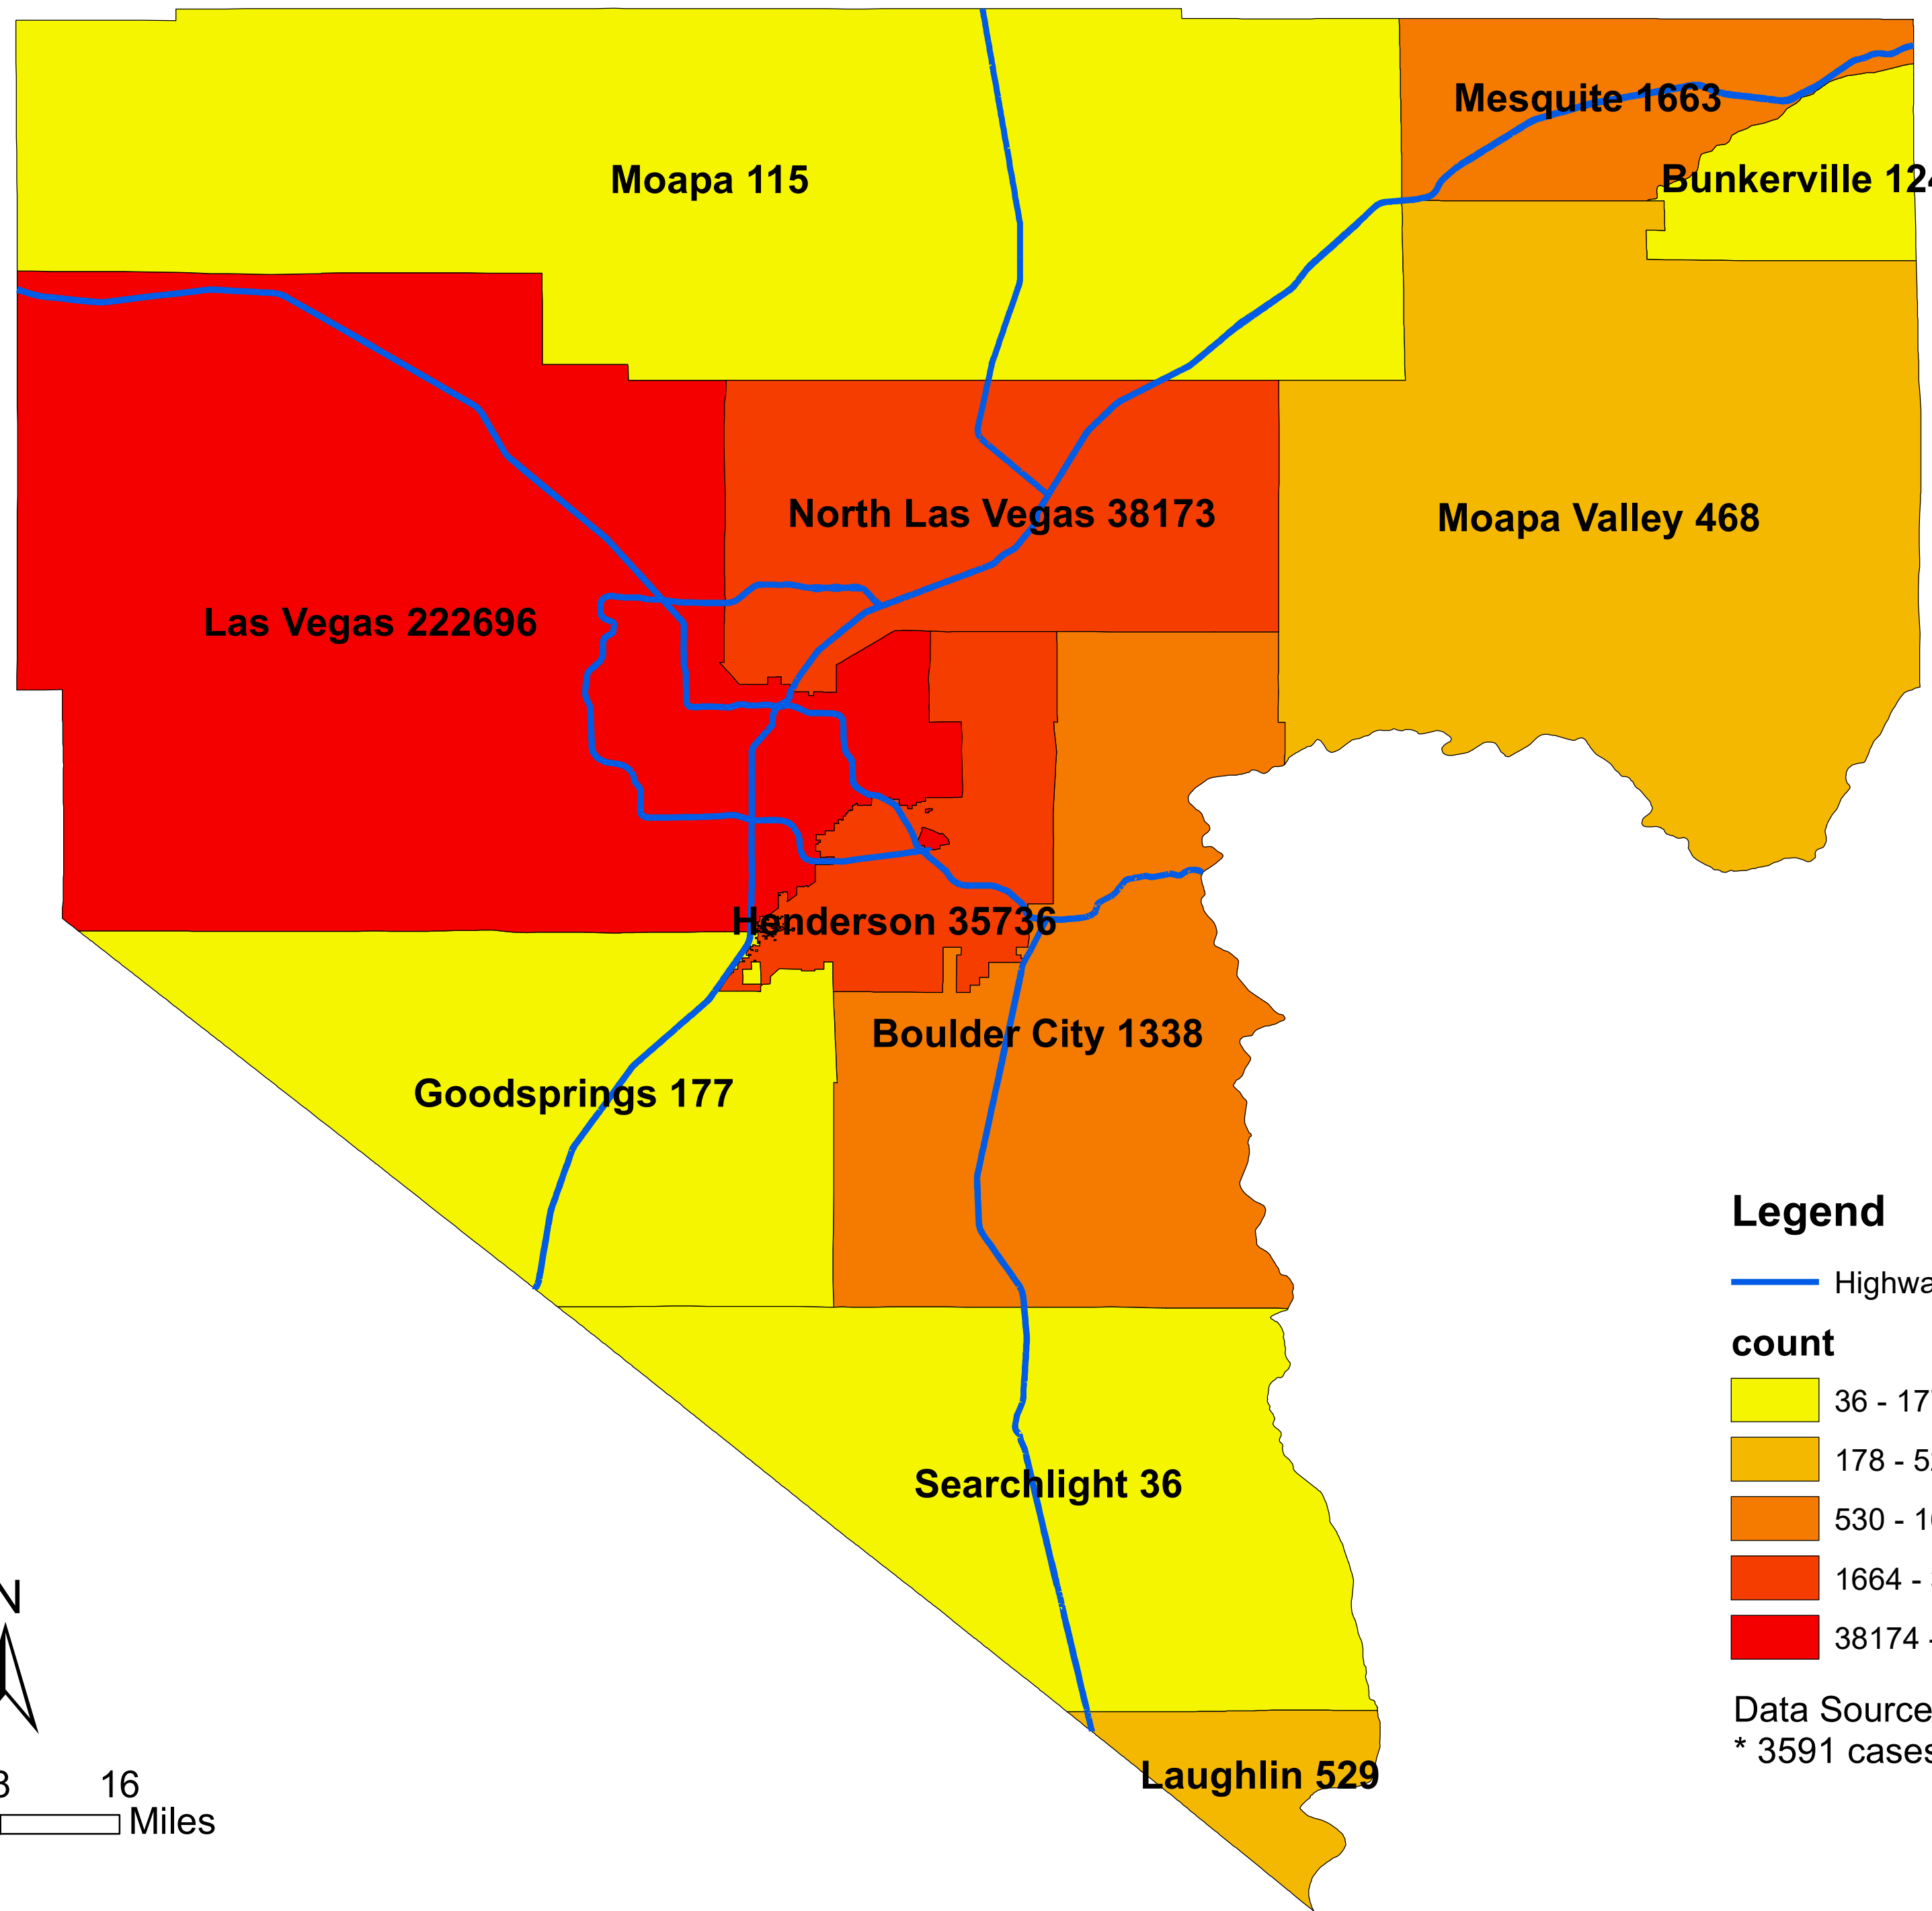

# Number of COVID-19 cases by city in Clark county (09.03.2021)

## Legend

— Highway

### count

- 36 - 177
- 178 - 529
- 530 - 1663
- 1664 - 38173
- 38174 - 222696

Data Source: SNHD

\* 3591 cases without city information

0 4 8 16 Miles