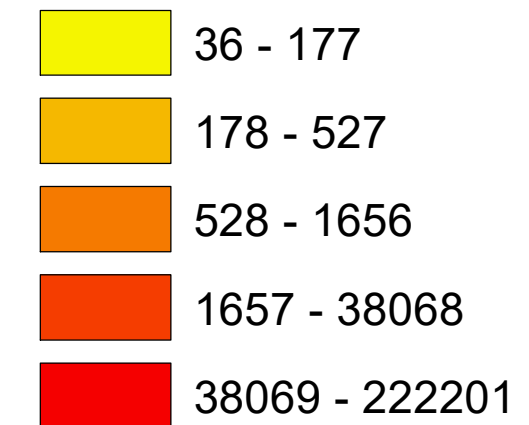

Number of COVID-19 cases by city in Clark county (09.02.2021)

Legend

— Highway

count

Data Source: SNHD

* 3588 cases without city information

0 4 8 16 Miles