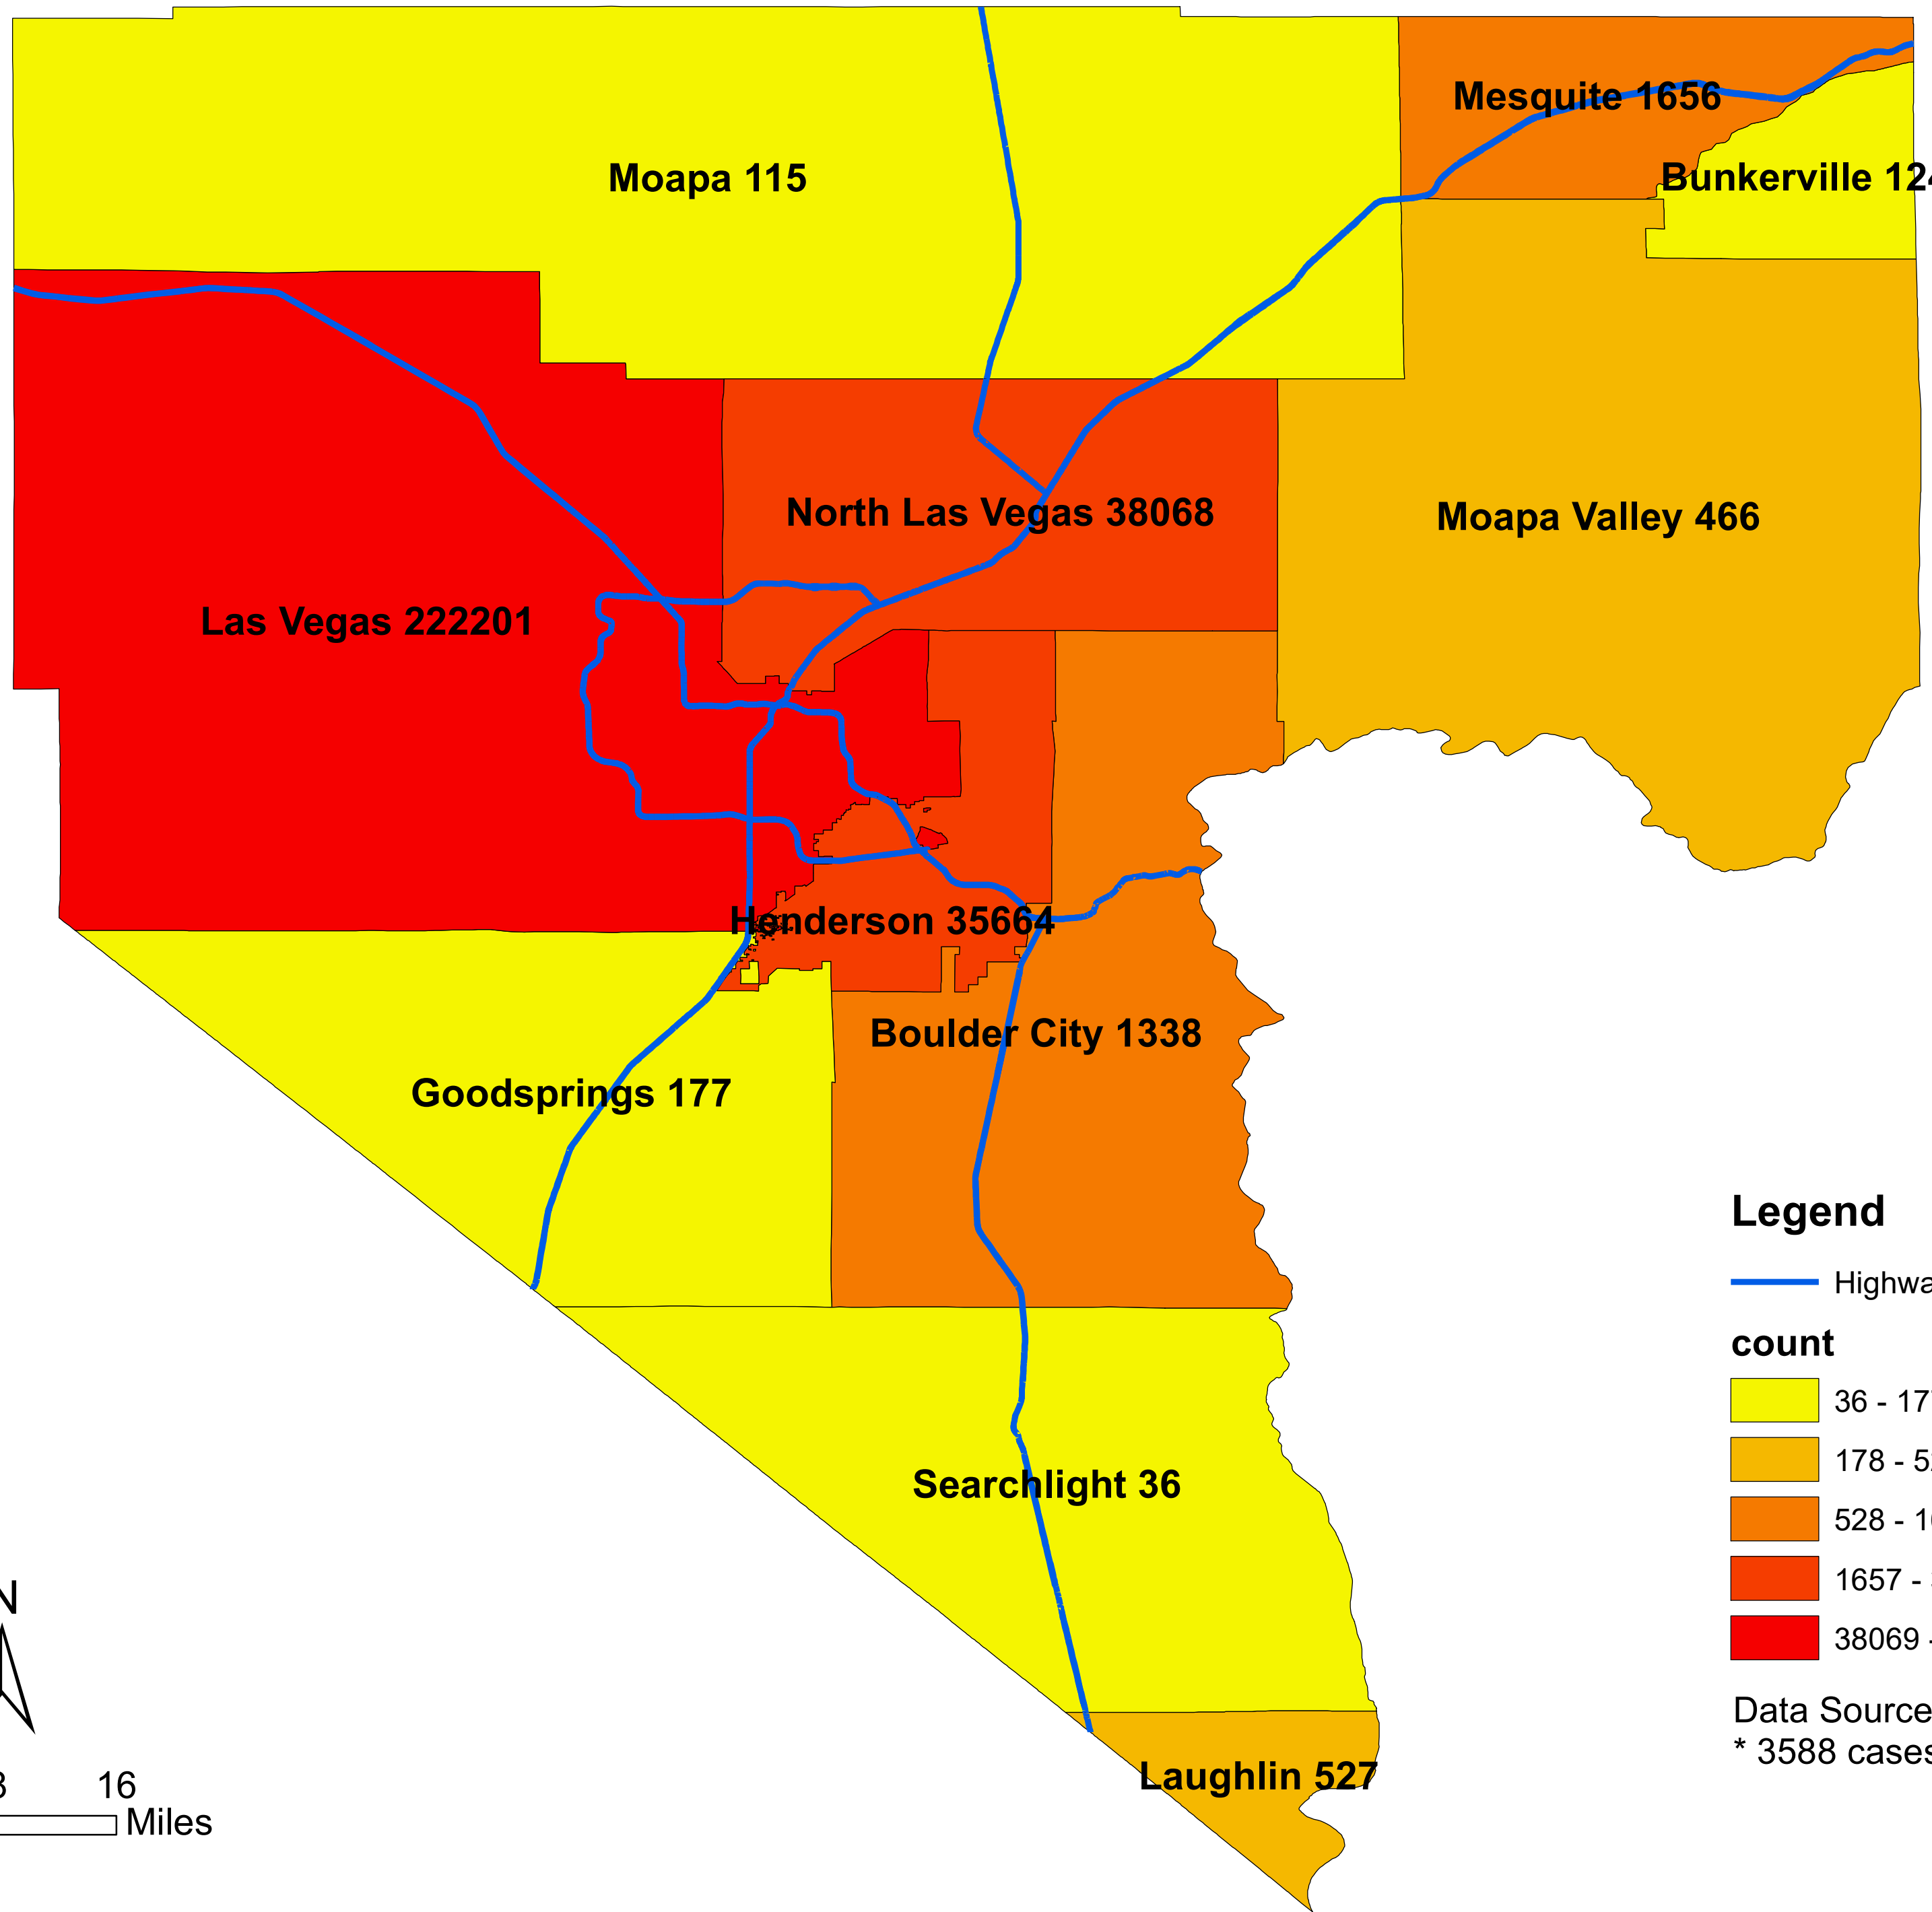

Number of COVID-19 cases by city in Clark county (09.02.2021)

Legend

— Highway

count

Data Source: SNHD

* 3588 cases without city information

0 4 8 16 Miles