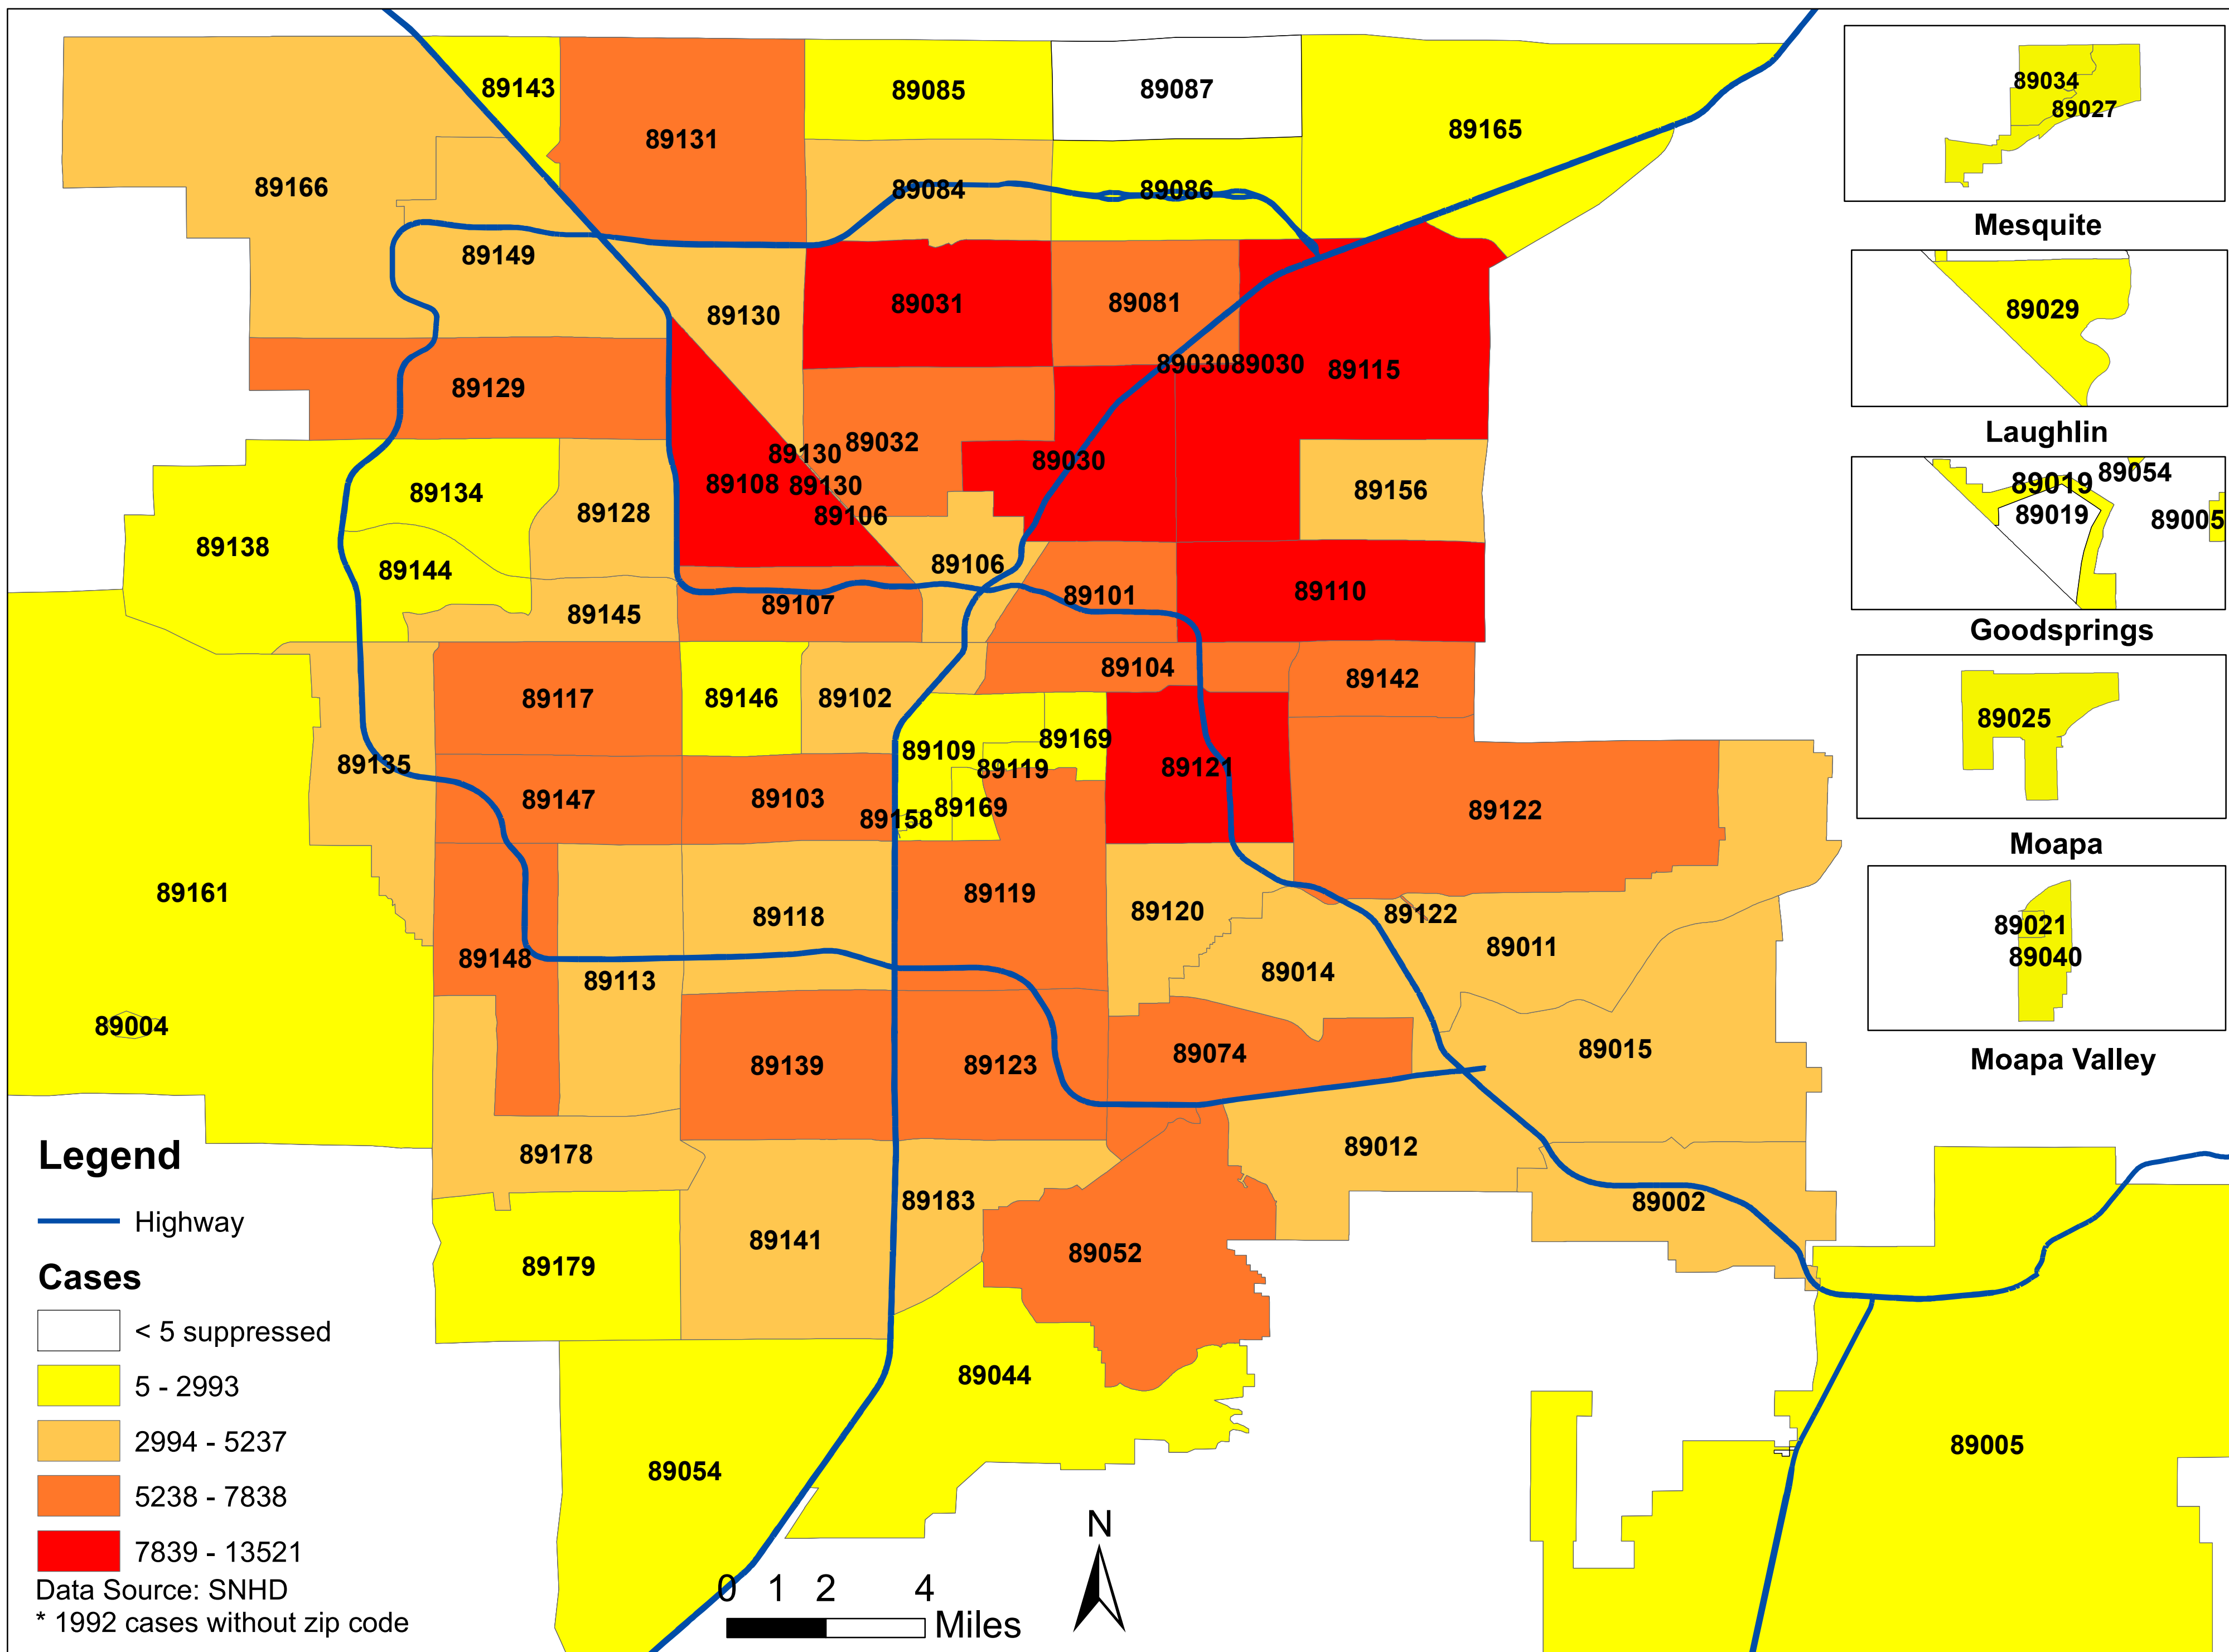

# Number of COVID-19 cases by zip code in Clark county (09.01.2021)

**Note: More than 5 cases reported from 89124**