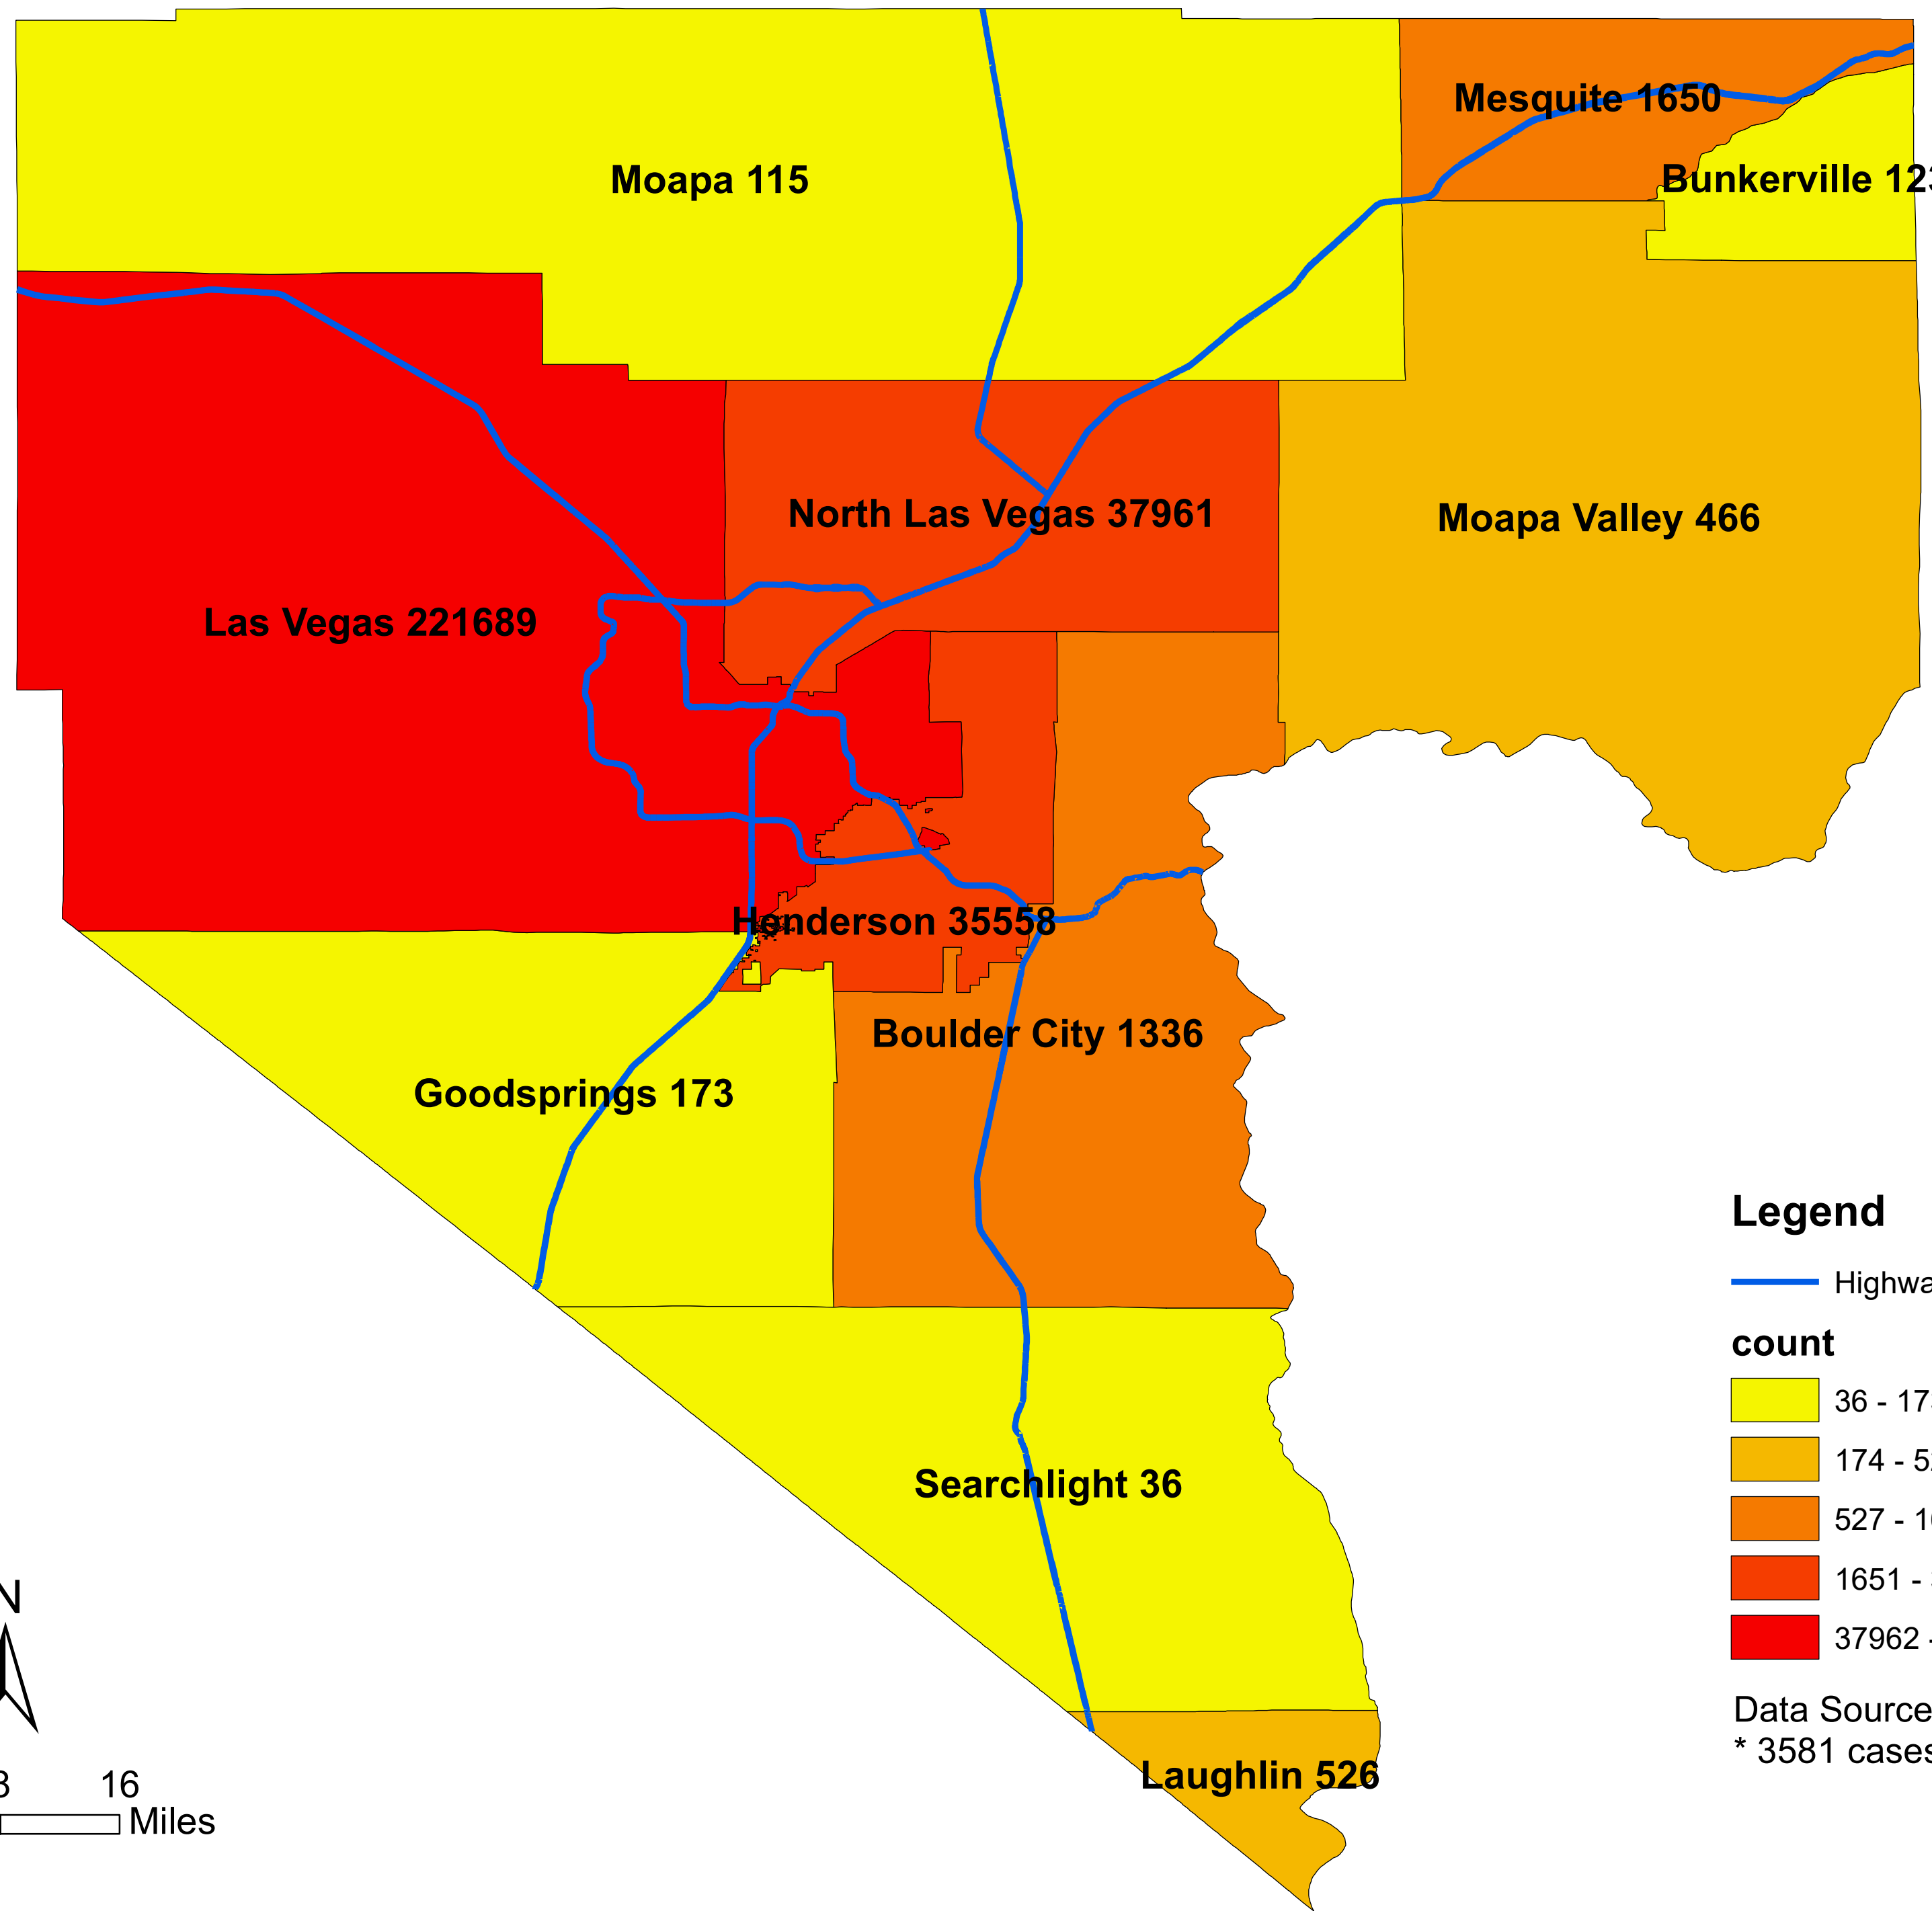

Number of COVID-19 cases by city in Clark county (09.01.2021)

Legend

— Highway

count

Data Source: SNHD

* 3581 cases without city information

0 4 8 16 Miles