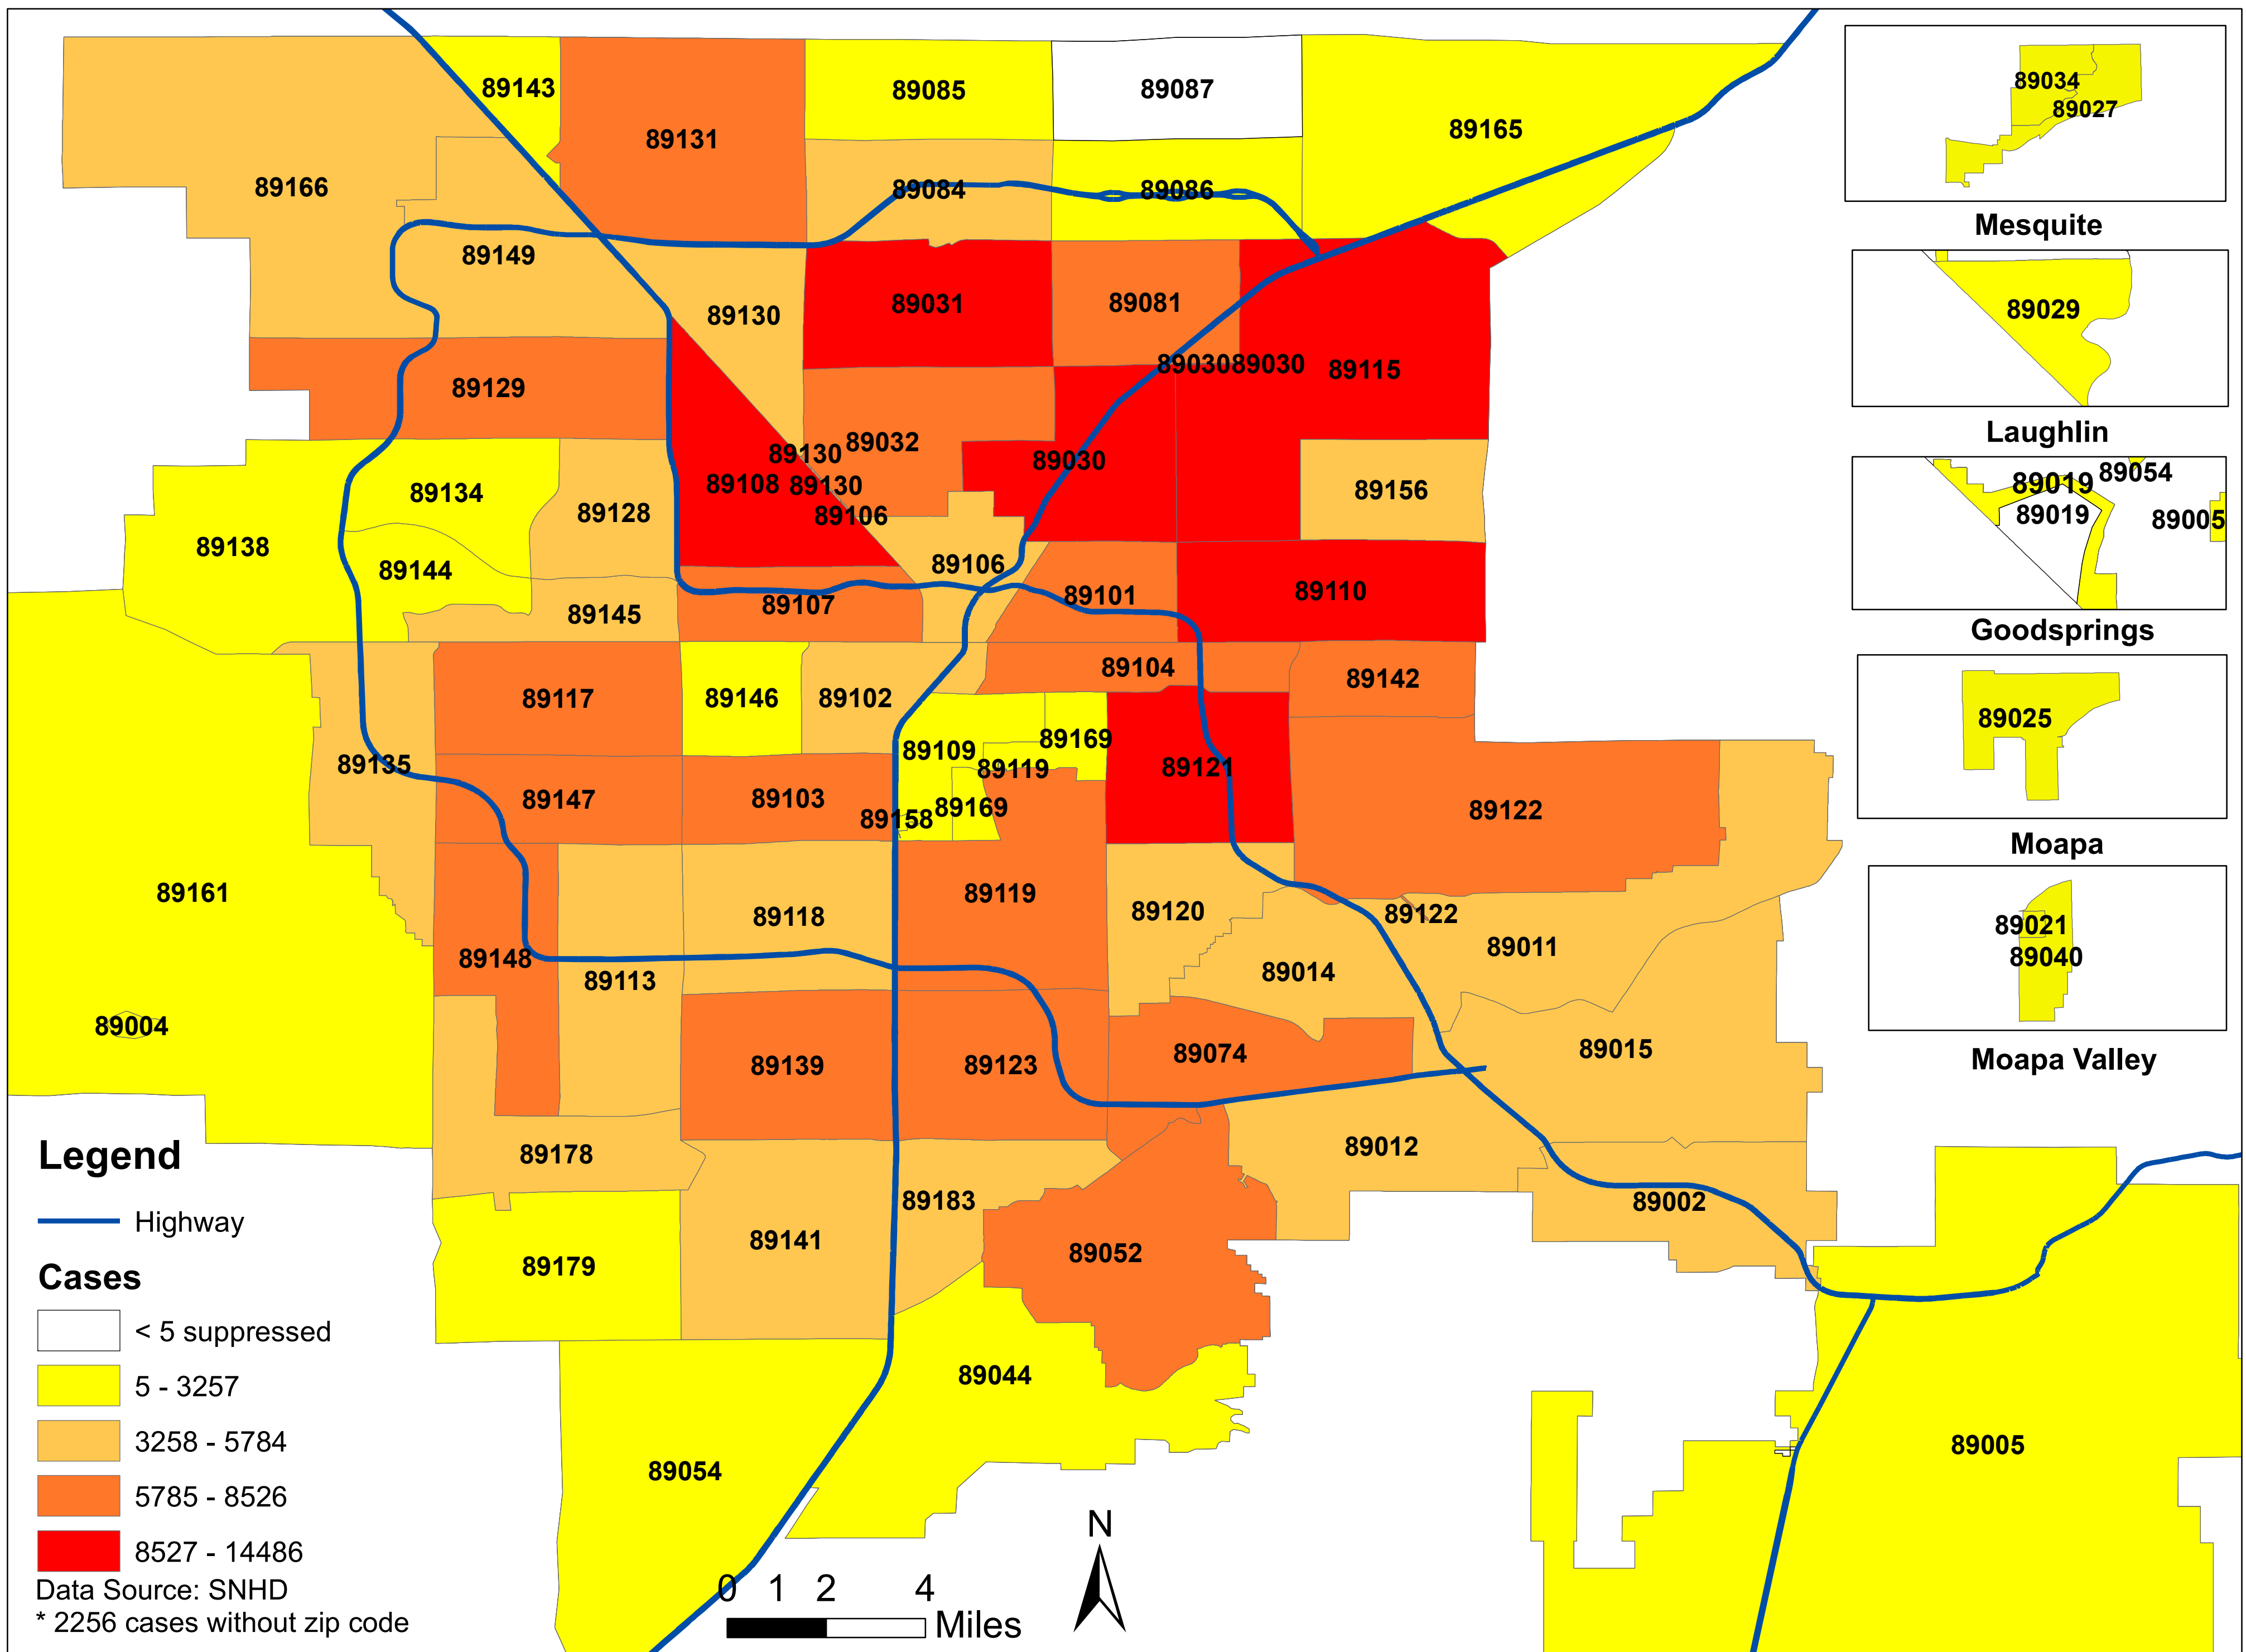

# Number of COVID-19 cases by zip code in Clark county (10.31.2021)

**Note: More than 5 cases reported from 89124**