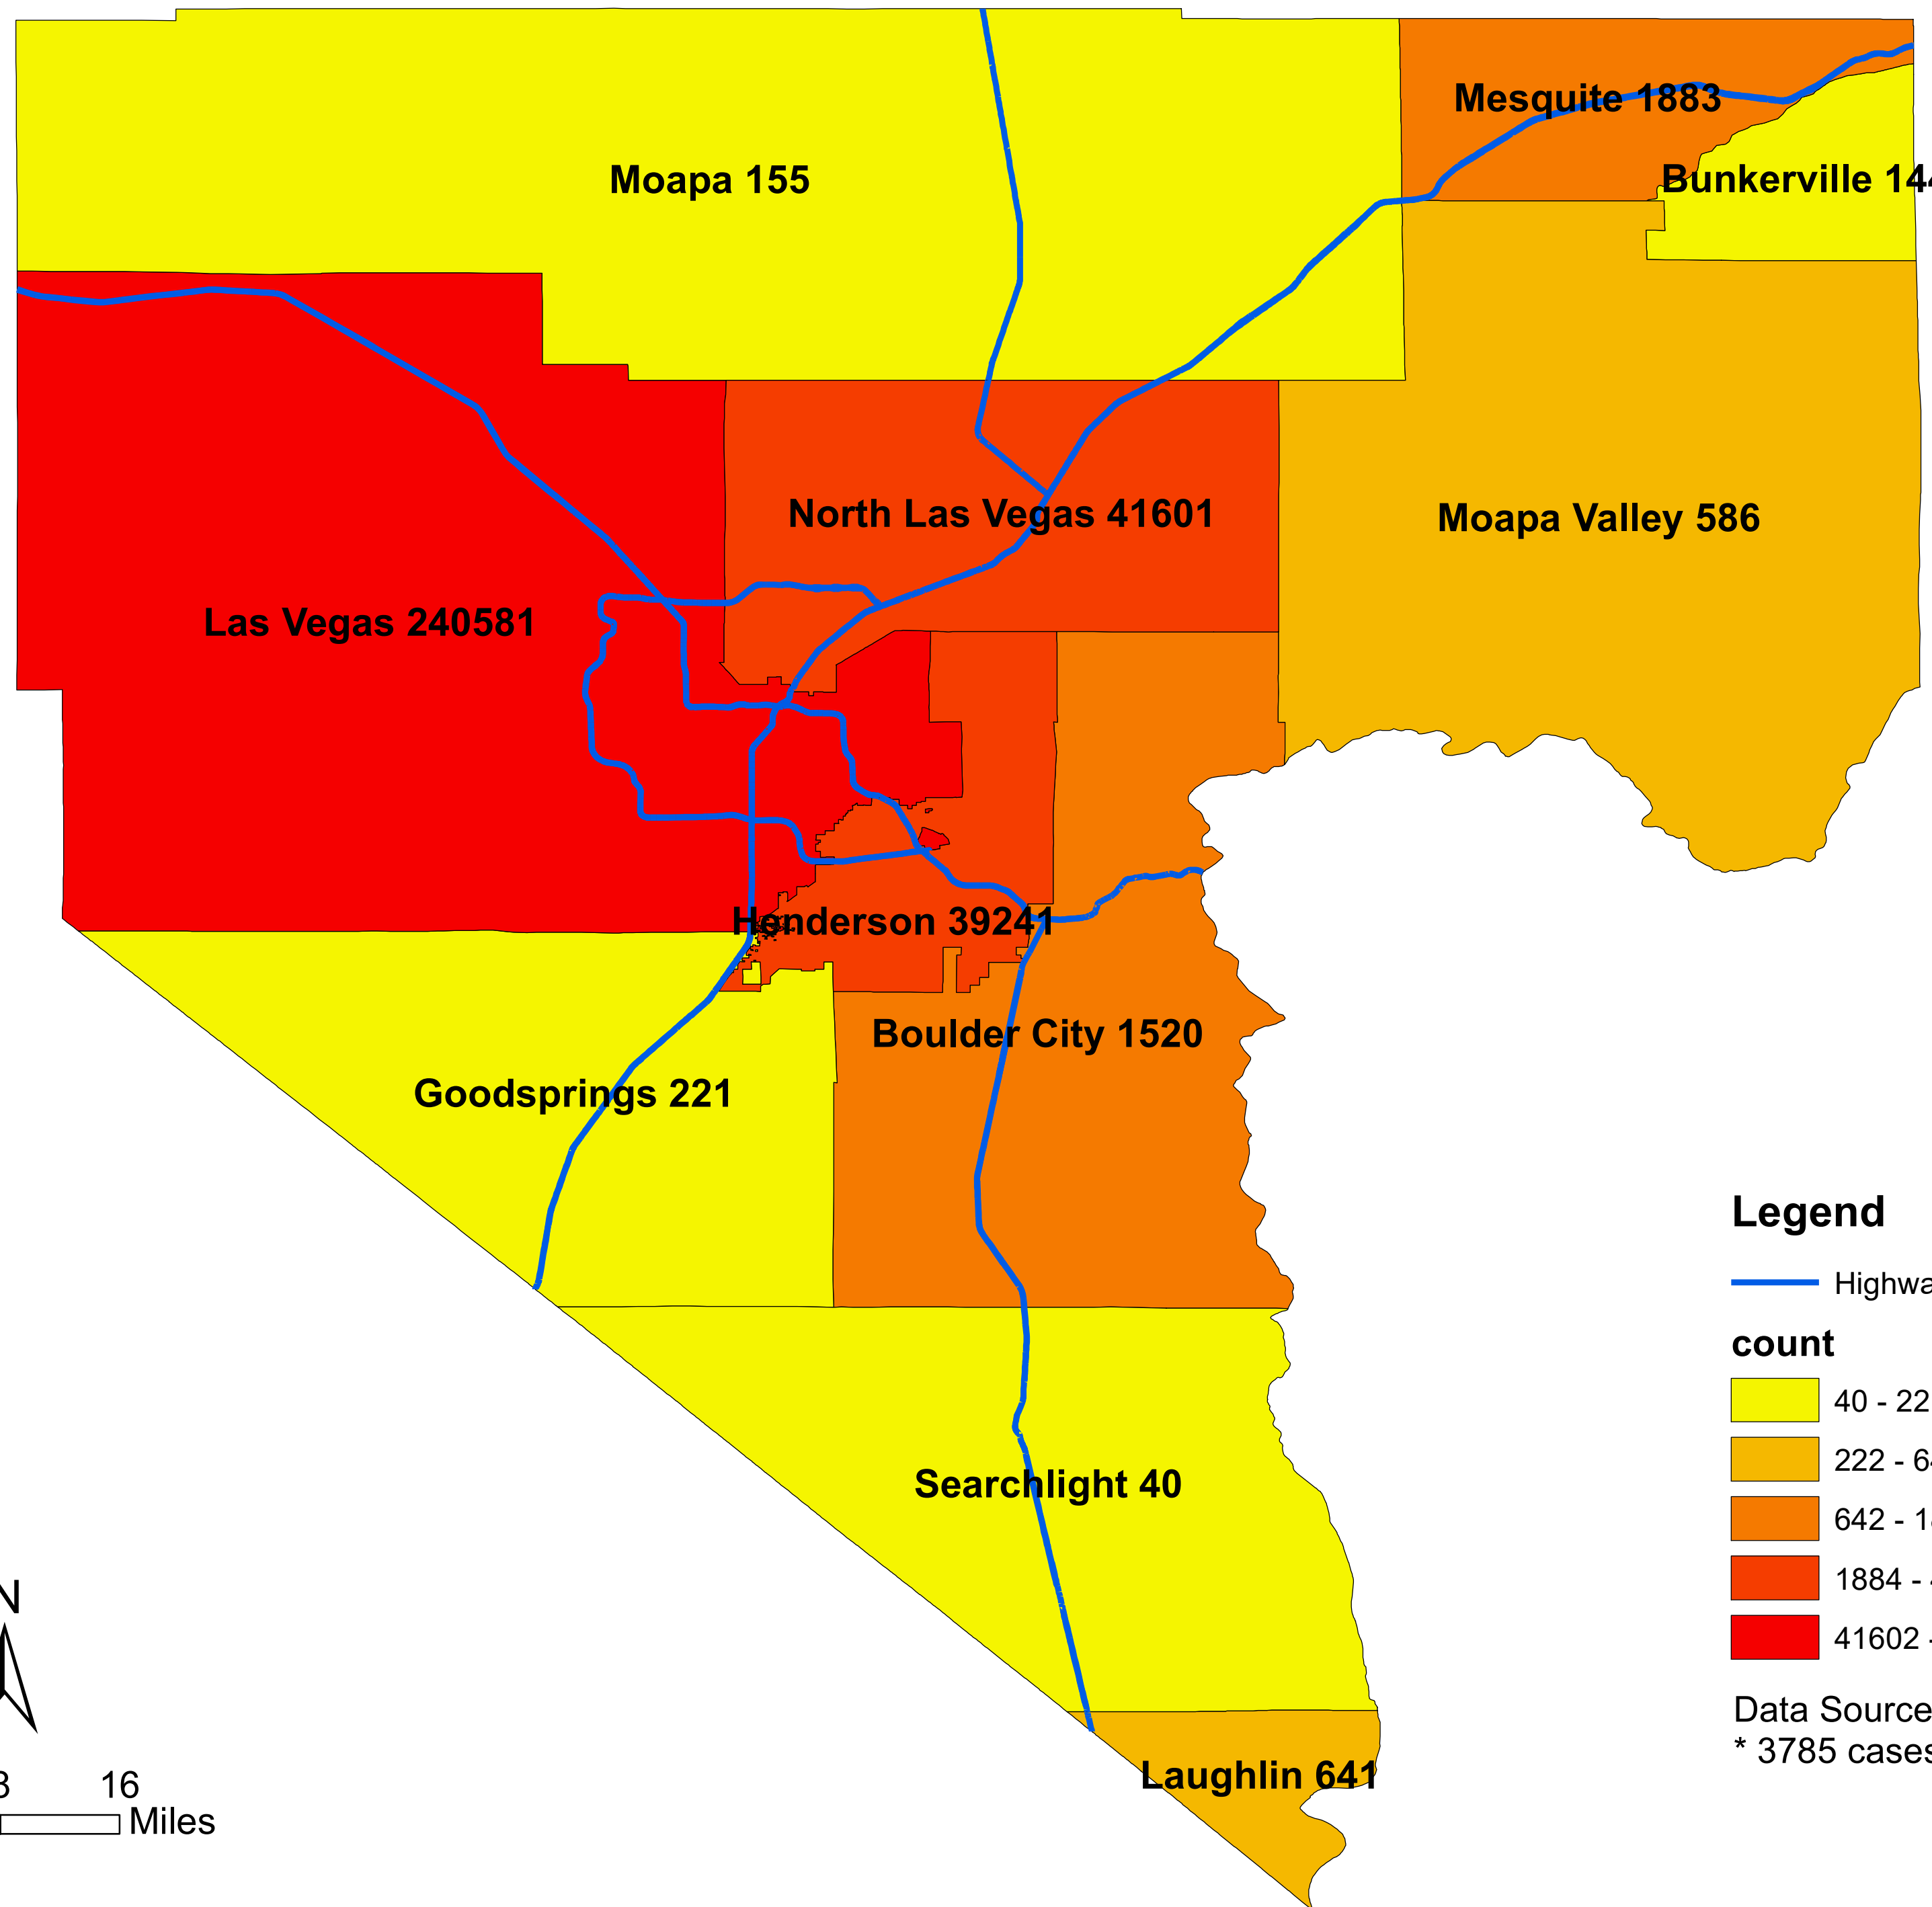

Number of COVID-19 cases by city in Clark county (10.31.2021)

Legend

— Highway

count

- 40 - 221
- 222 - 641
- 642 - 1883
- 1884 - 41601
- 41602 - 240581

Data Source: SNHD

* 3785 cases without city information

0 4 8 16 Miles