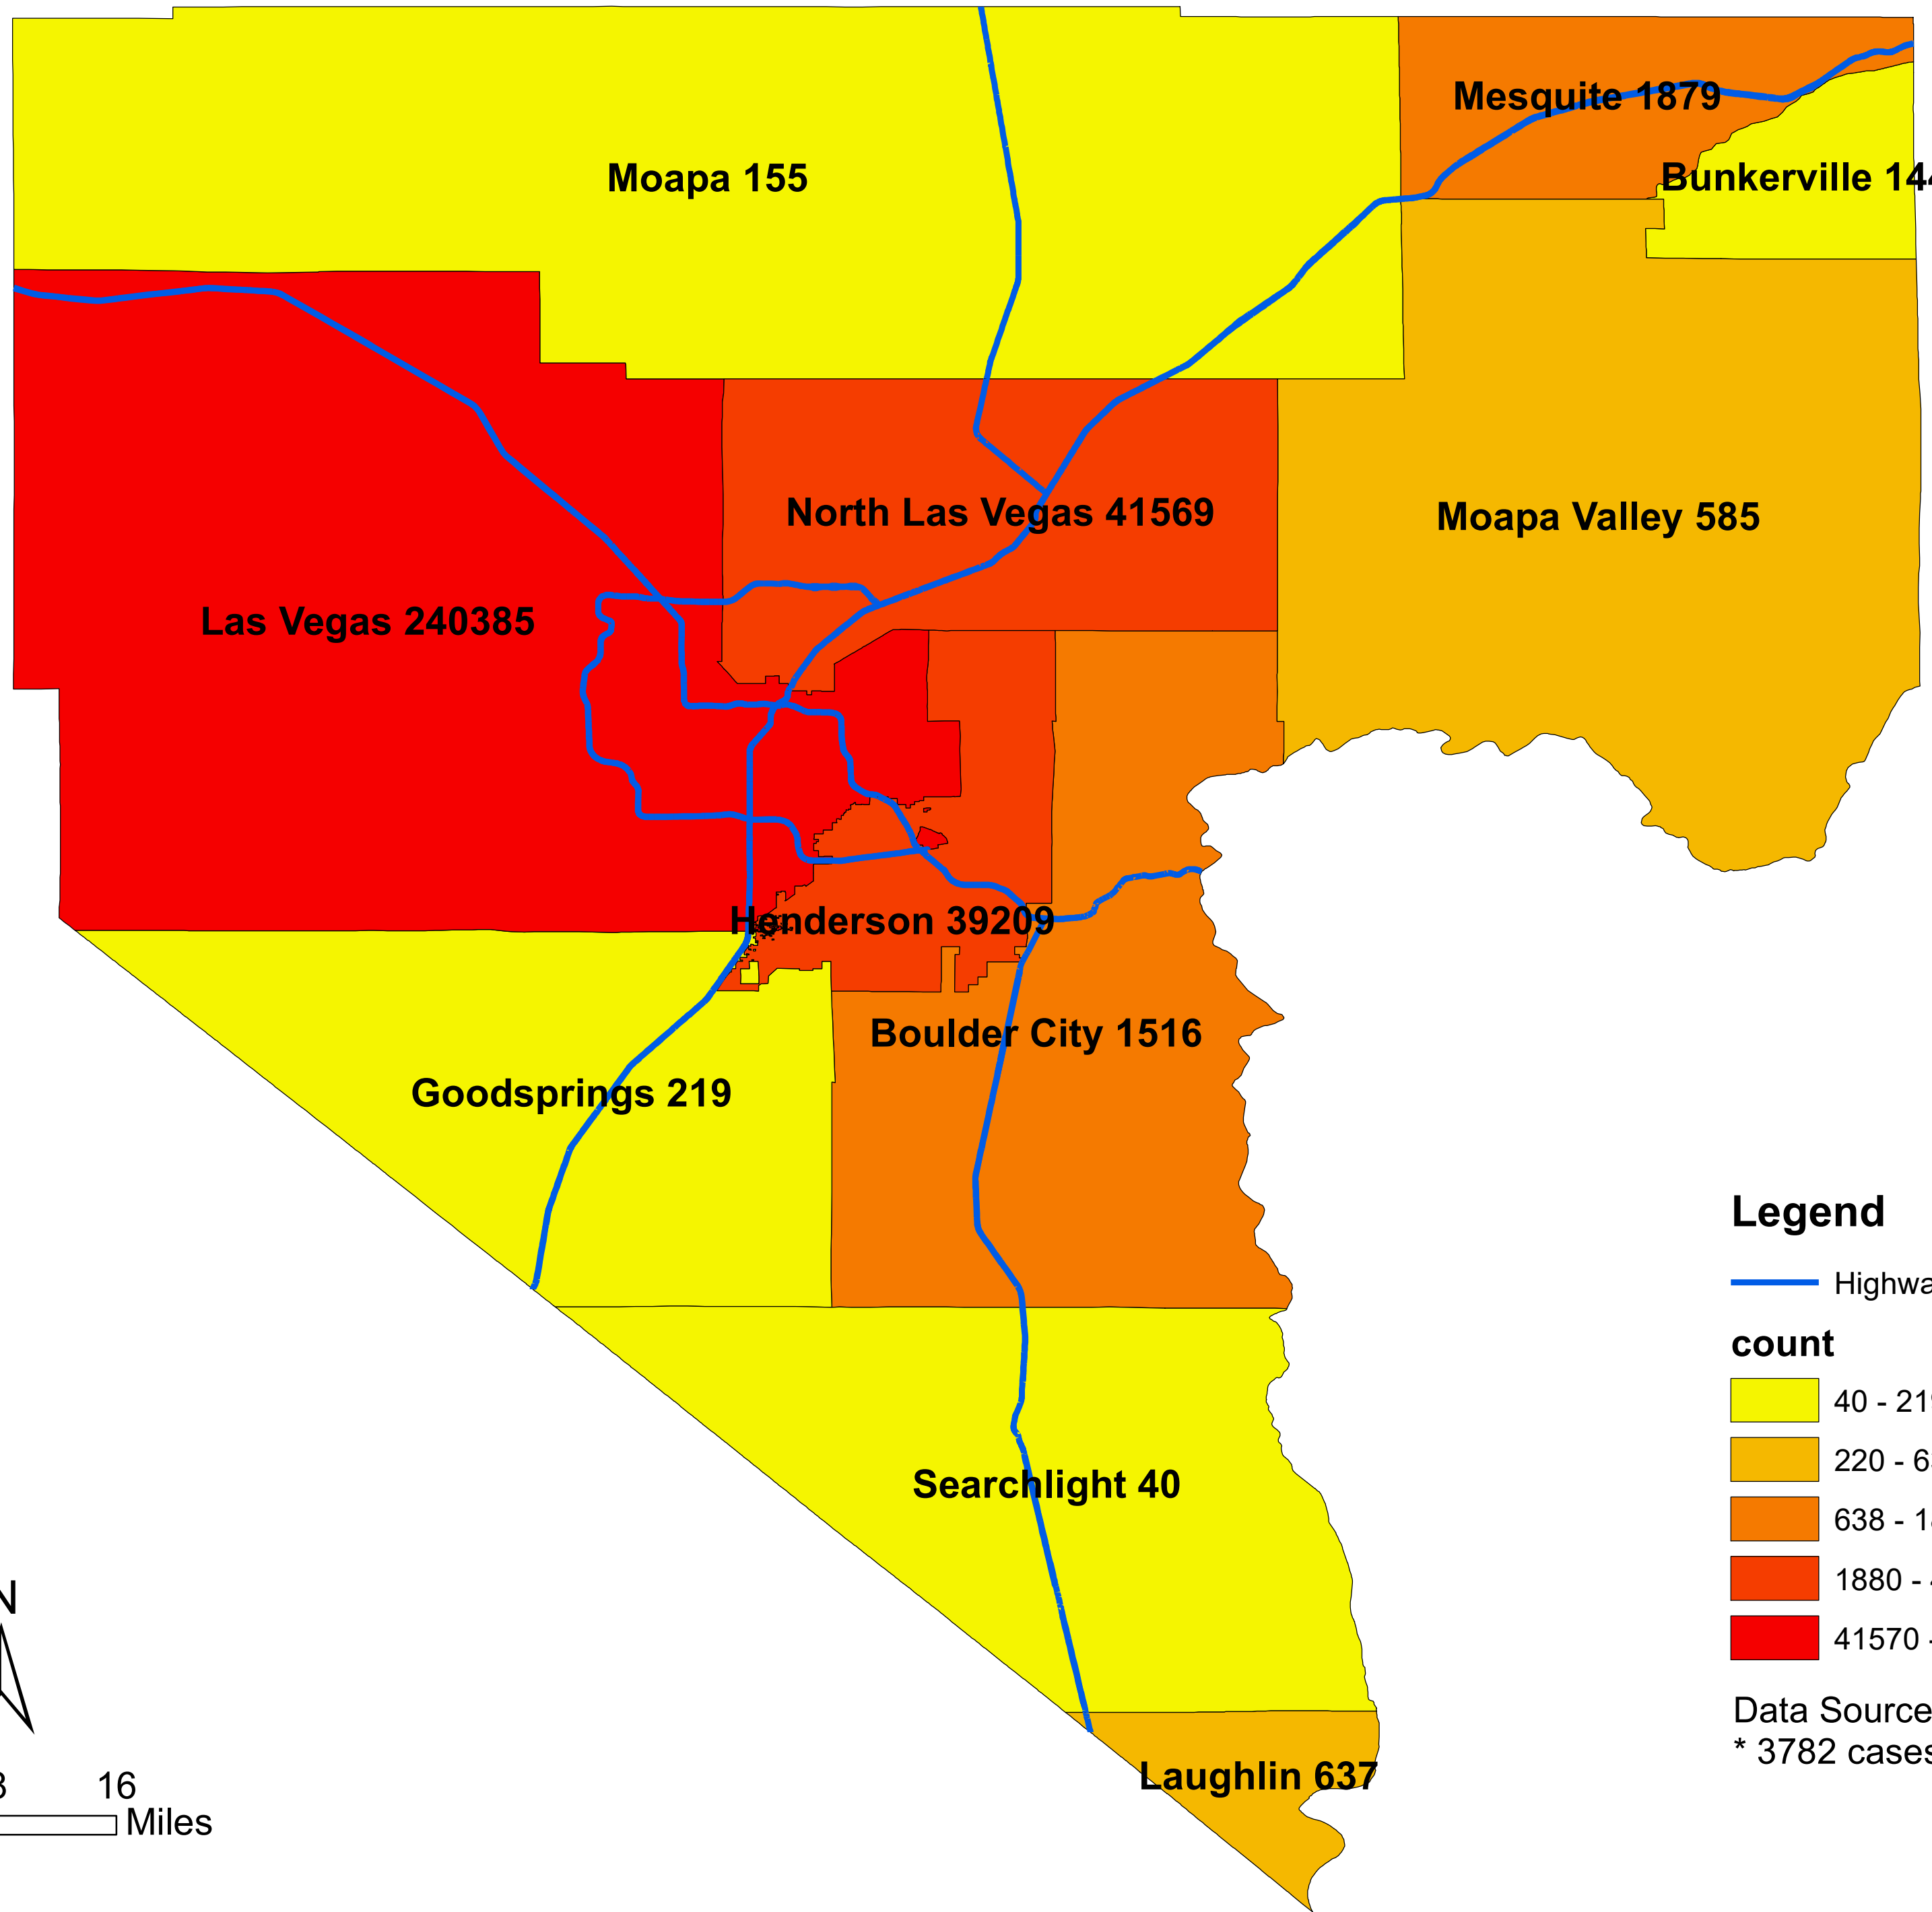

Number of COVID-19 cases by city in Clark county (10.30.2021)

Legend

— Highway

count

Data Source: SNHD

* 3782 cases without city information

0 4 8 16 Miles