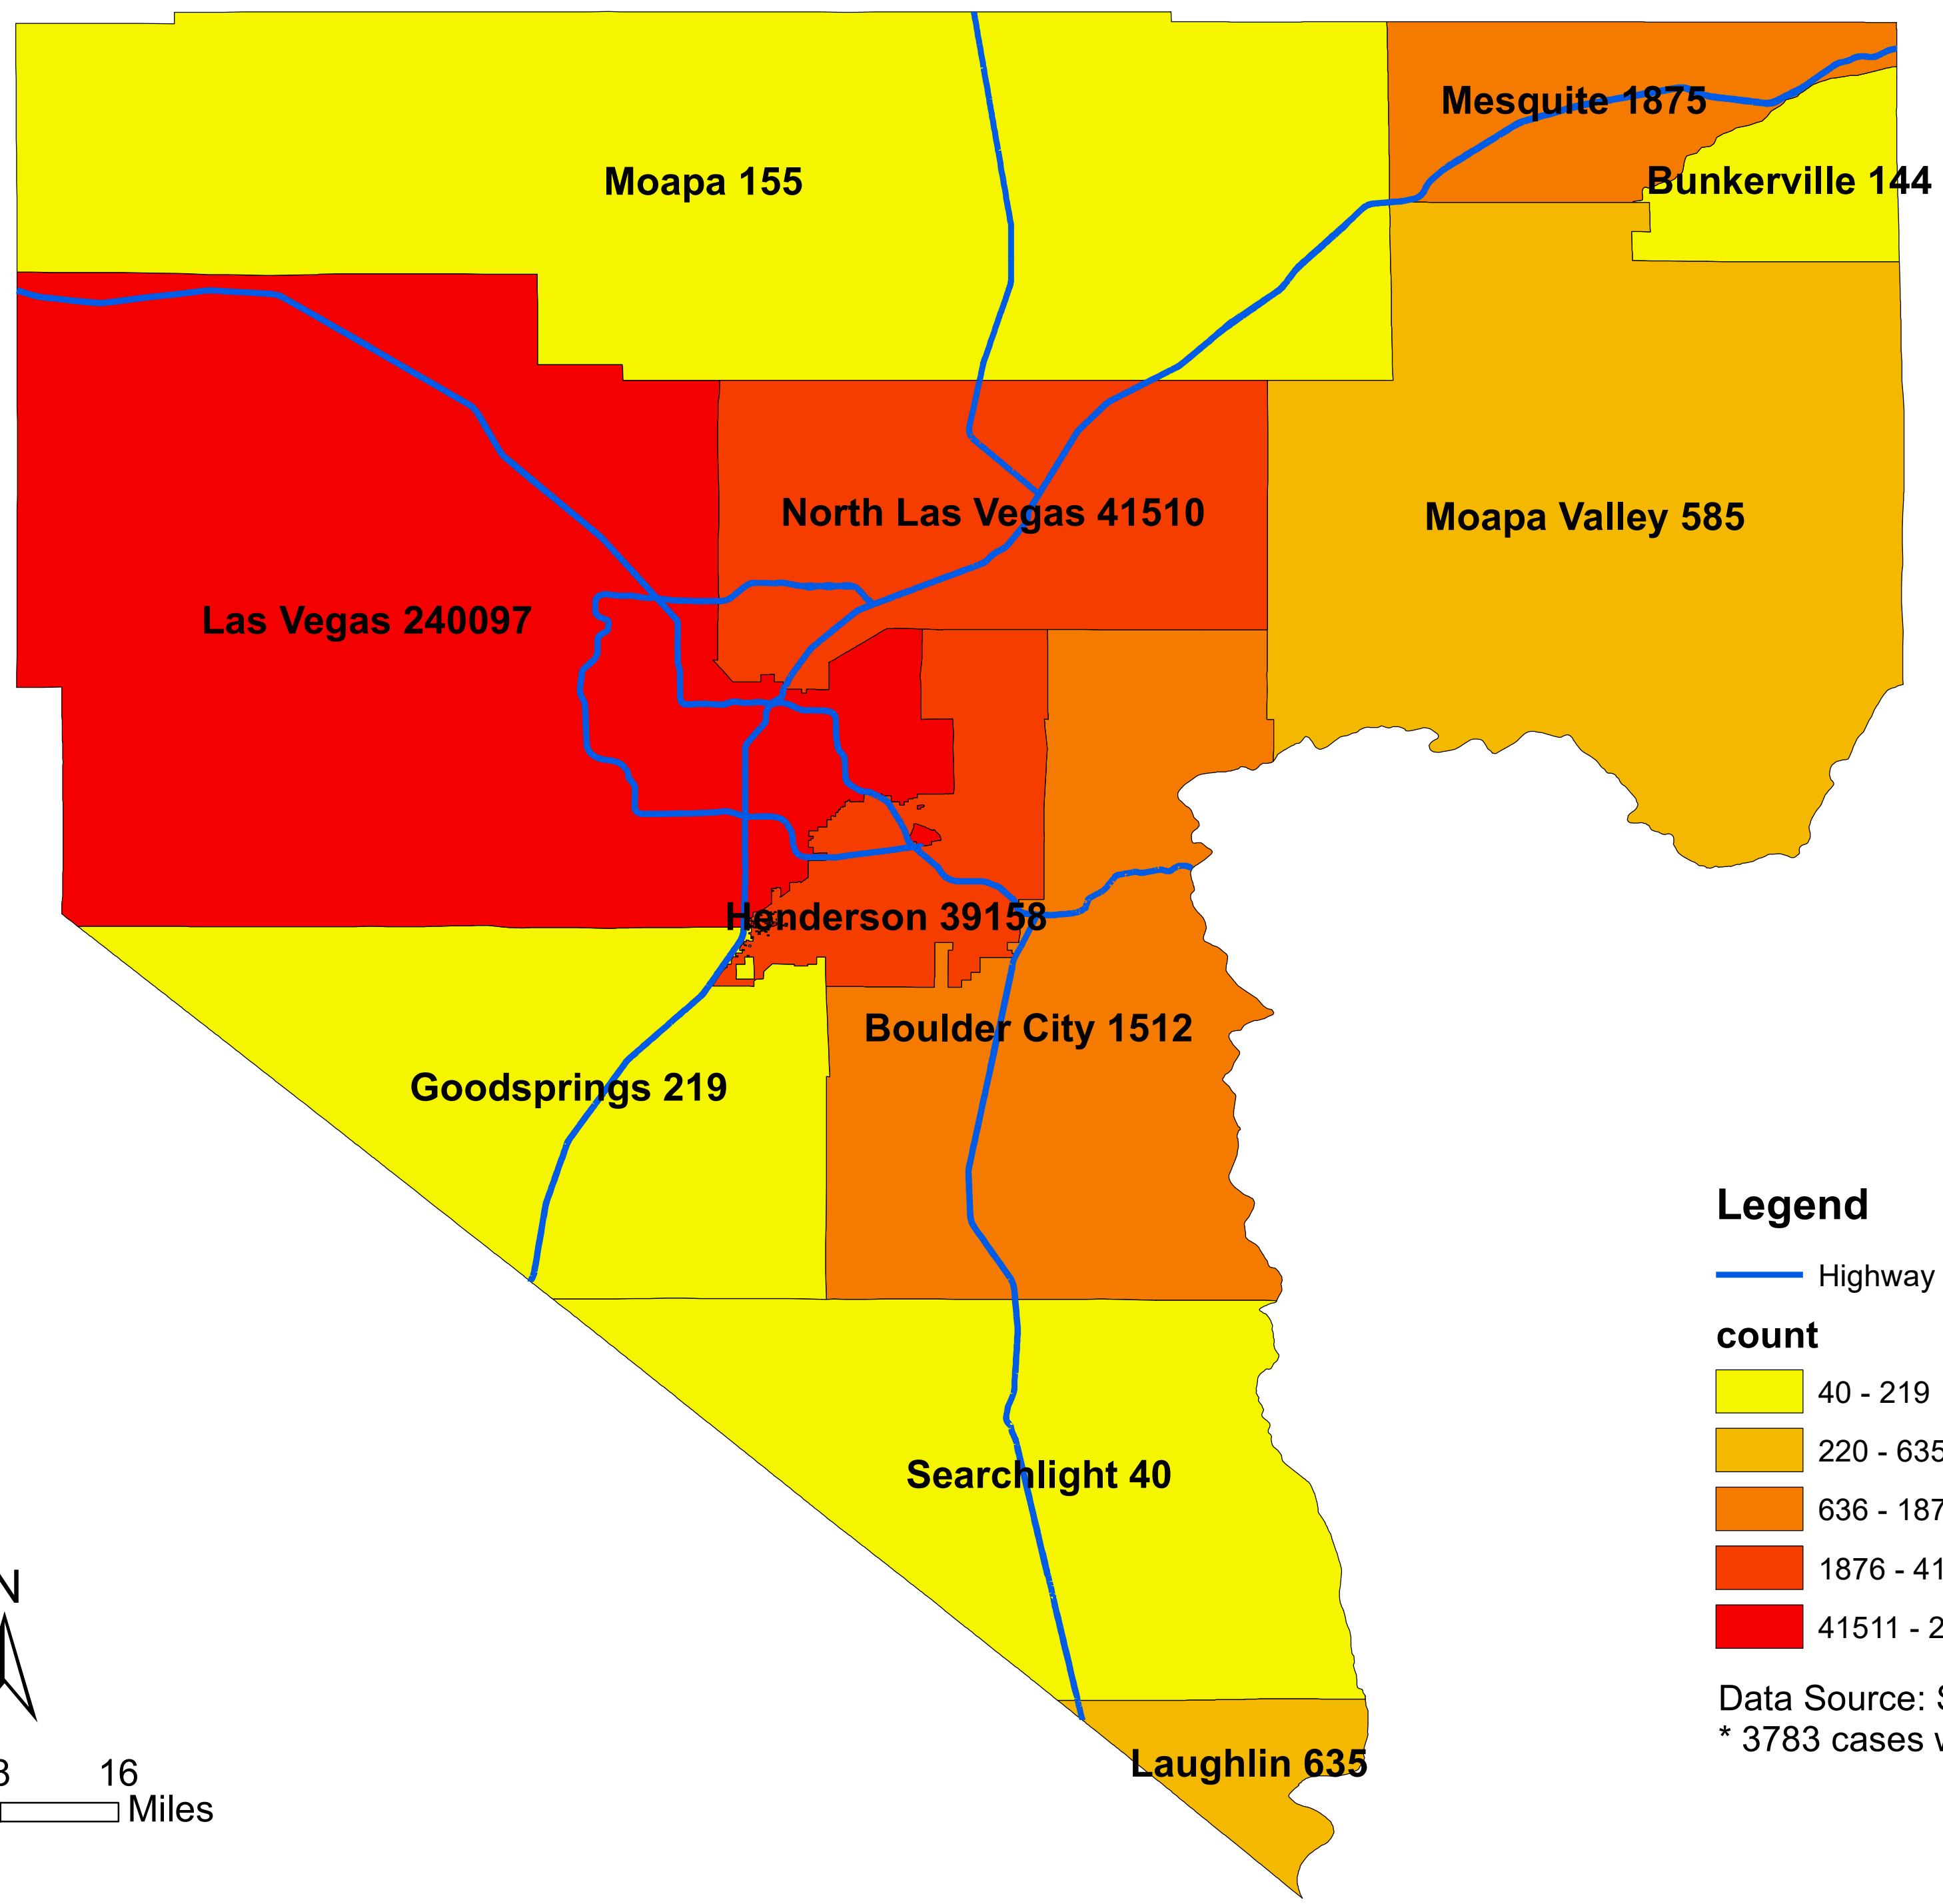

Number of COVID-19 cases by city in Clark county (10.29.2021)

Data Source: SNHD
* 3783 cases without city information