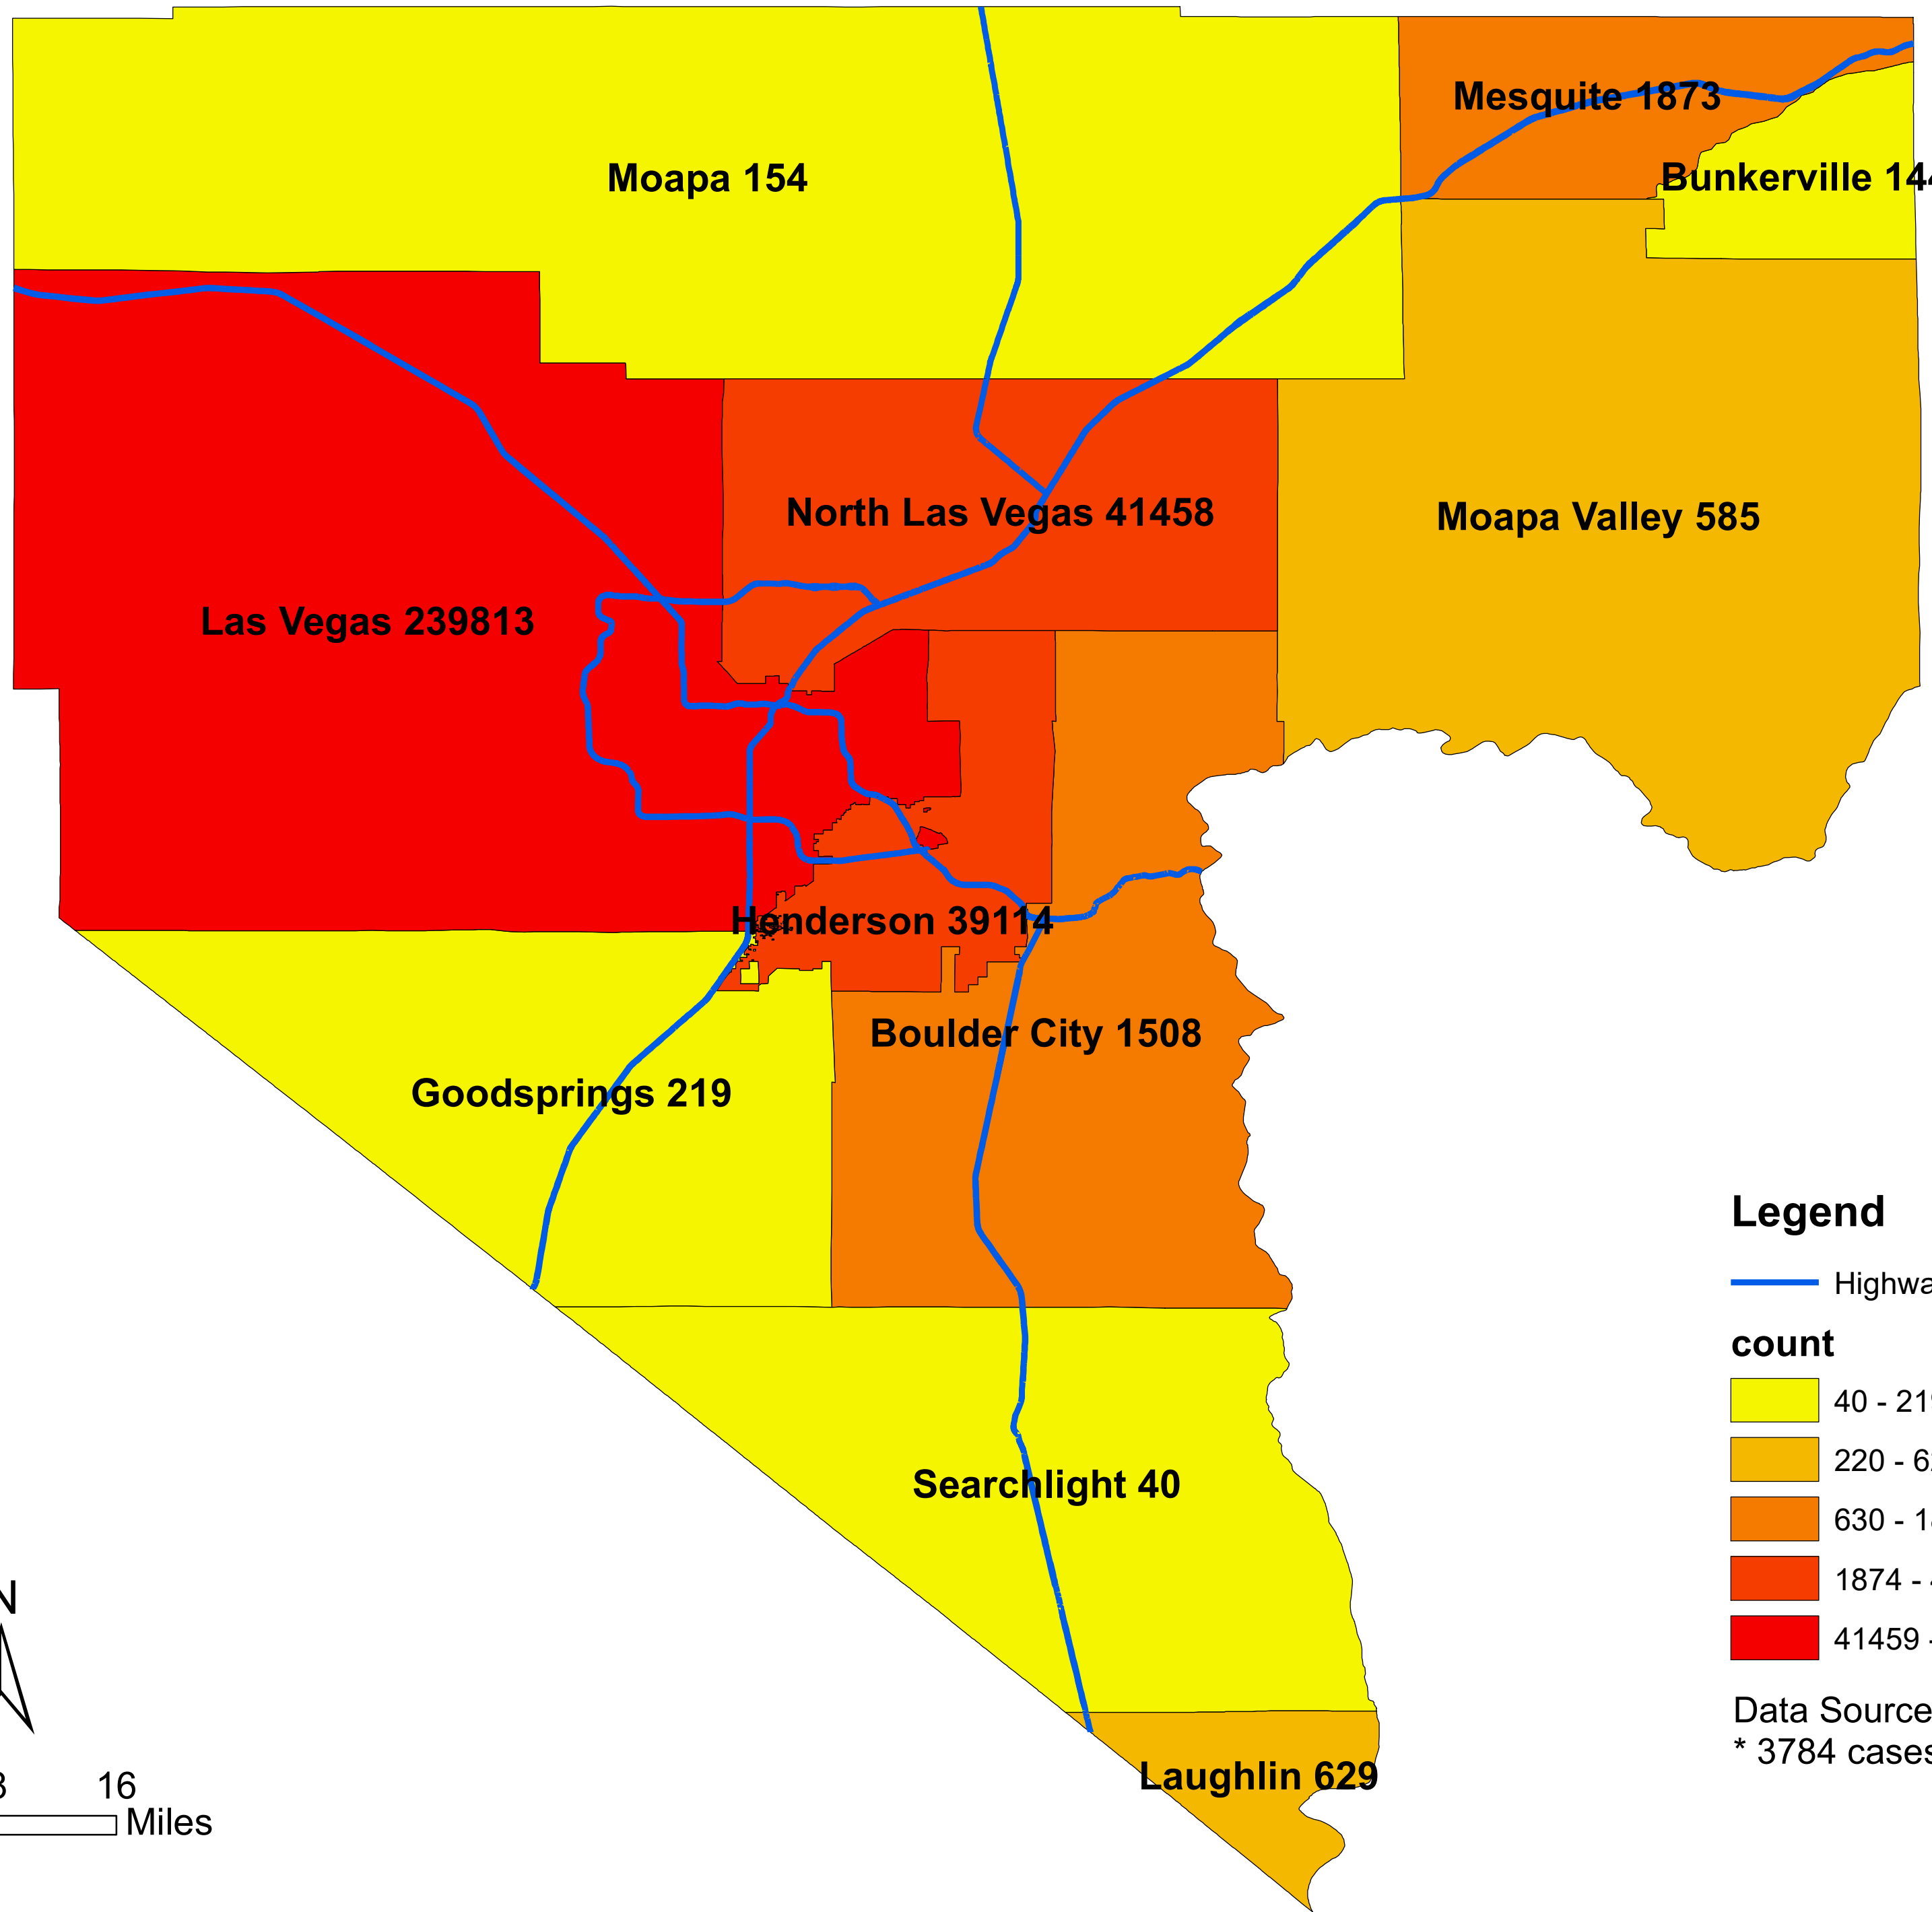

Number of COVID-19 cases by city in Clark county (10.28.2021)

Legend

— Highway

count

Data Source: SNHD

* 3784 cases without city information

0 4 8 16 Miles