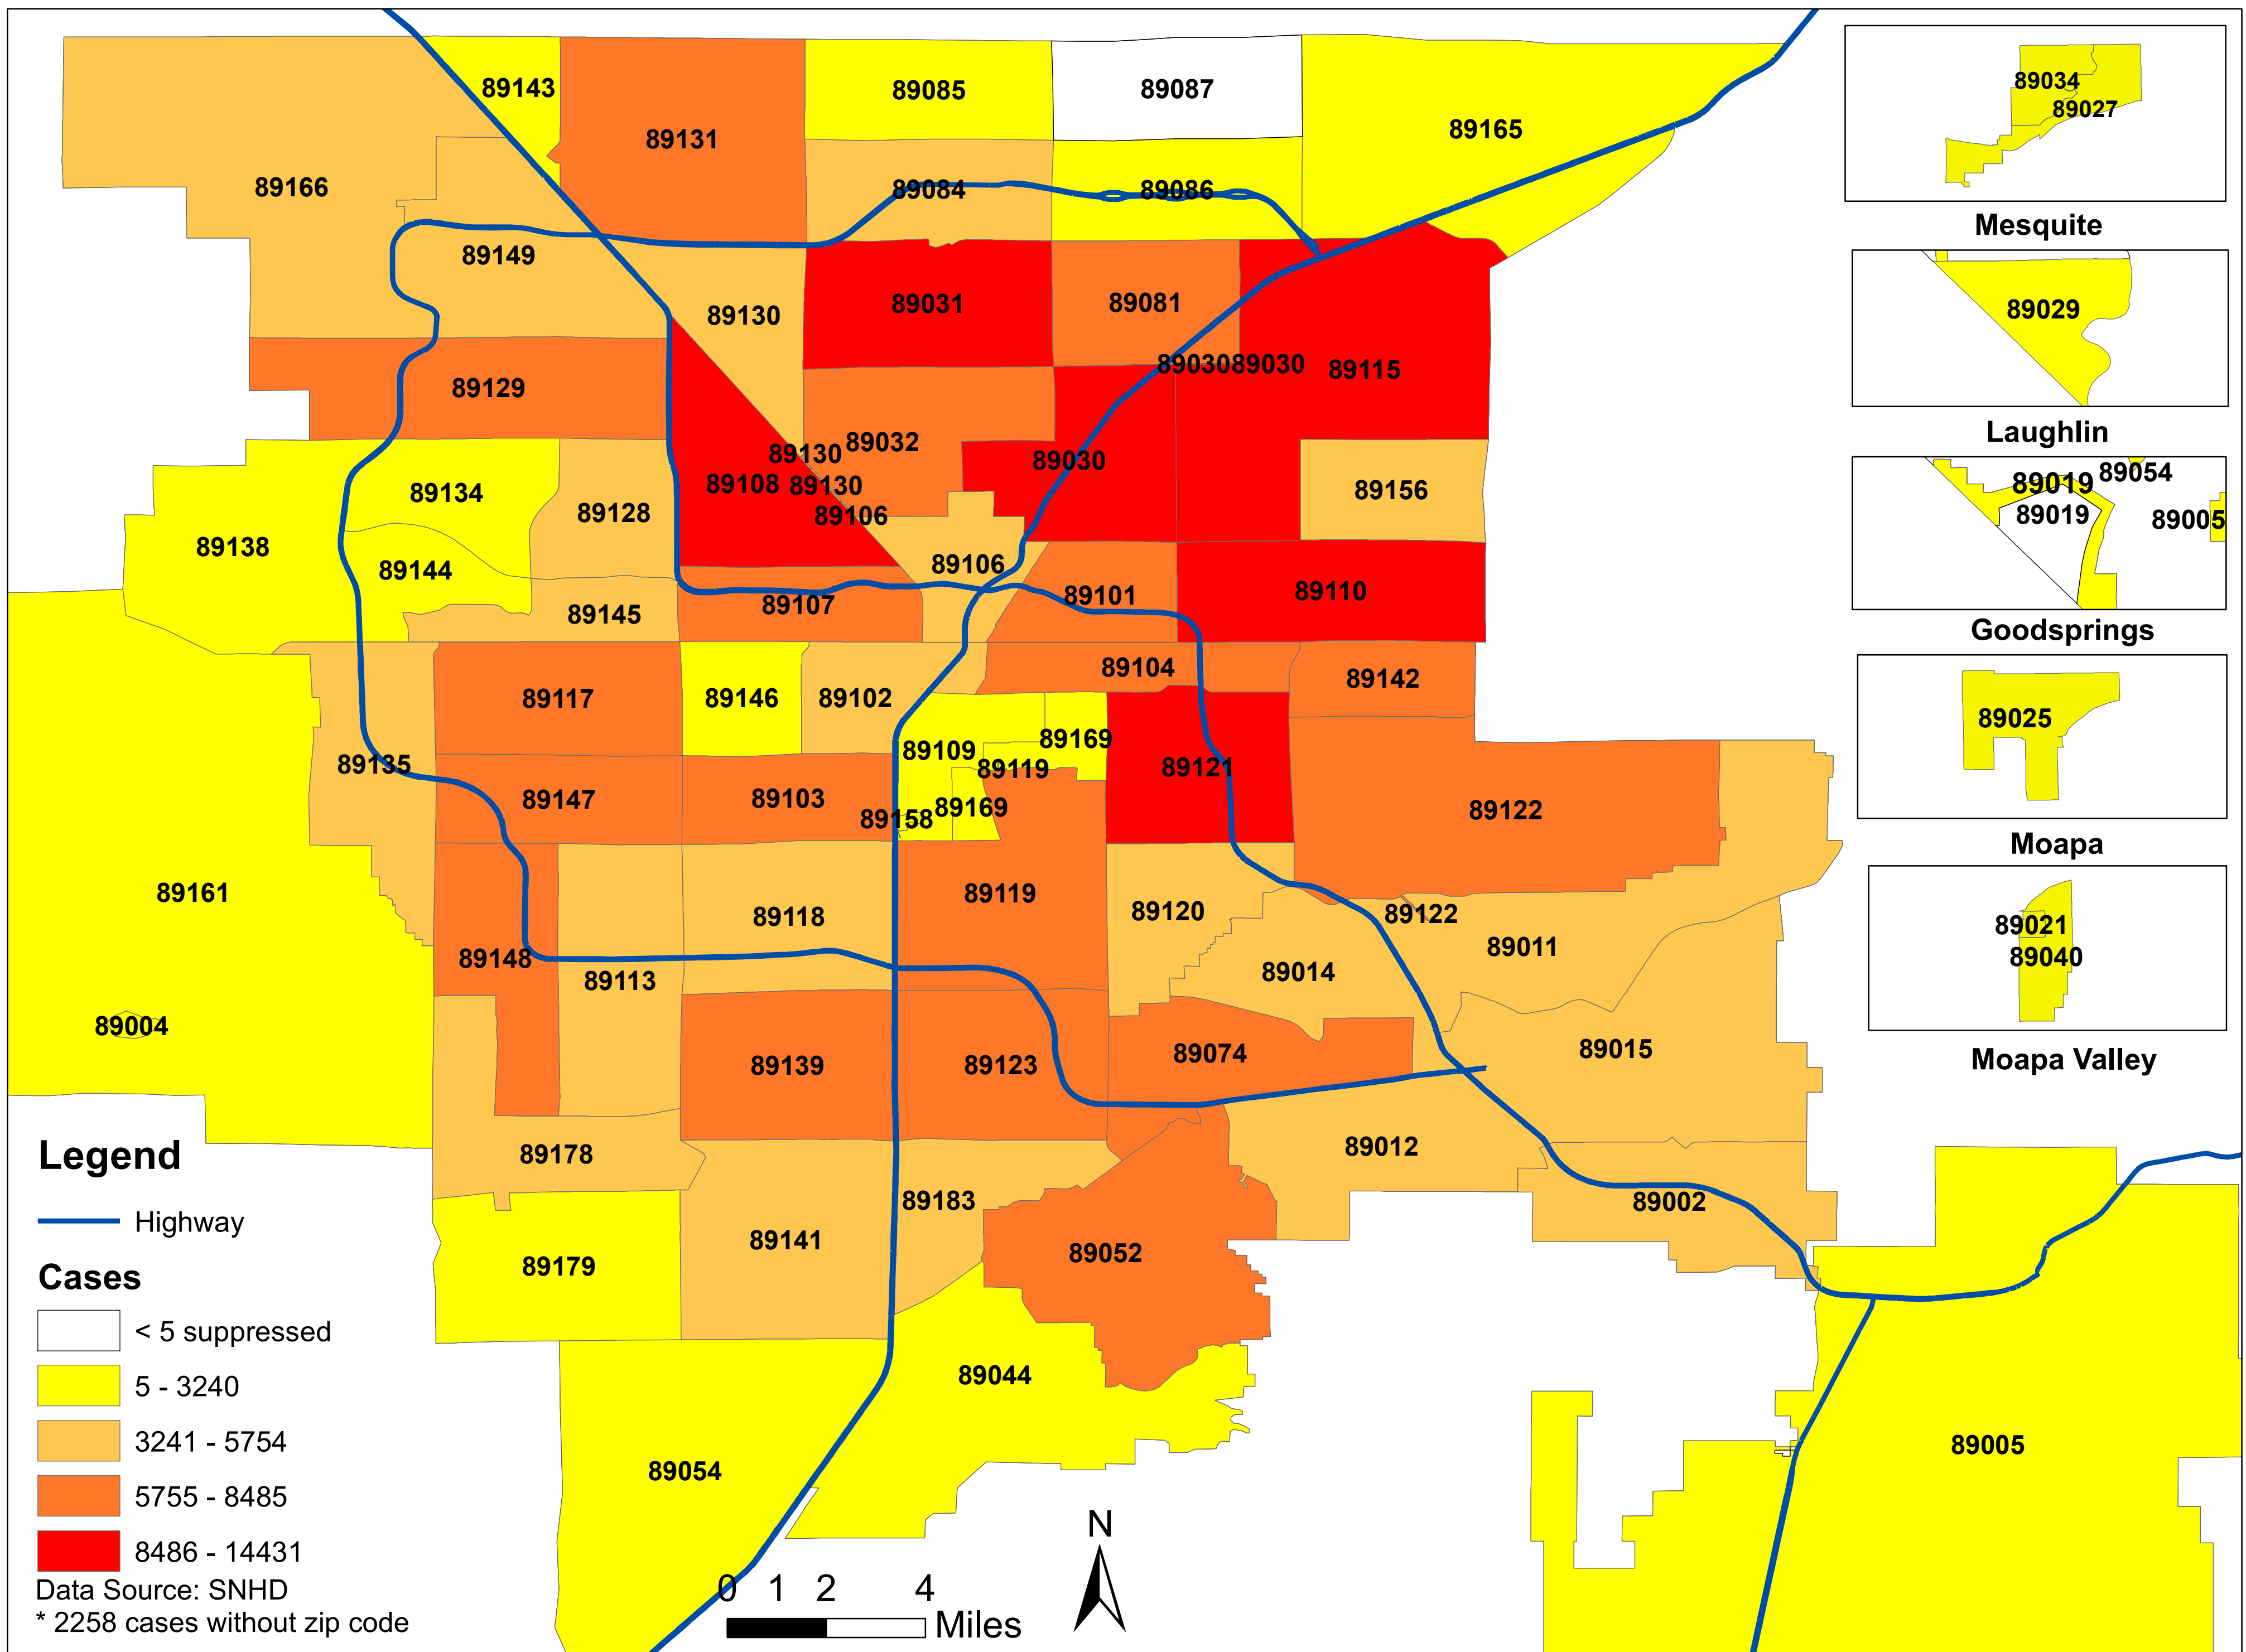

# Number of COVID-19 cases by zip code in Clark county (10.27.2021)

**Note: More than 5 cases reported from 89124**