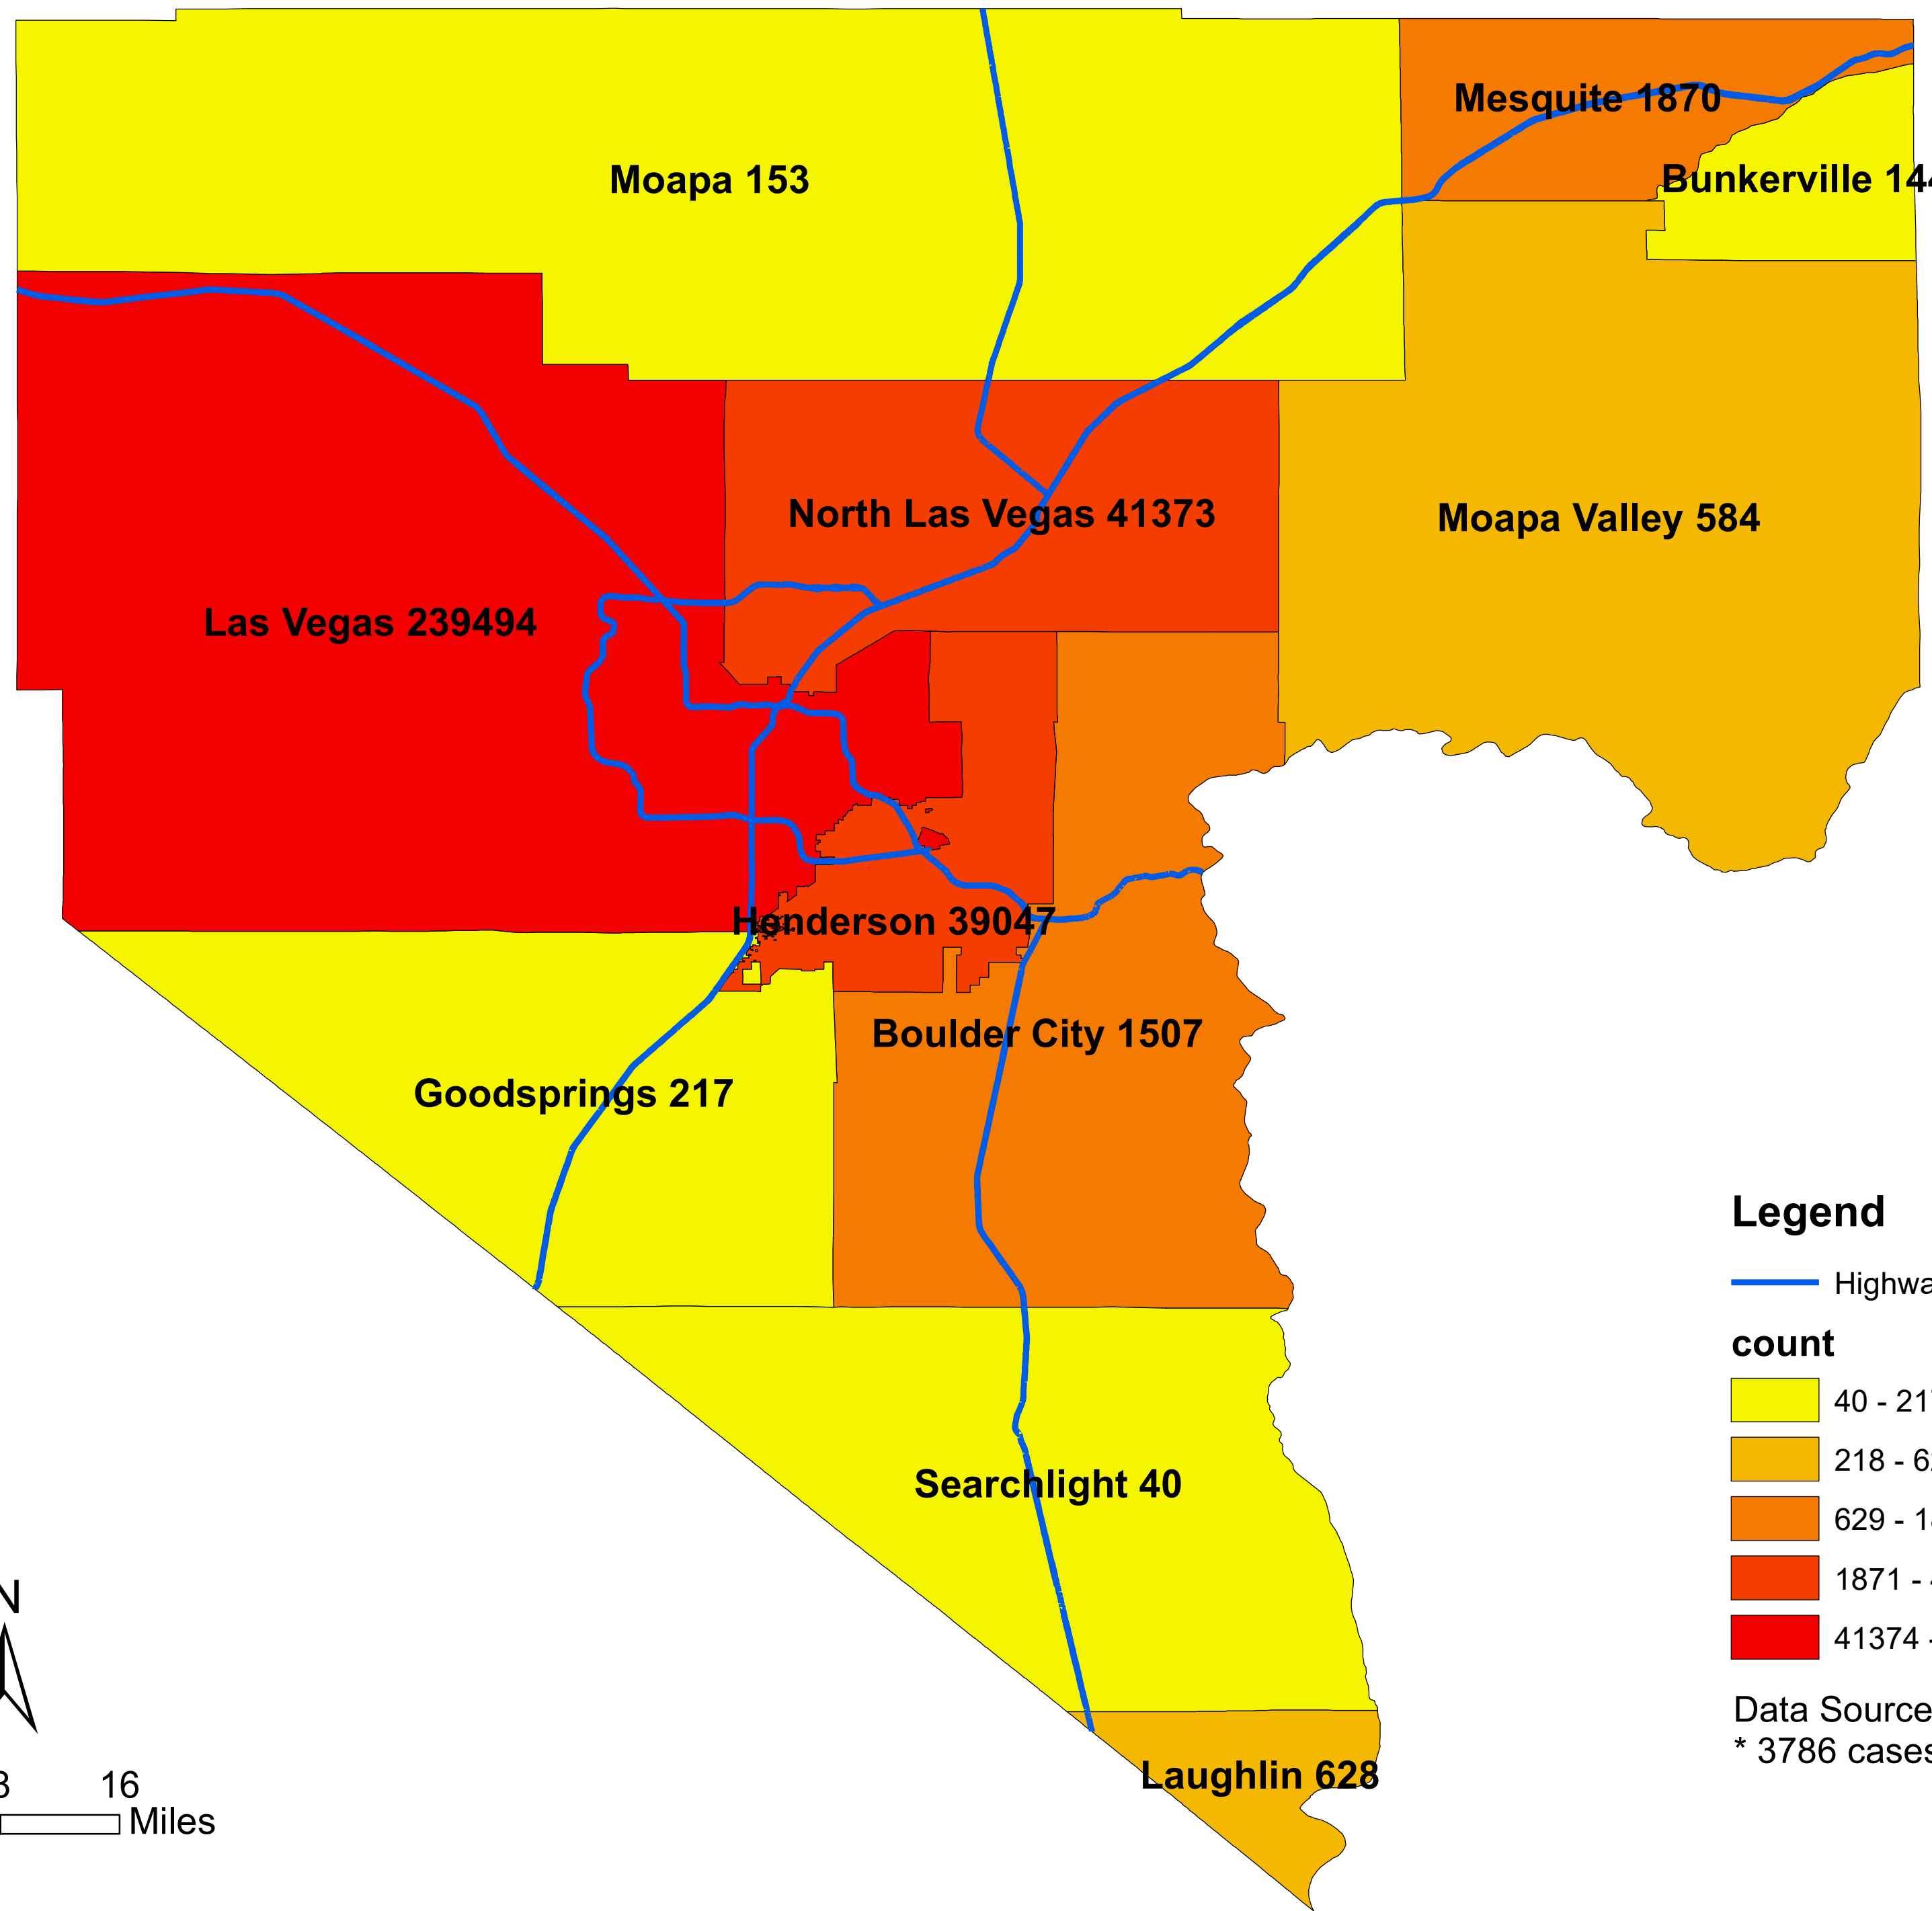

Number of COVID-19 cases by city in Clark county (10.27.2021)

Legend

— Highway

count

Data Source: SNHD

* 3786 cases without city information

0 4 8 16 Miles