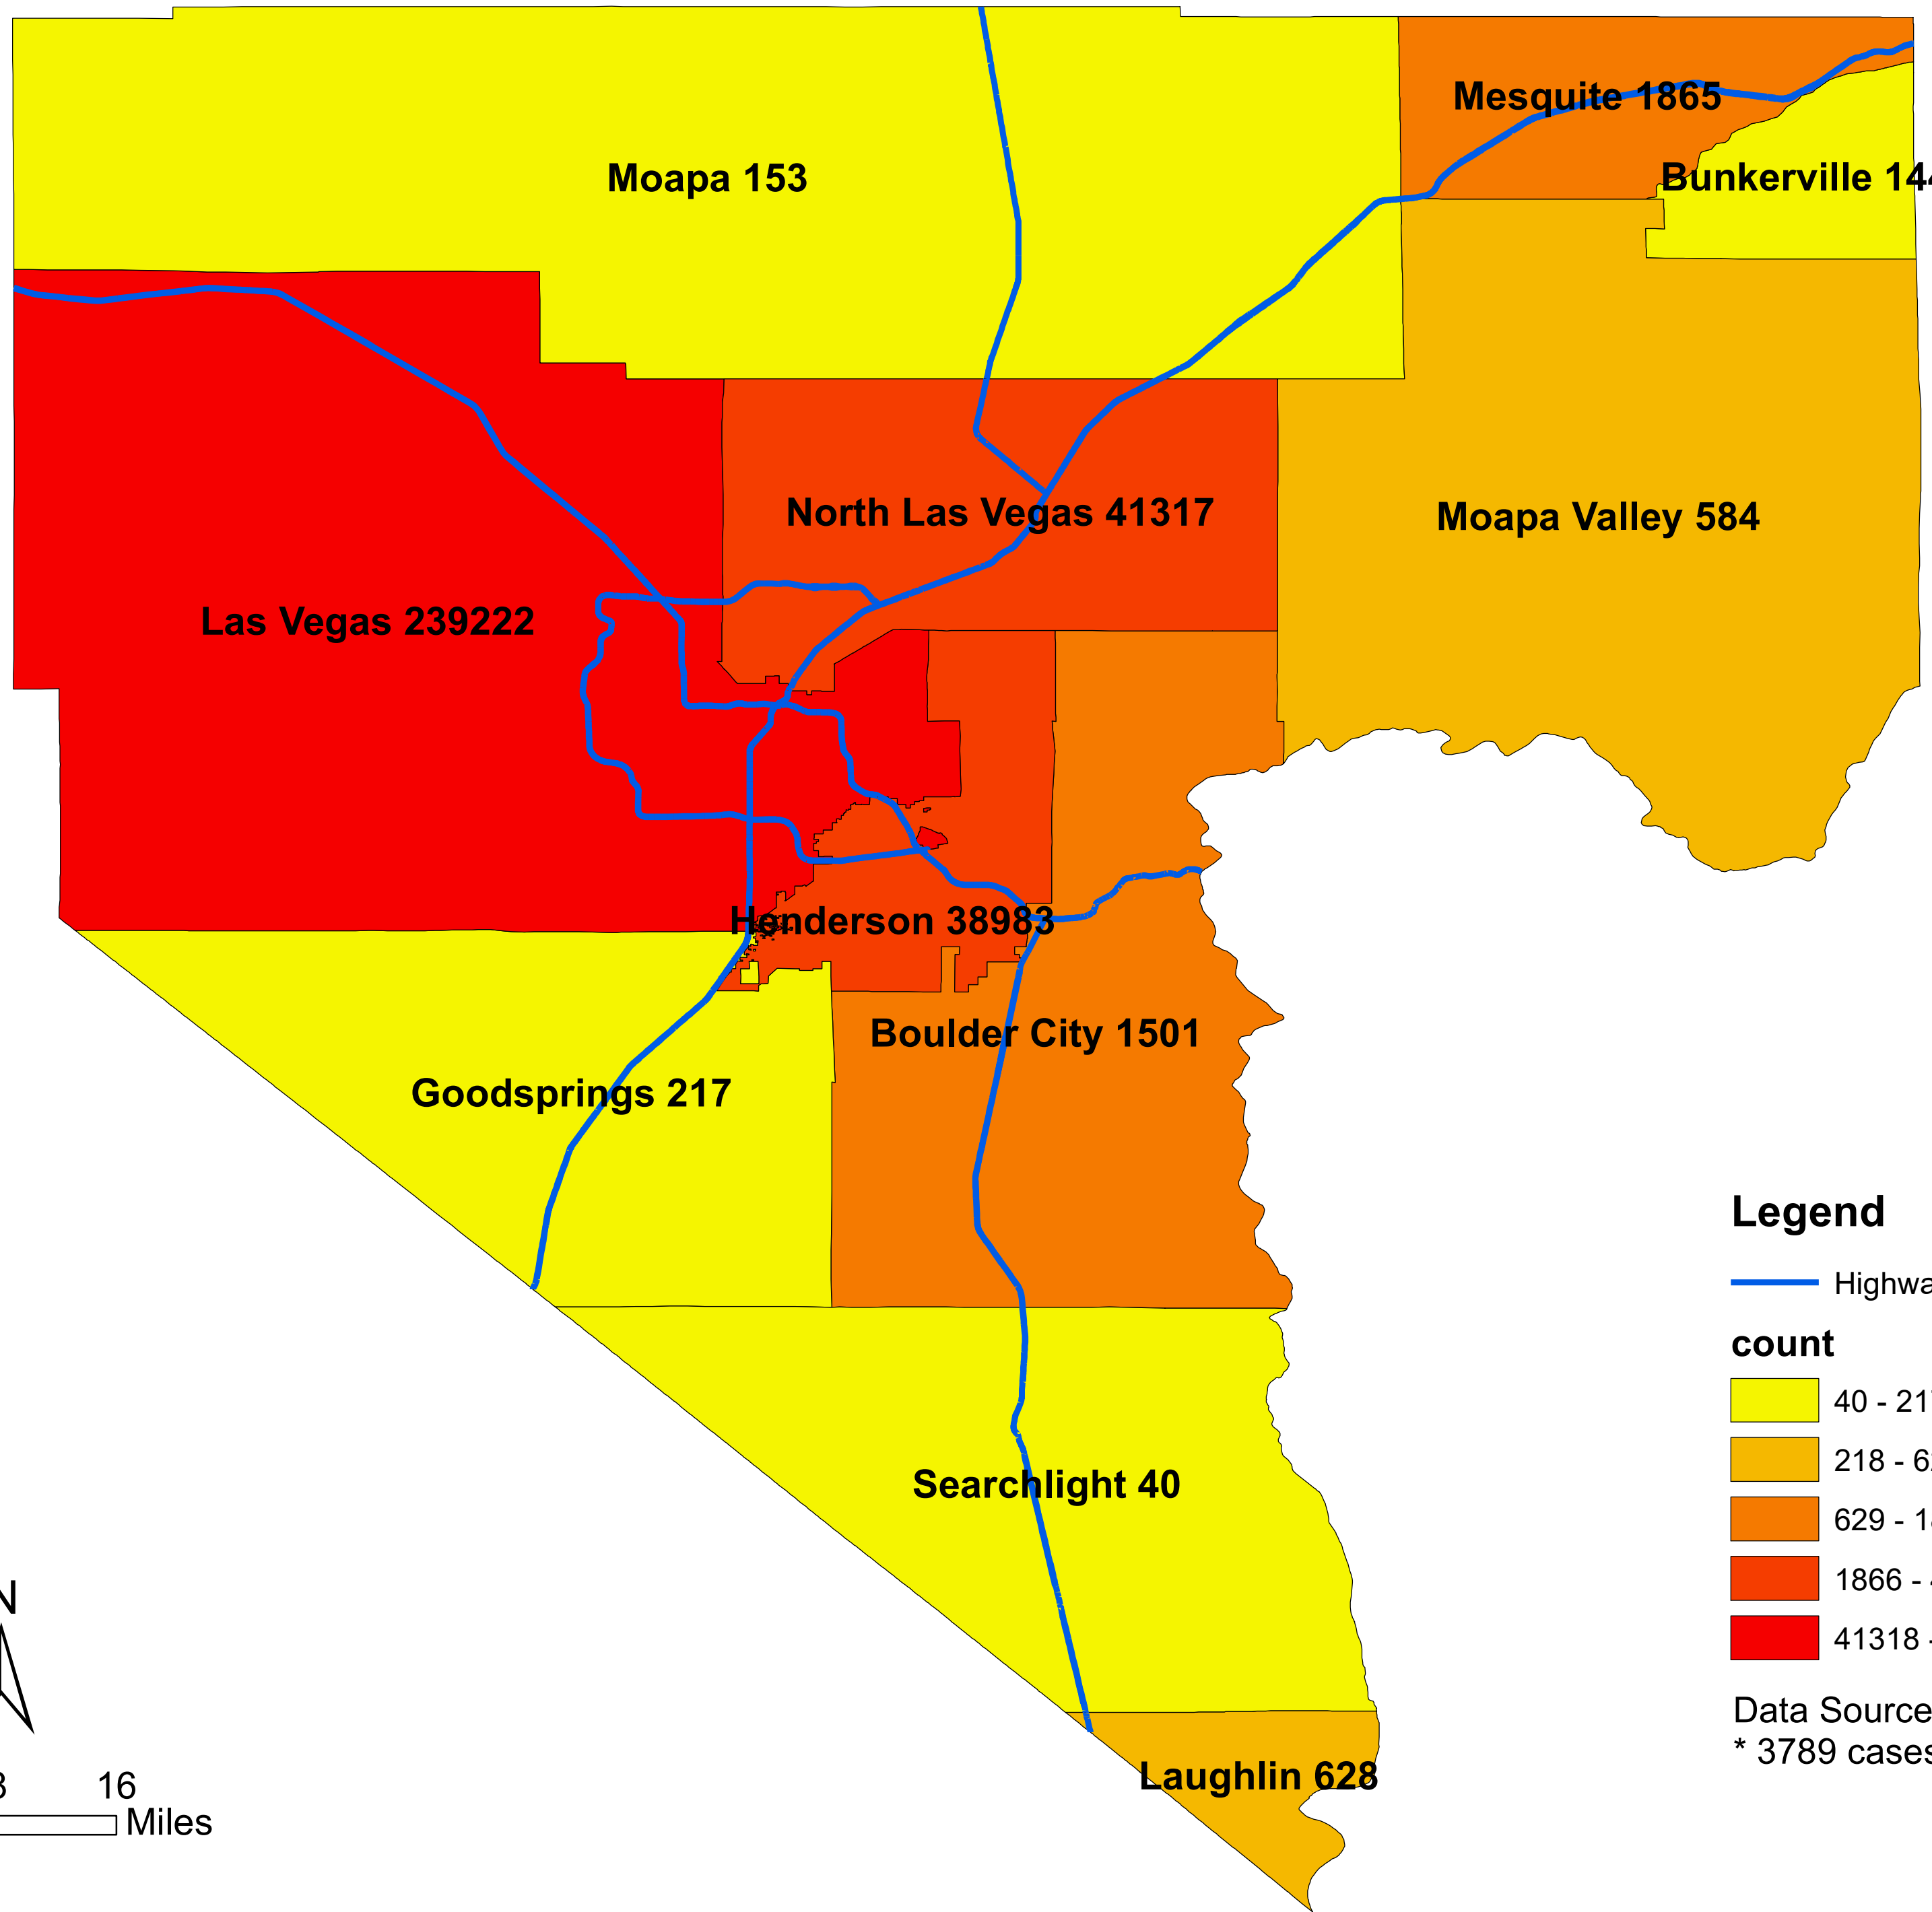

Number of COVID-19 cases by city in Clark county (10.26.2021)

Legend

— Highway

count

Data Source: SNHD

* 3789 cases without city information

0 4 8 16 Miles