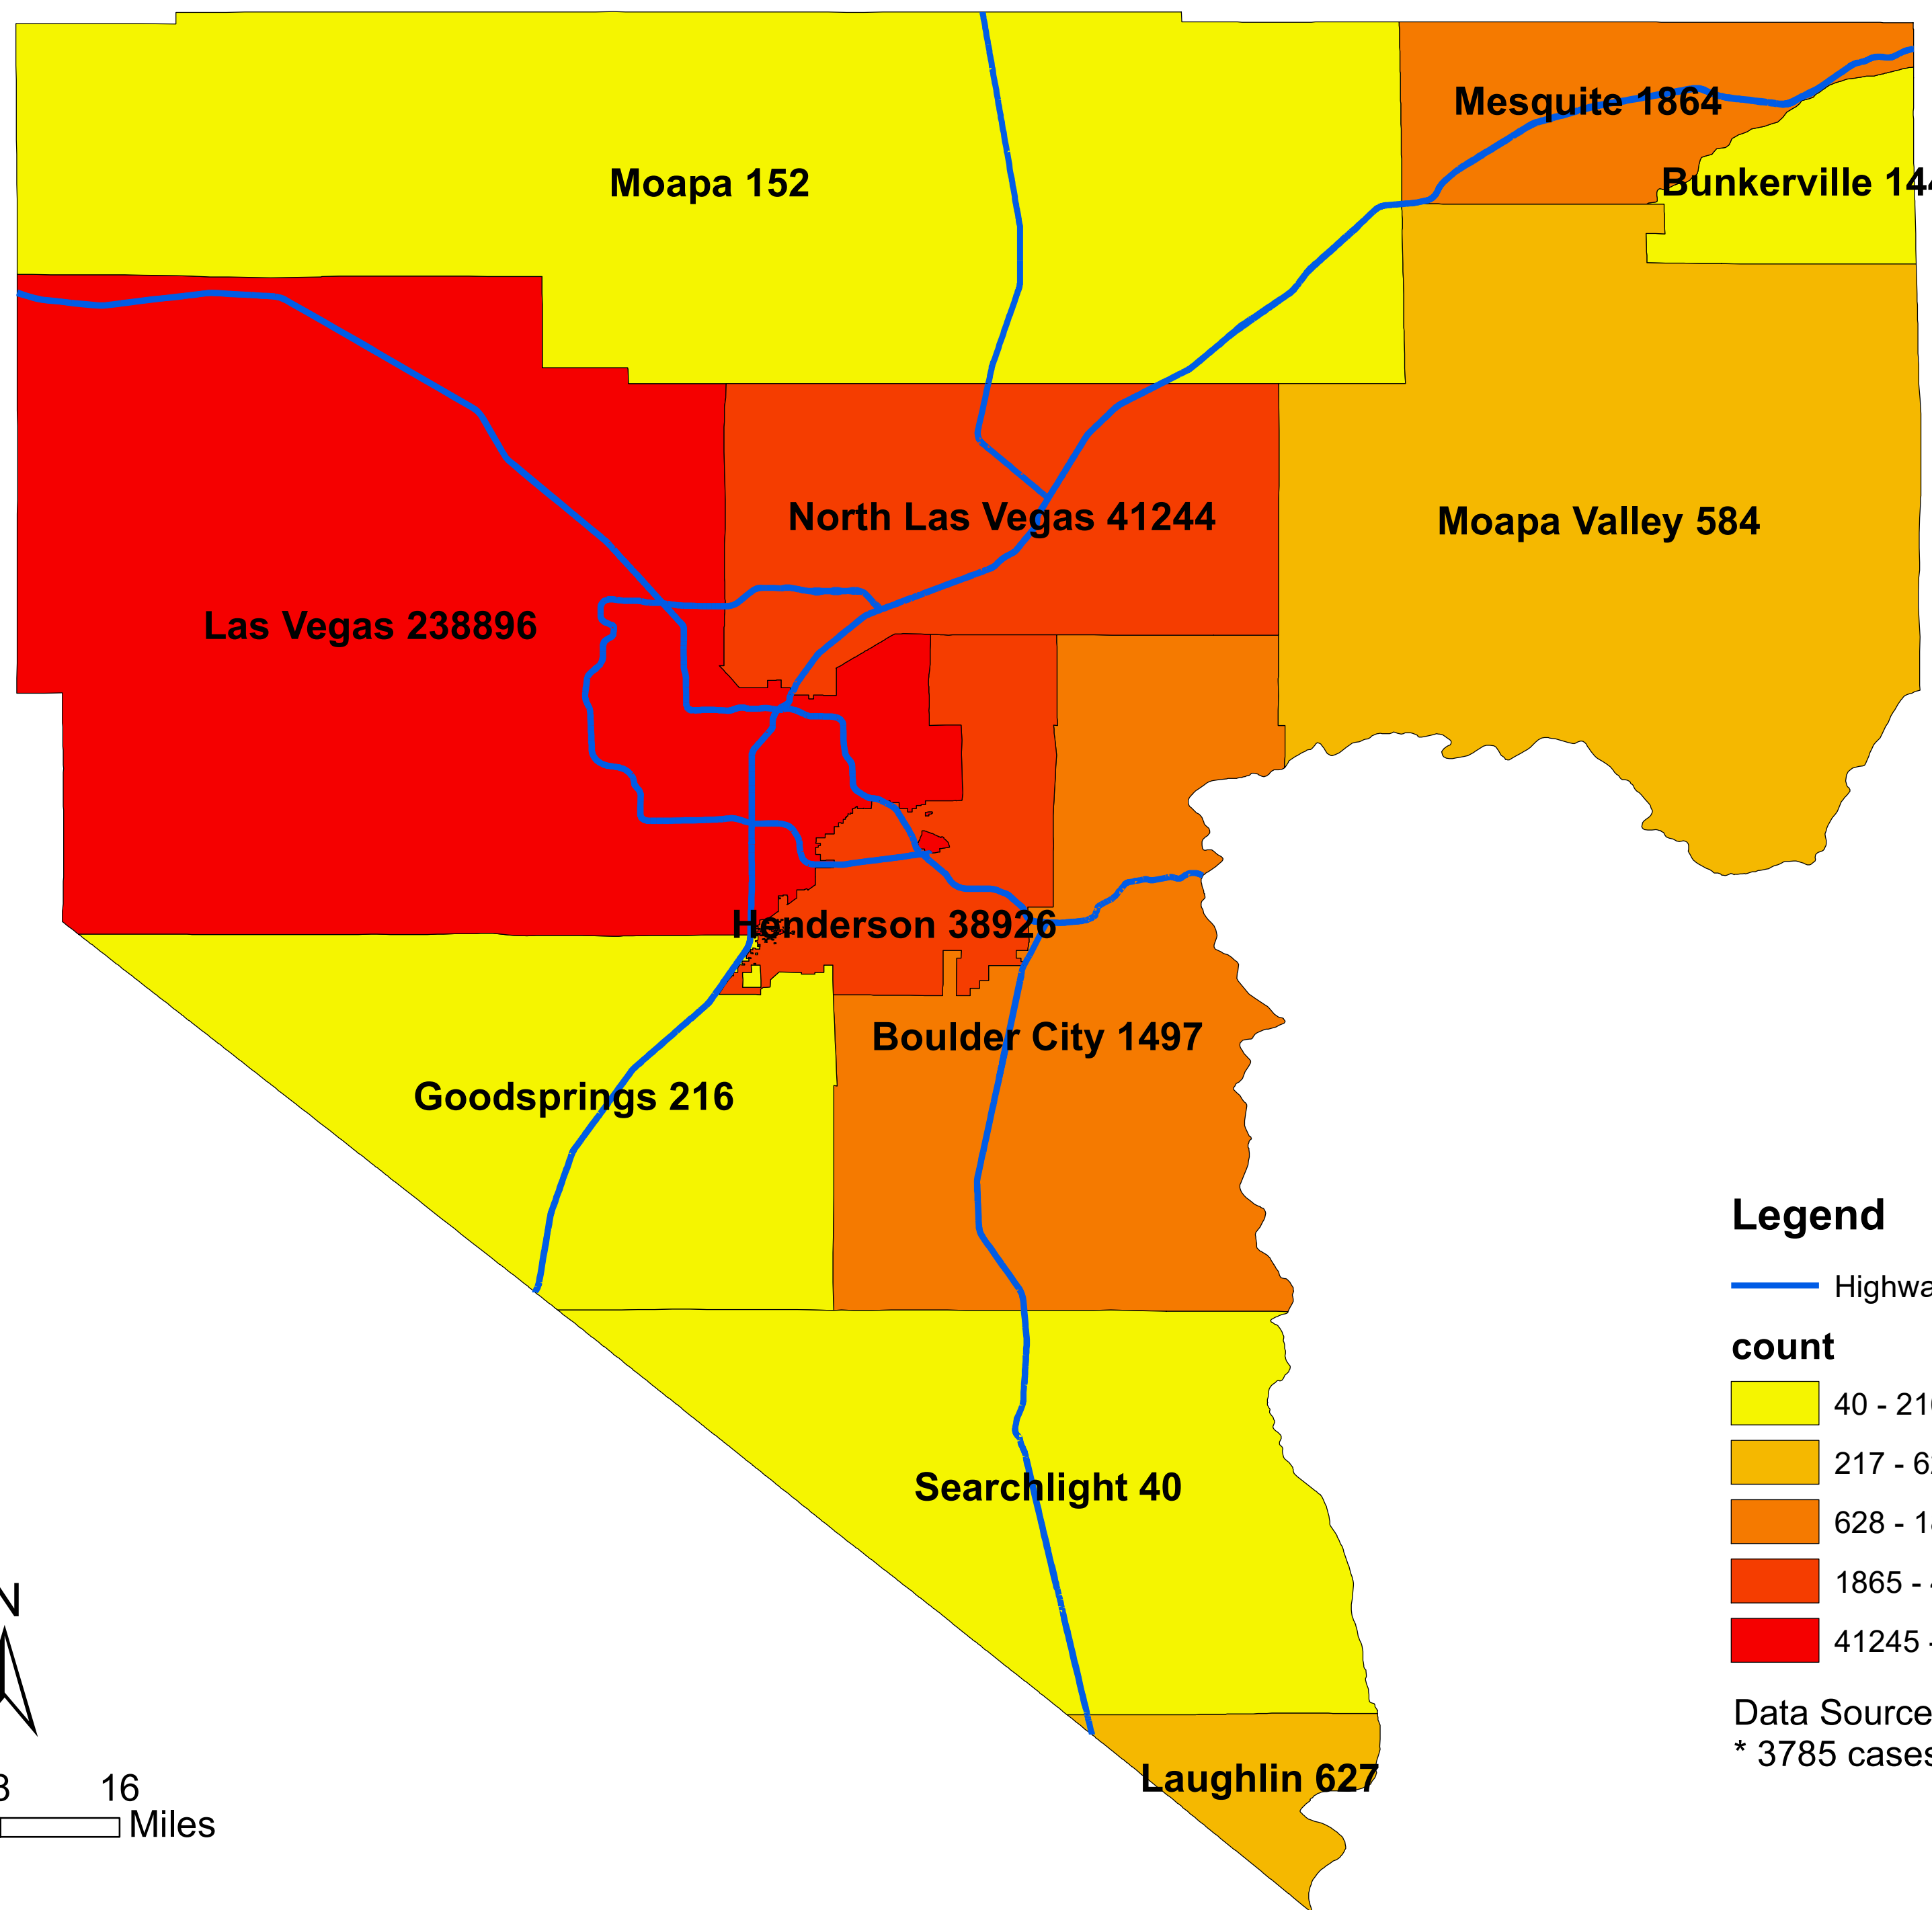

Number of COVID-19 cases by city in Clark county (10.25.2021)

Legend

— Highway

count

- 40 - 216
- 217 - 627
- 628 - 1864
- 1865 - 41244
- 41245 - 238896

Data Source: SNHD
* 3785 cases without city information