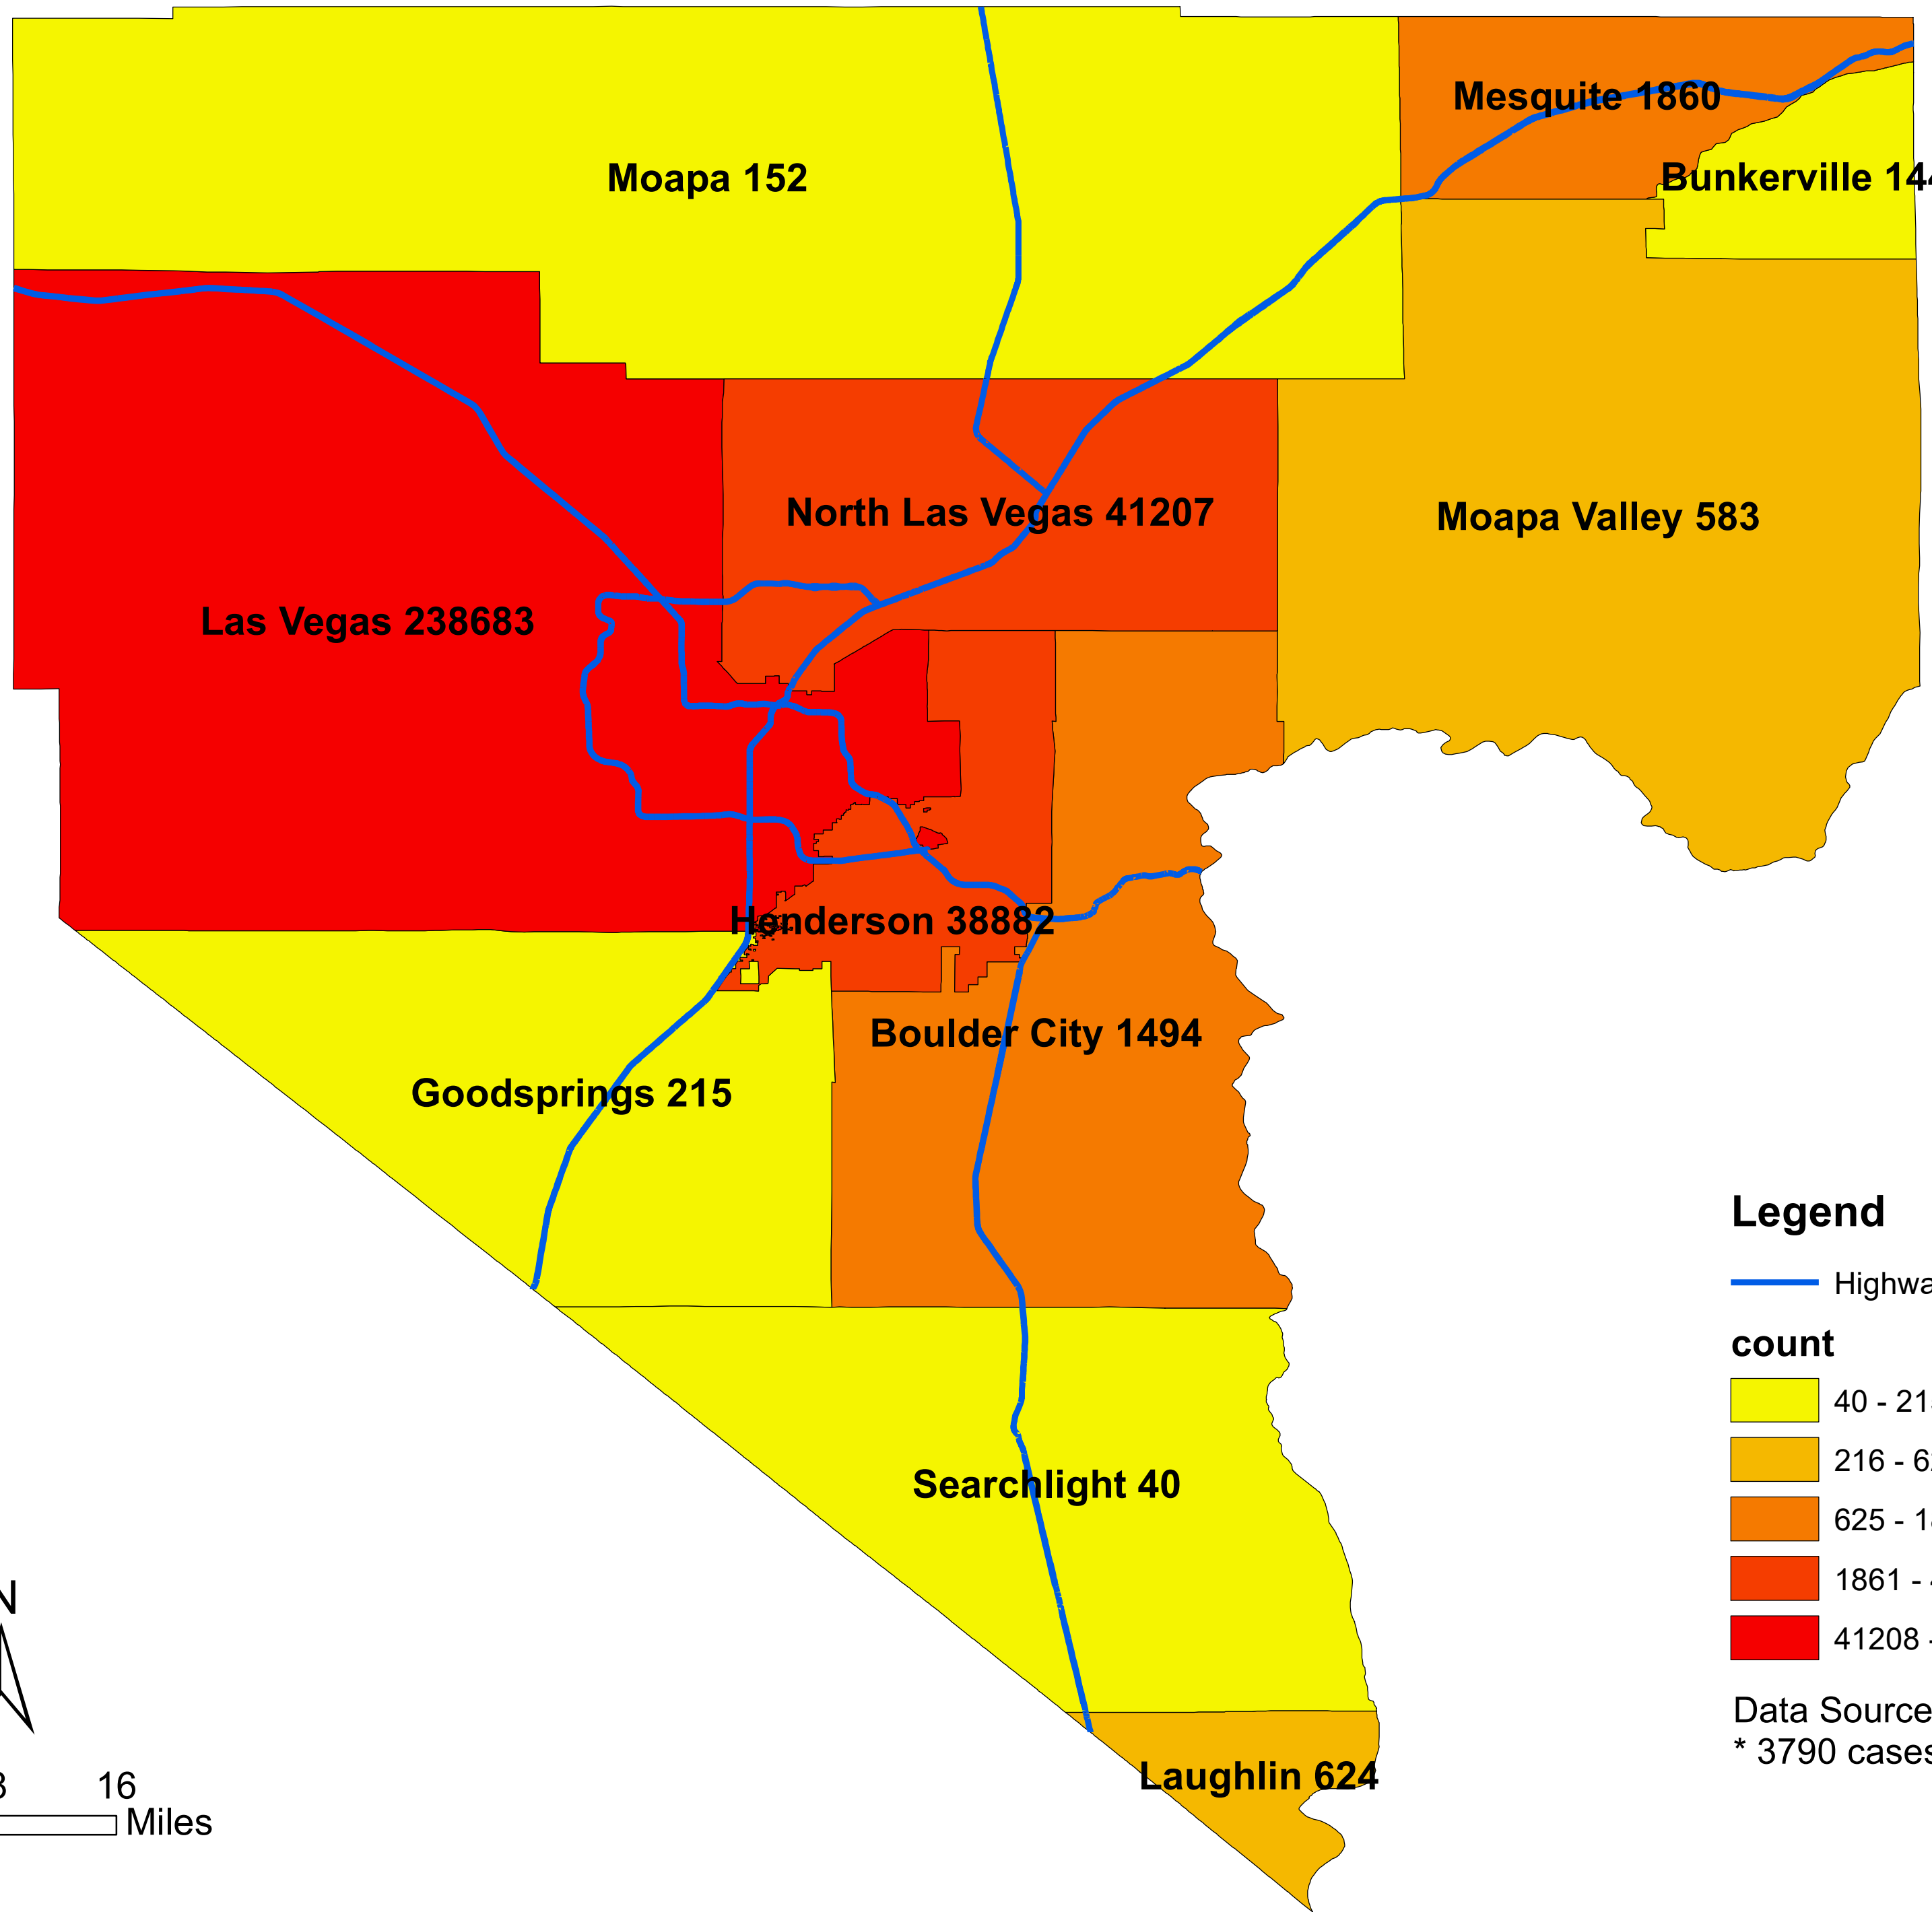

Number of COVID-19 cases by city in Clark county (10.24.2021)

Legend

— Highway

count

Data Source: SNHD

* 3790 cases without city information

0 4 8 16 Miles