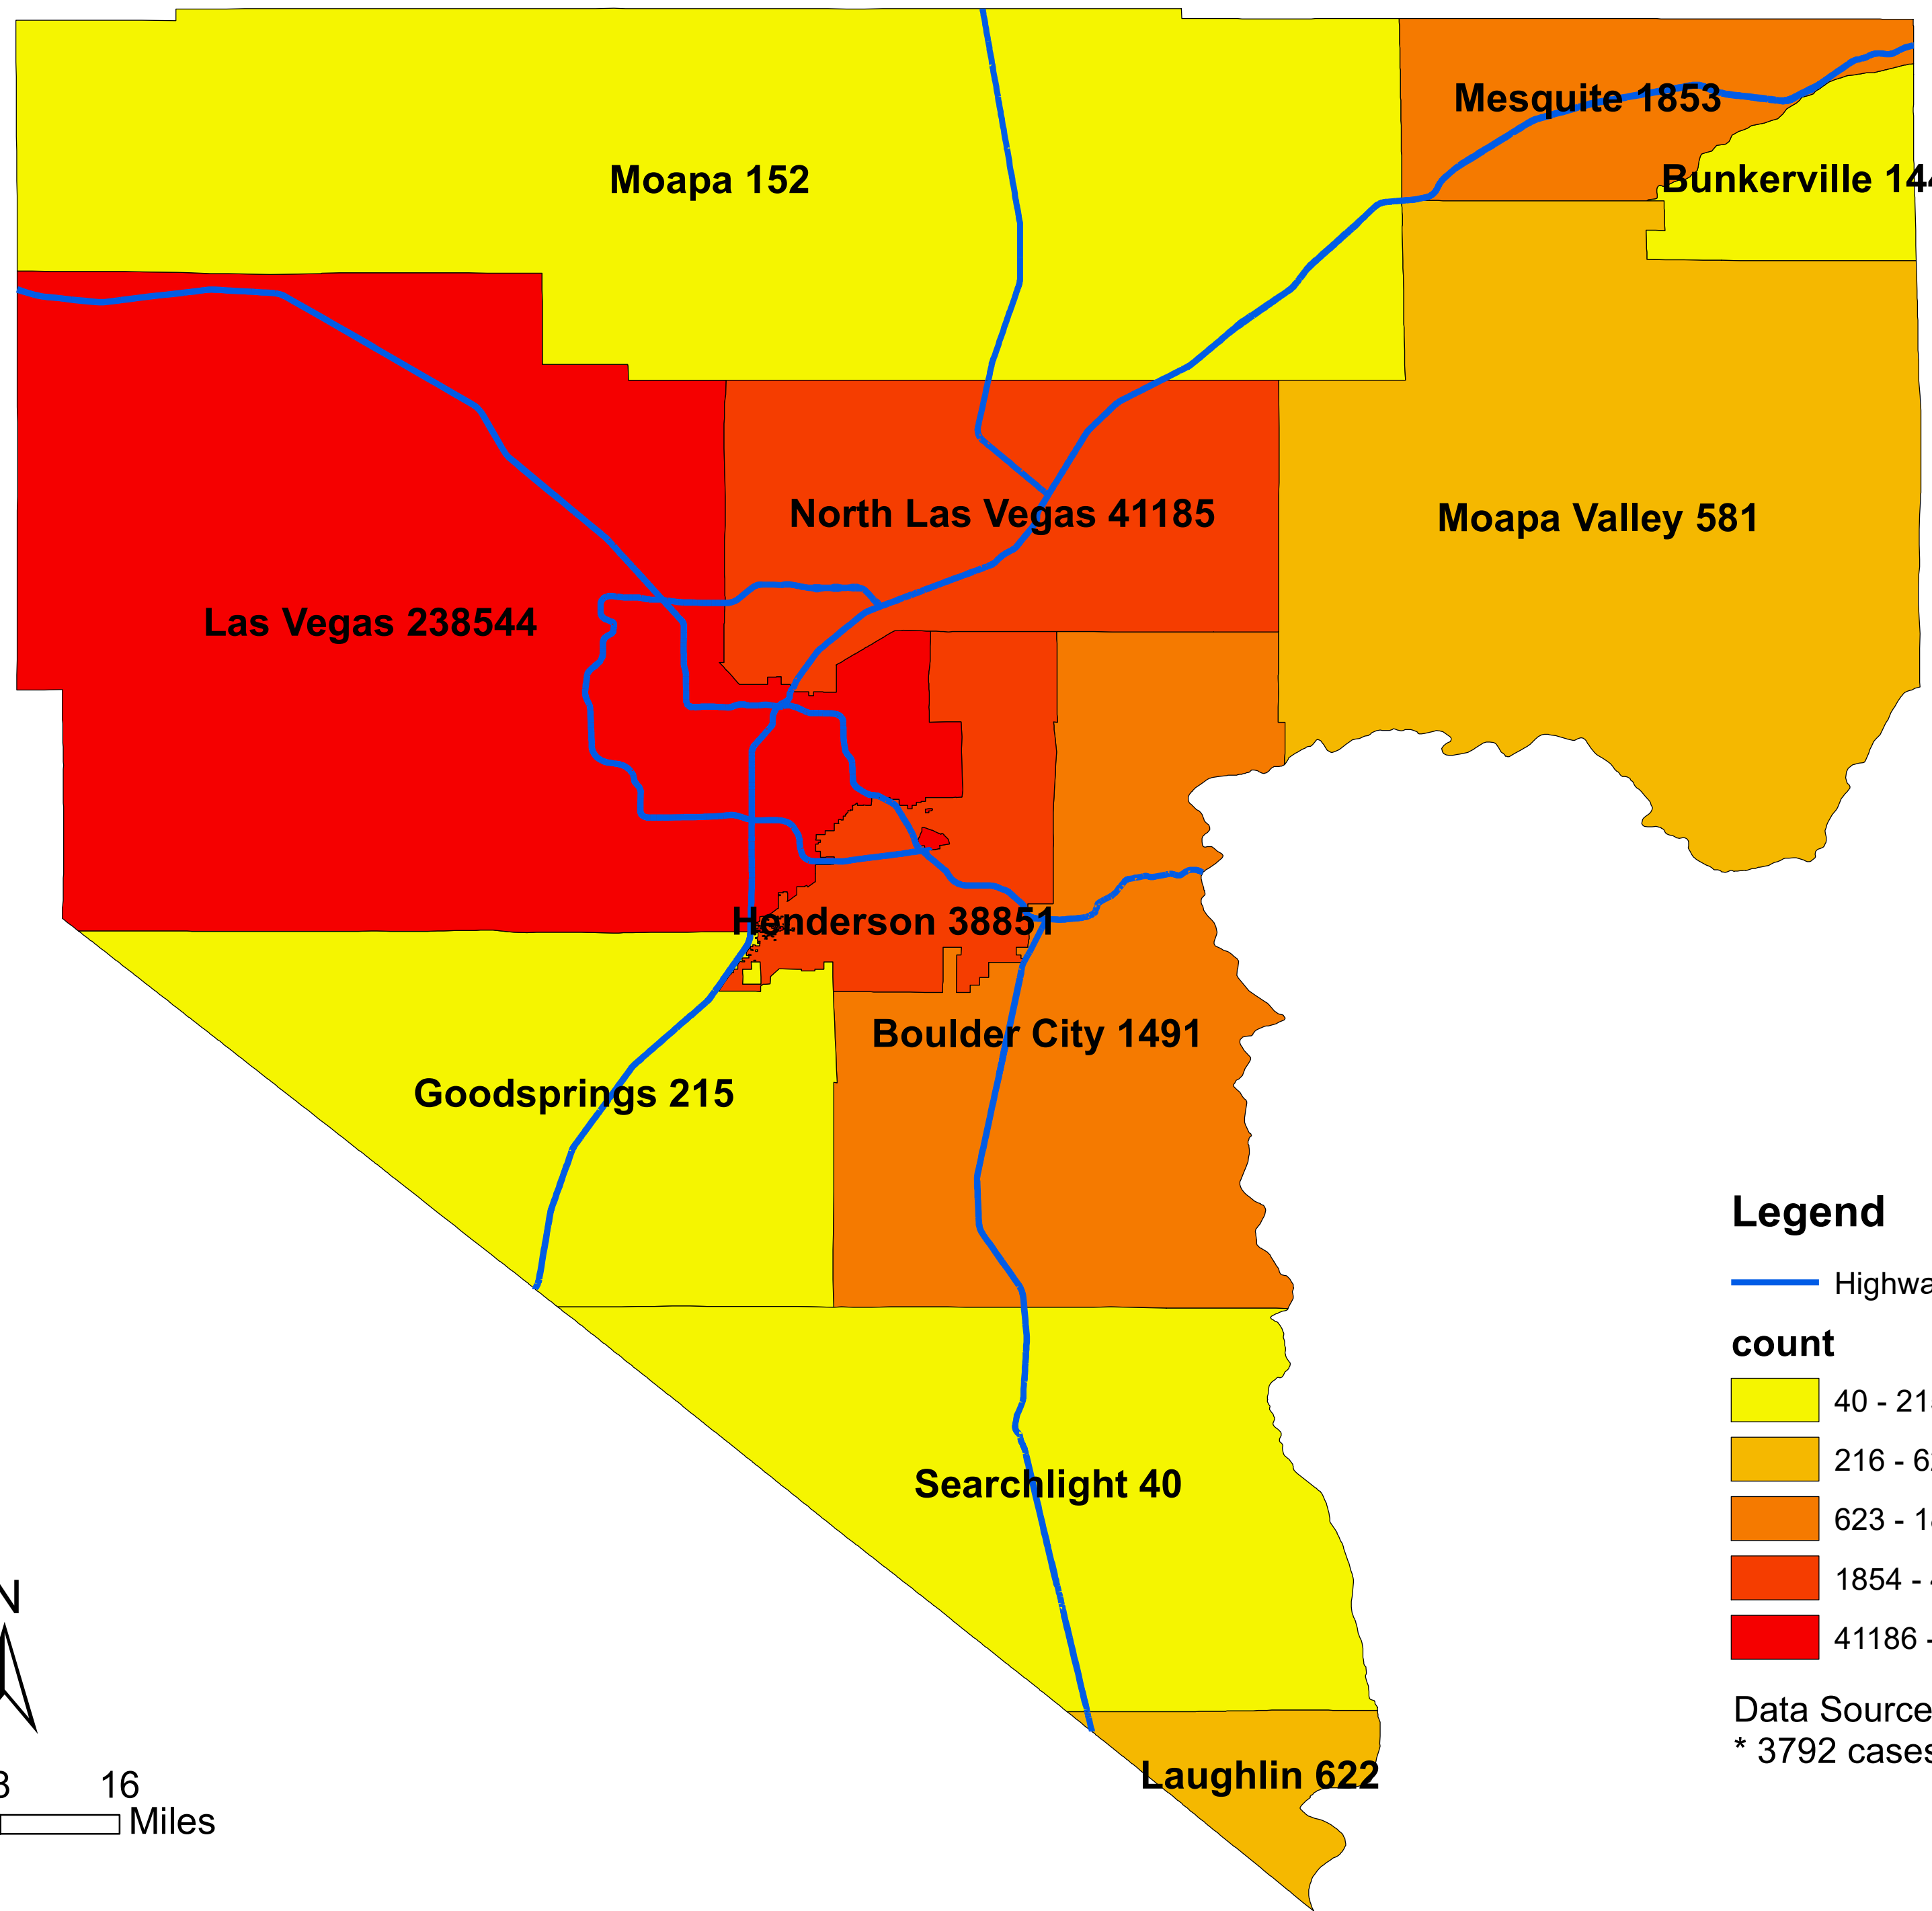

# Number of COVID-19 cases by city in Clark county (10.23.2021)

## Legend

— Highway

### count

Data Source: SNHD

\* 3792 cases without city information

0 4 8 16  
Miles