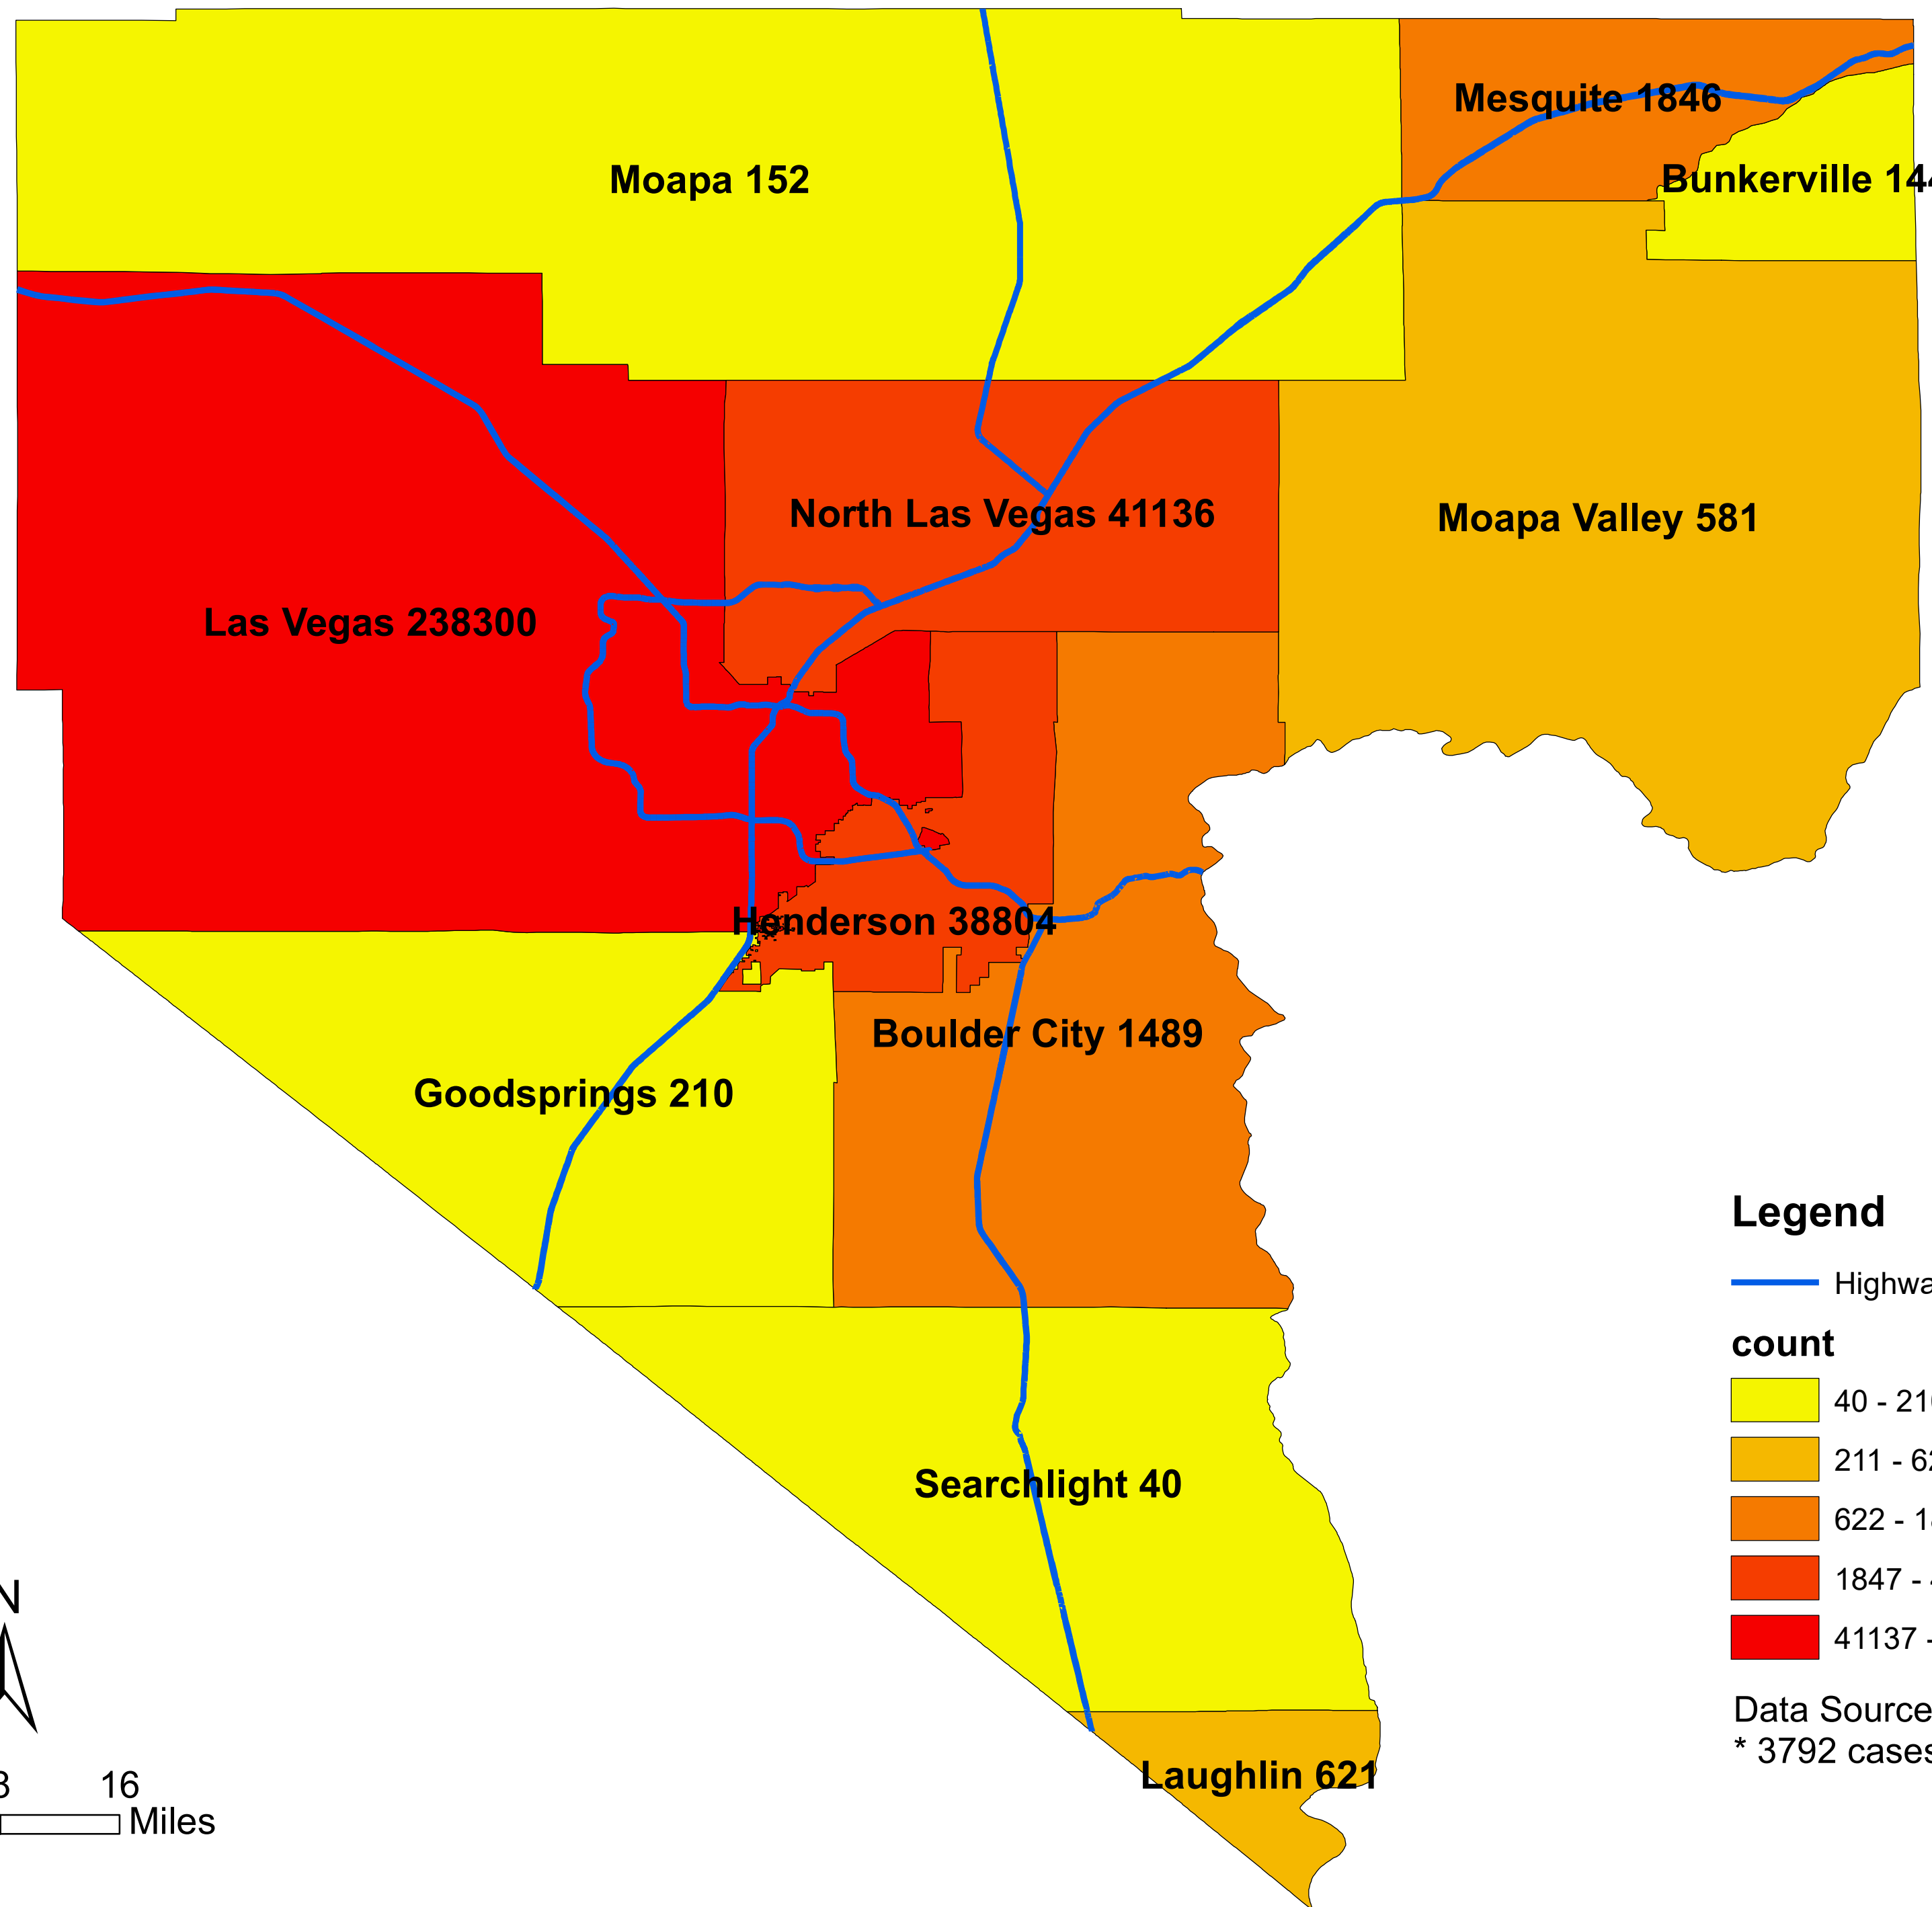

# Number of COVID-19 cases by city in Clark county (10.22.2021)

## Legend

— Highway

### count

- 40 - 210
- 211 - 621
- 622 - 1846
- 1847 - 41136
- 41137 - 238300

Data Source: SNHD

\* 3792 cases without city information

0 4 8 16 Miles