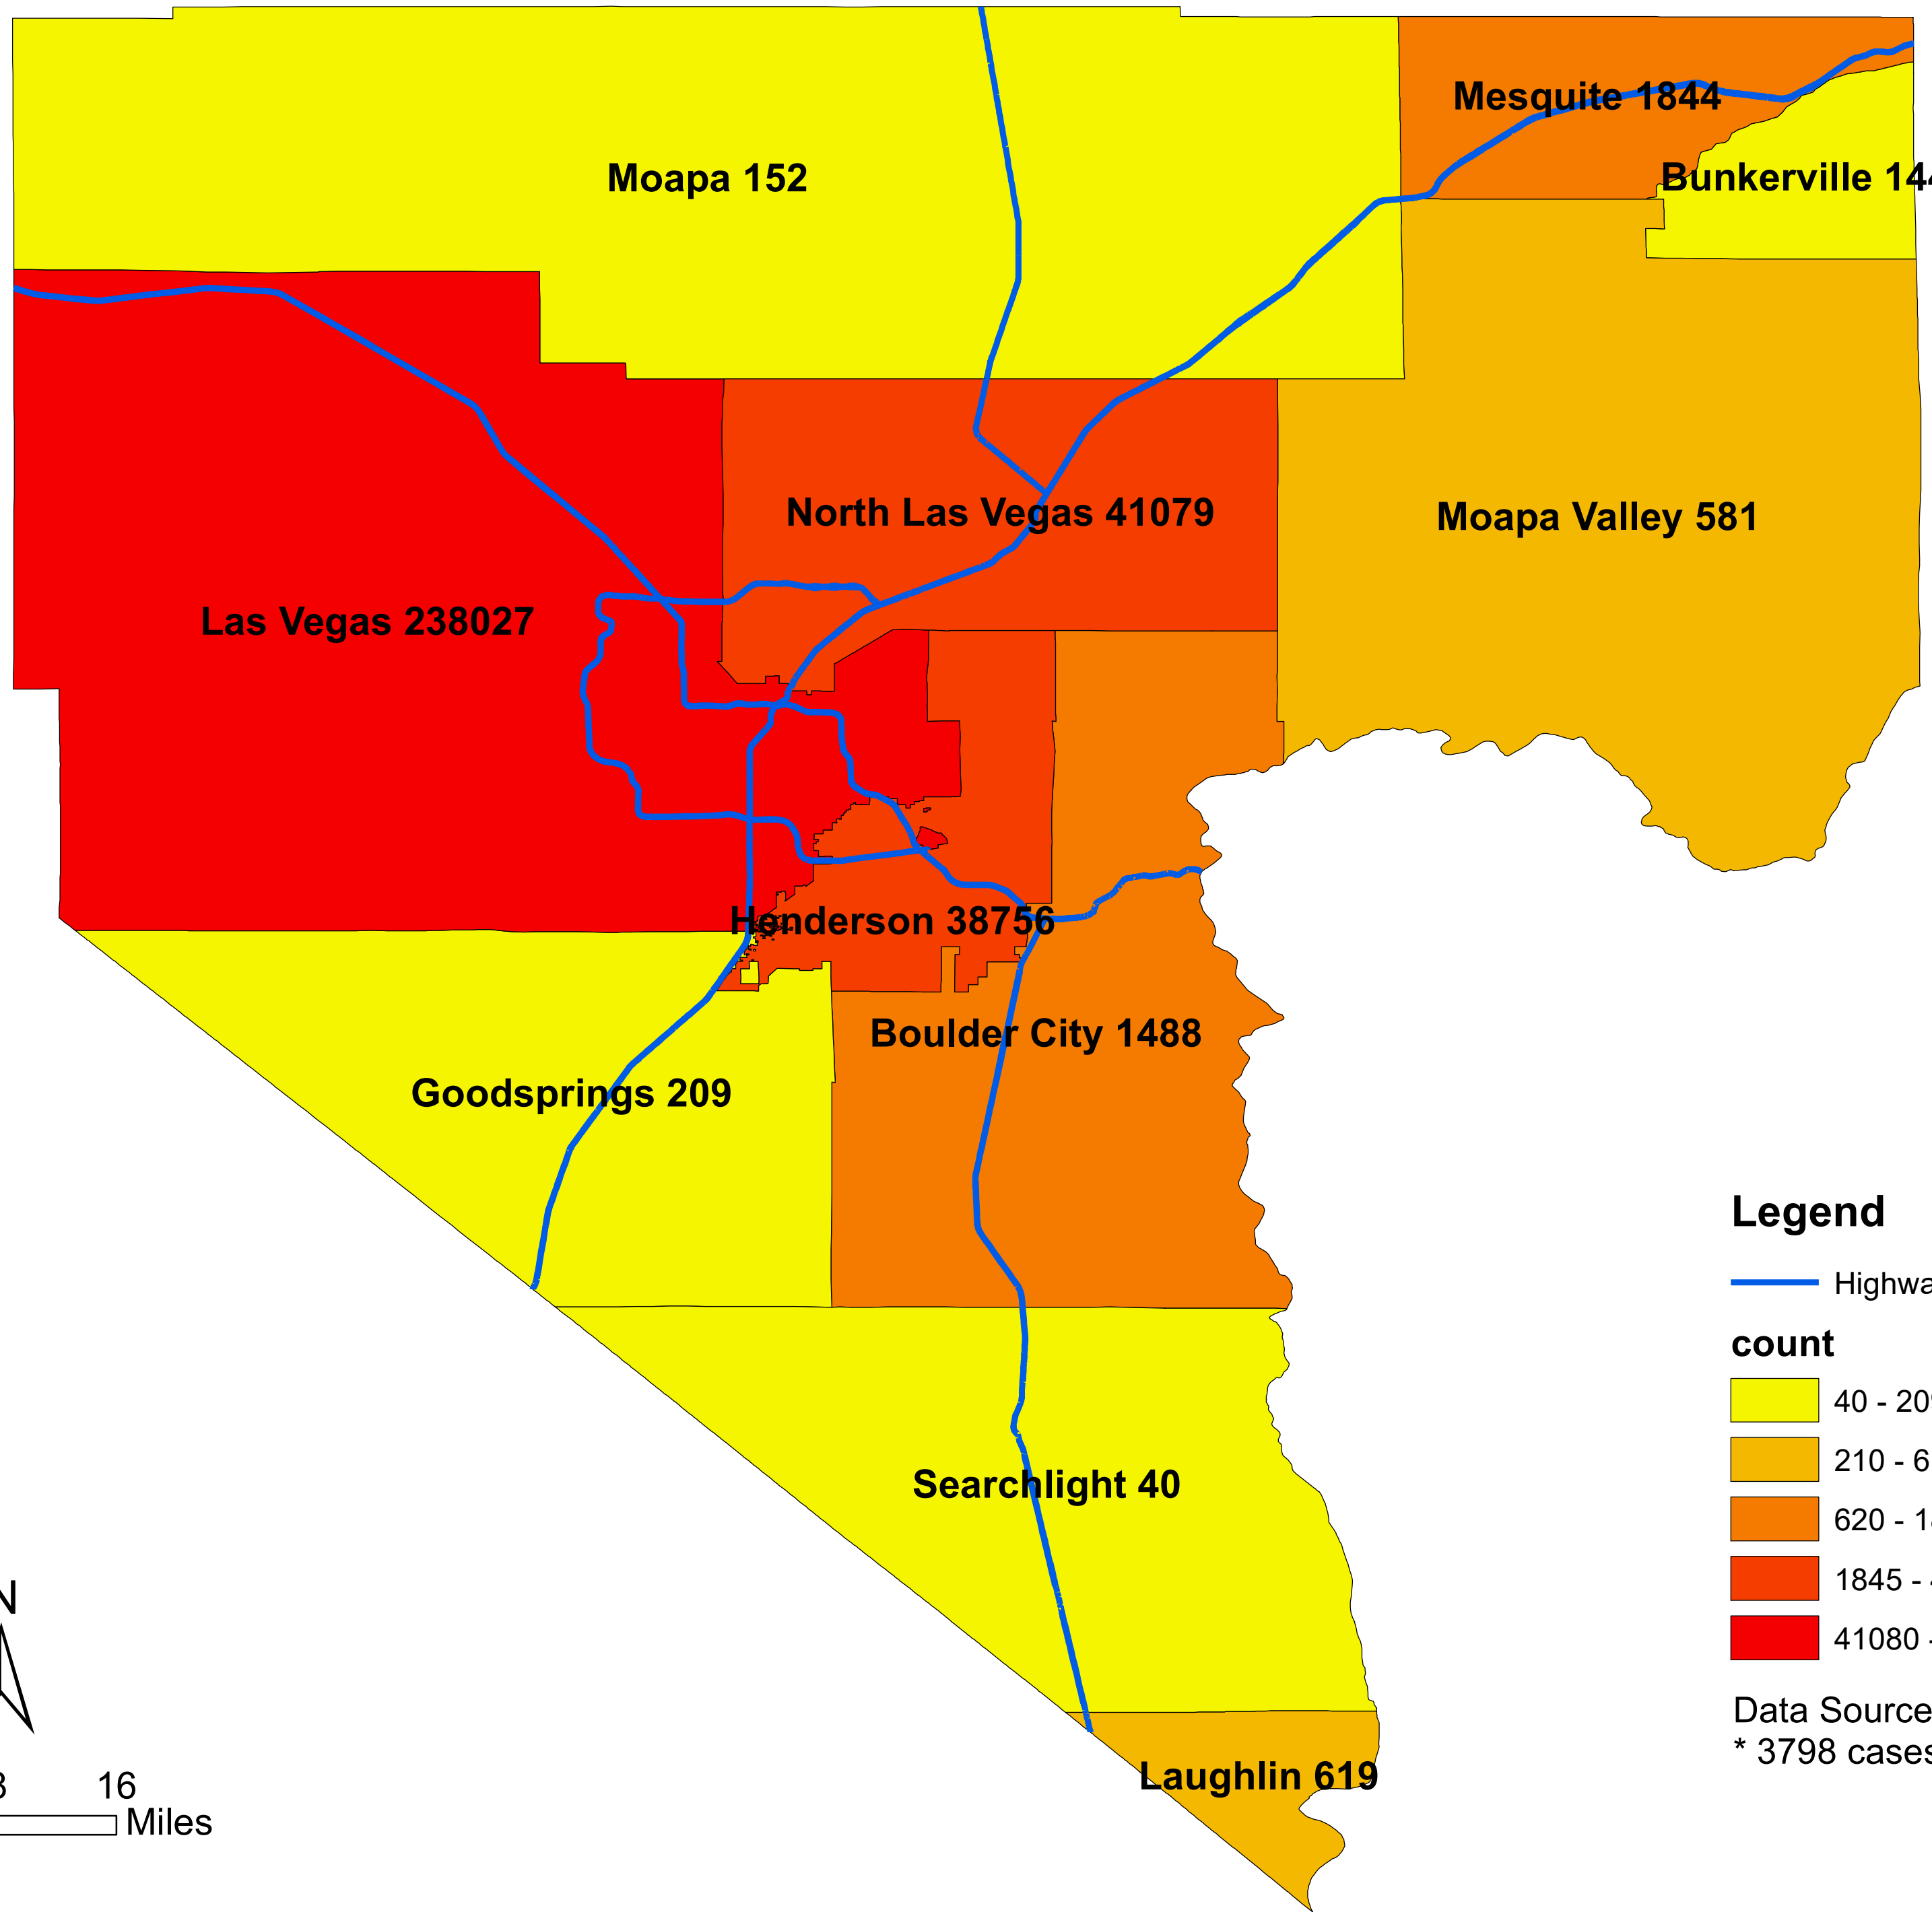

Number of COVID-19 cases by city in Clark county (10.21.2021)

Legend

— Highway

count

Data Source: SNHD

* 3798 cases without city information

0 4 8 16
Miles