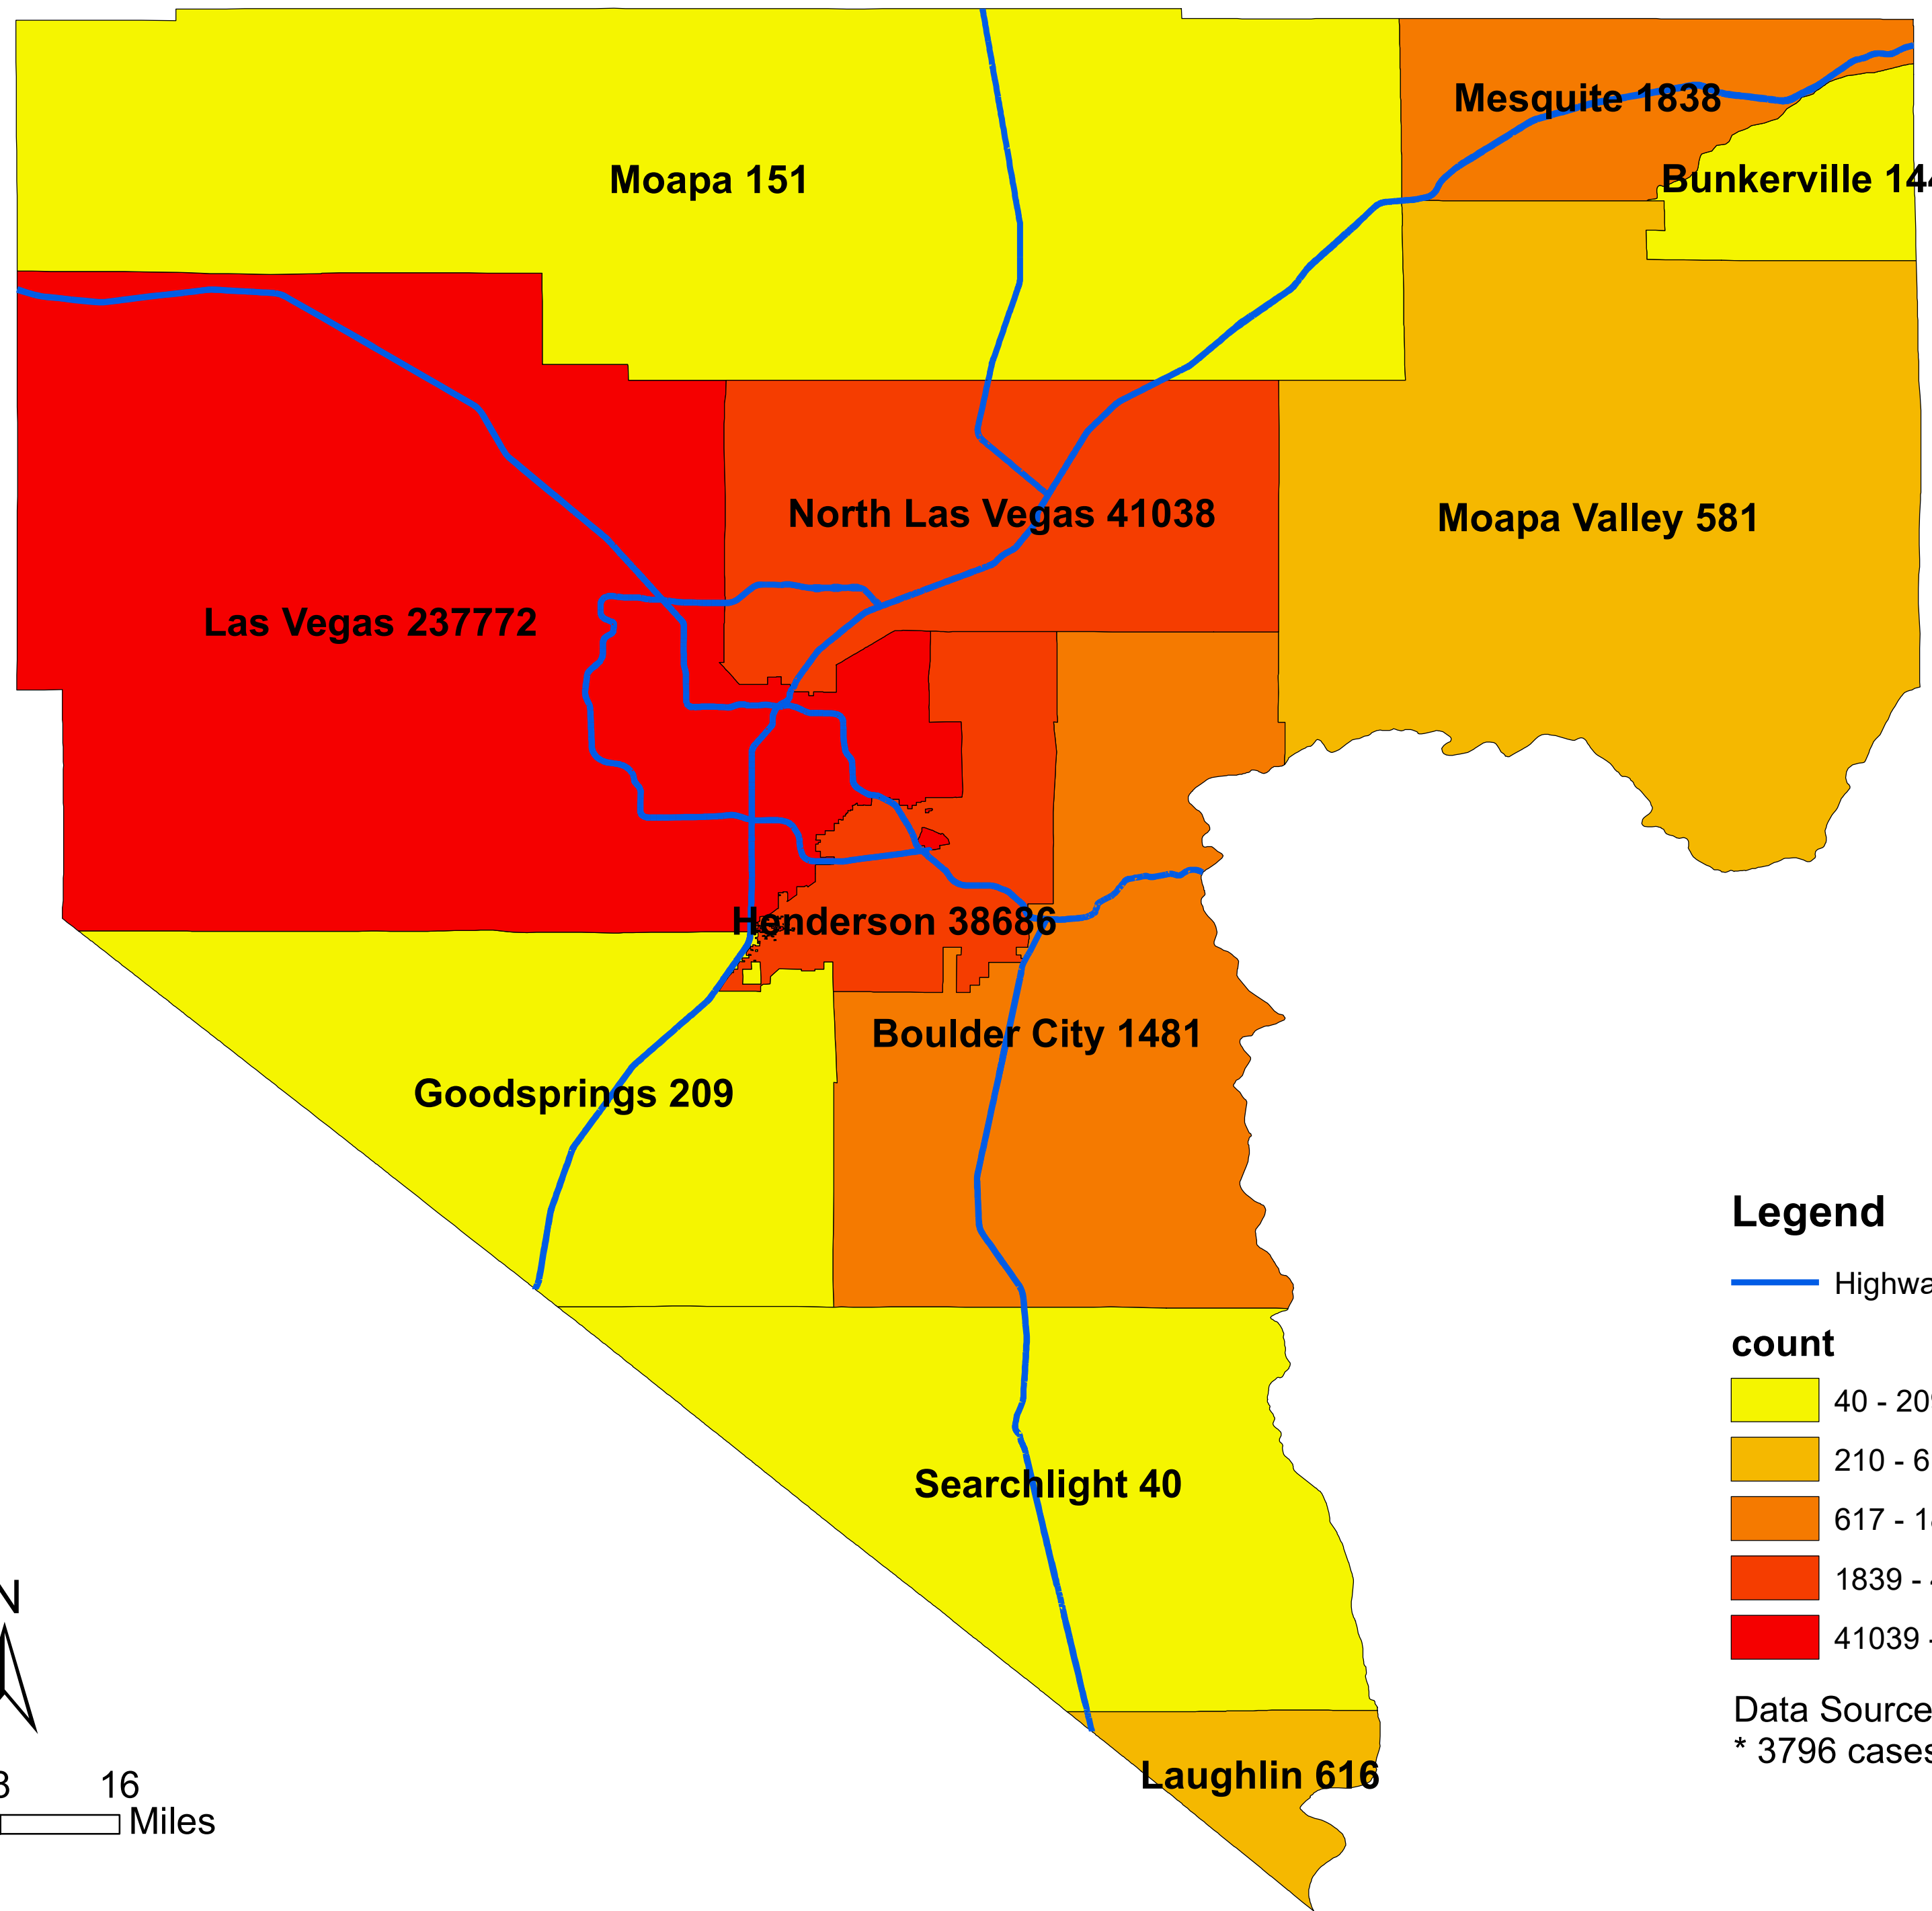

Number of COVID-19 cases by city in Clark county (10.20.2021)

Legend

— Highway

count

Data Source: SNHD

* 3796 cases without city information

0 4 8 16 Miles