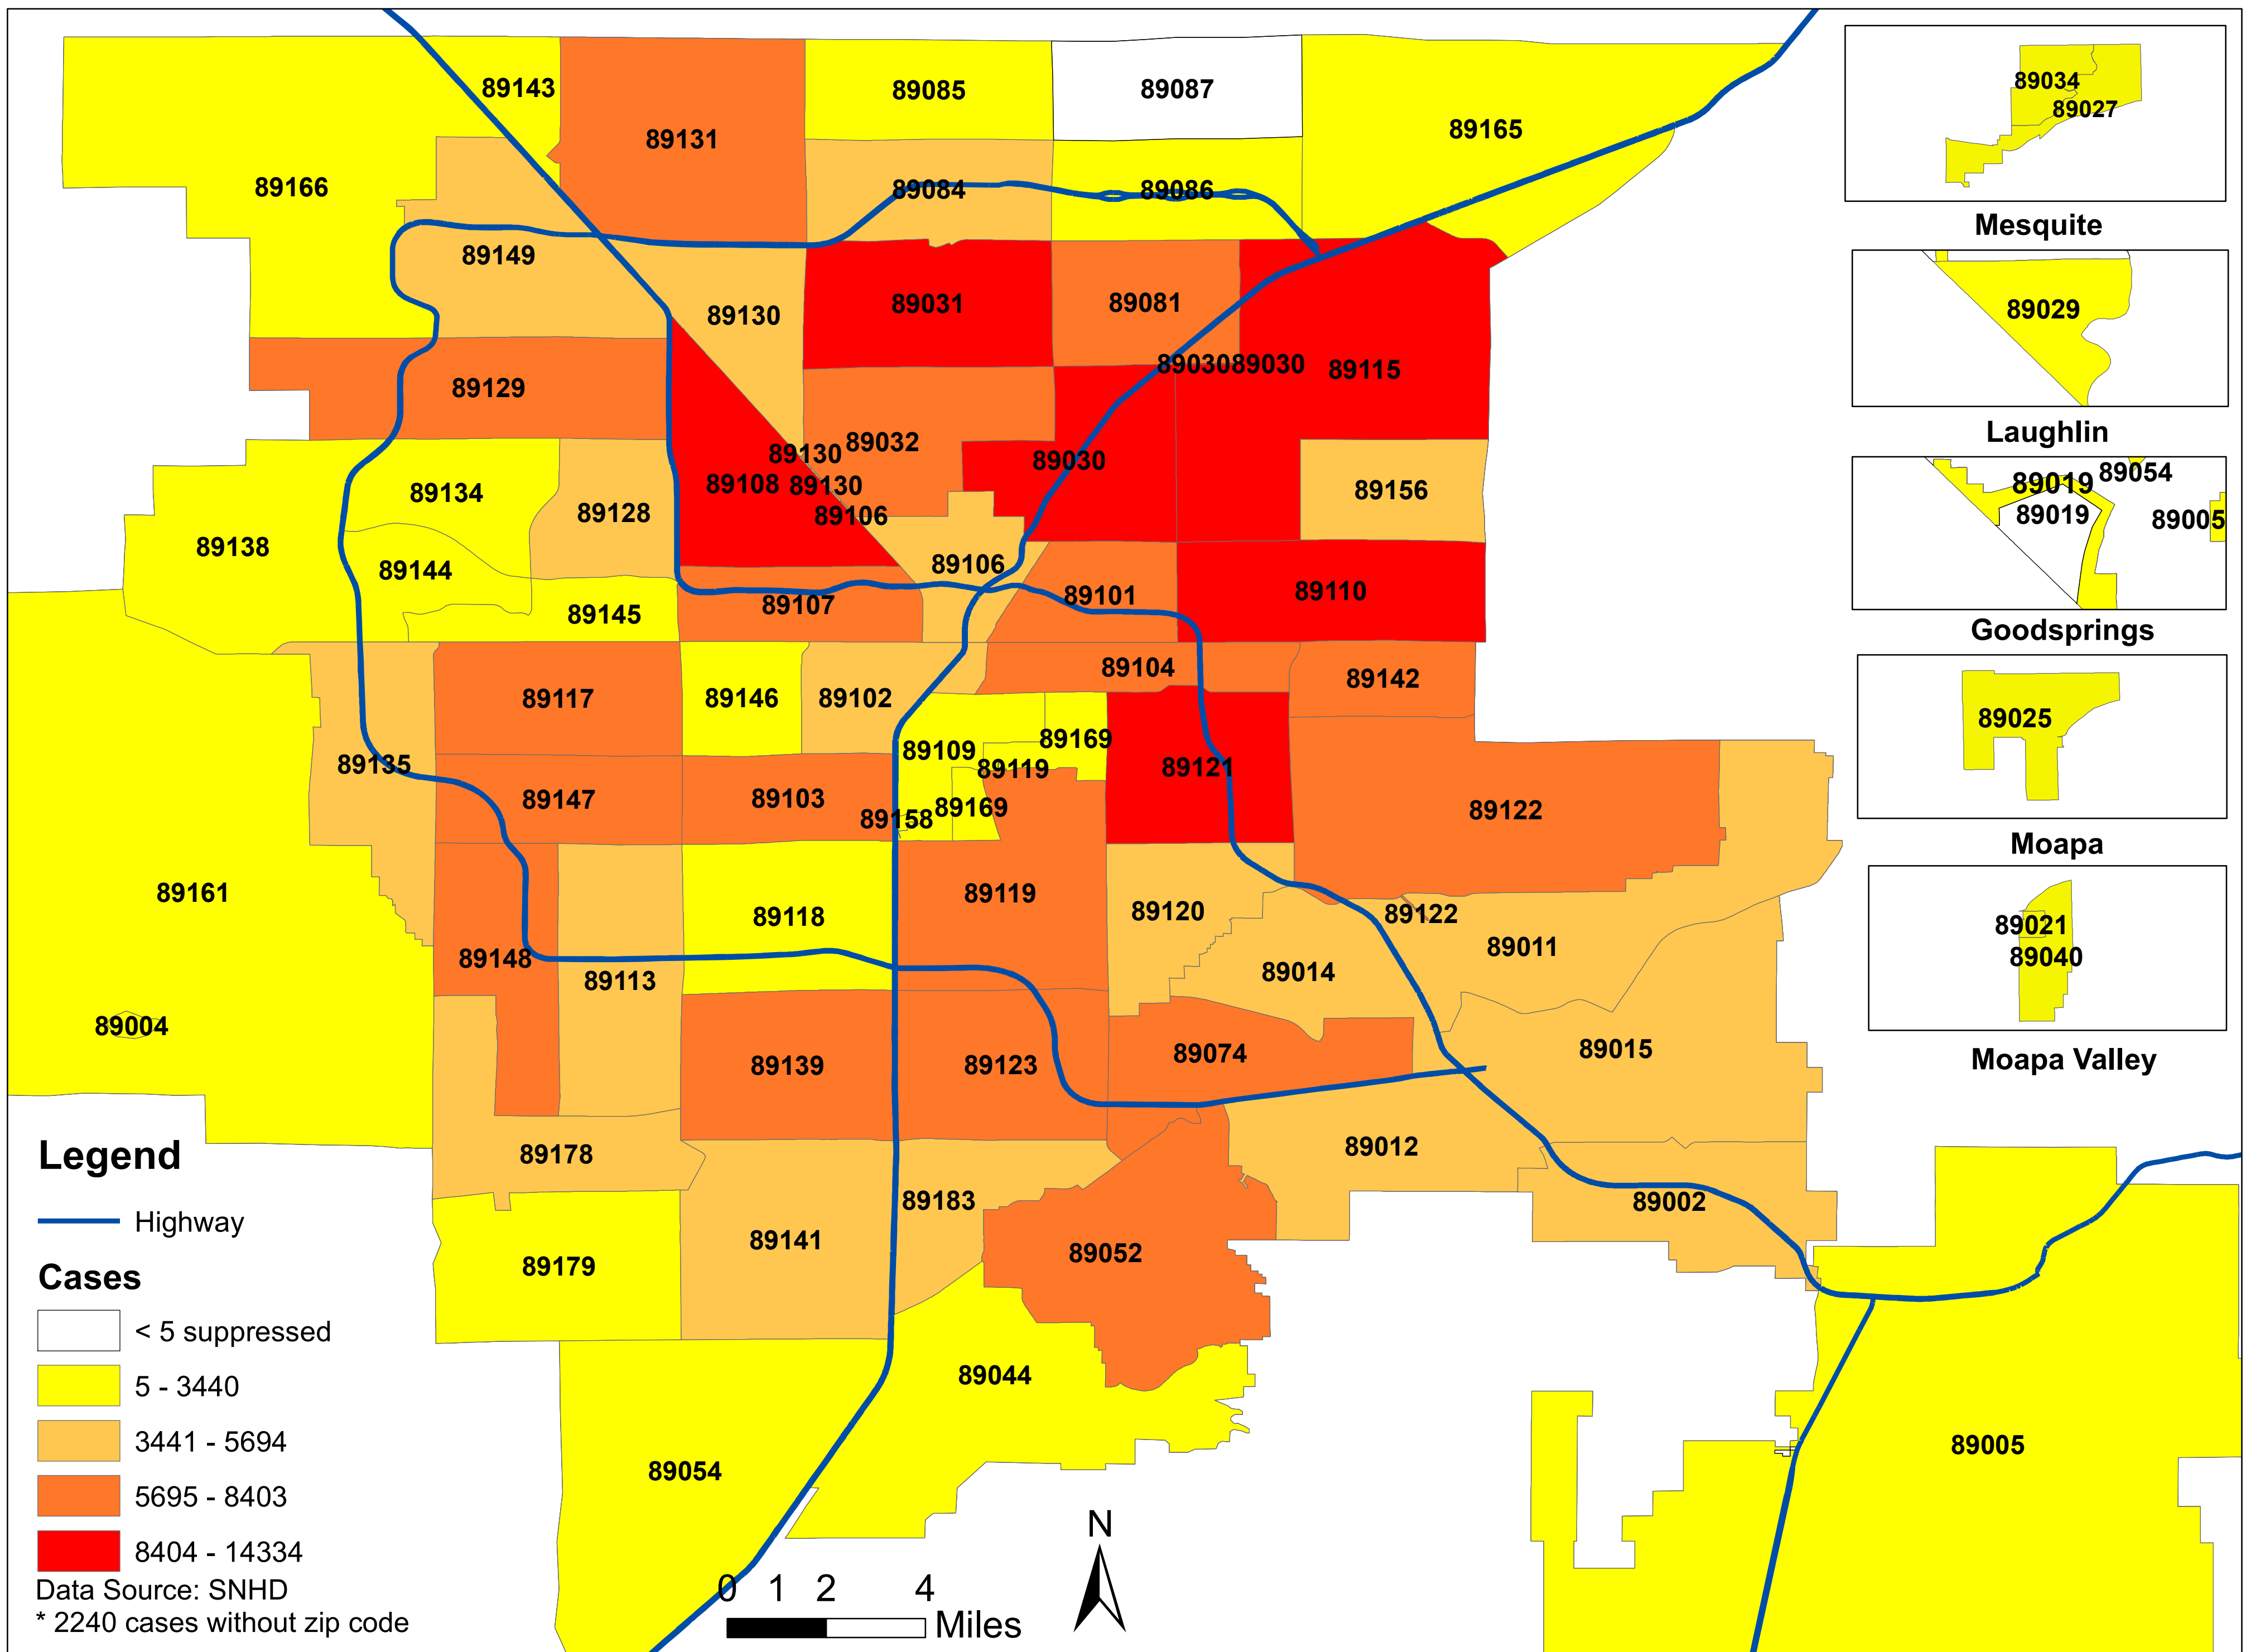

# Number of COVID-19 cases by zip code in Clark county (10.19.2021)

**Note: More than 5 cases reported from 89124**