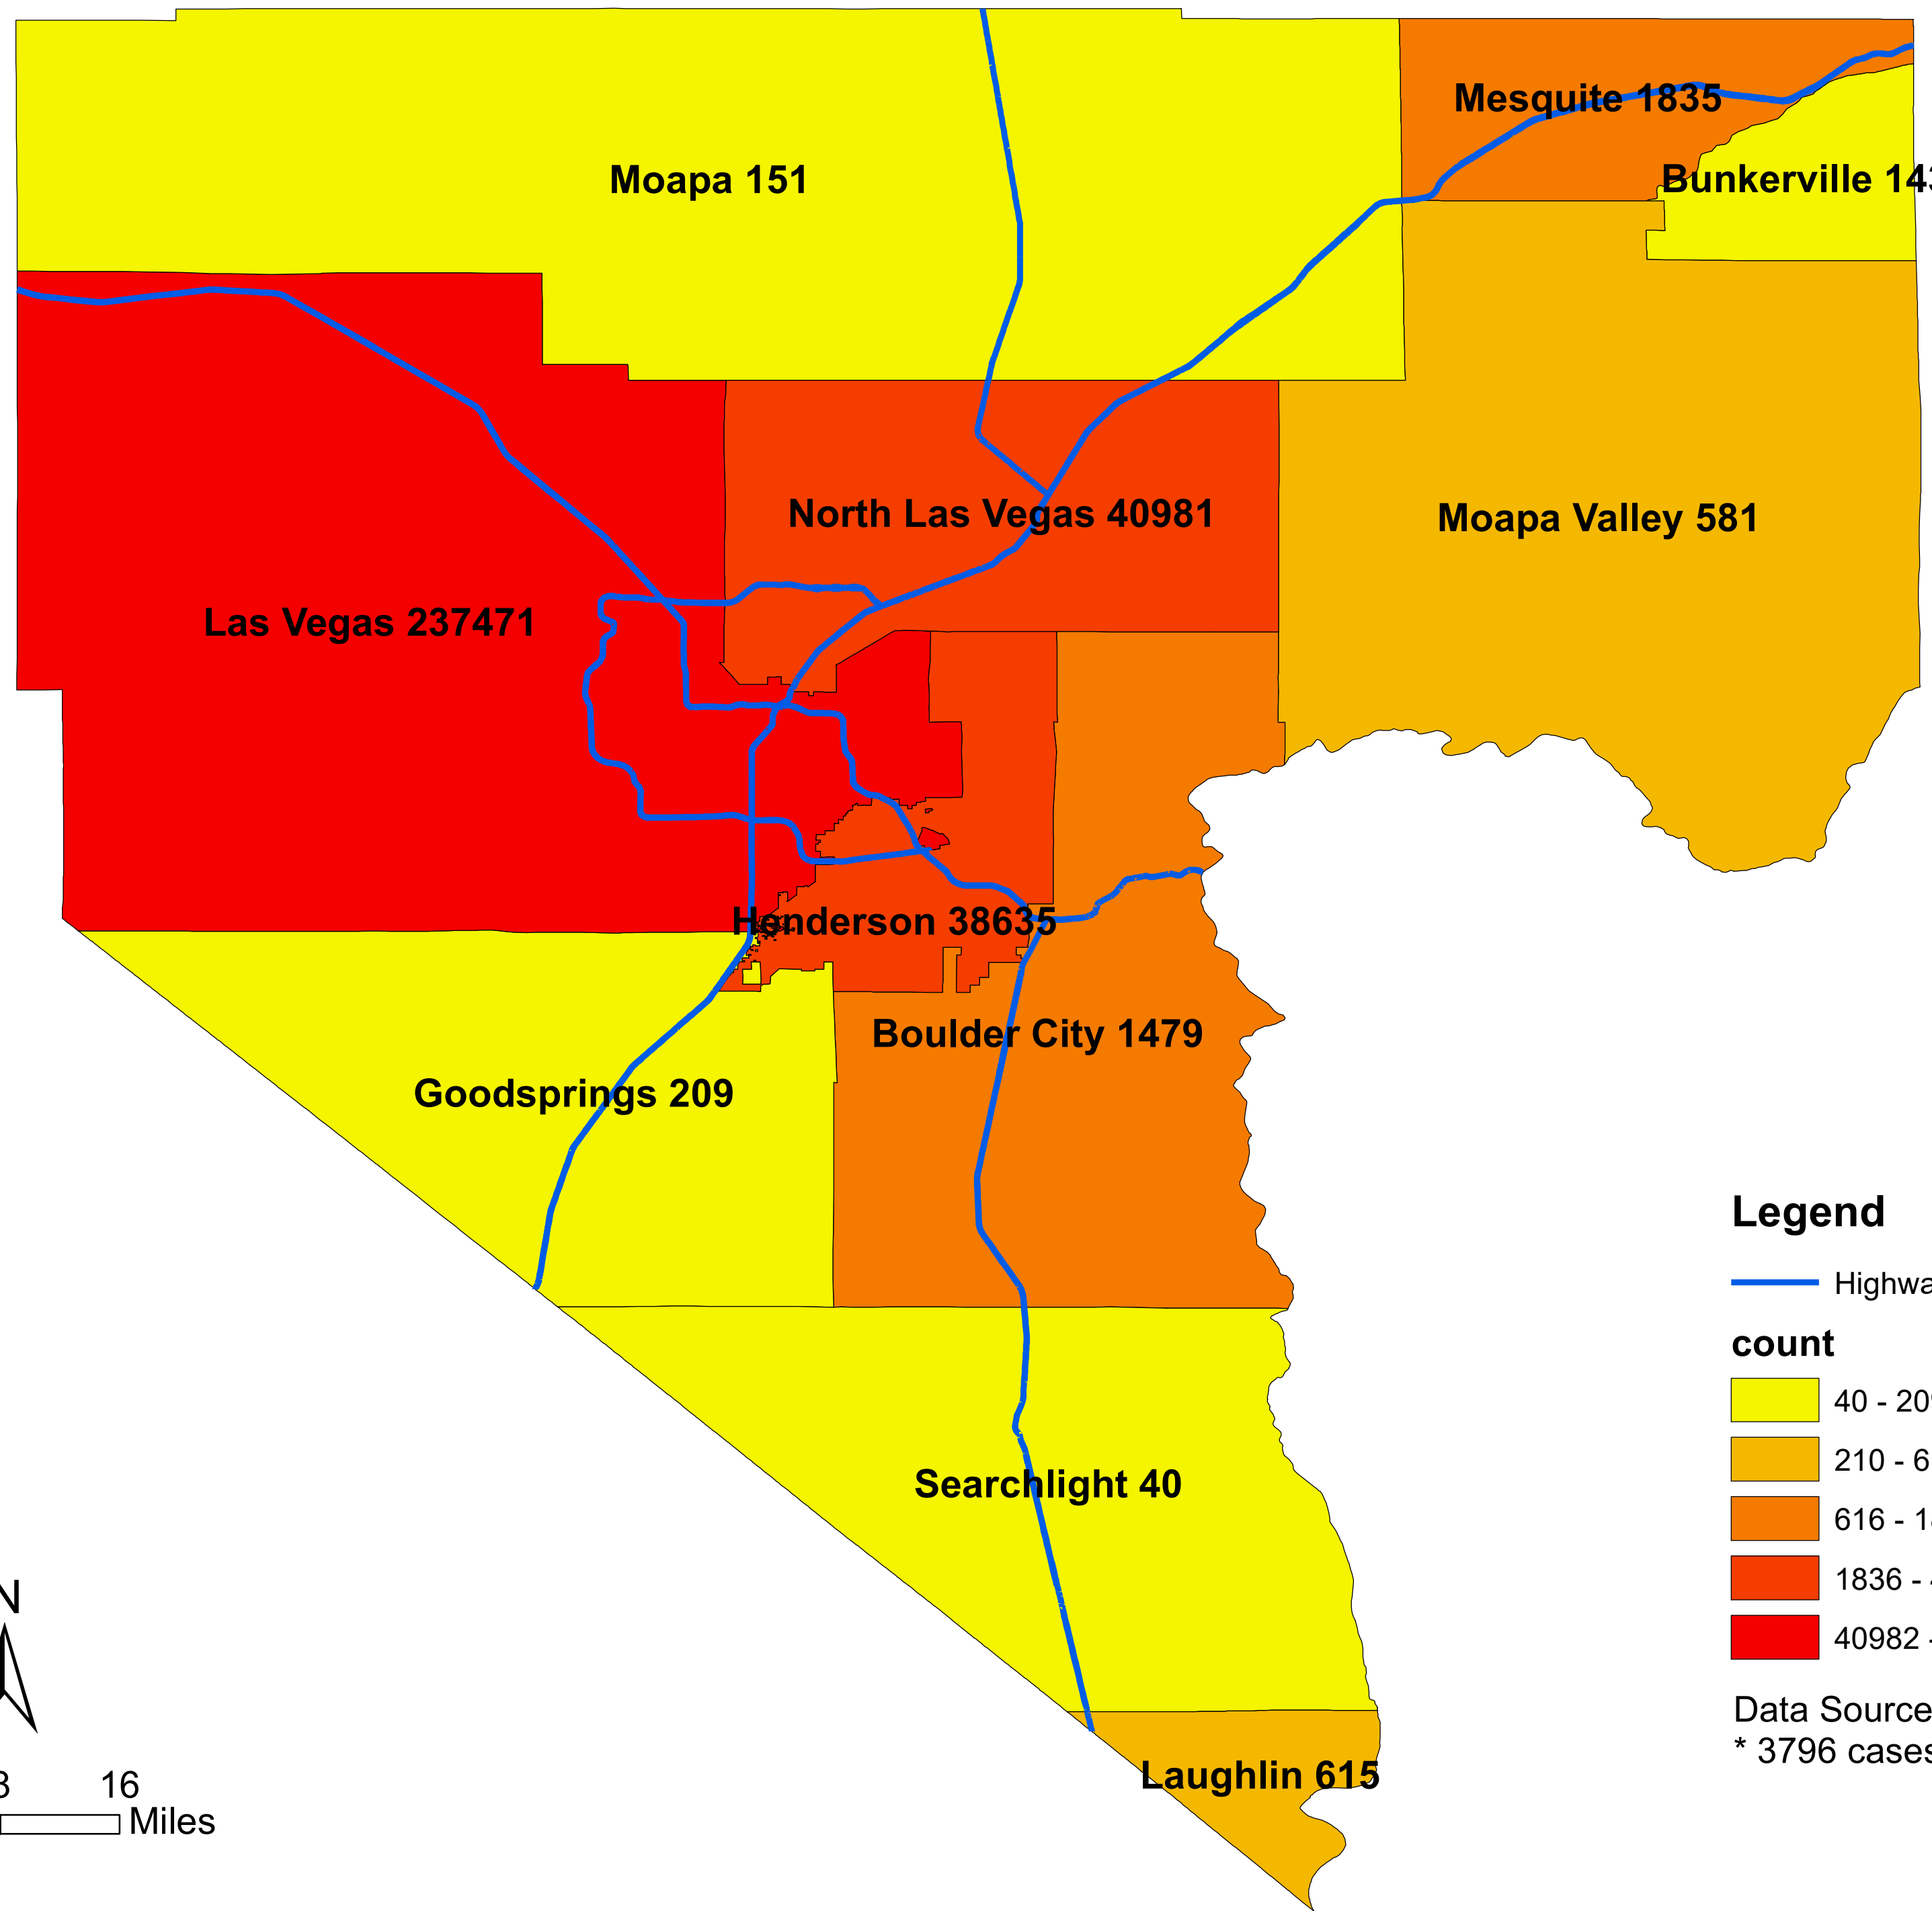

# Number of COVID-19 cases by city in Clark county (10.19.2021)

## Legend

— Highway

### count

- 40 - 209
- 210 - 615
- 616 - 1835
- 1836 - 40981
- 40982 - 237471

Data Source: SNHD

\* 3796 cases without city information

0 4 8 16 Miles