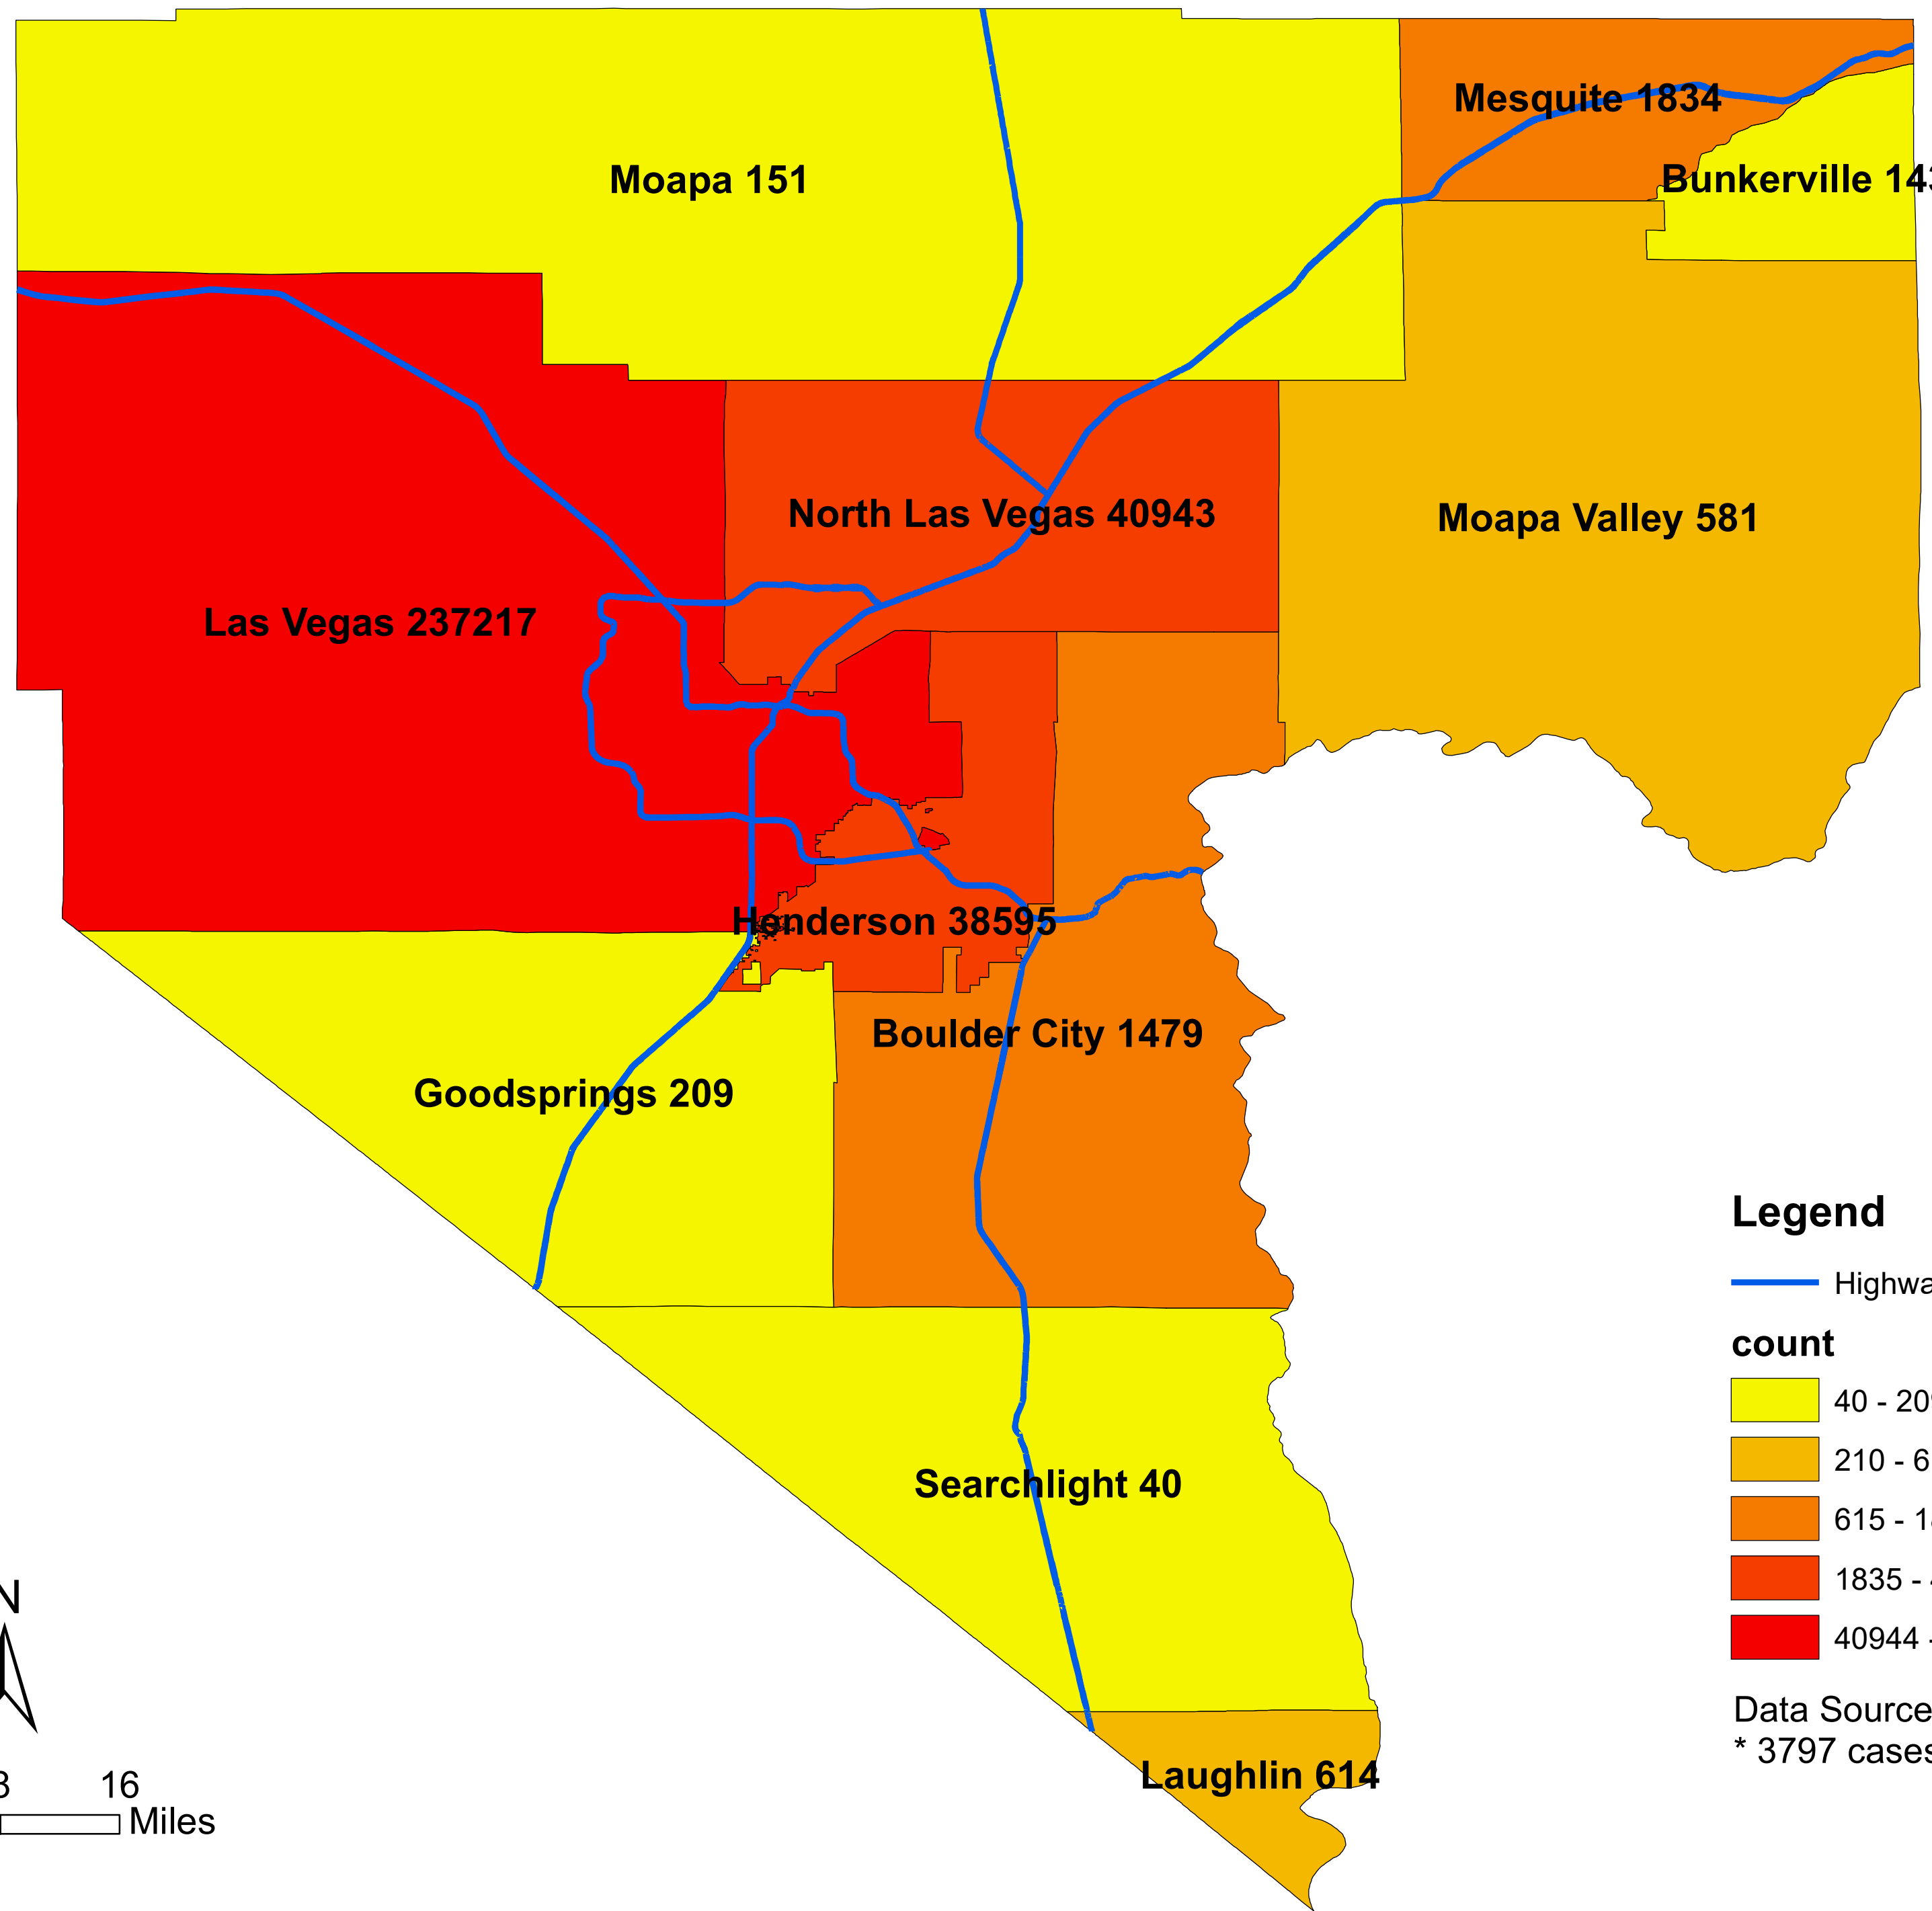

Number of COVID-19 cases by city in Clark county (10.18.2021)

Legend

— Highway

count

Data Source: SNHD

* 3797 cases without city information

0 4 8 16 Miles