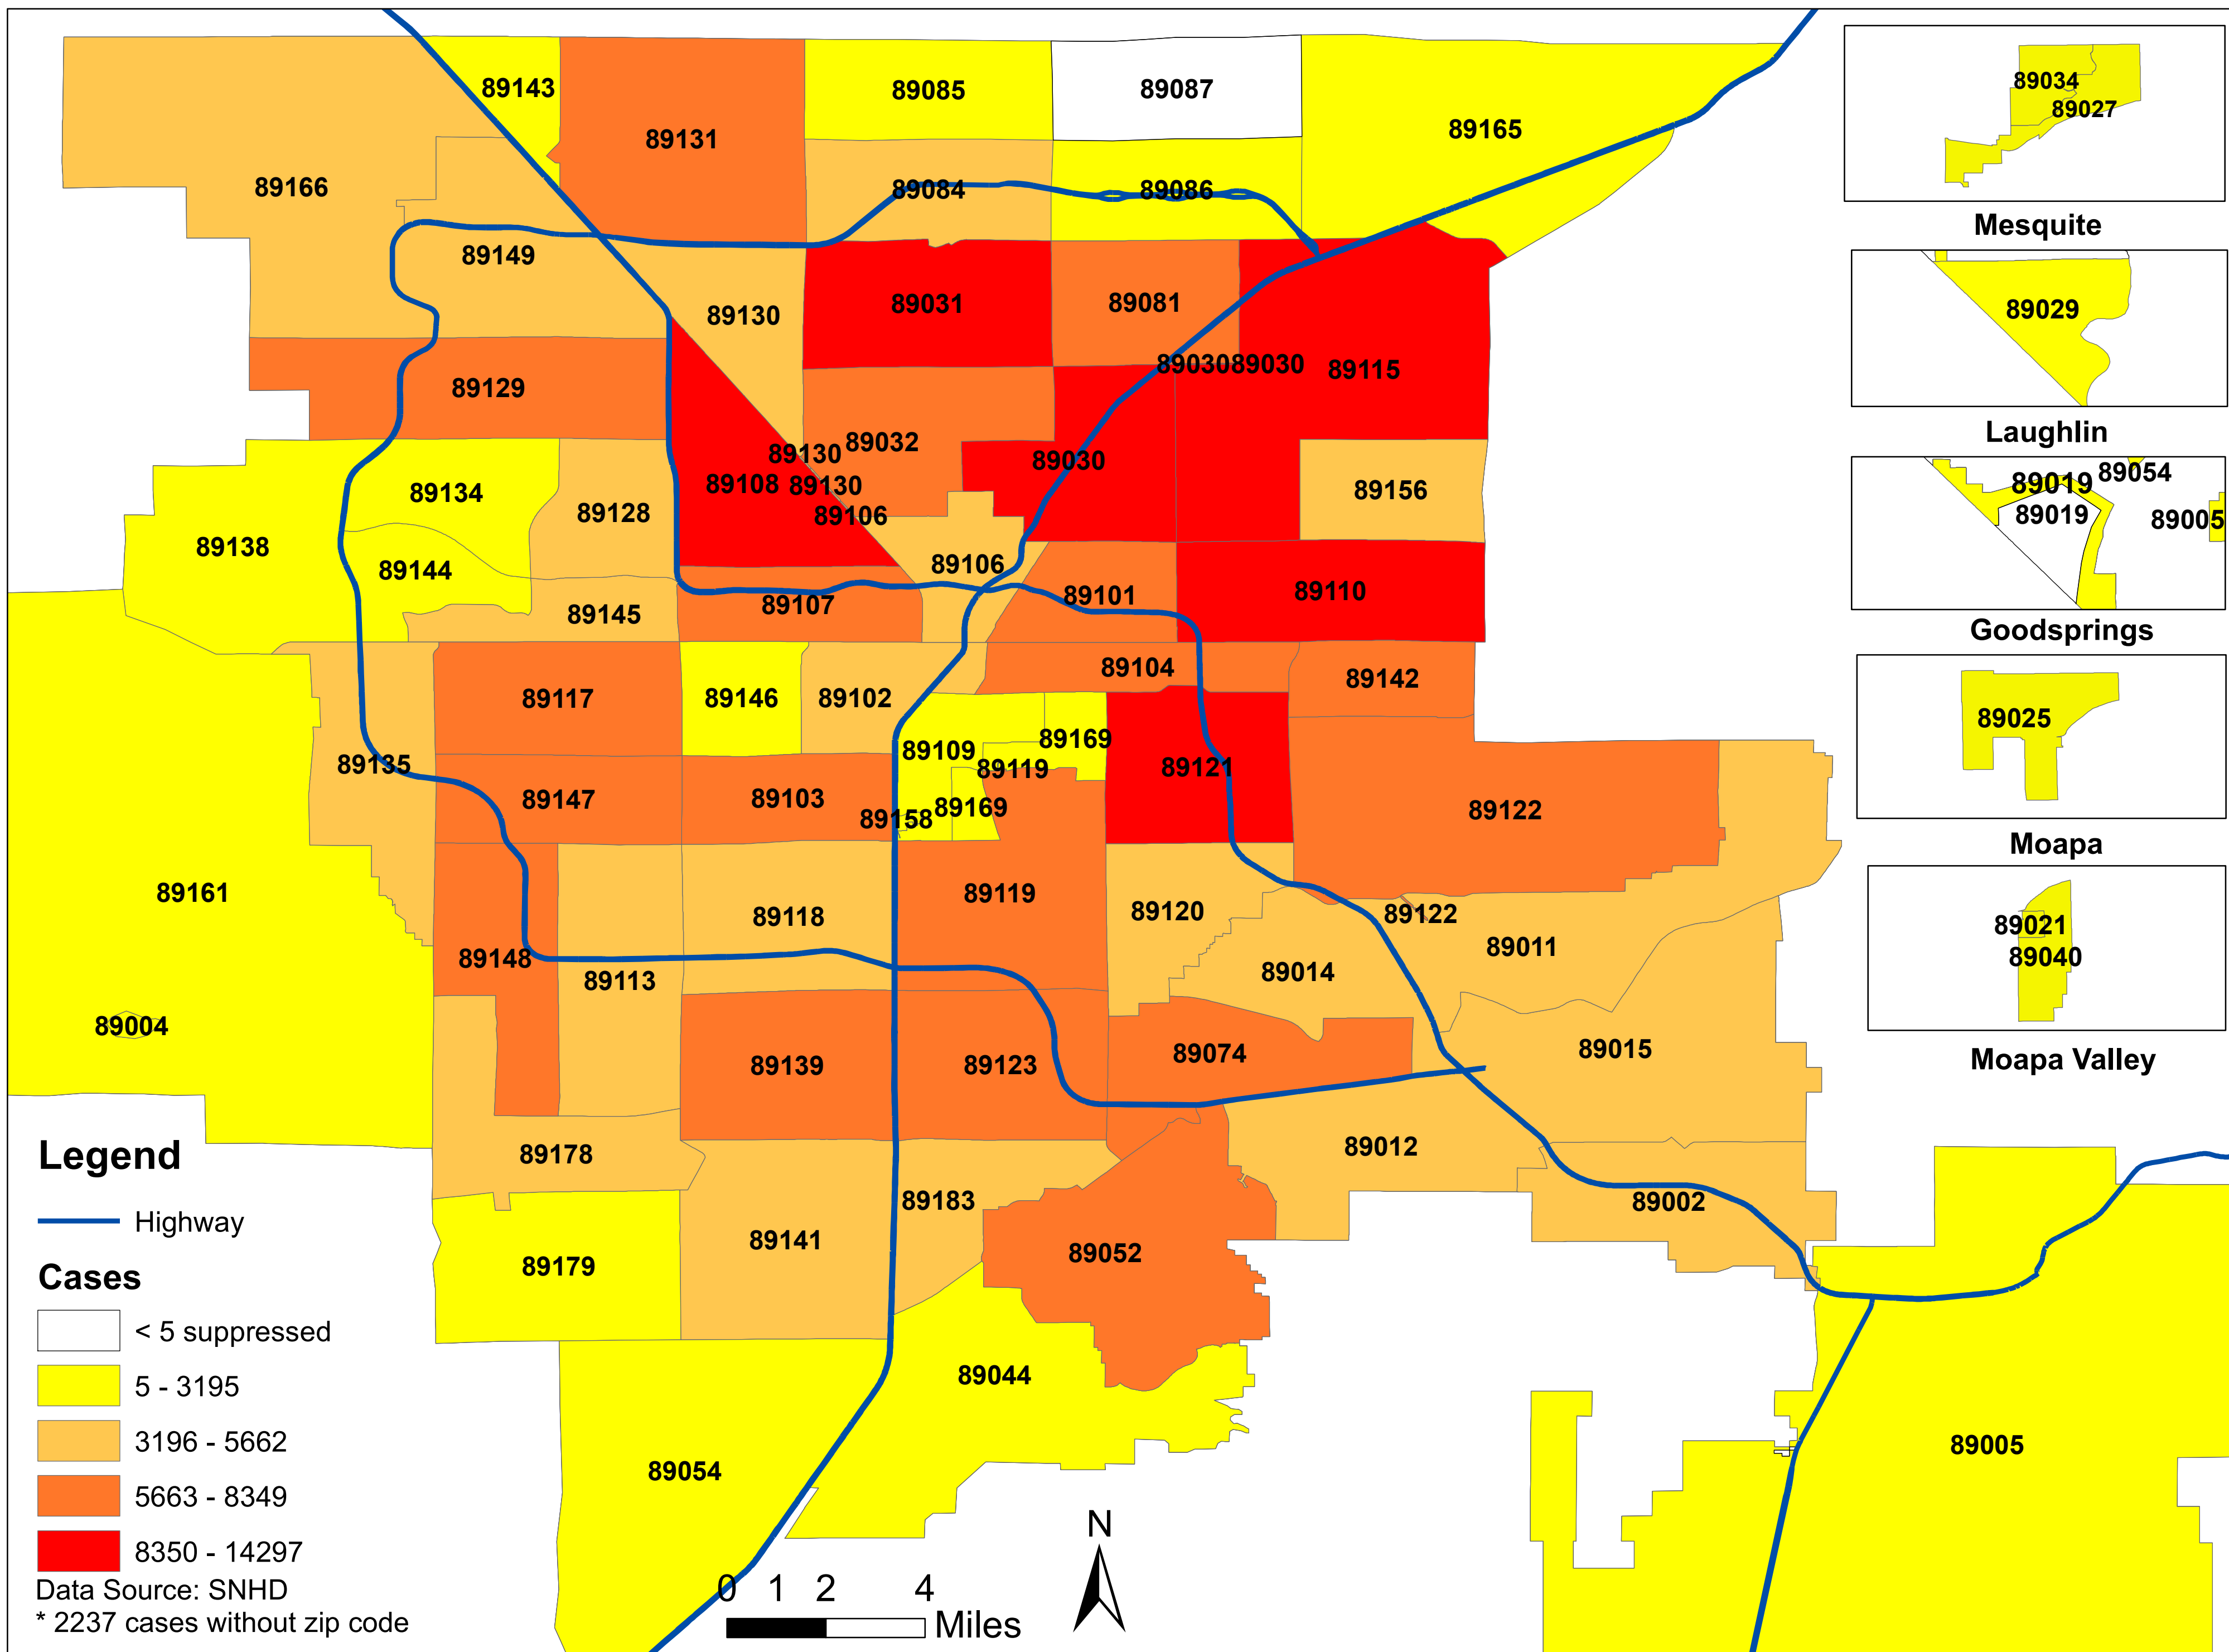

# Number of COVID-19 cases by zip code in Clark county (10.17.2021)

**Note: More than 5 cases reported from 89124**