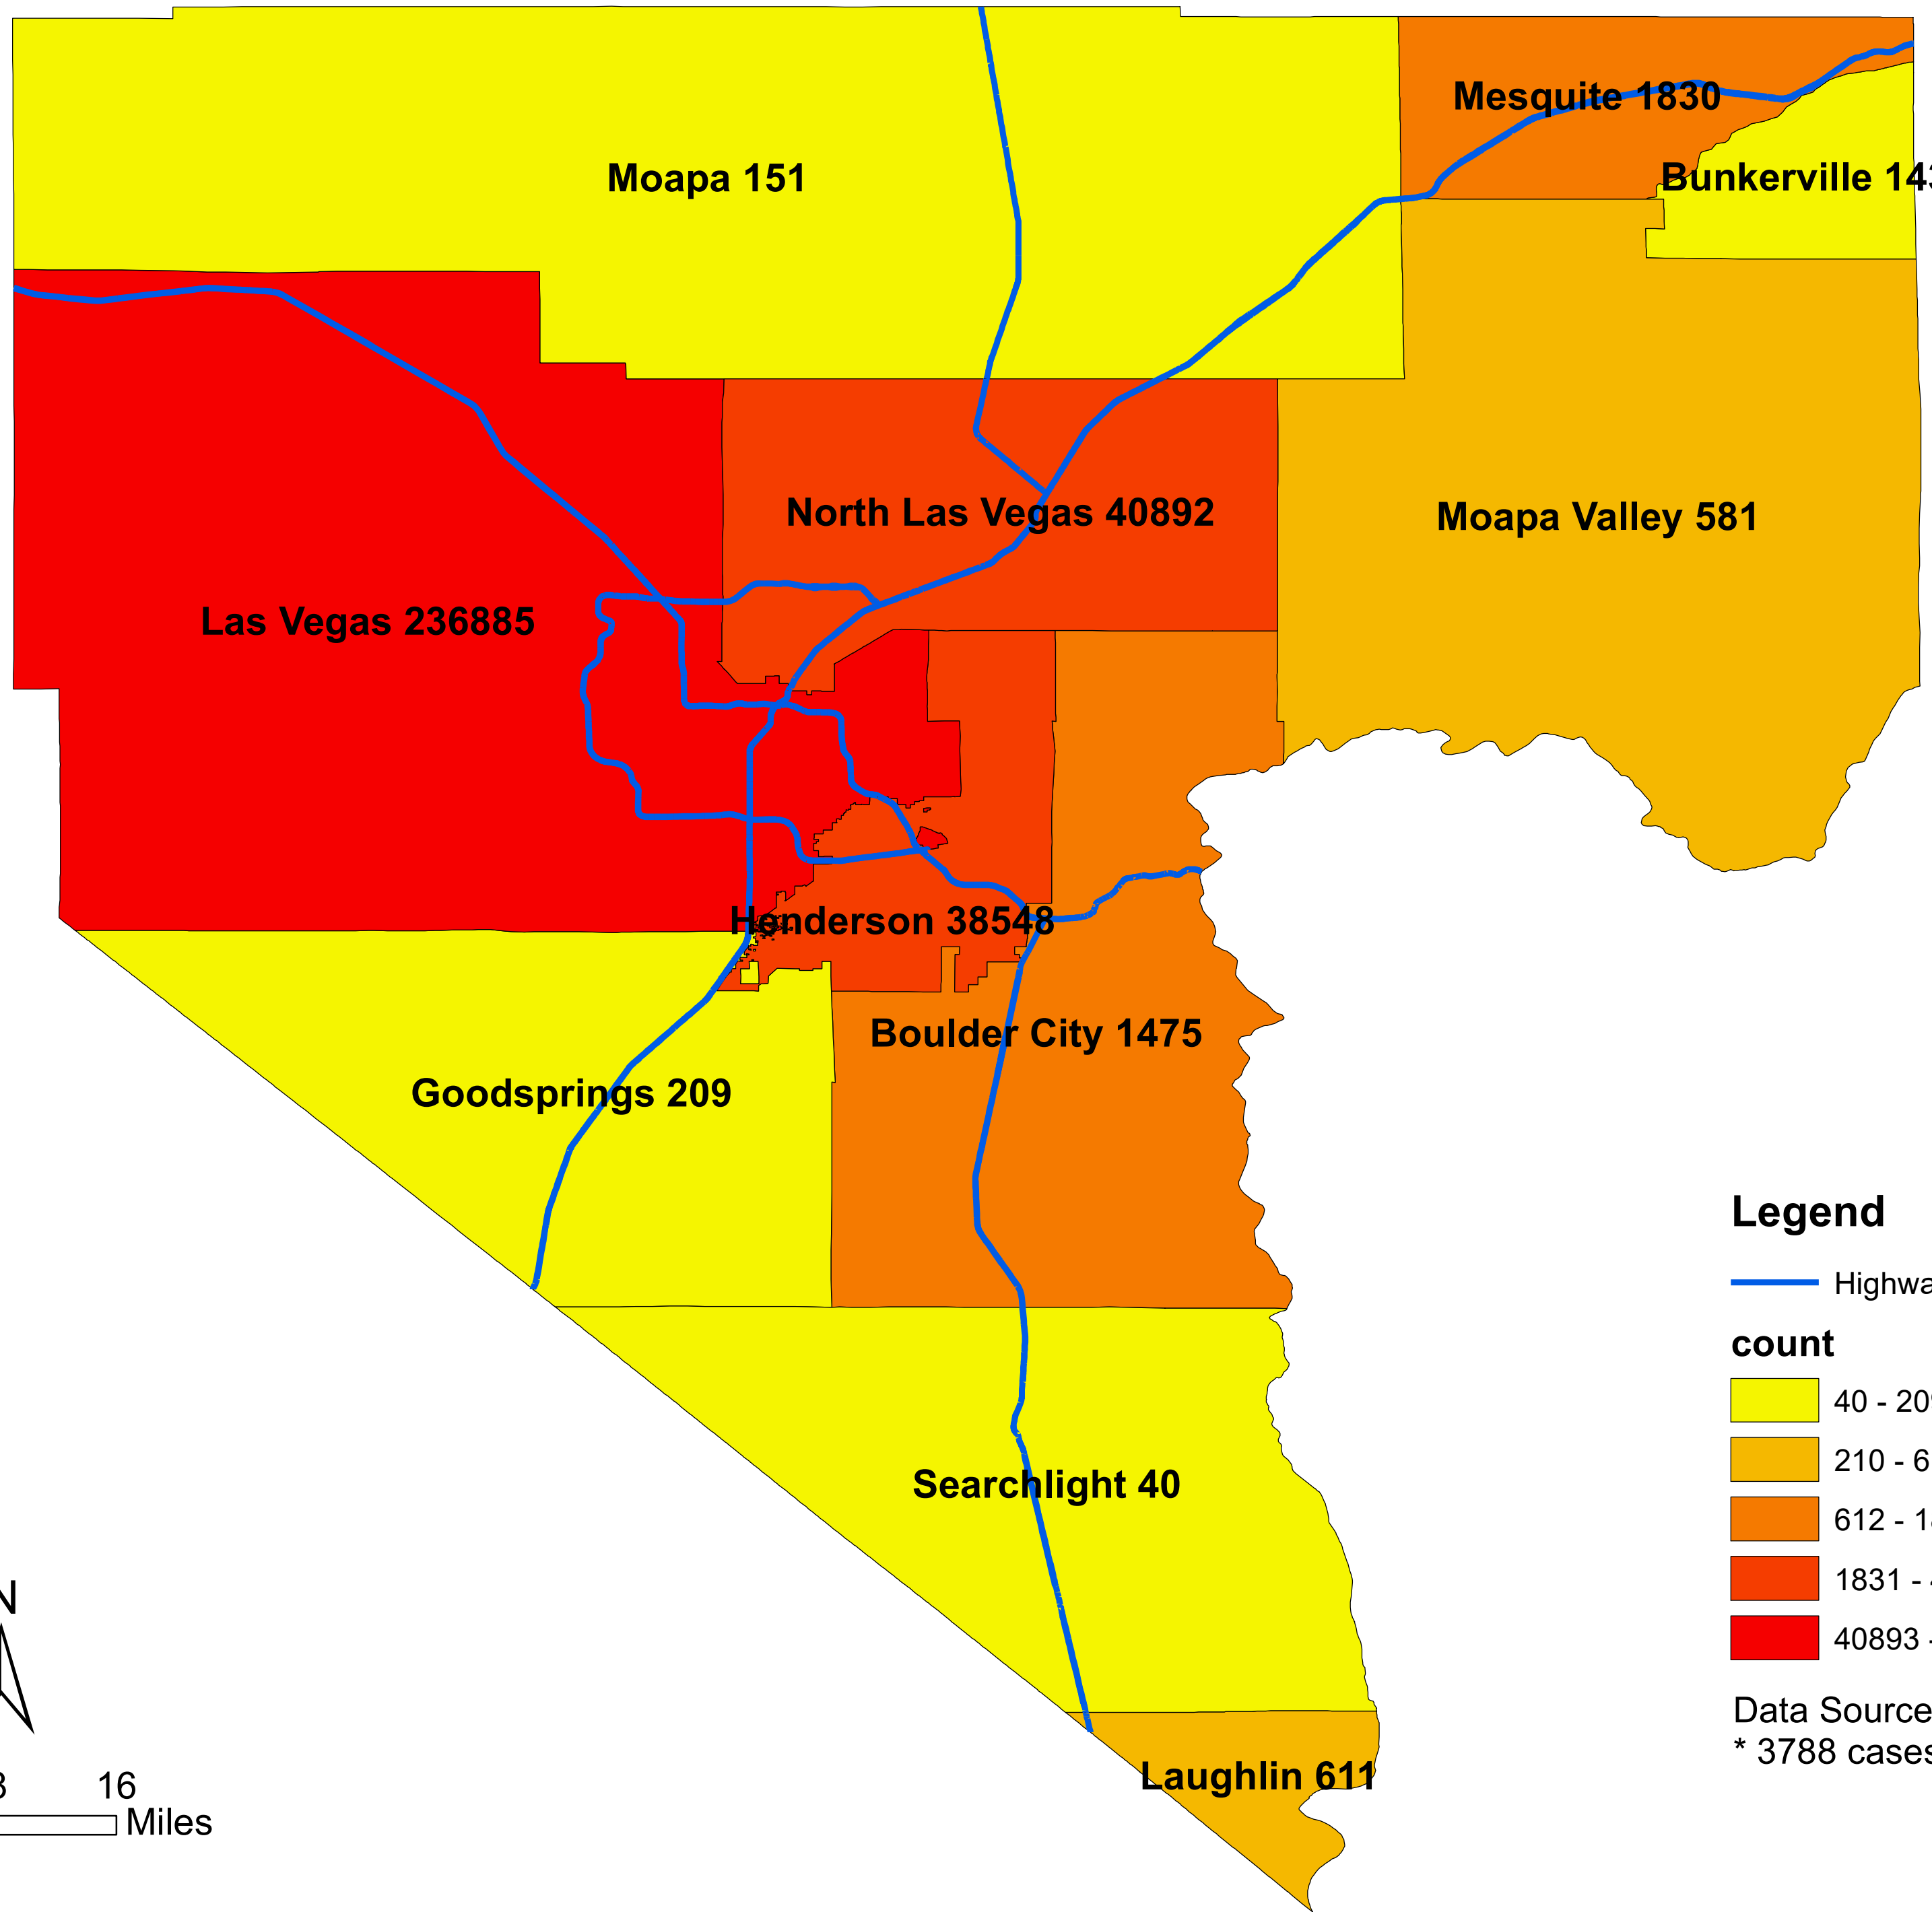

Number of COVID-19 cases by city in Clark county (10.17.2021)

Legend

— Highway

count

Data Source: SNHD

* 3788 cases without city information

0 4 8 16 Miles