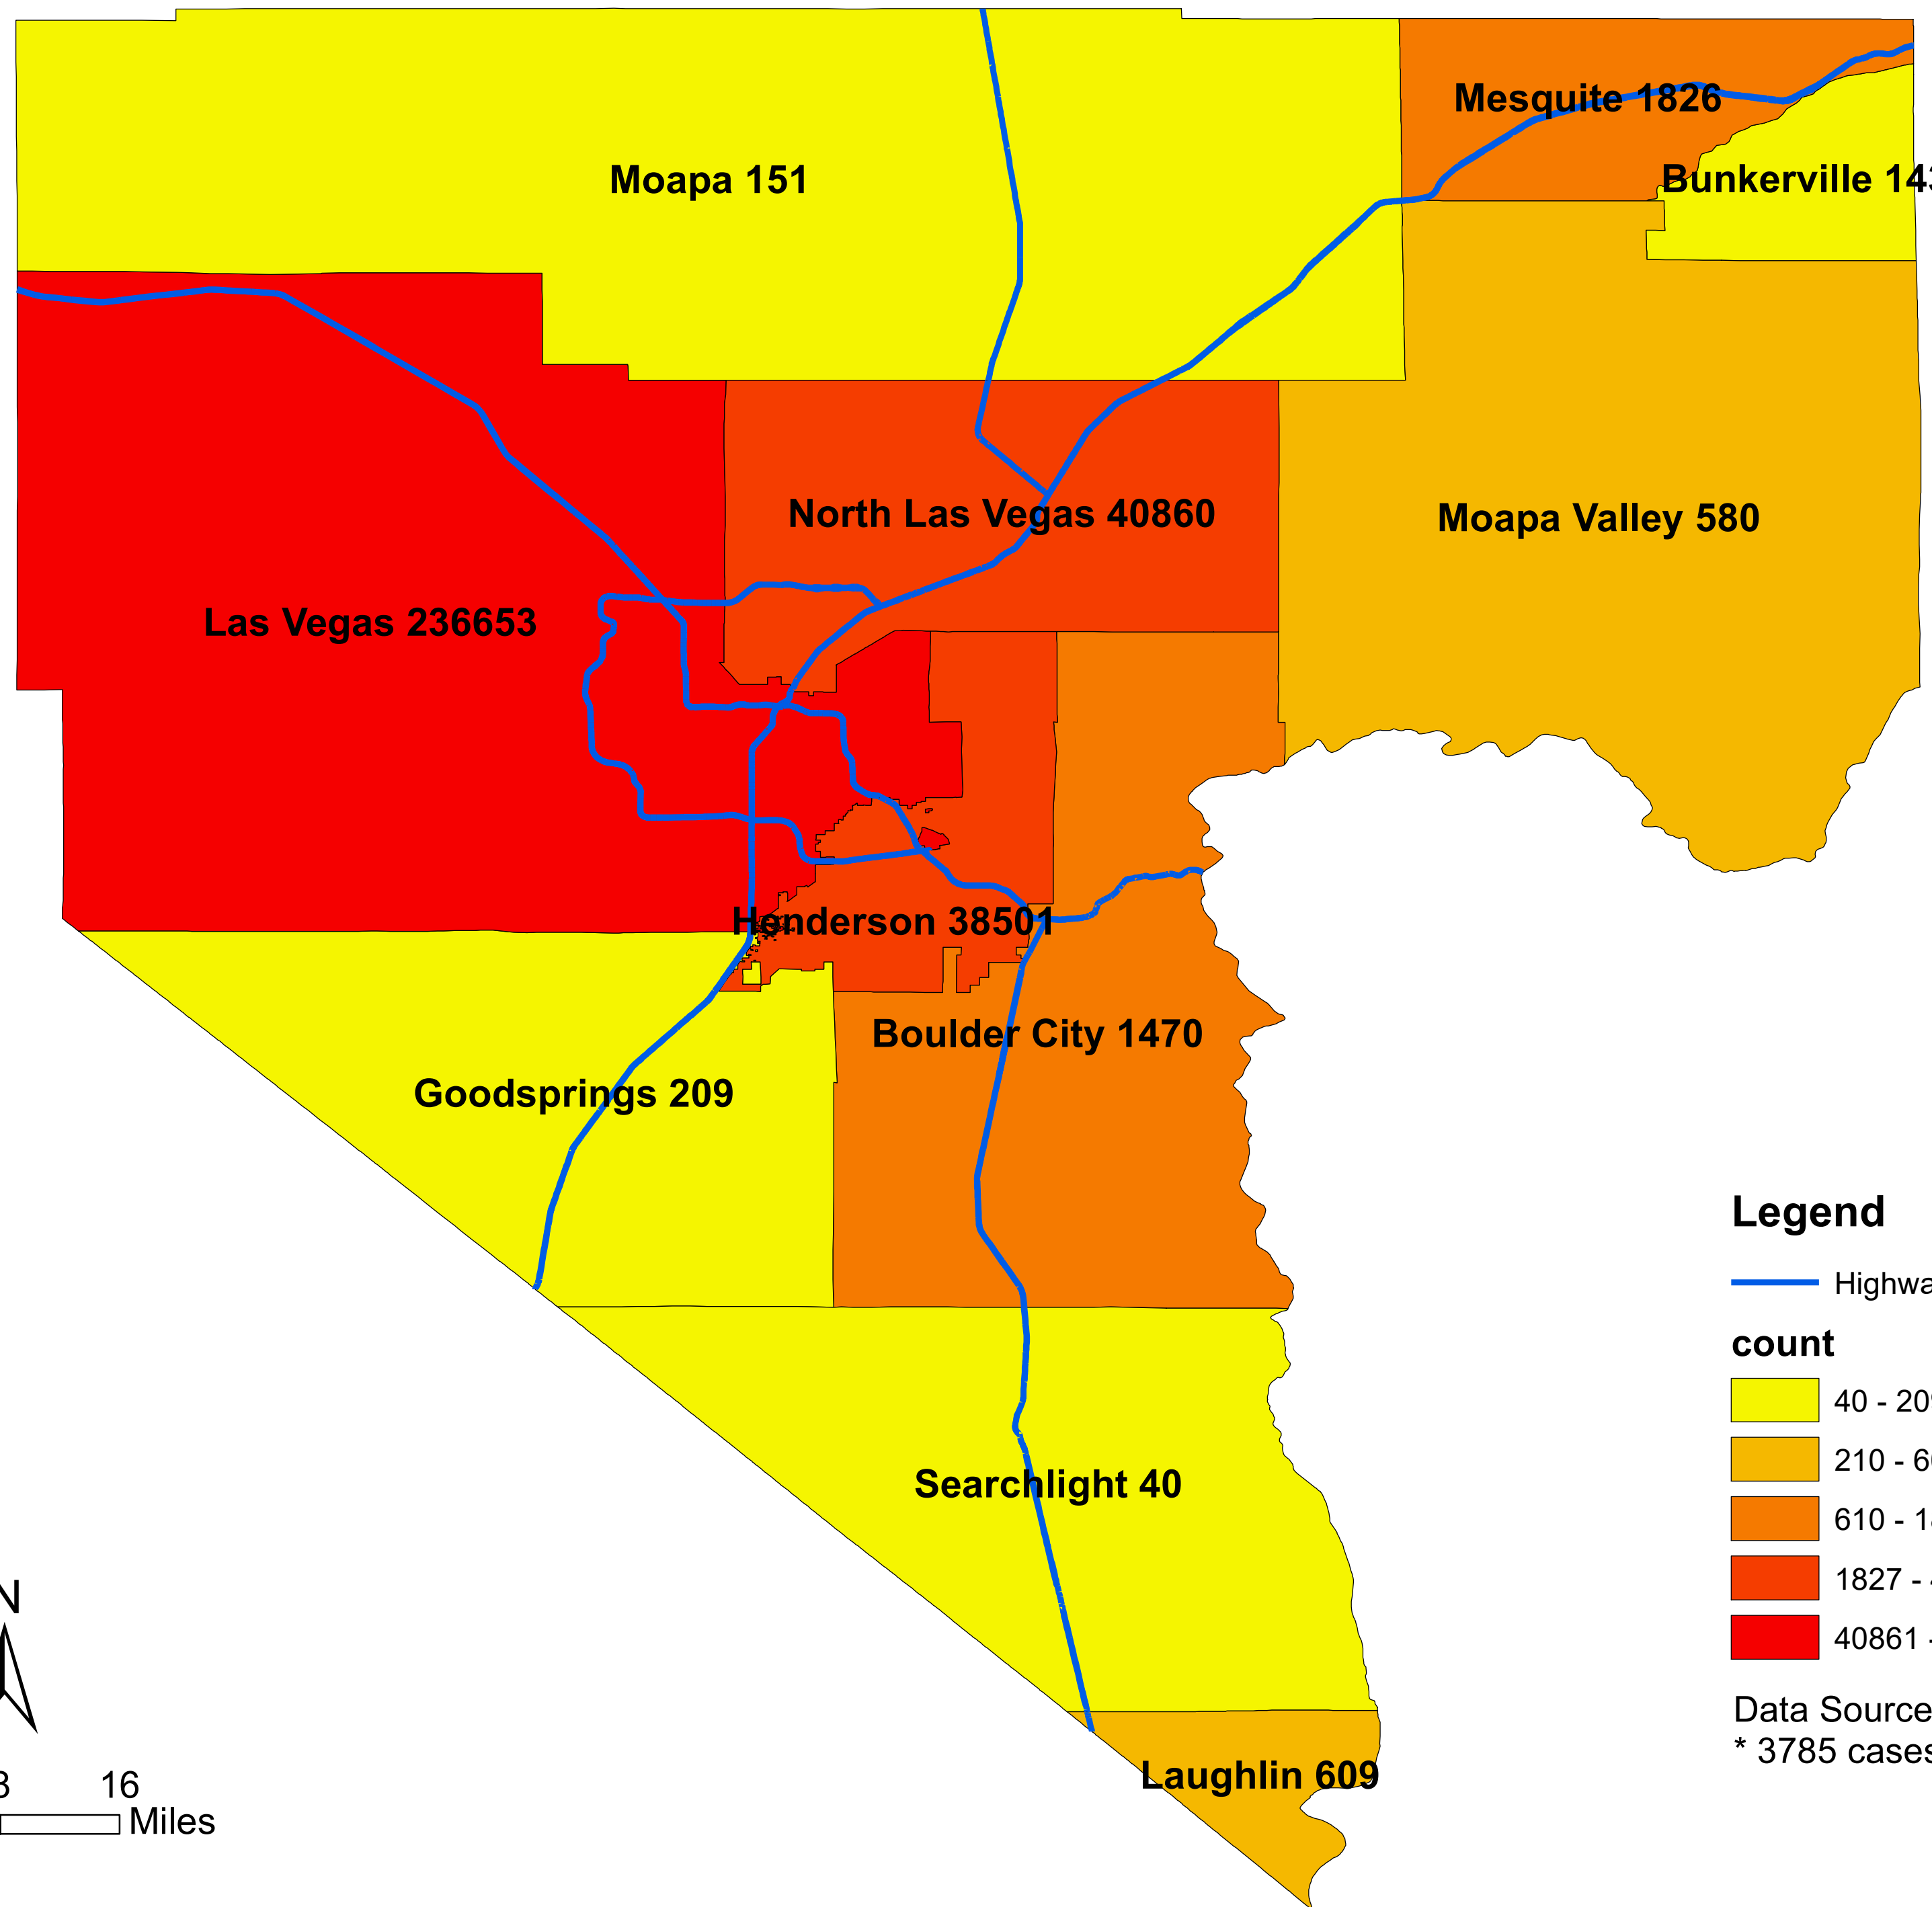

Number of COVID-19 cases by city in Clark county (10.16.2021)

Legend

— Highway

count

- 40 - 209
- 210 - 609
- 610 - 1826
- 1827 - 40860
- 40861 - 236653

Data Source: SNHD

* 3785 cases without city information

0 4 8 16 Miles