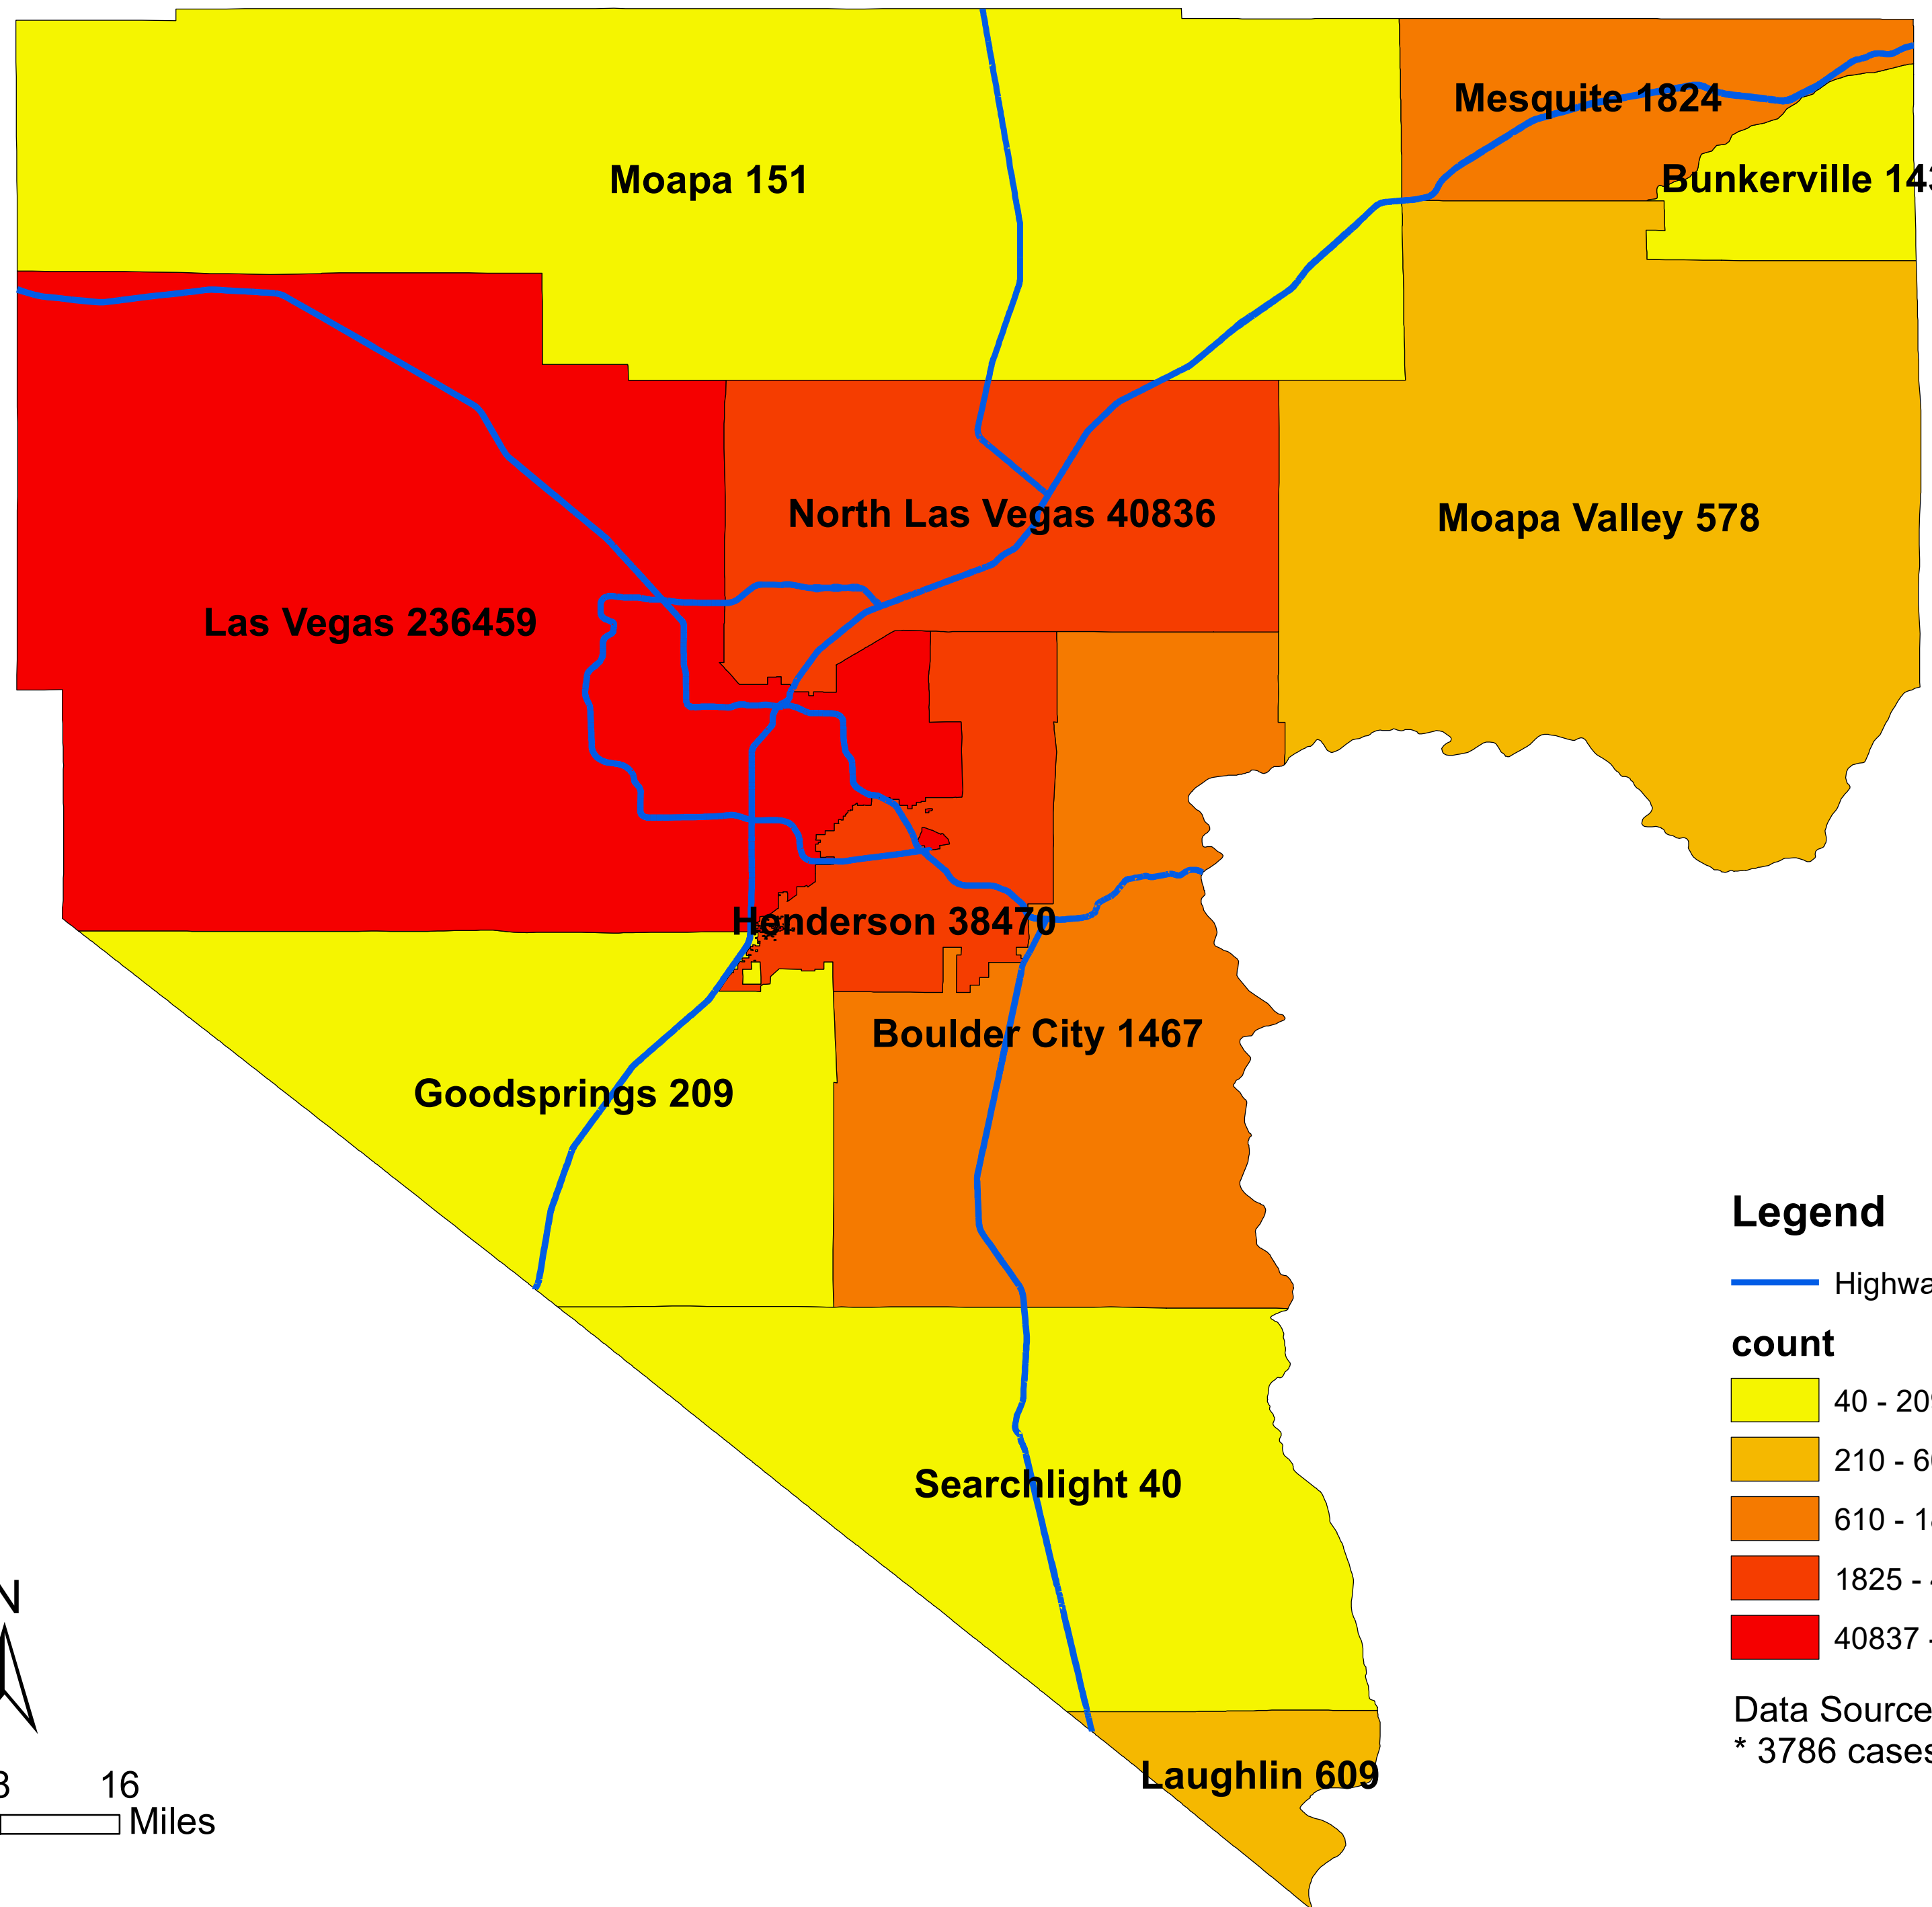

# Number of COVID-19 cases by city in Clark county (10.15.2021)

## Legend

— Highway

### count

- 40 - 209
- 210 - 609
- 610 - 1824
- 1825 - 40836
- 40837 - 236459

Data Source: SNHD

\* 3786 cases without city information

0 4 8 16 Miles