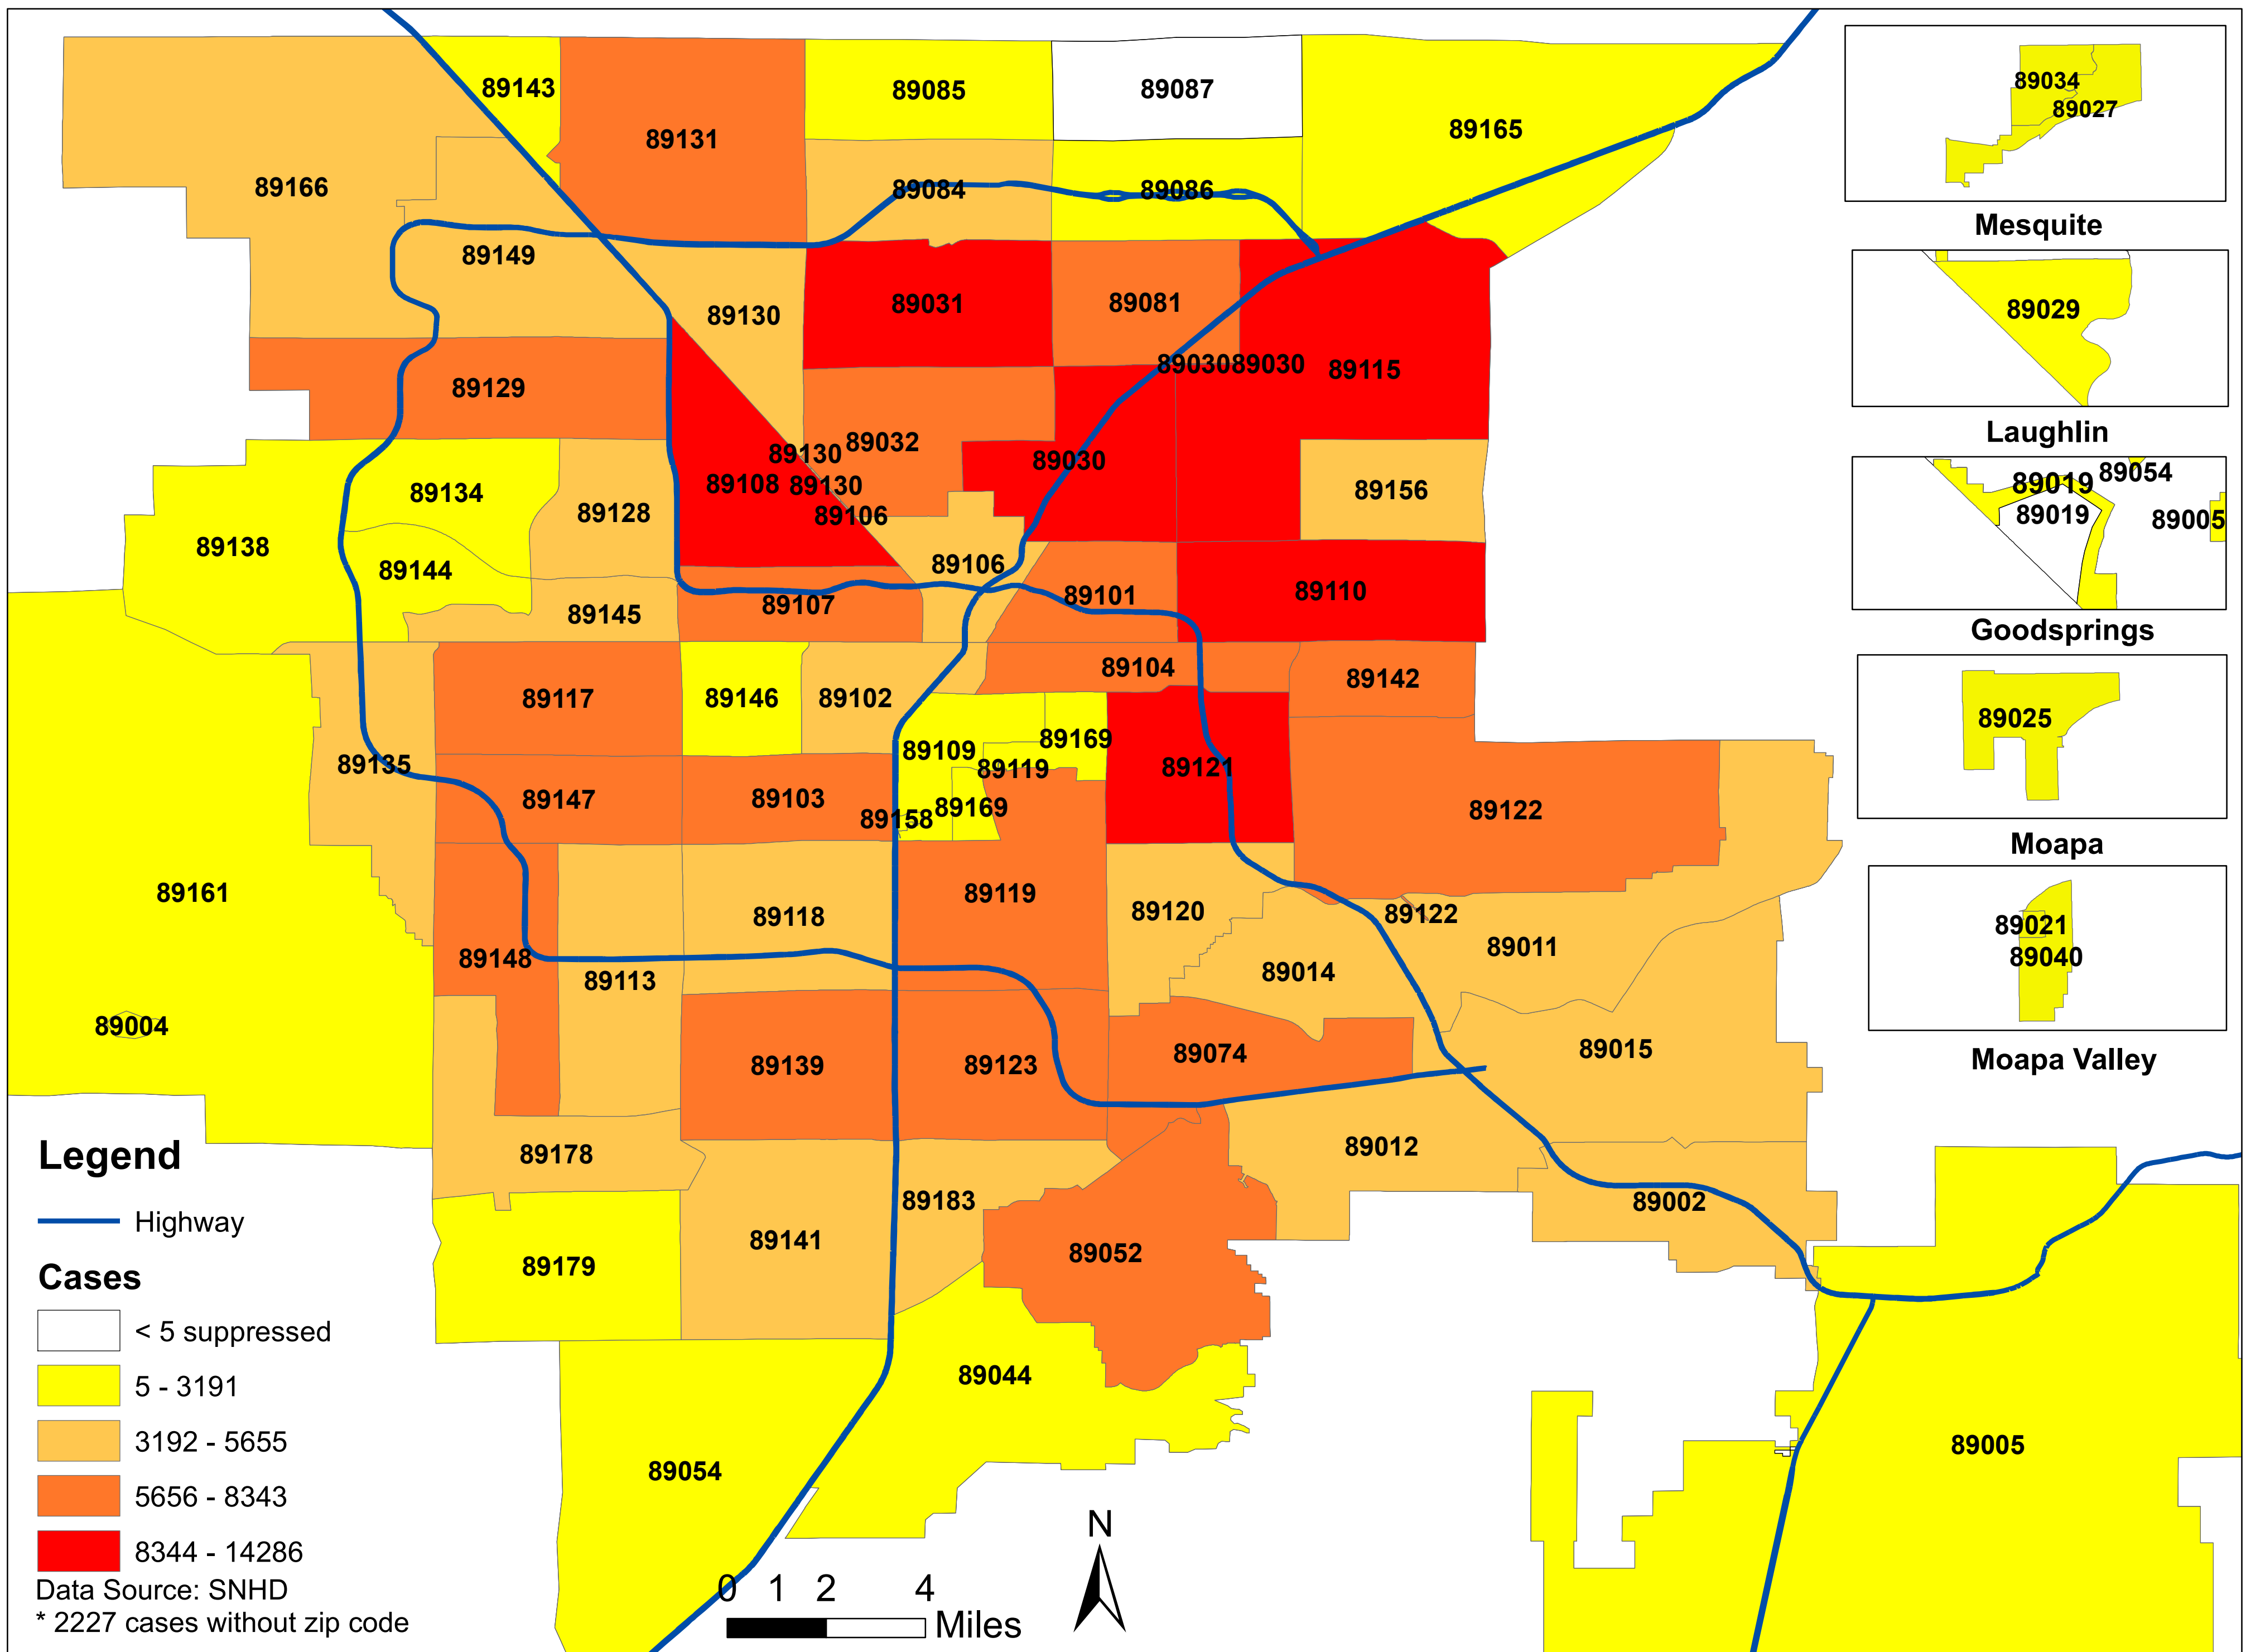

# Number of COVID-19 cases by zip code in Clark county (10.14.2021)

**Note: More than 5 cases reported from 89124**