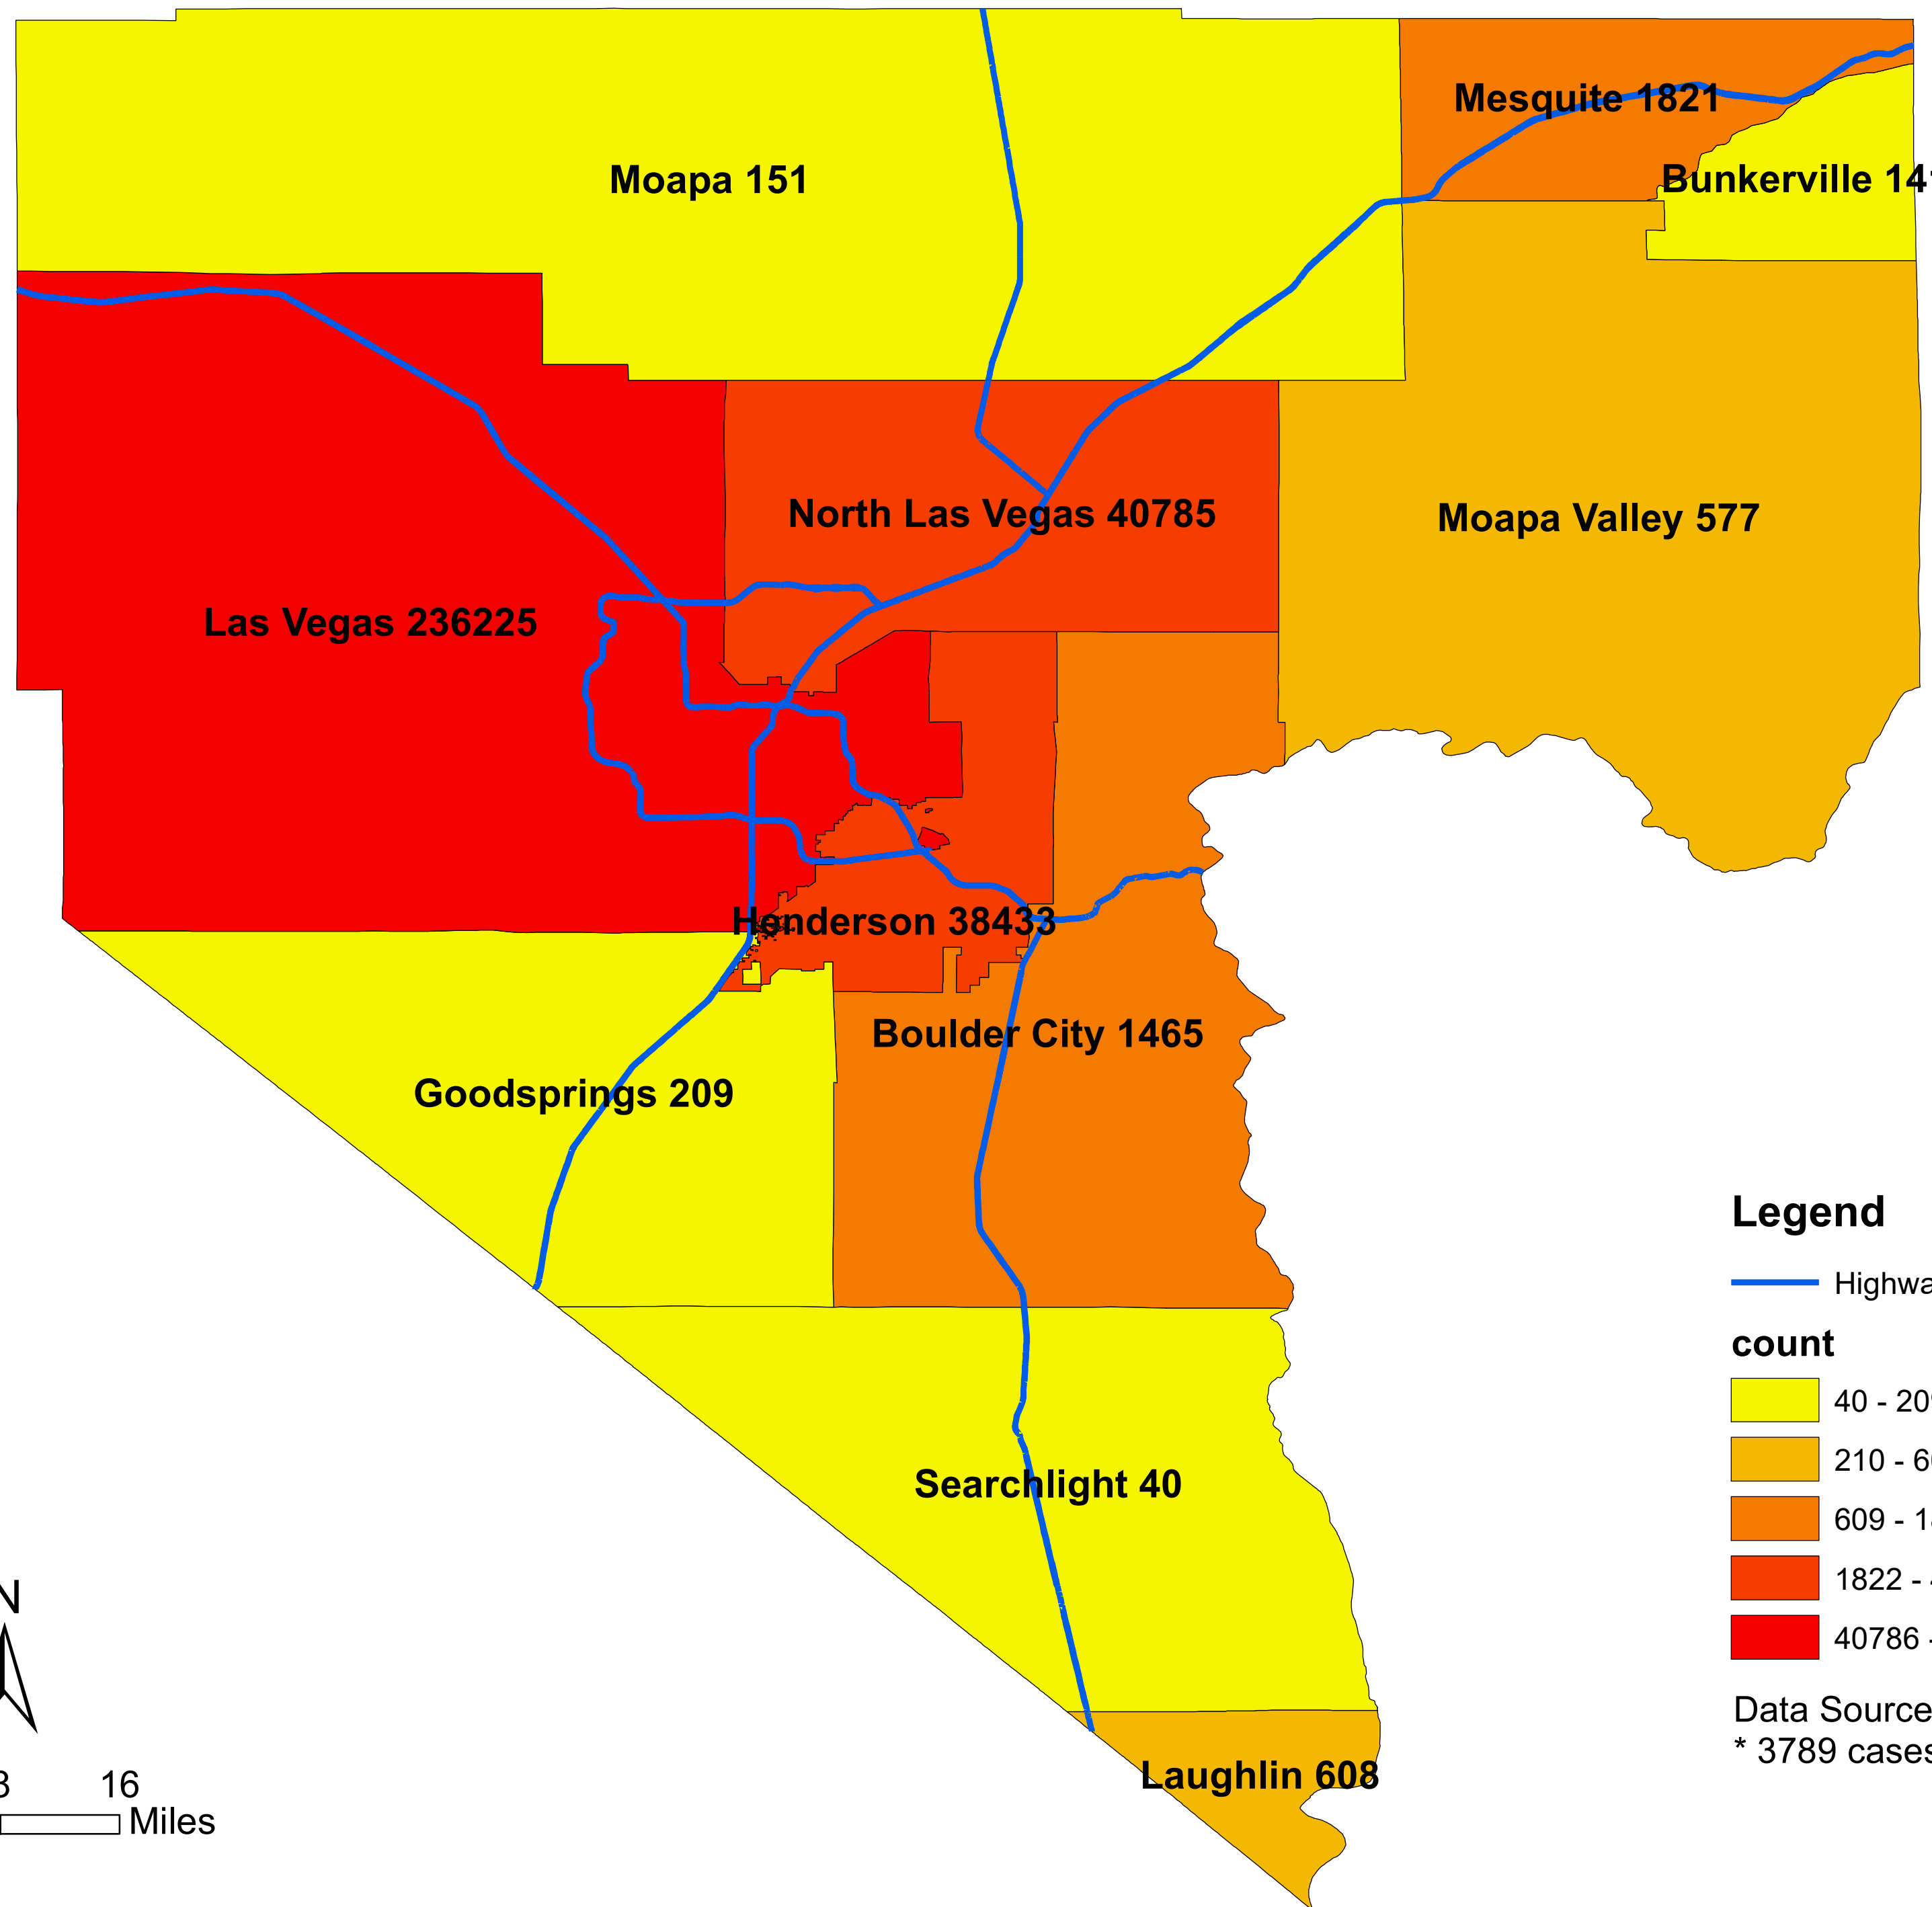

Number of COVID-19 cases by city in Clark county (10.14.2021)

Legend

— Highway

count

- 40 - 209
- 210 - 608
- 609 - 1821
- 1822 - 40785
- 40786 - 236225

Data Source: SNHD

* 3789 cases without city information

0 4 8 16 Miles