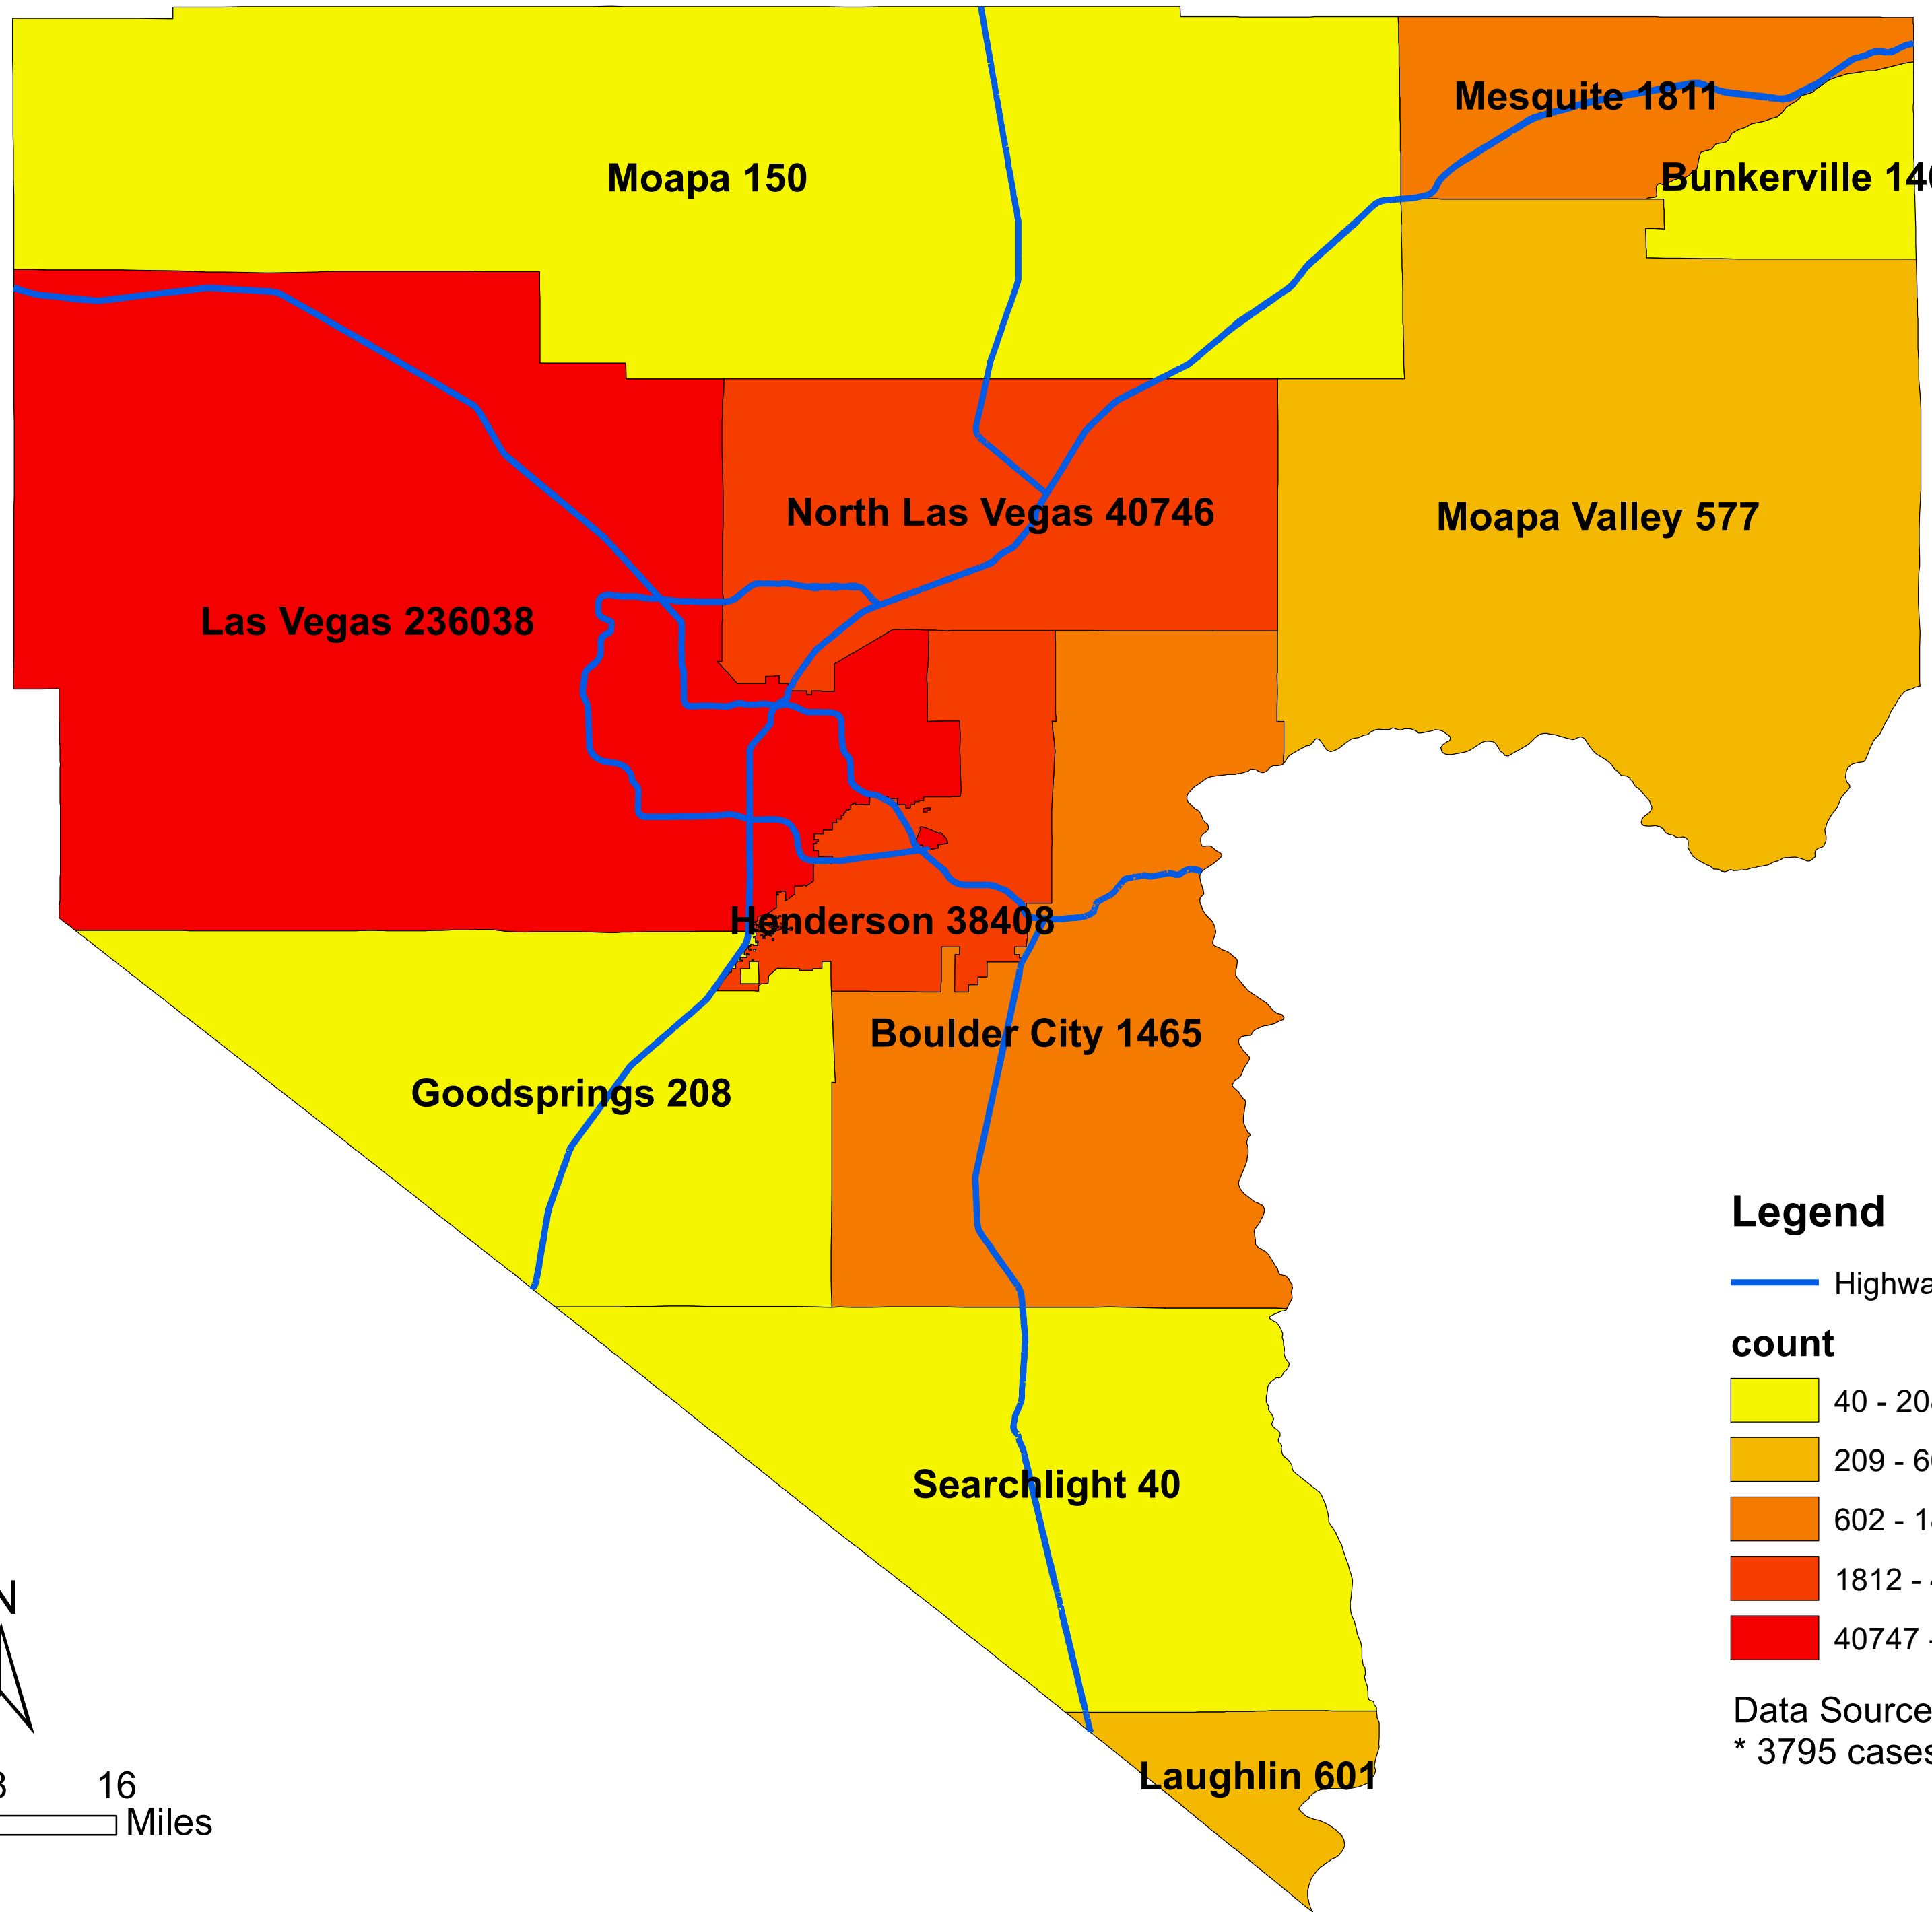

Number of COVID-19 cases by city in Clark county (10.13.2021)

Legend

— Highway

count

Data Source: SNHD

* 3795 cases without city information

0 4 8 16 Miles