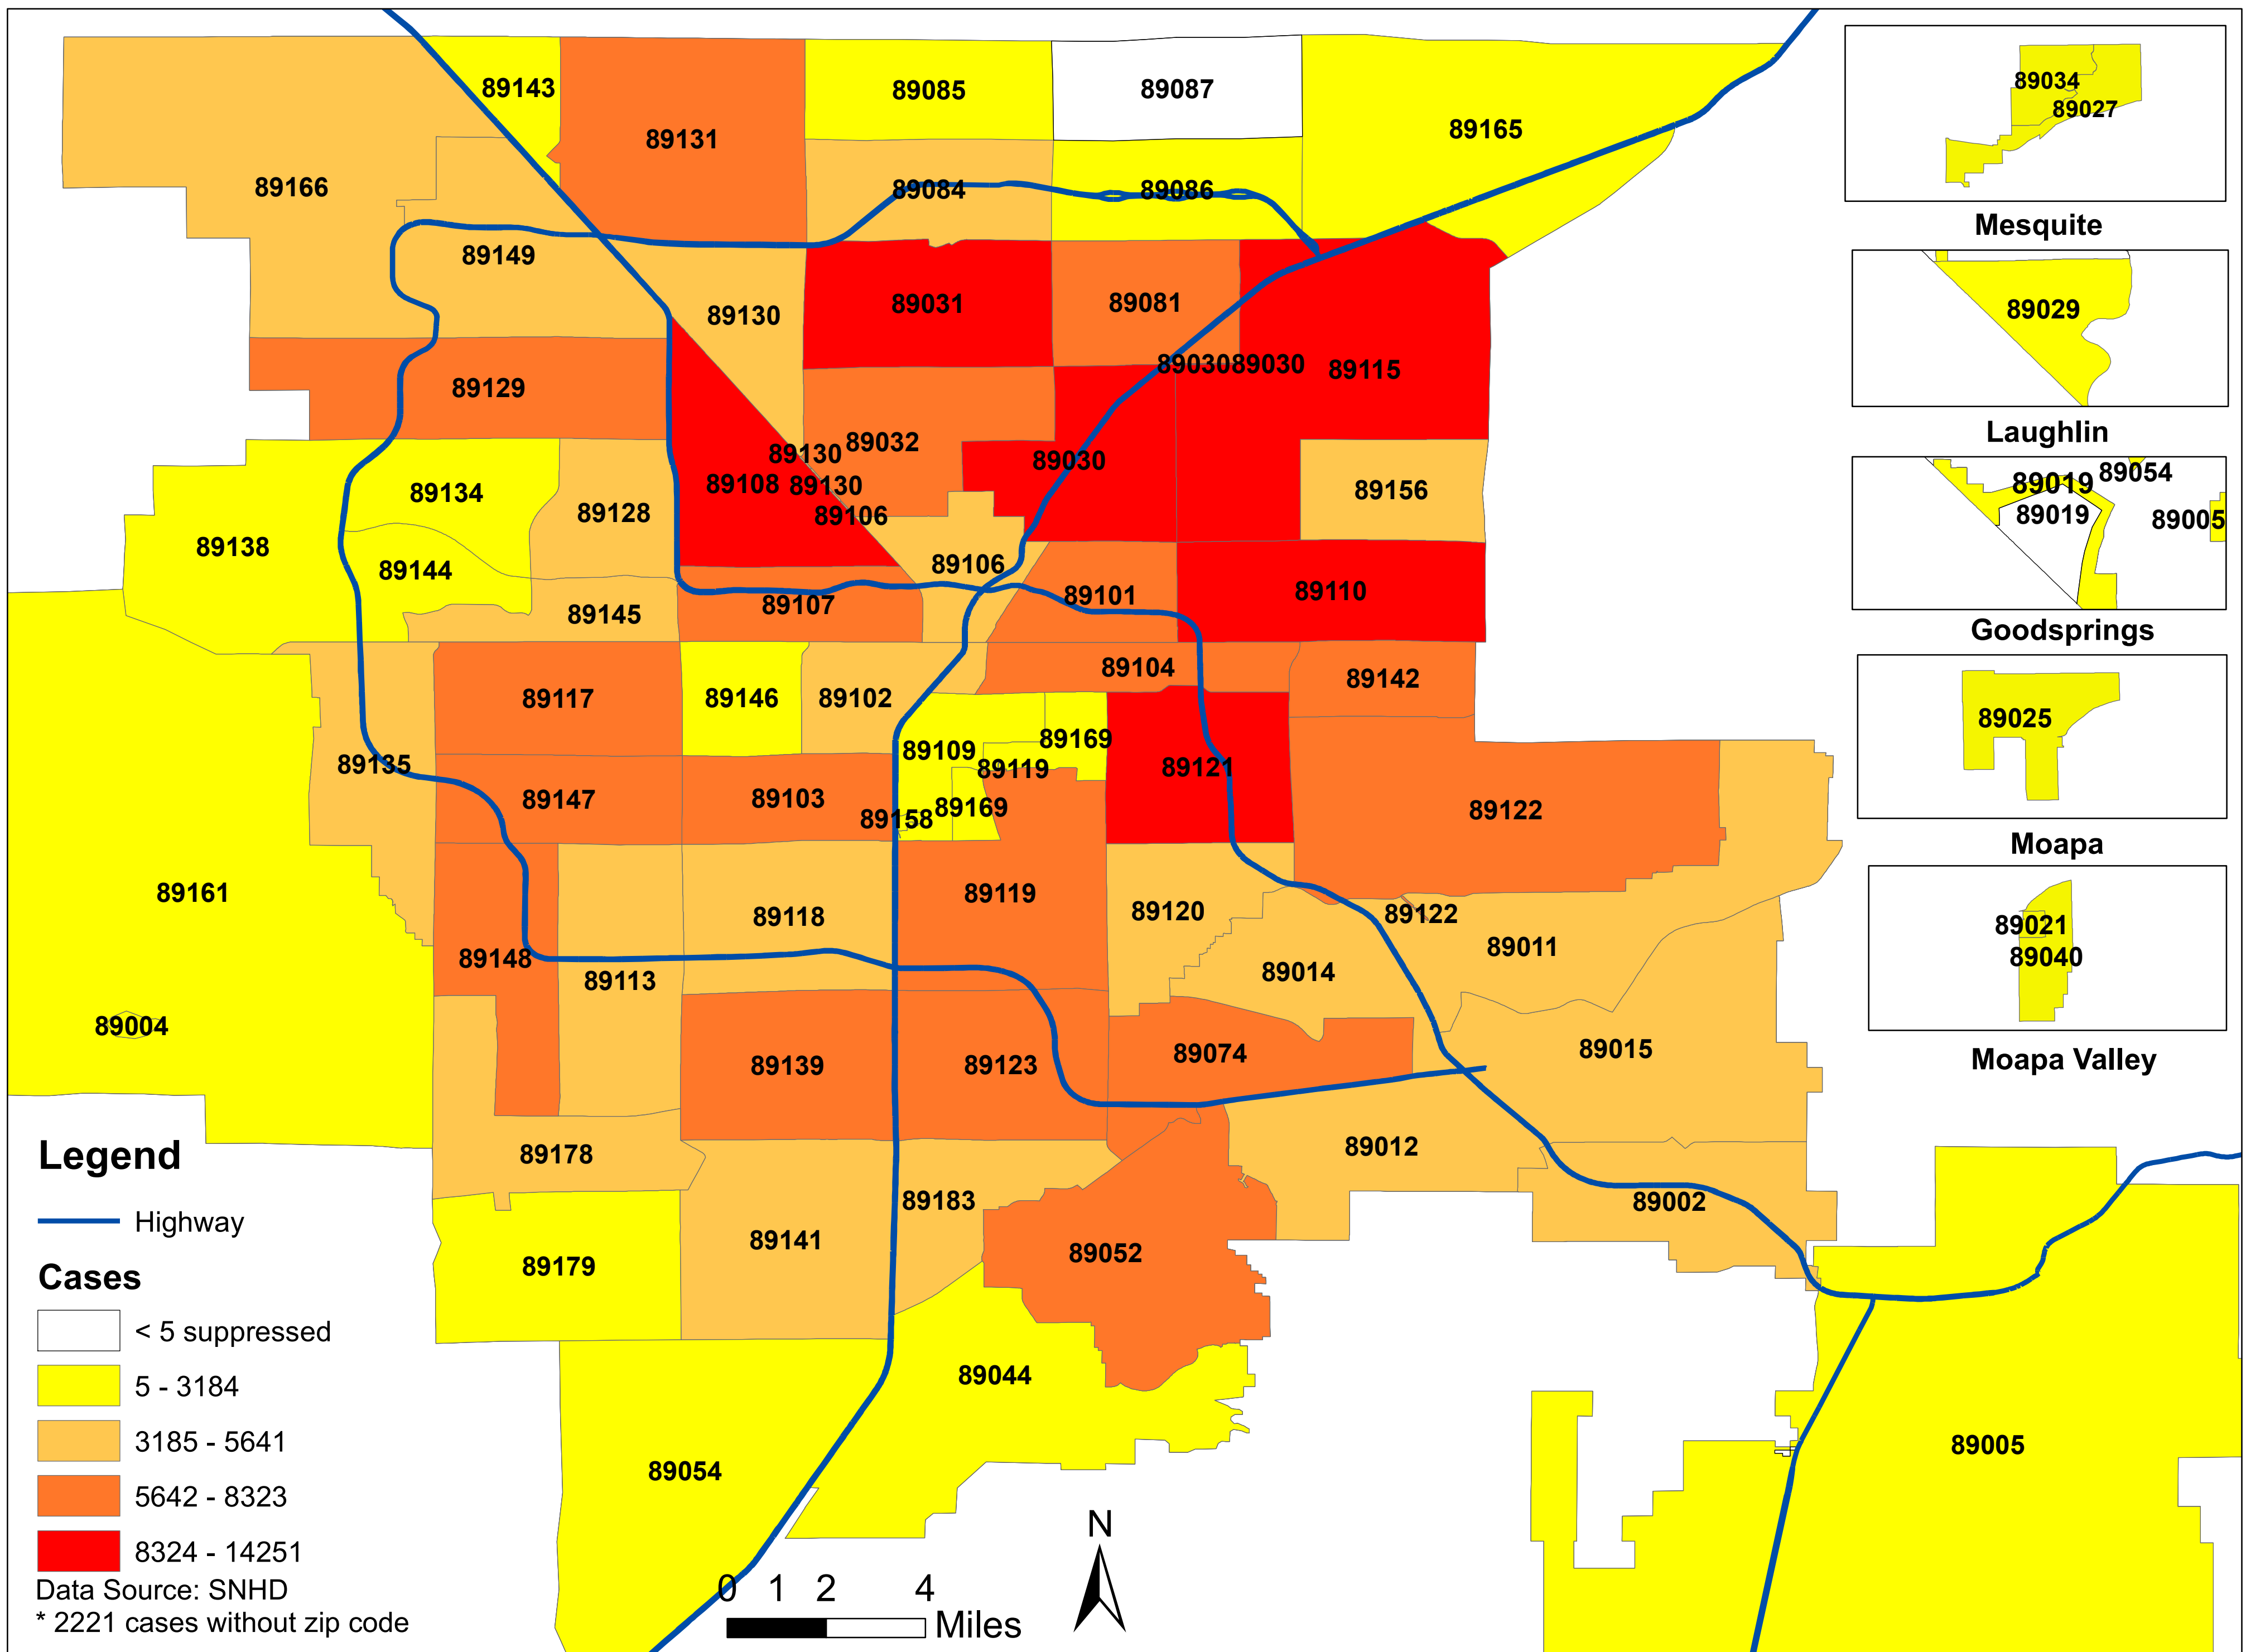

# Number of COVID-19 cases by zip code in Clark county (10.12.2021)

**Note: More than 5 cases reported from 89124**