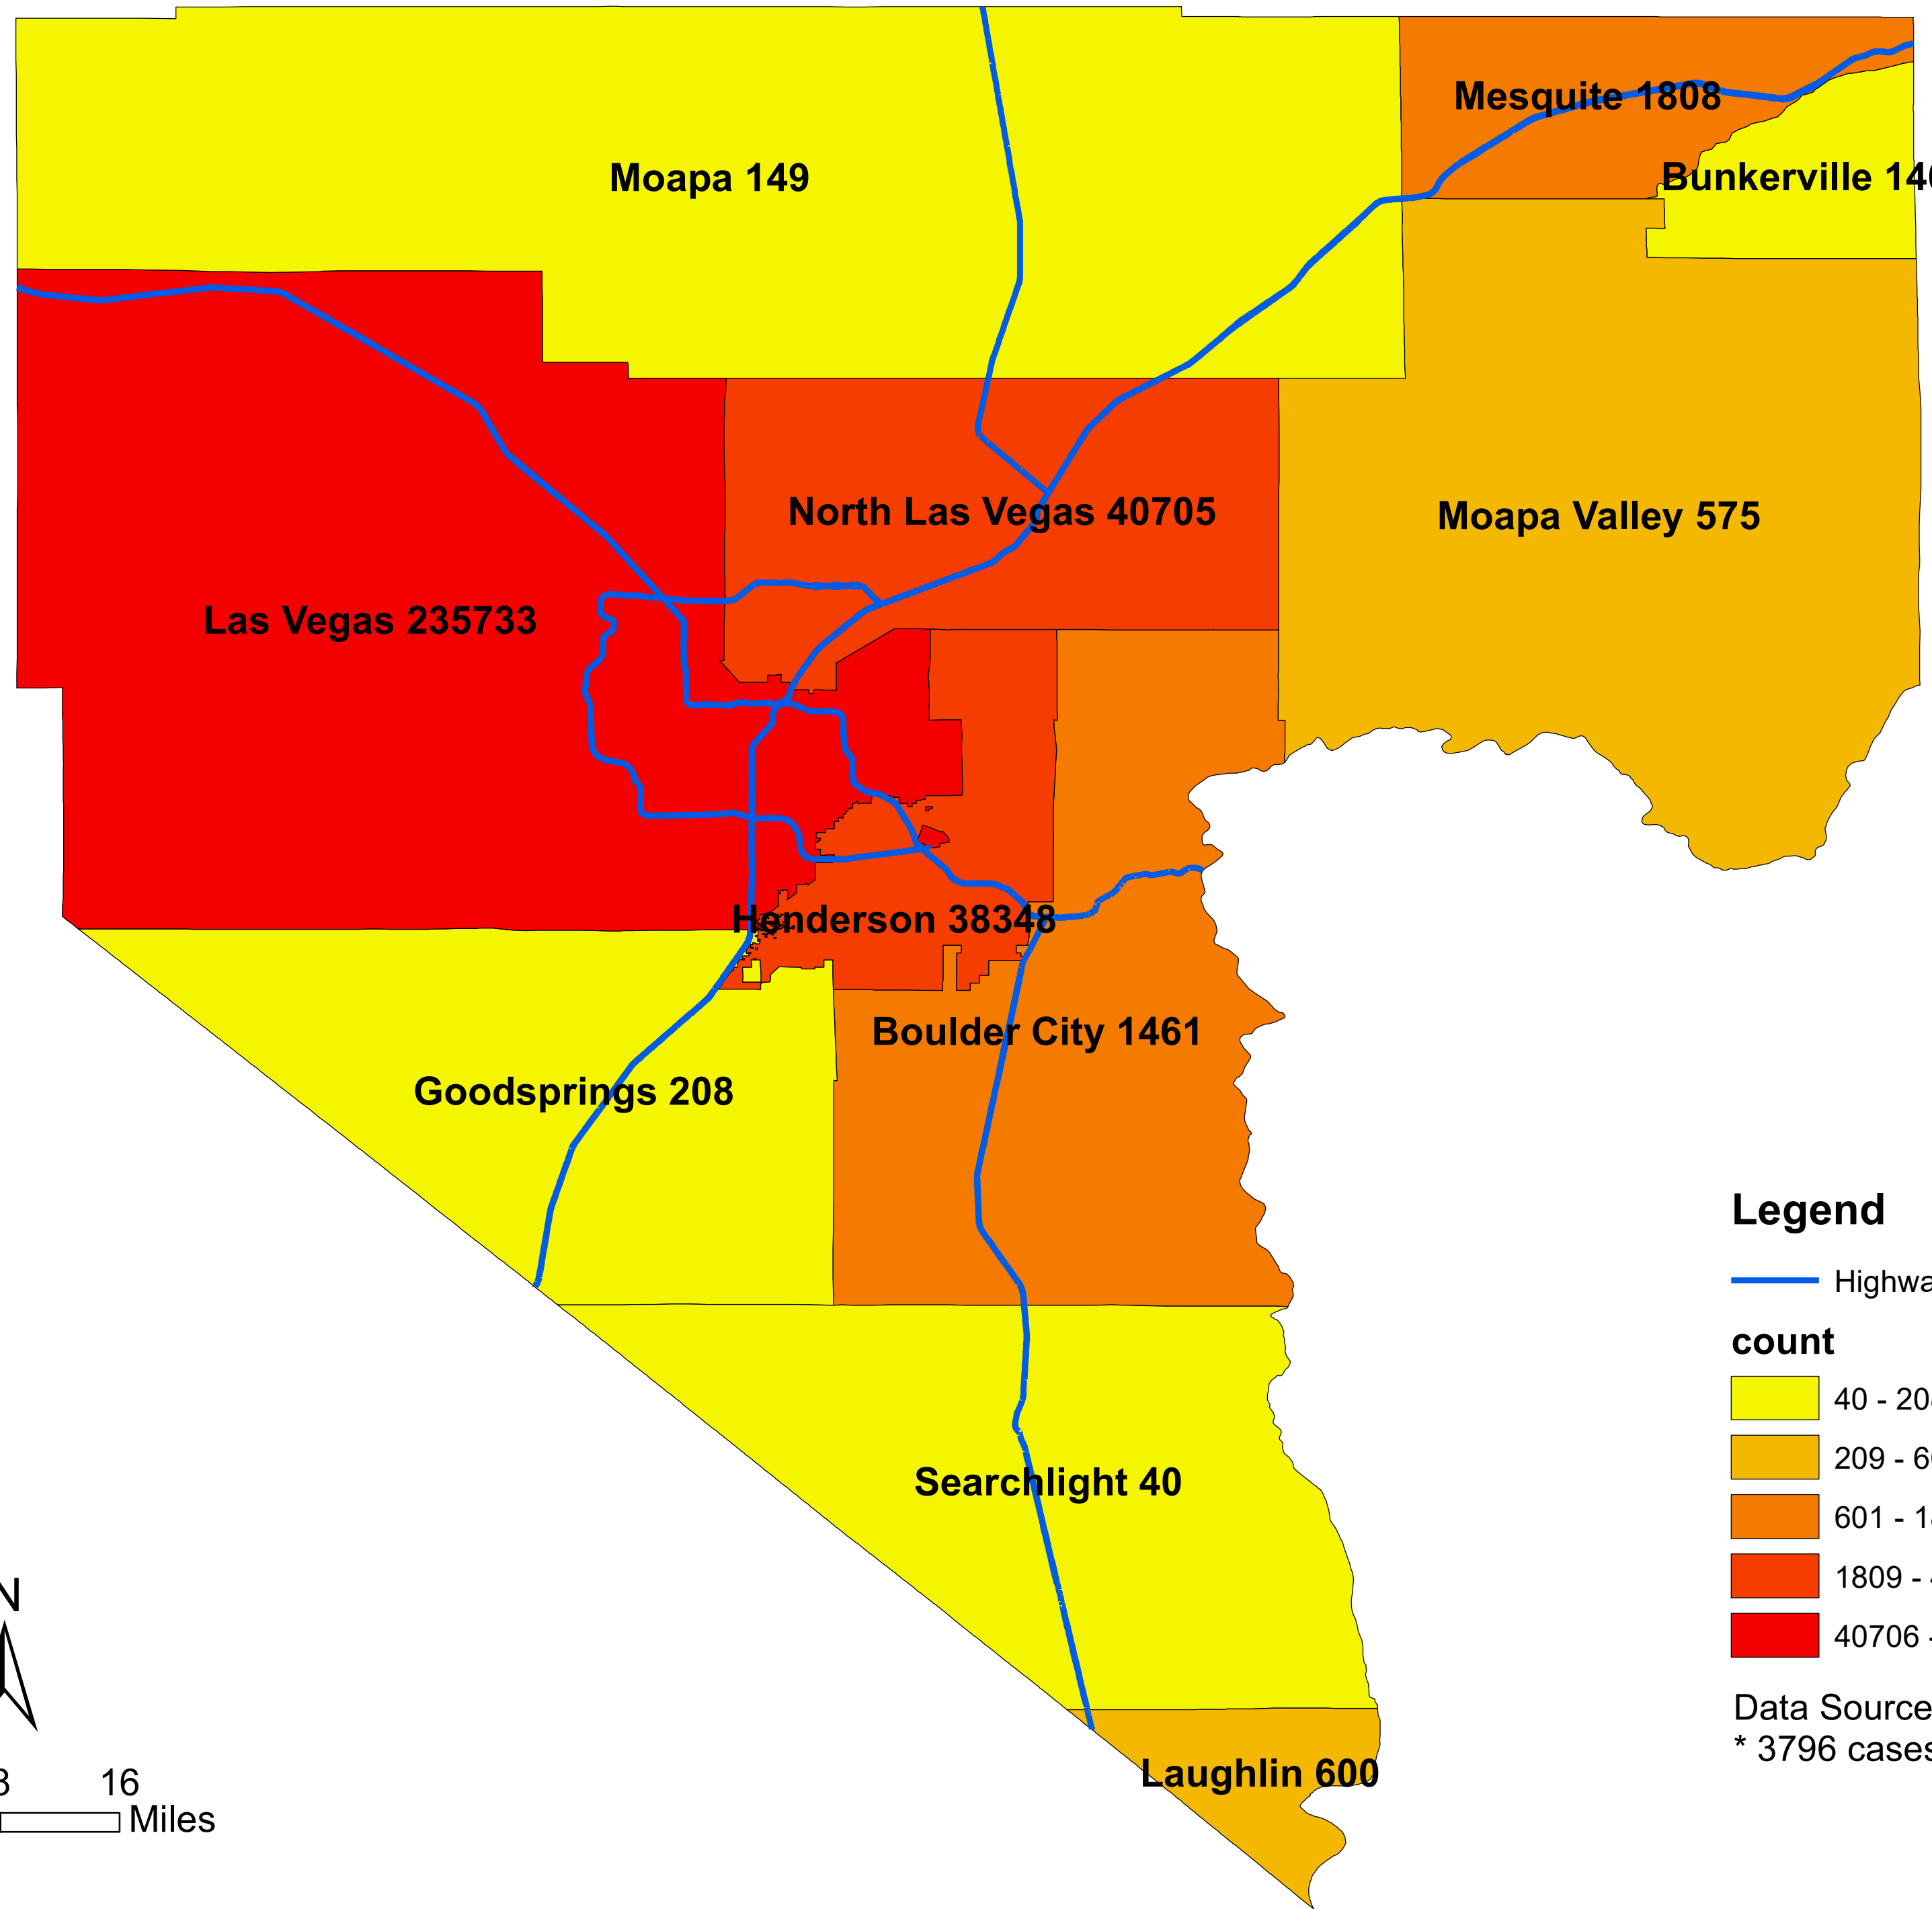

Number of COVID-19 cases by city in Clark county (10.12.2021)

Legend

— Highway

count

Data Source: SNHD

* 3796 cases without city information

0 4 8 16 Miles