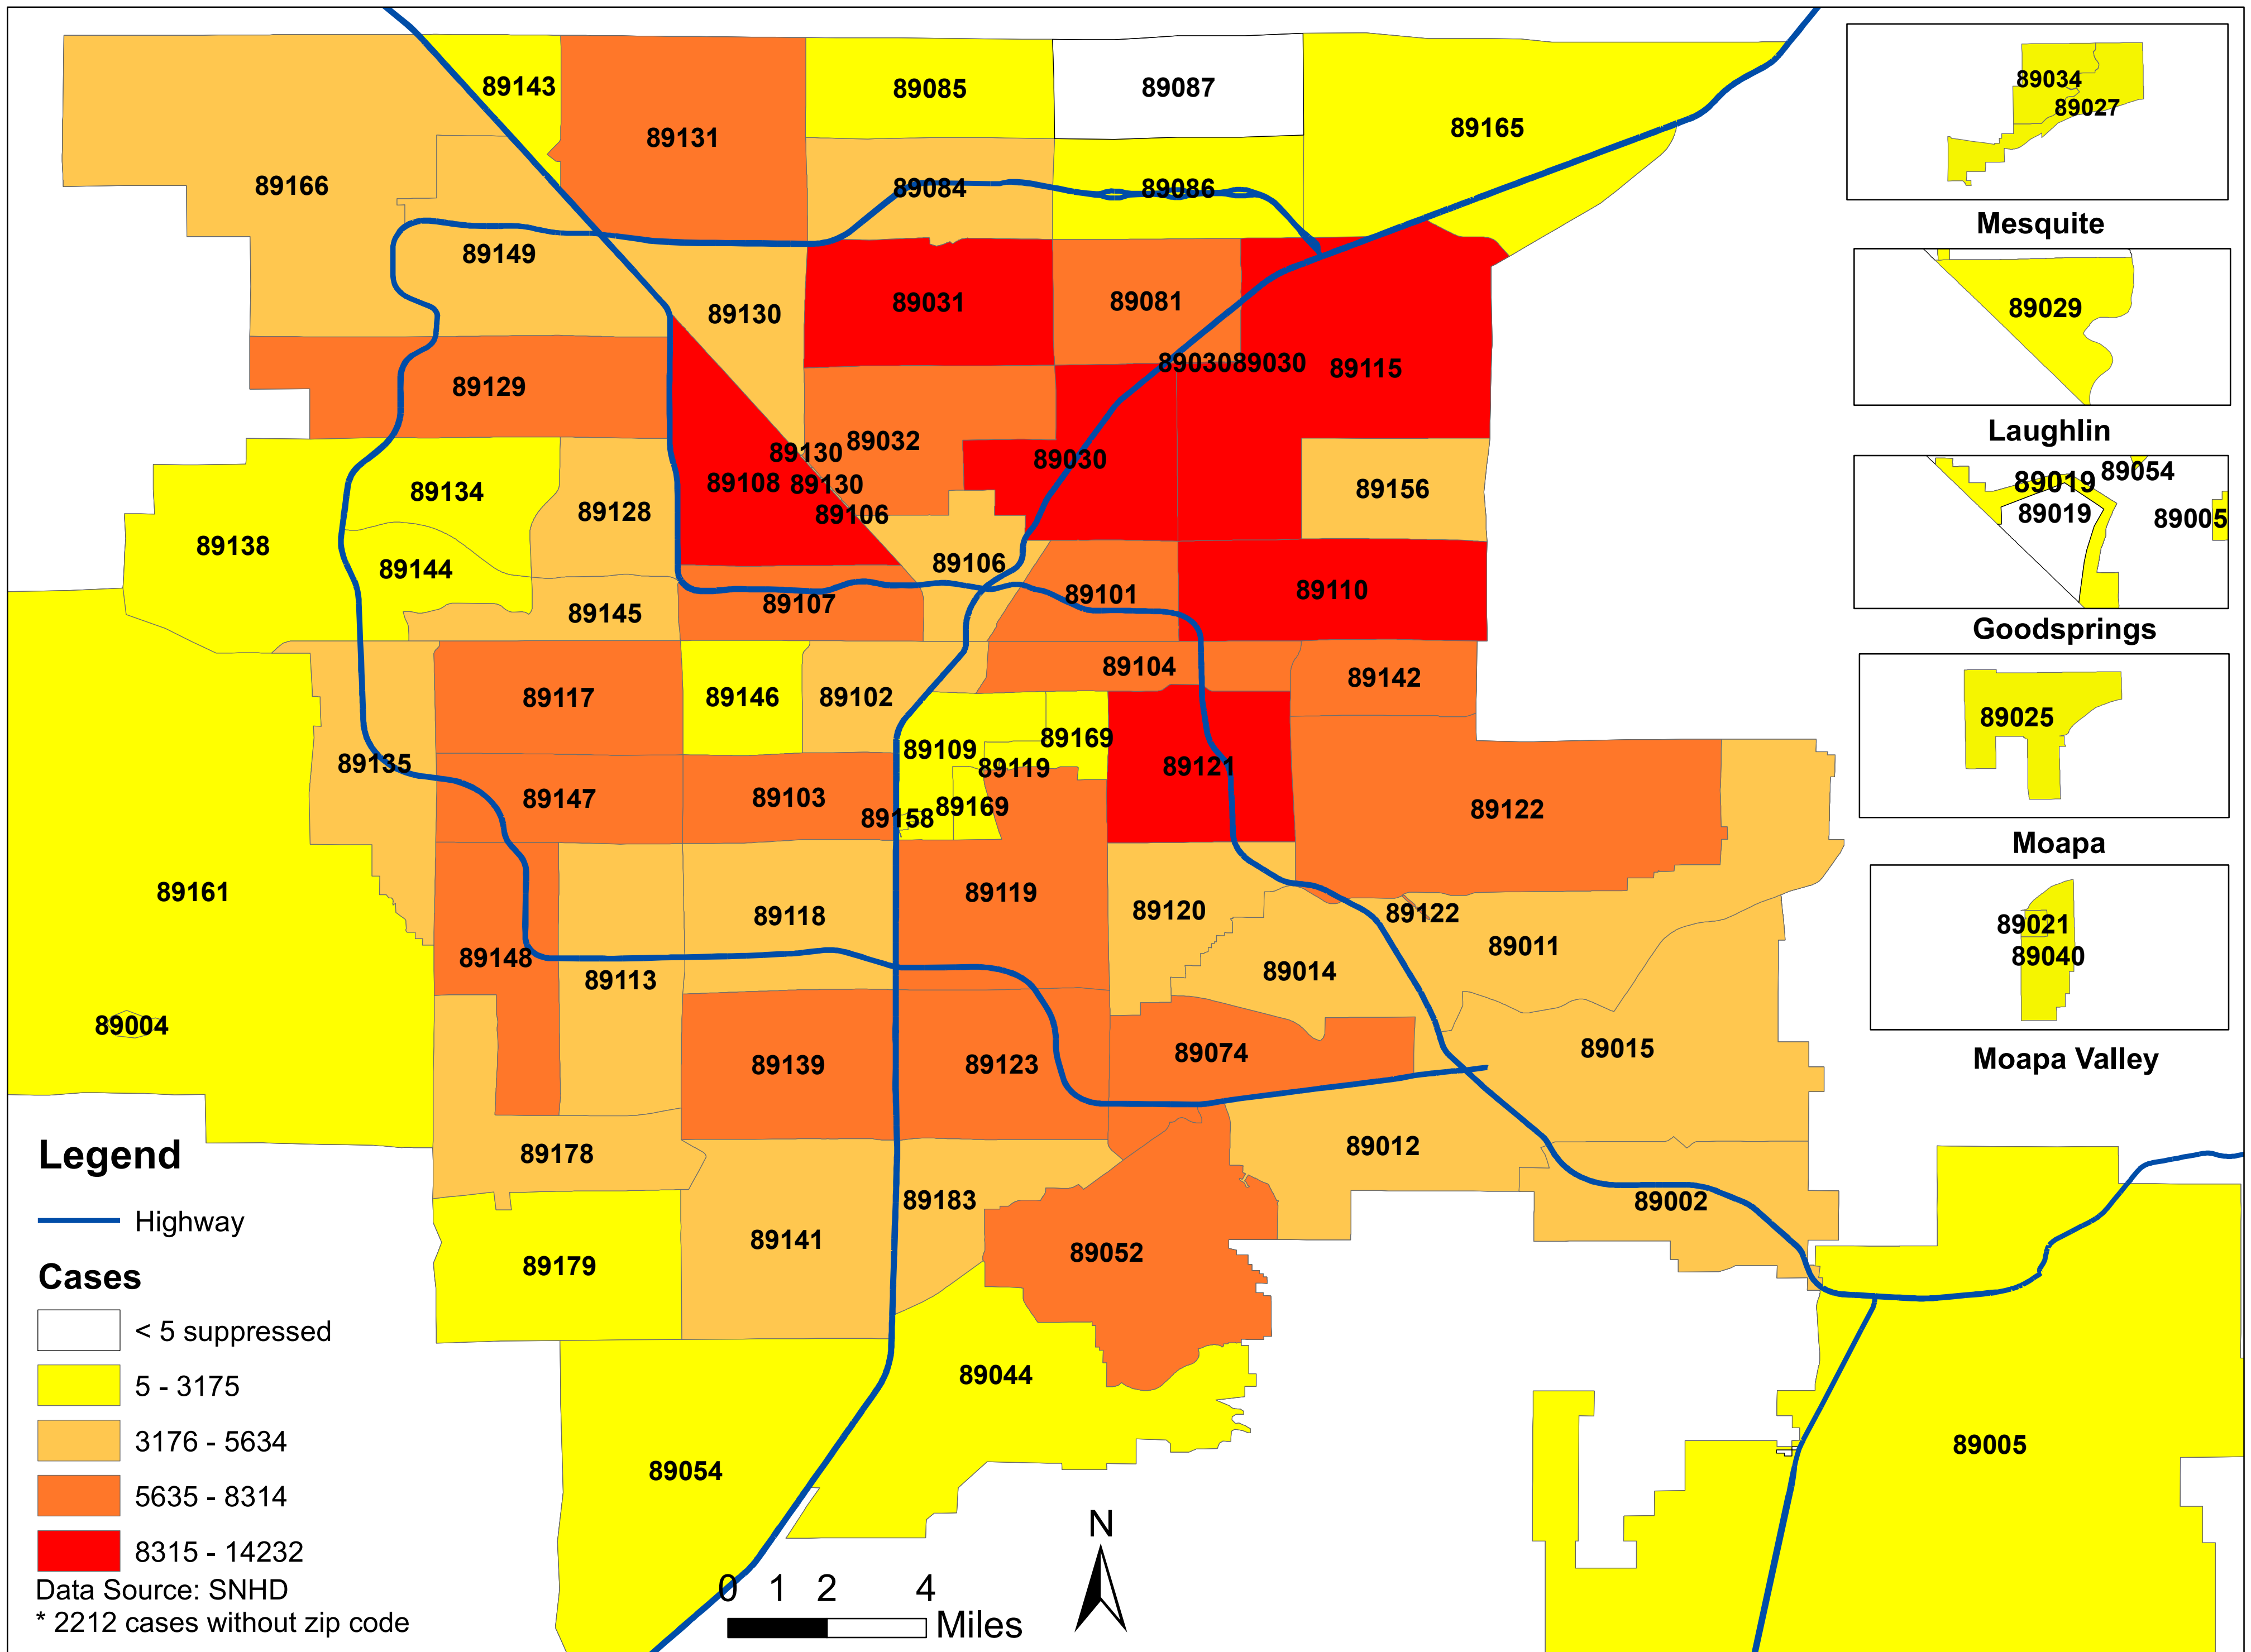

# Number of COVID-19 cases by zip code in Clark county (10.11.2021)

**Note: More than 5 cases reported from 89124**