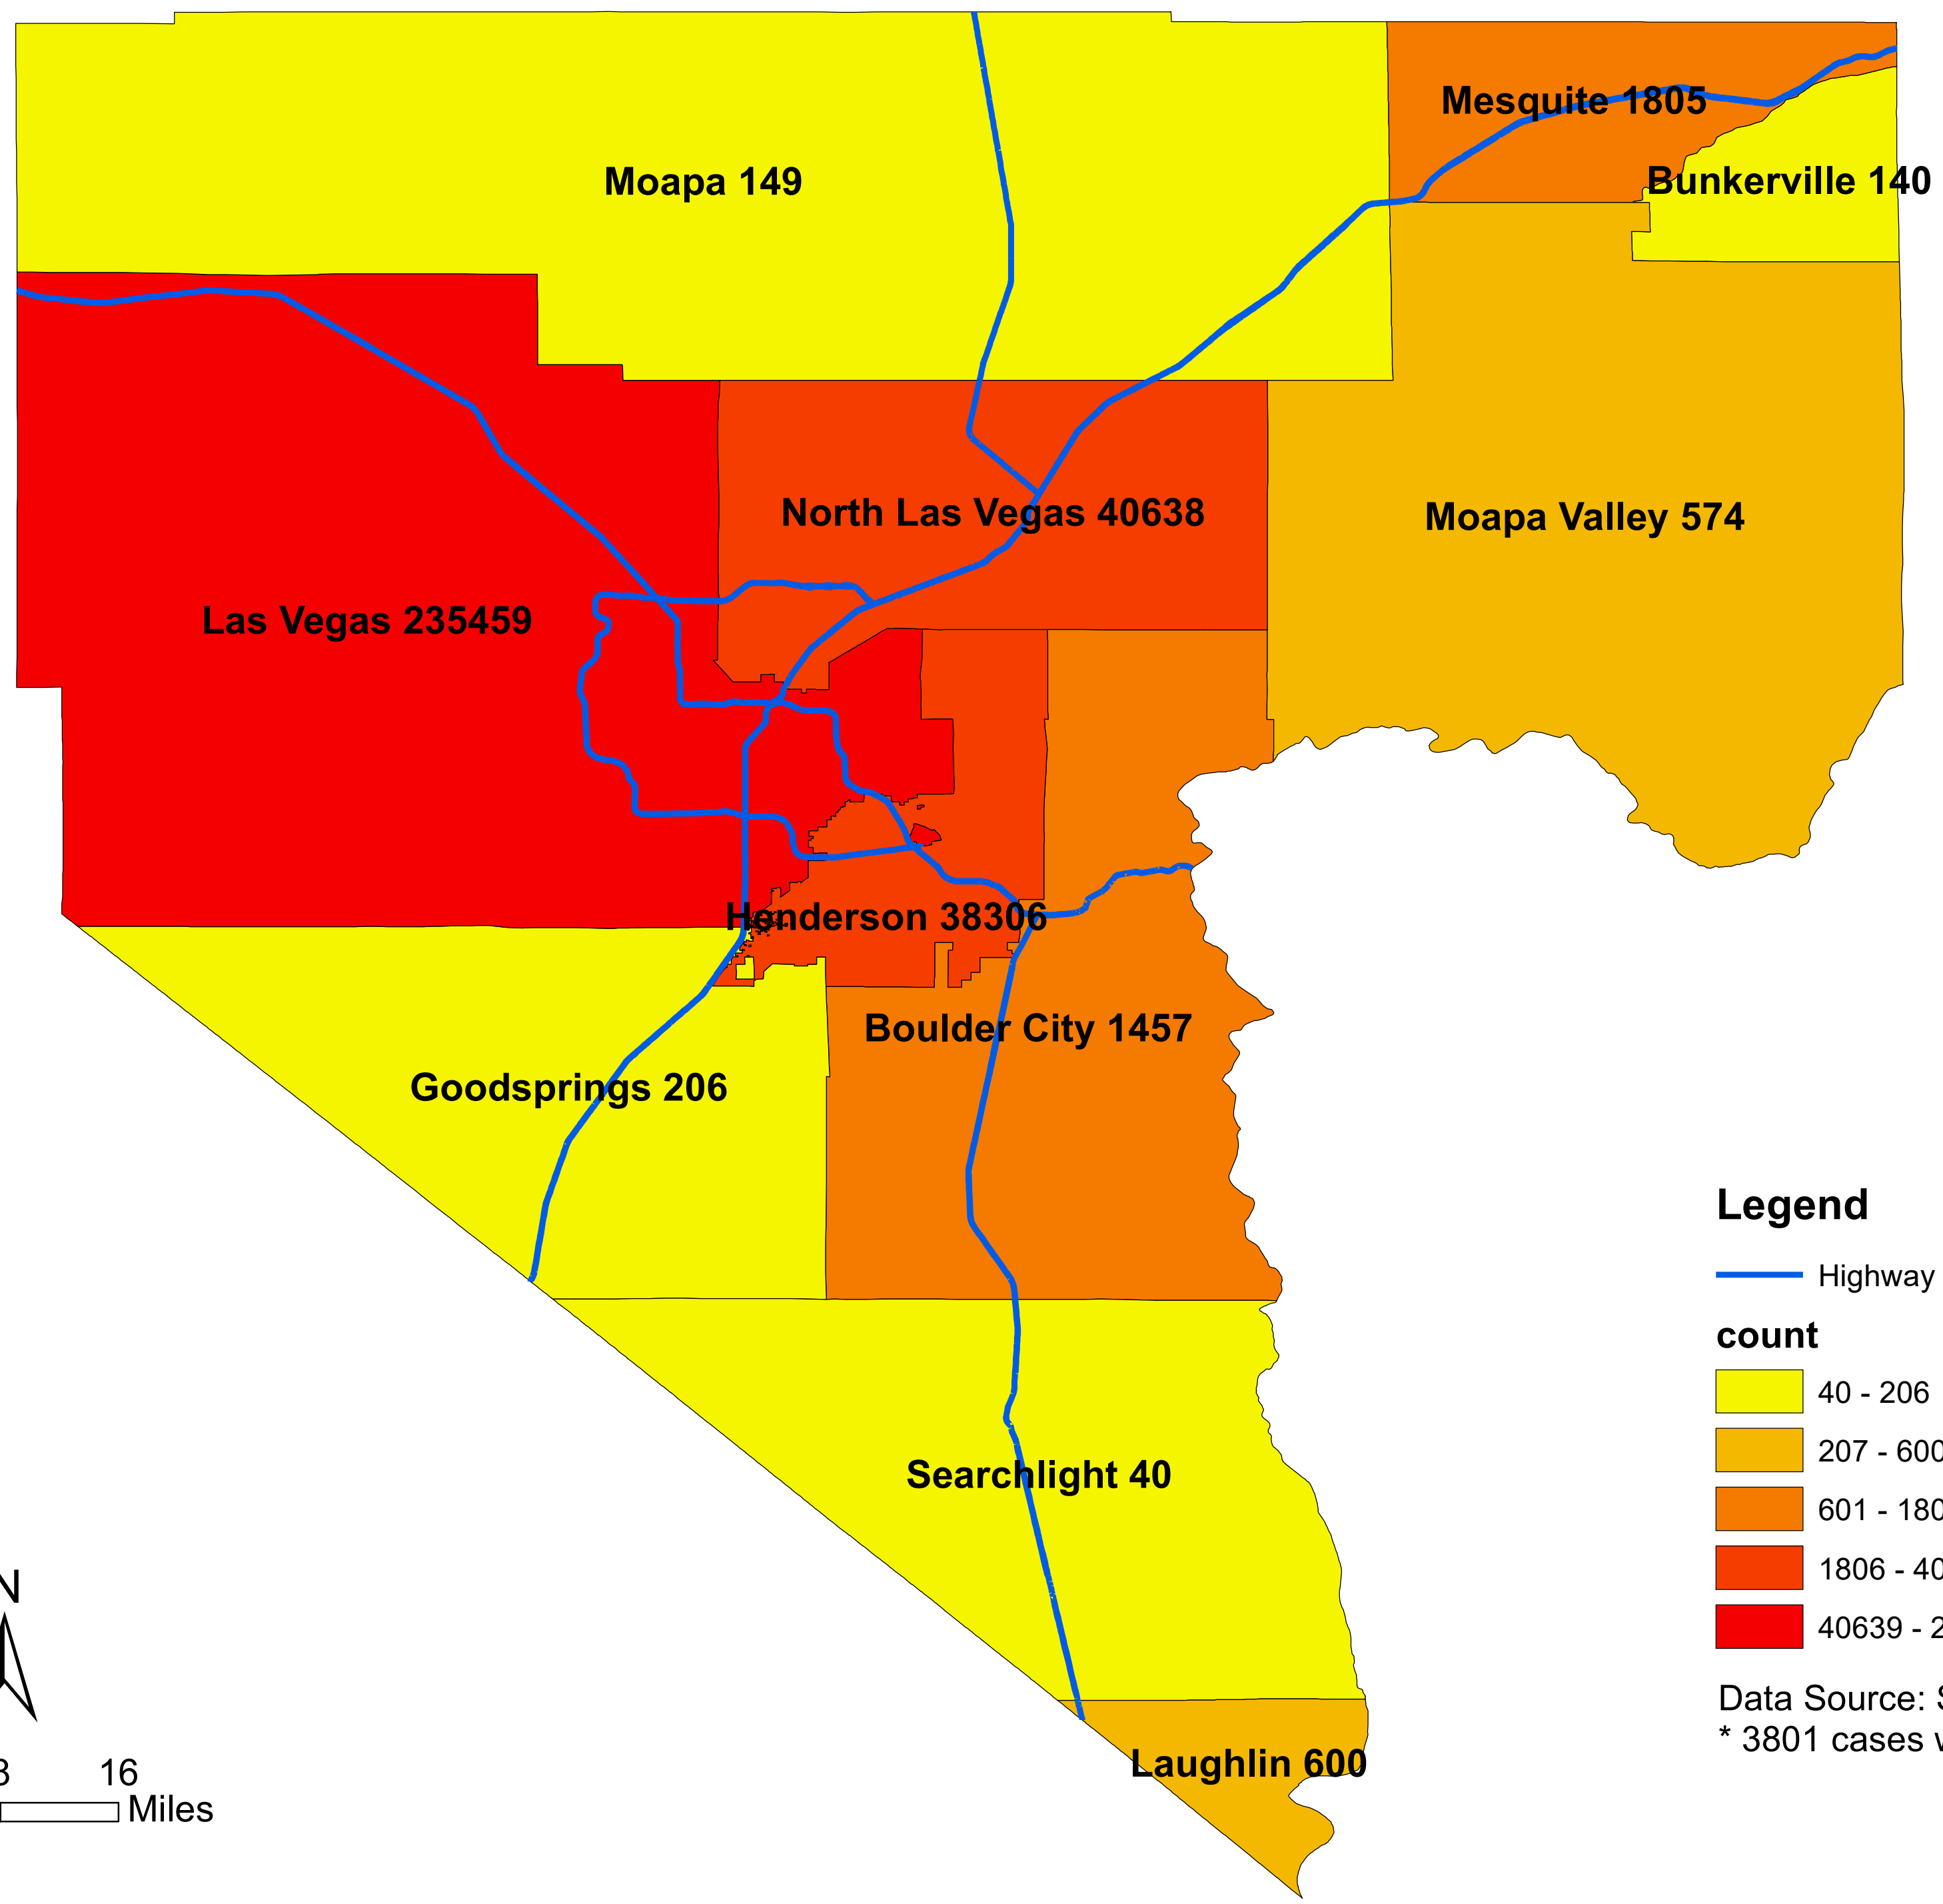

# Number of COVID-19 cases by city in Clark county (10.11.2021)

## Legend

— Highway

### count

- 40 - 206
- 207 - 600
- 601 - 1805
- 1806 - 40638
- 40639 - 235459

Data Source: SNHD  
\* 3801 cases without city information