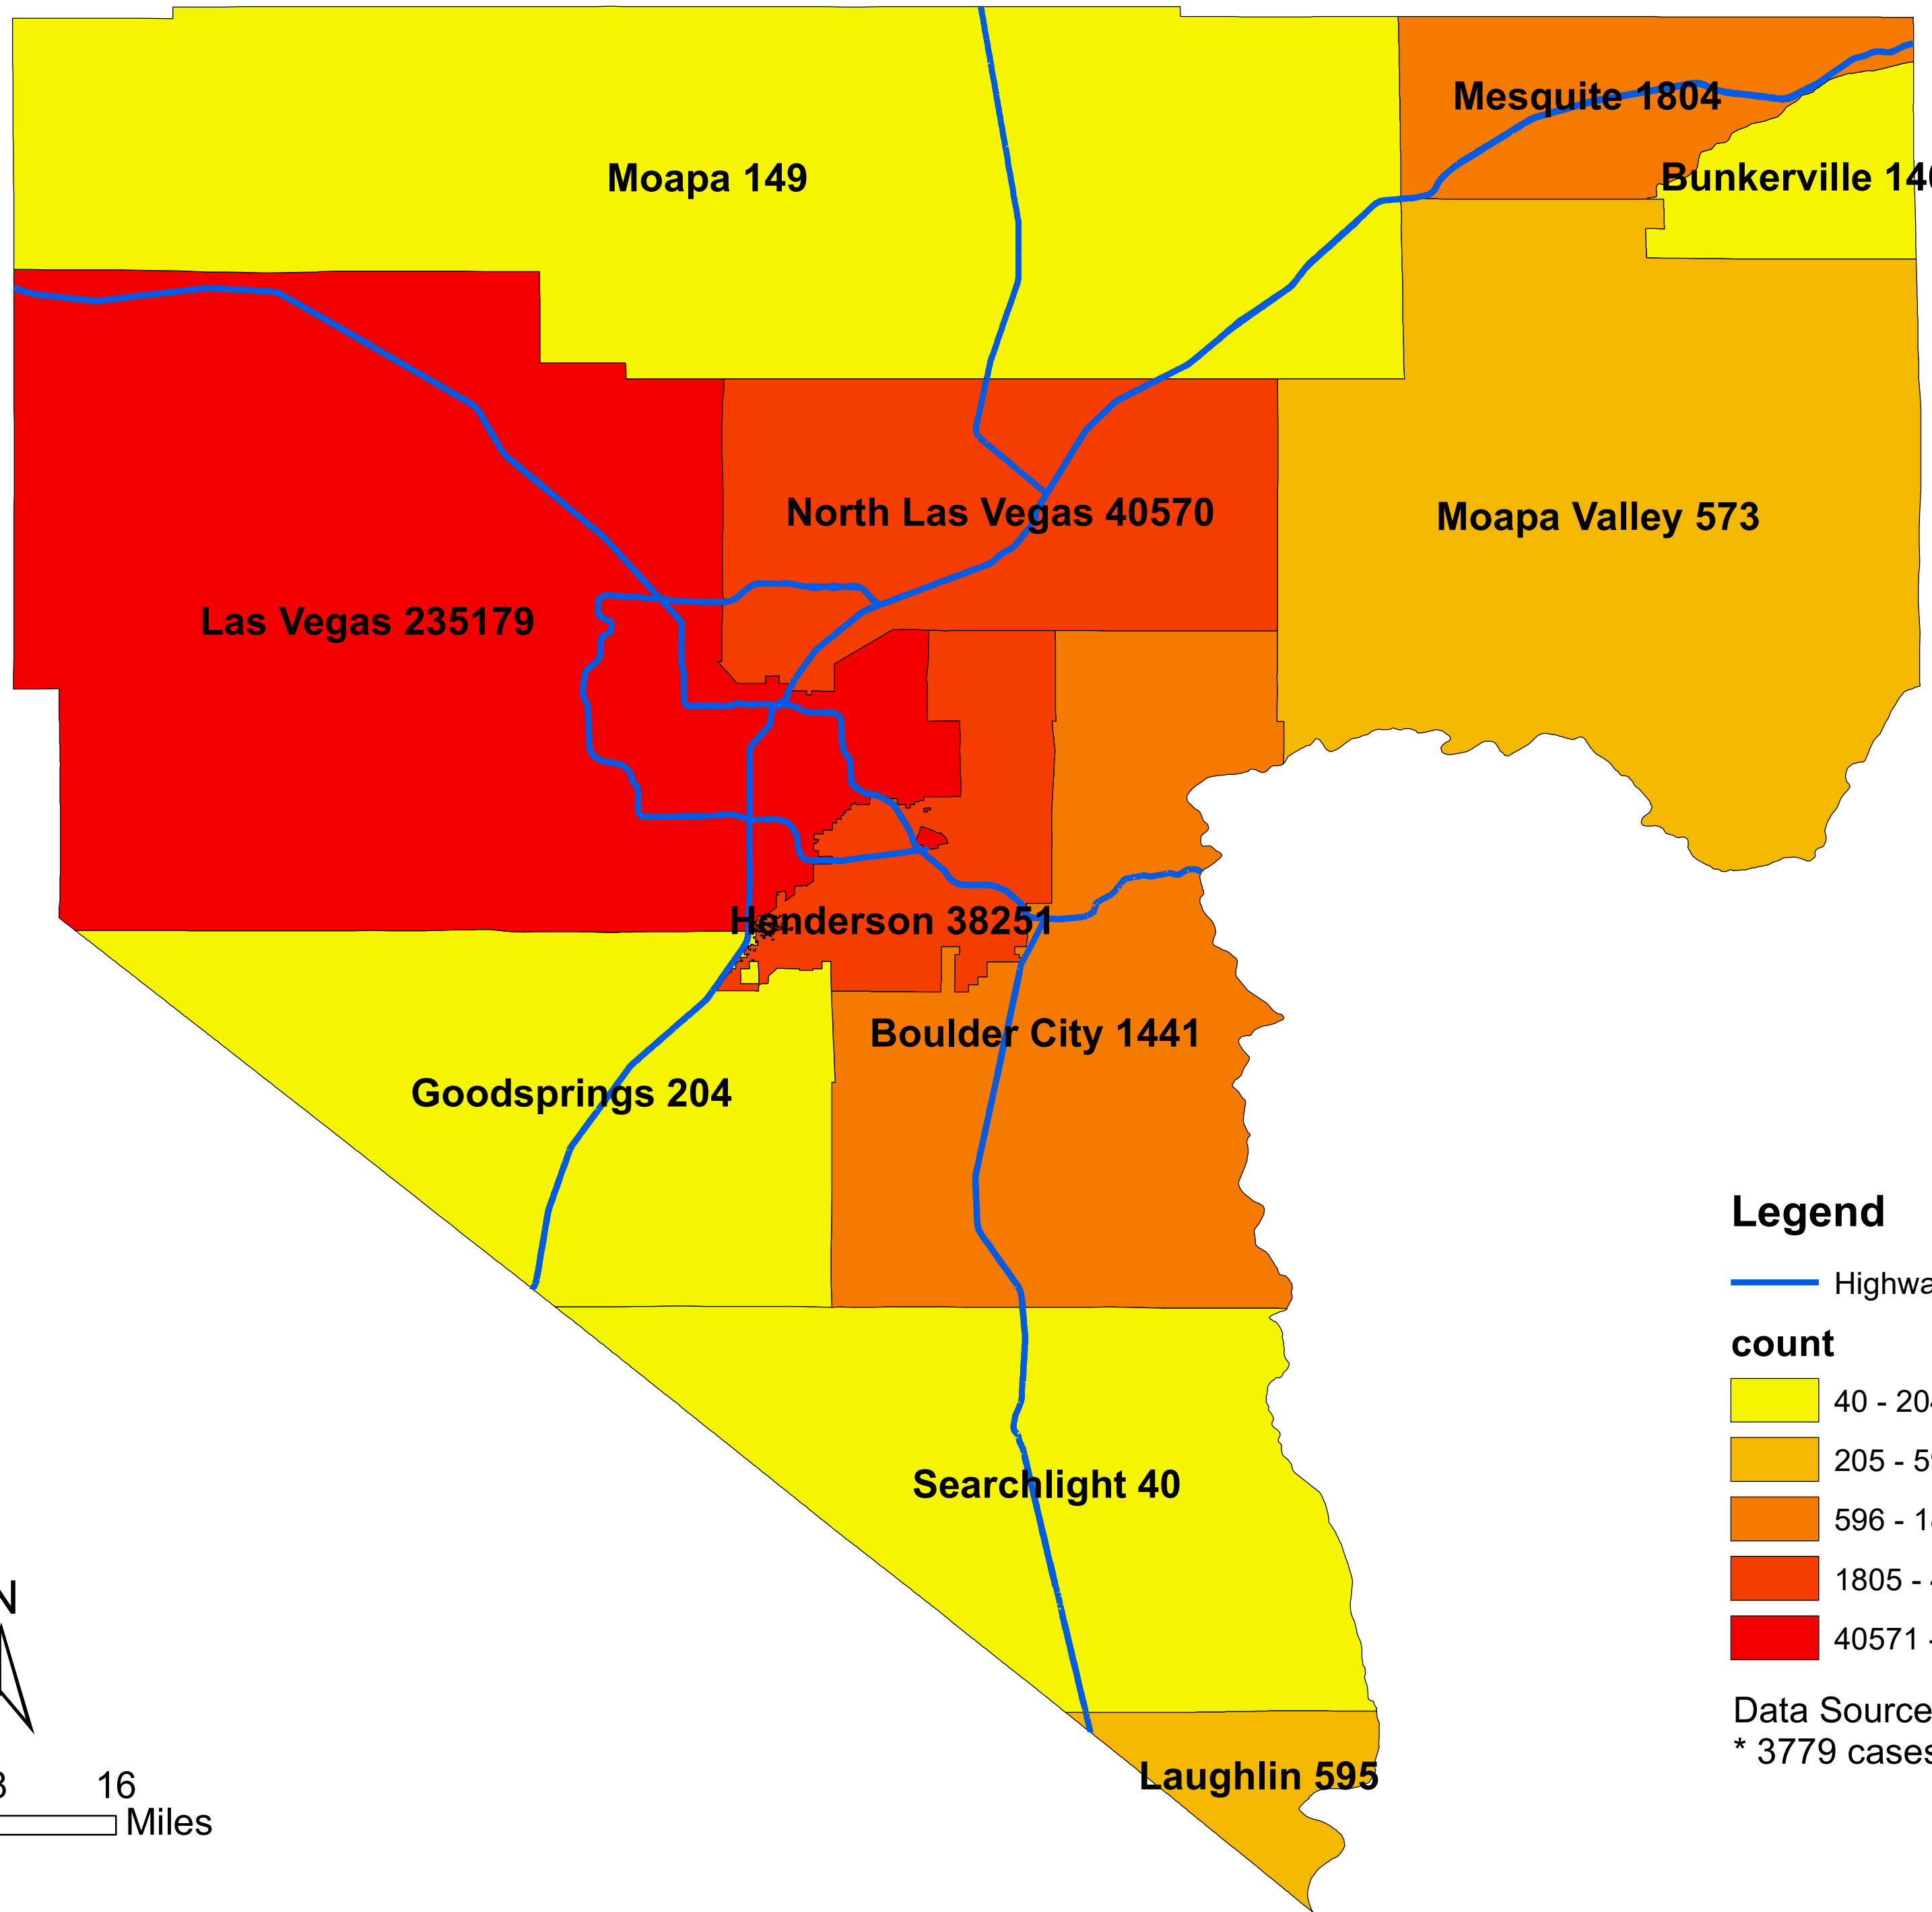

Number of COVID-19 cases by city in Clark county (10.10.2021)

Legend

— Highway

count

Data Source: SNHD

* 3779 cases without city information

0 4 8 16 Miles