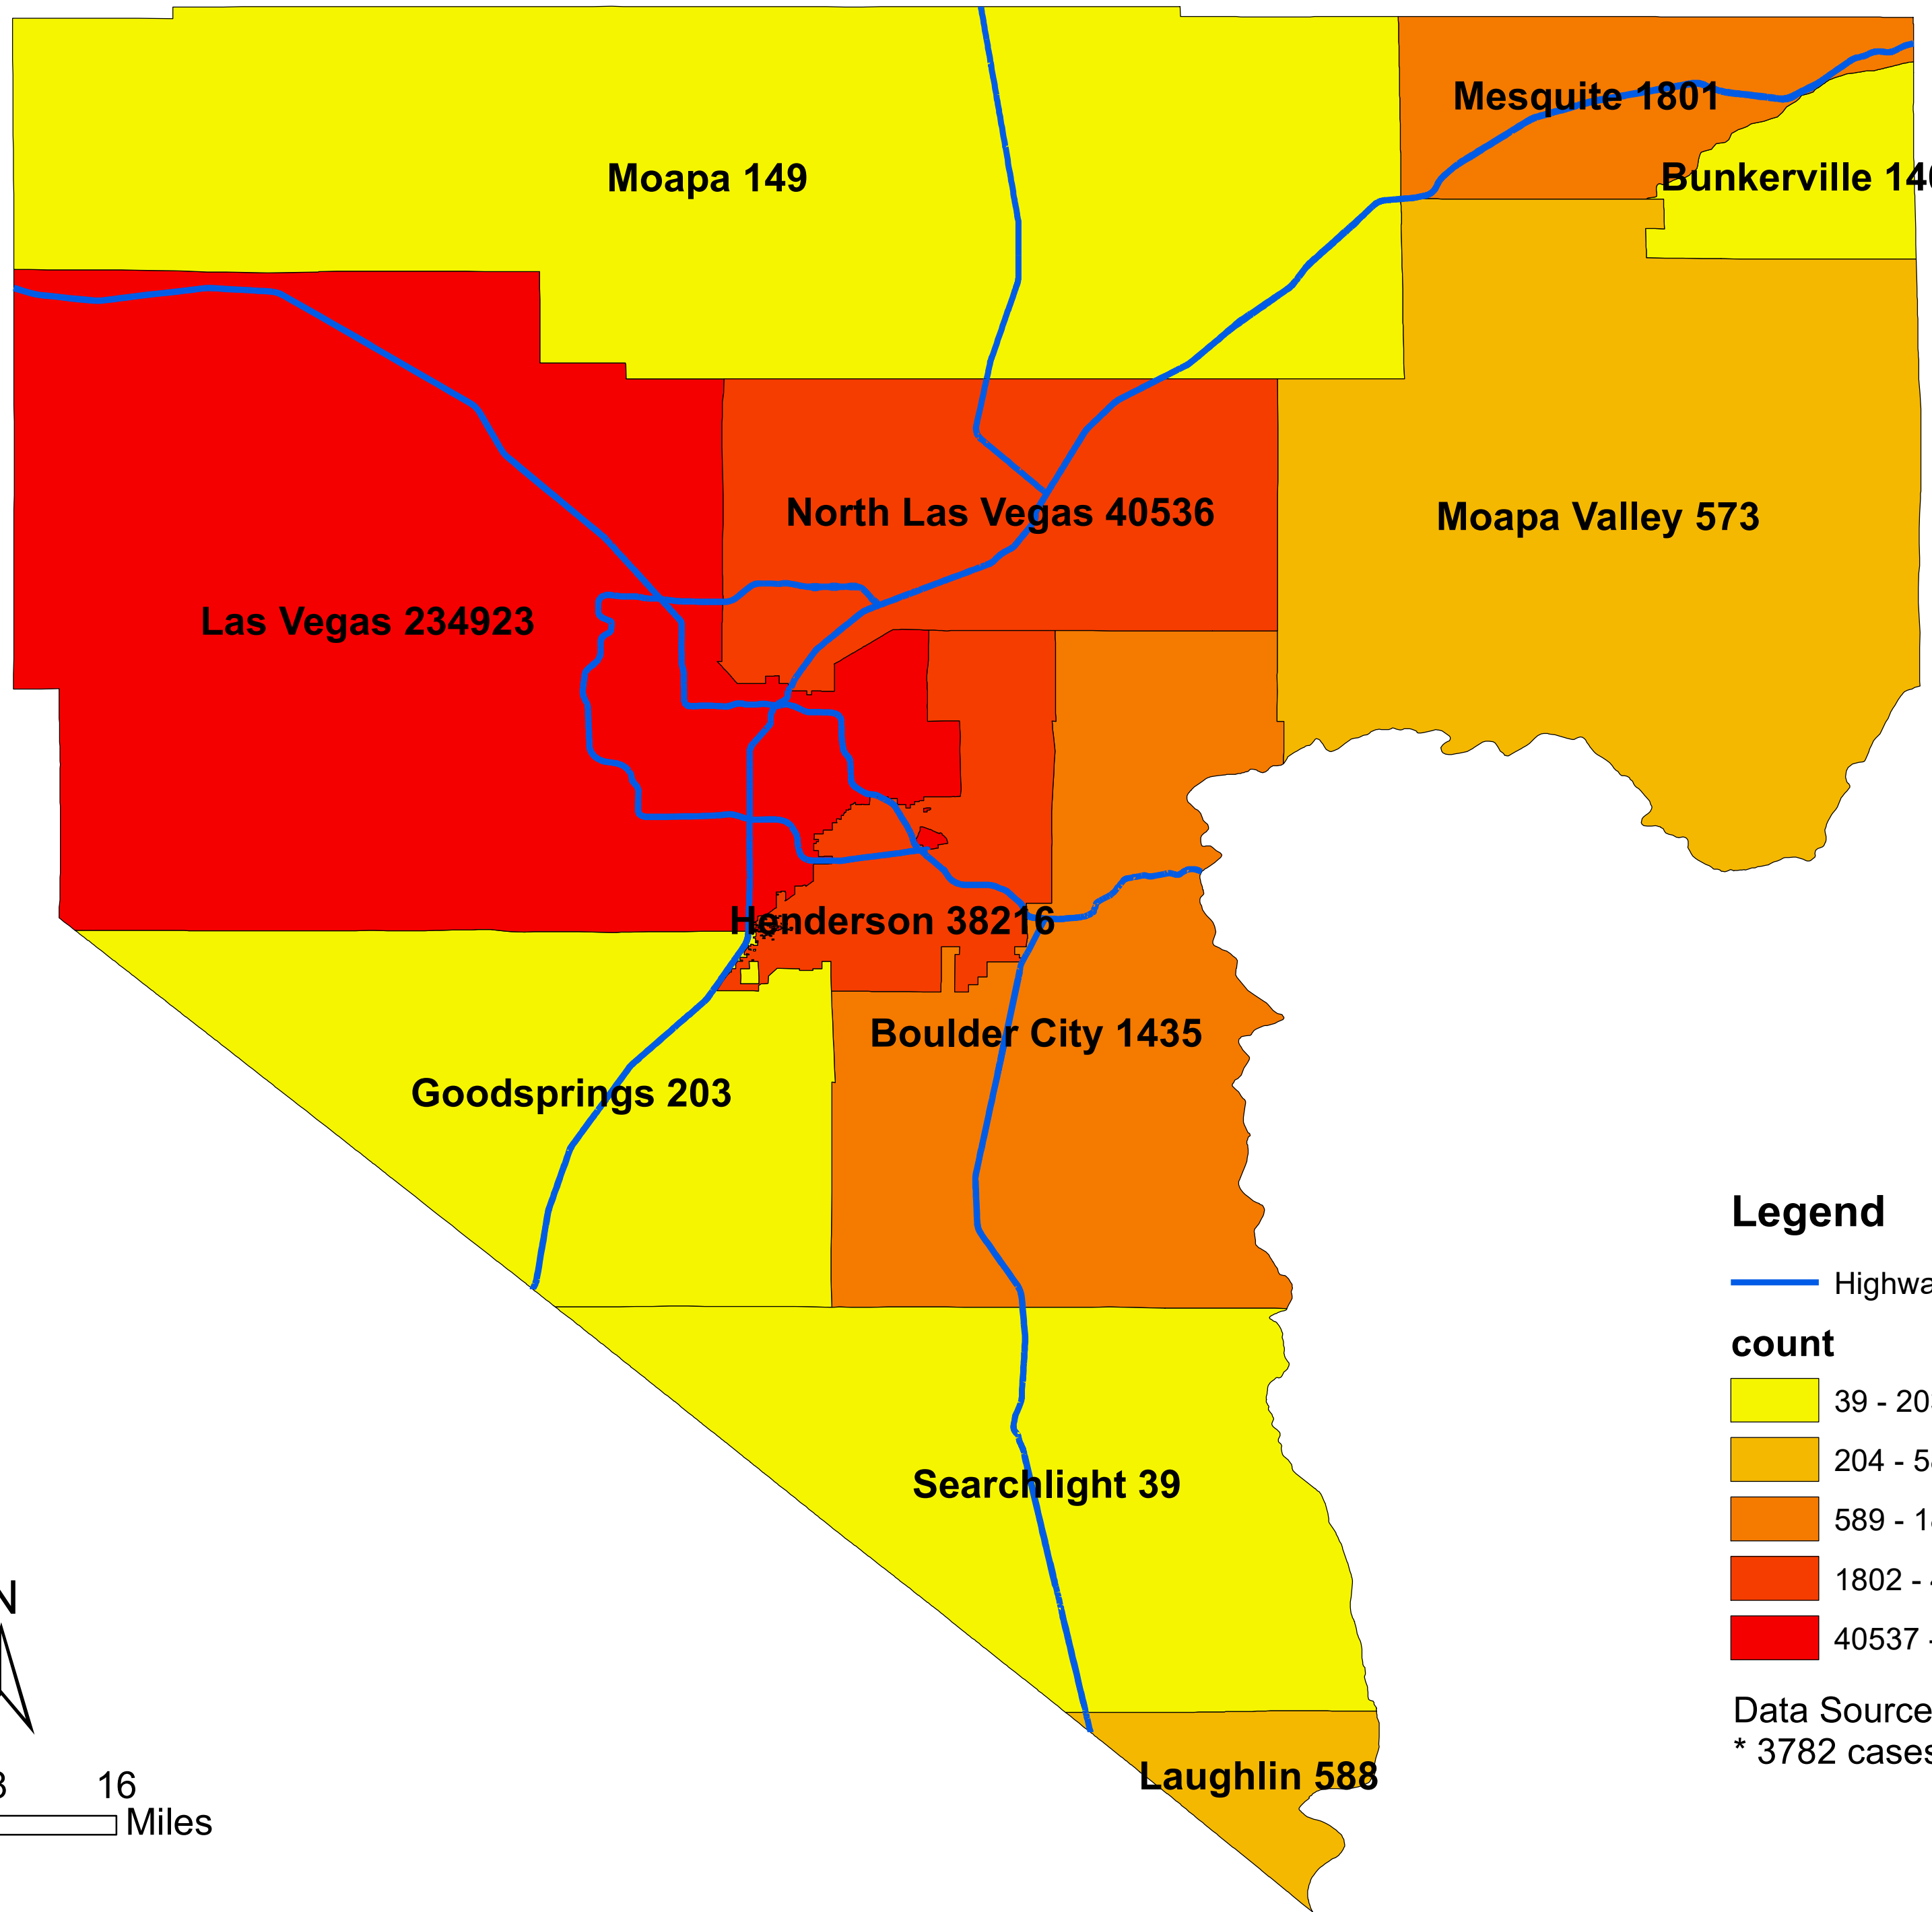

# Number of COVID-19 cases by city in Clark county (10.09.2021)

## Legend

— Highway

### count

Data Source: SNHD

\* 3782 cases without city information

0 4 8 16  
Miles