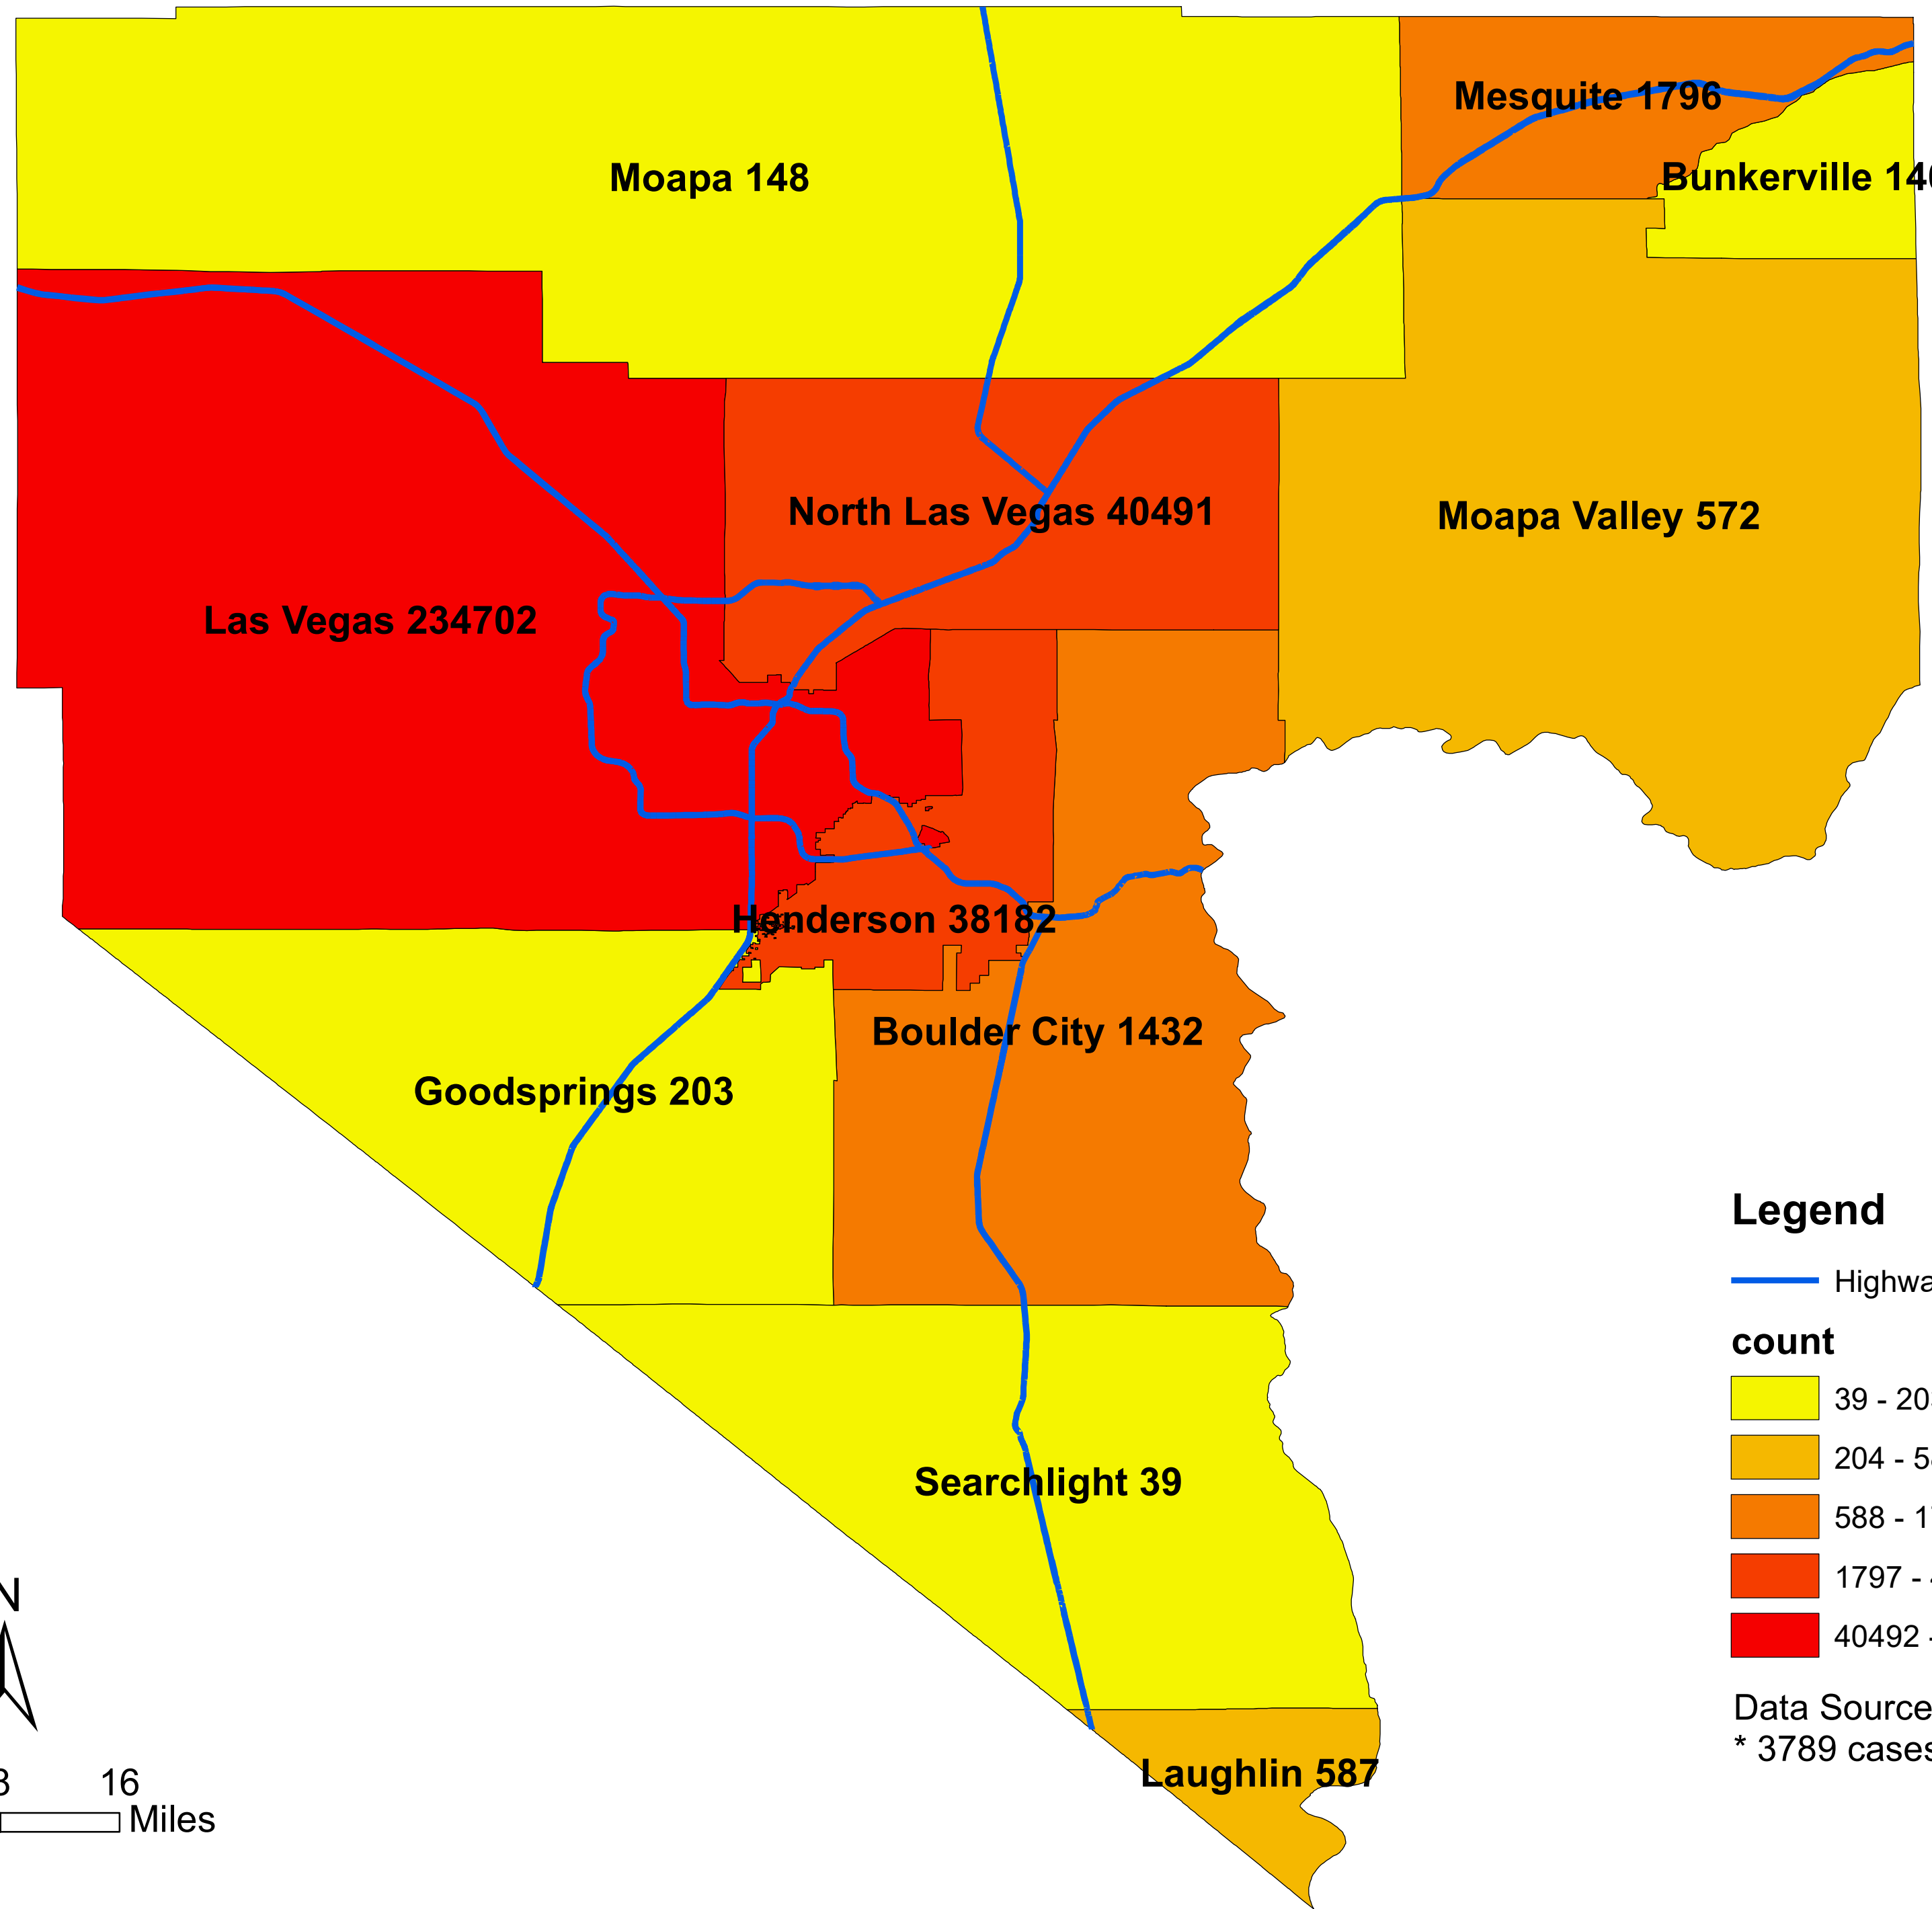

Number of COVID-19 cases by city in Clark county (10.08.2021)

Legend

— Highway

count

Data Source: SNHD

* 3,789 cases without city information

0 4 8 16 Miles