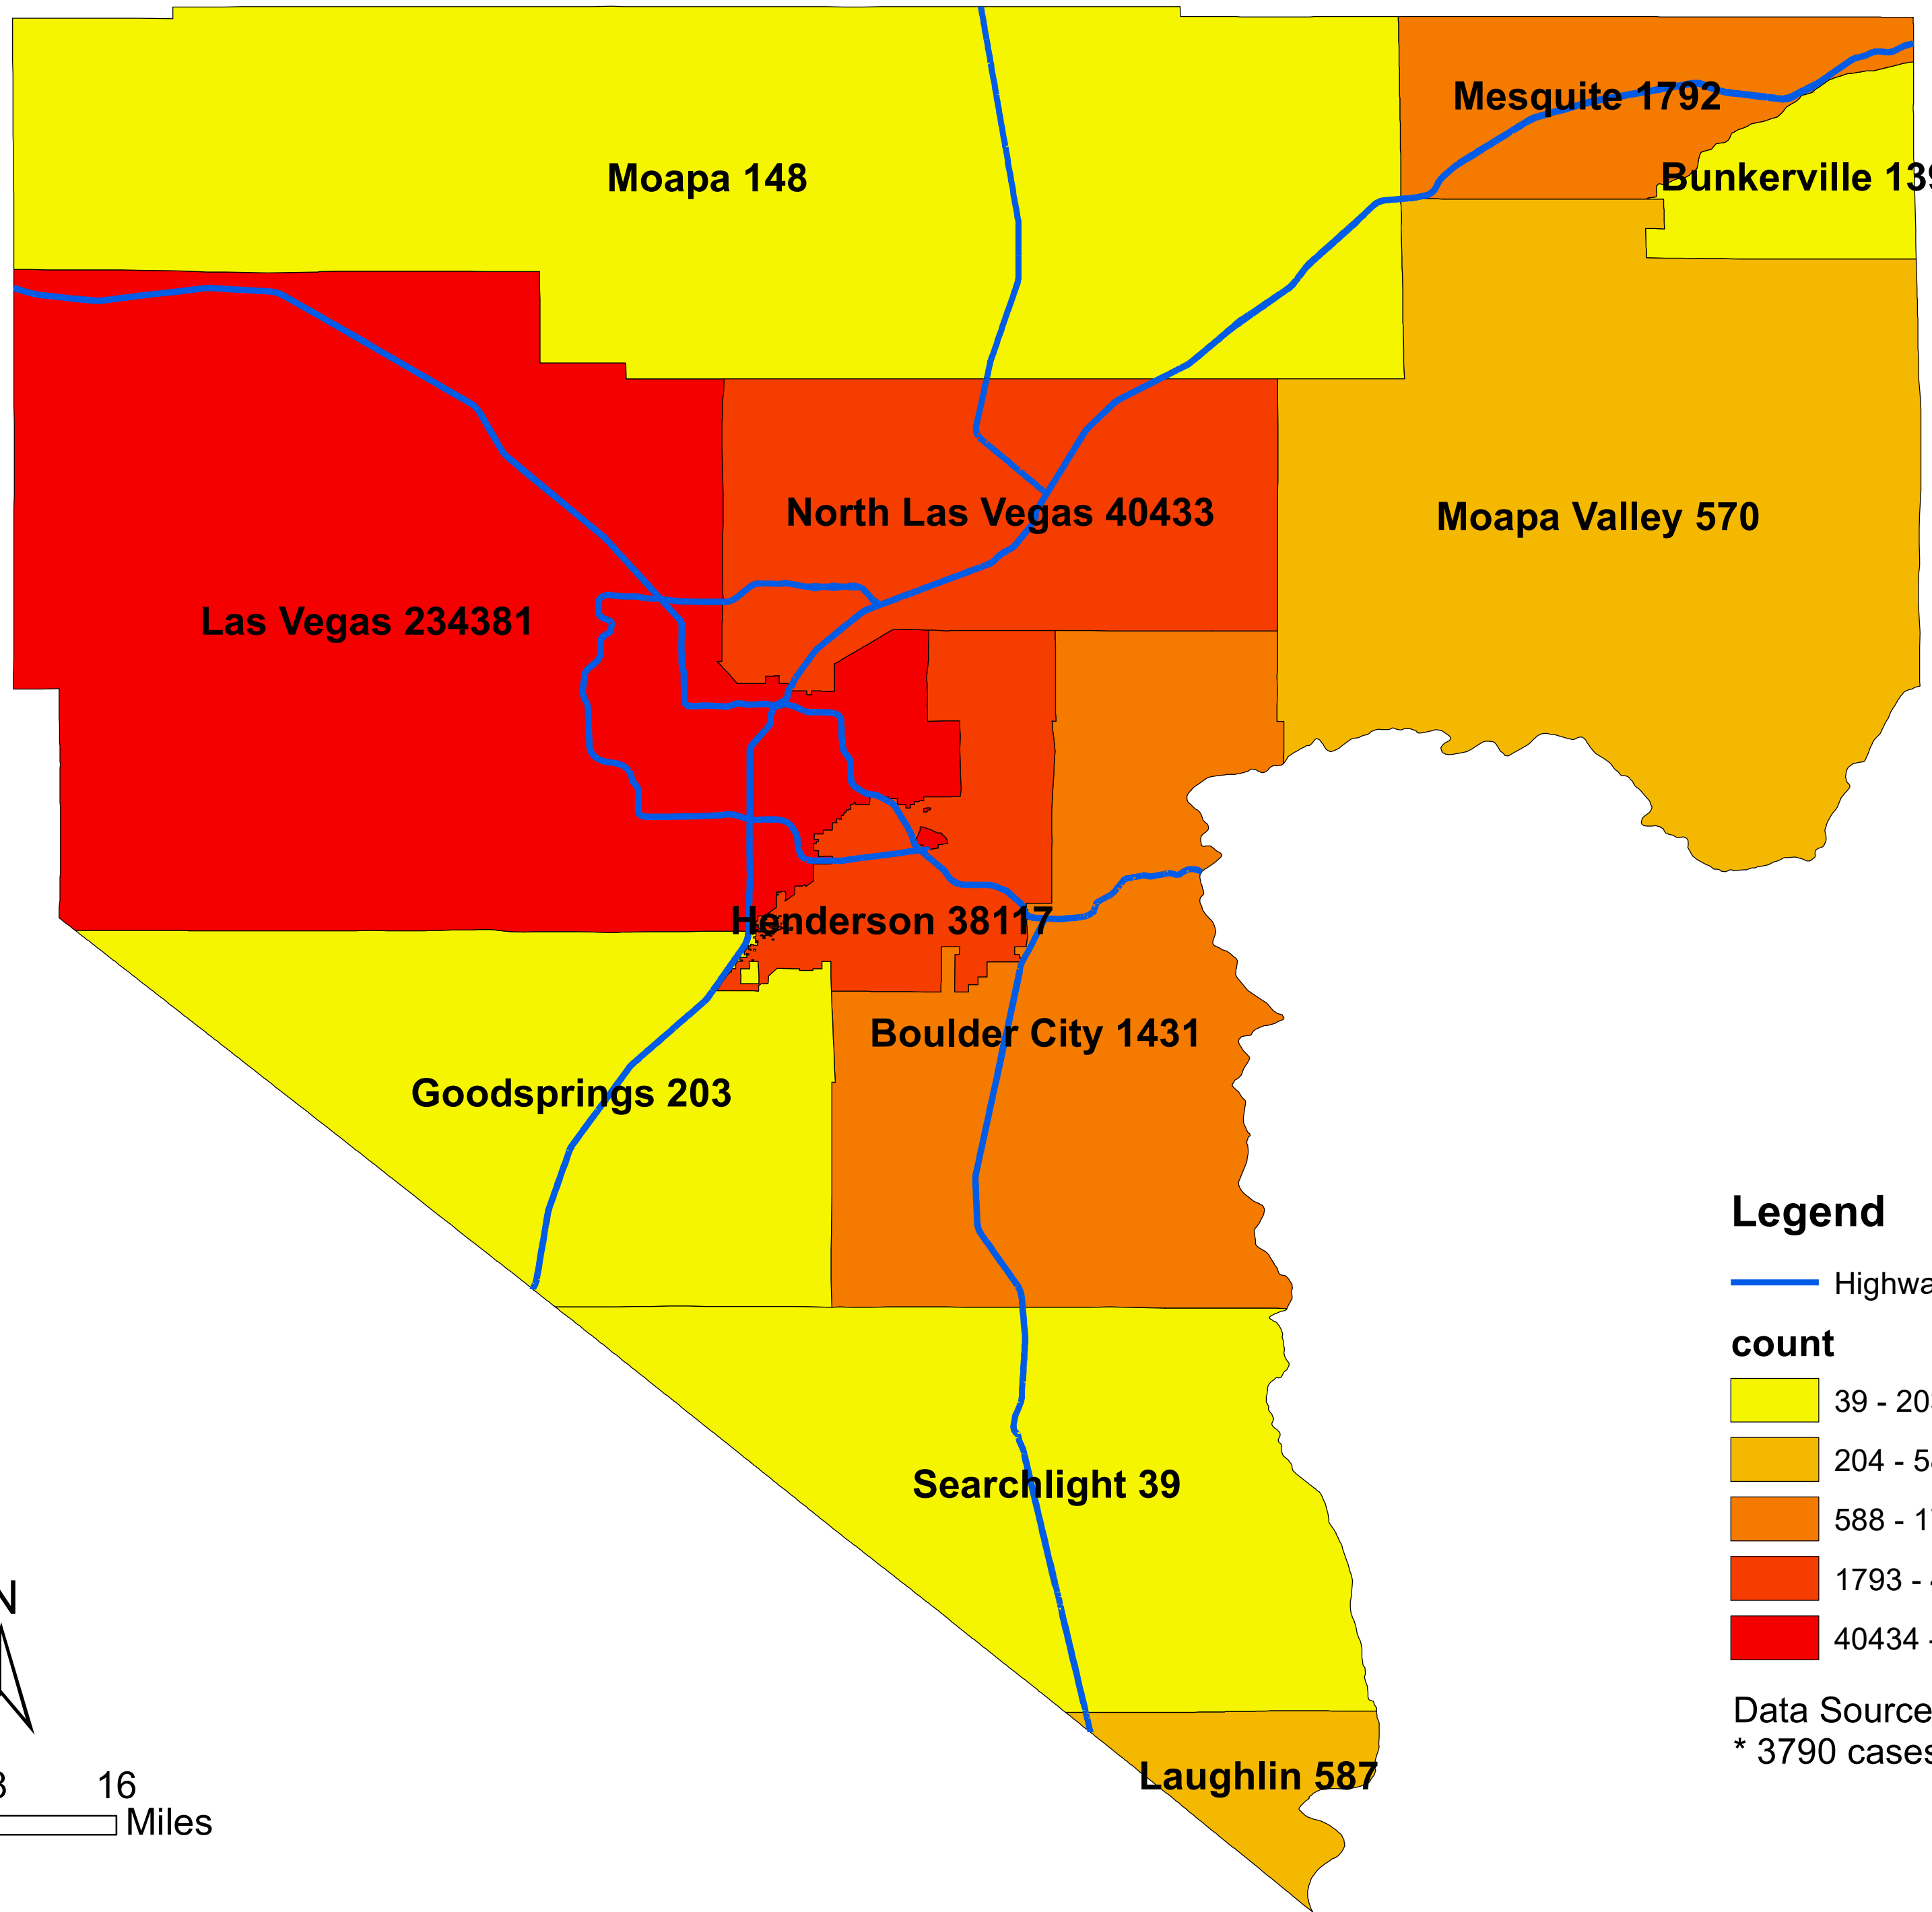

Number of COVID-19 cases by city in Clark county (10.07.2021)

Legend

— Highway

count

Data Source: SNHD

* 3790 cases without city information

0 4 8 16 Miles