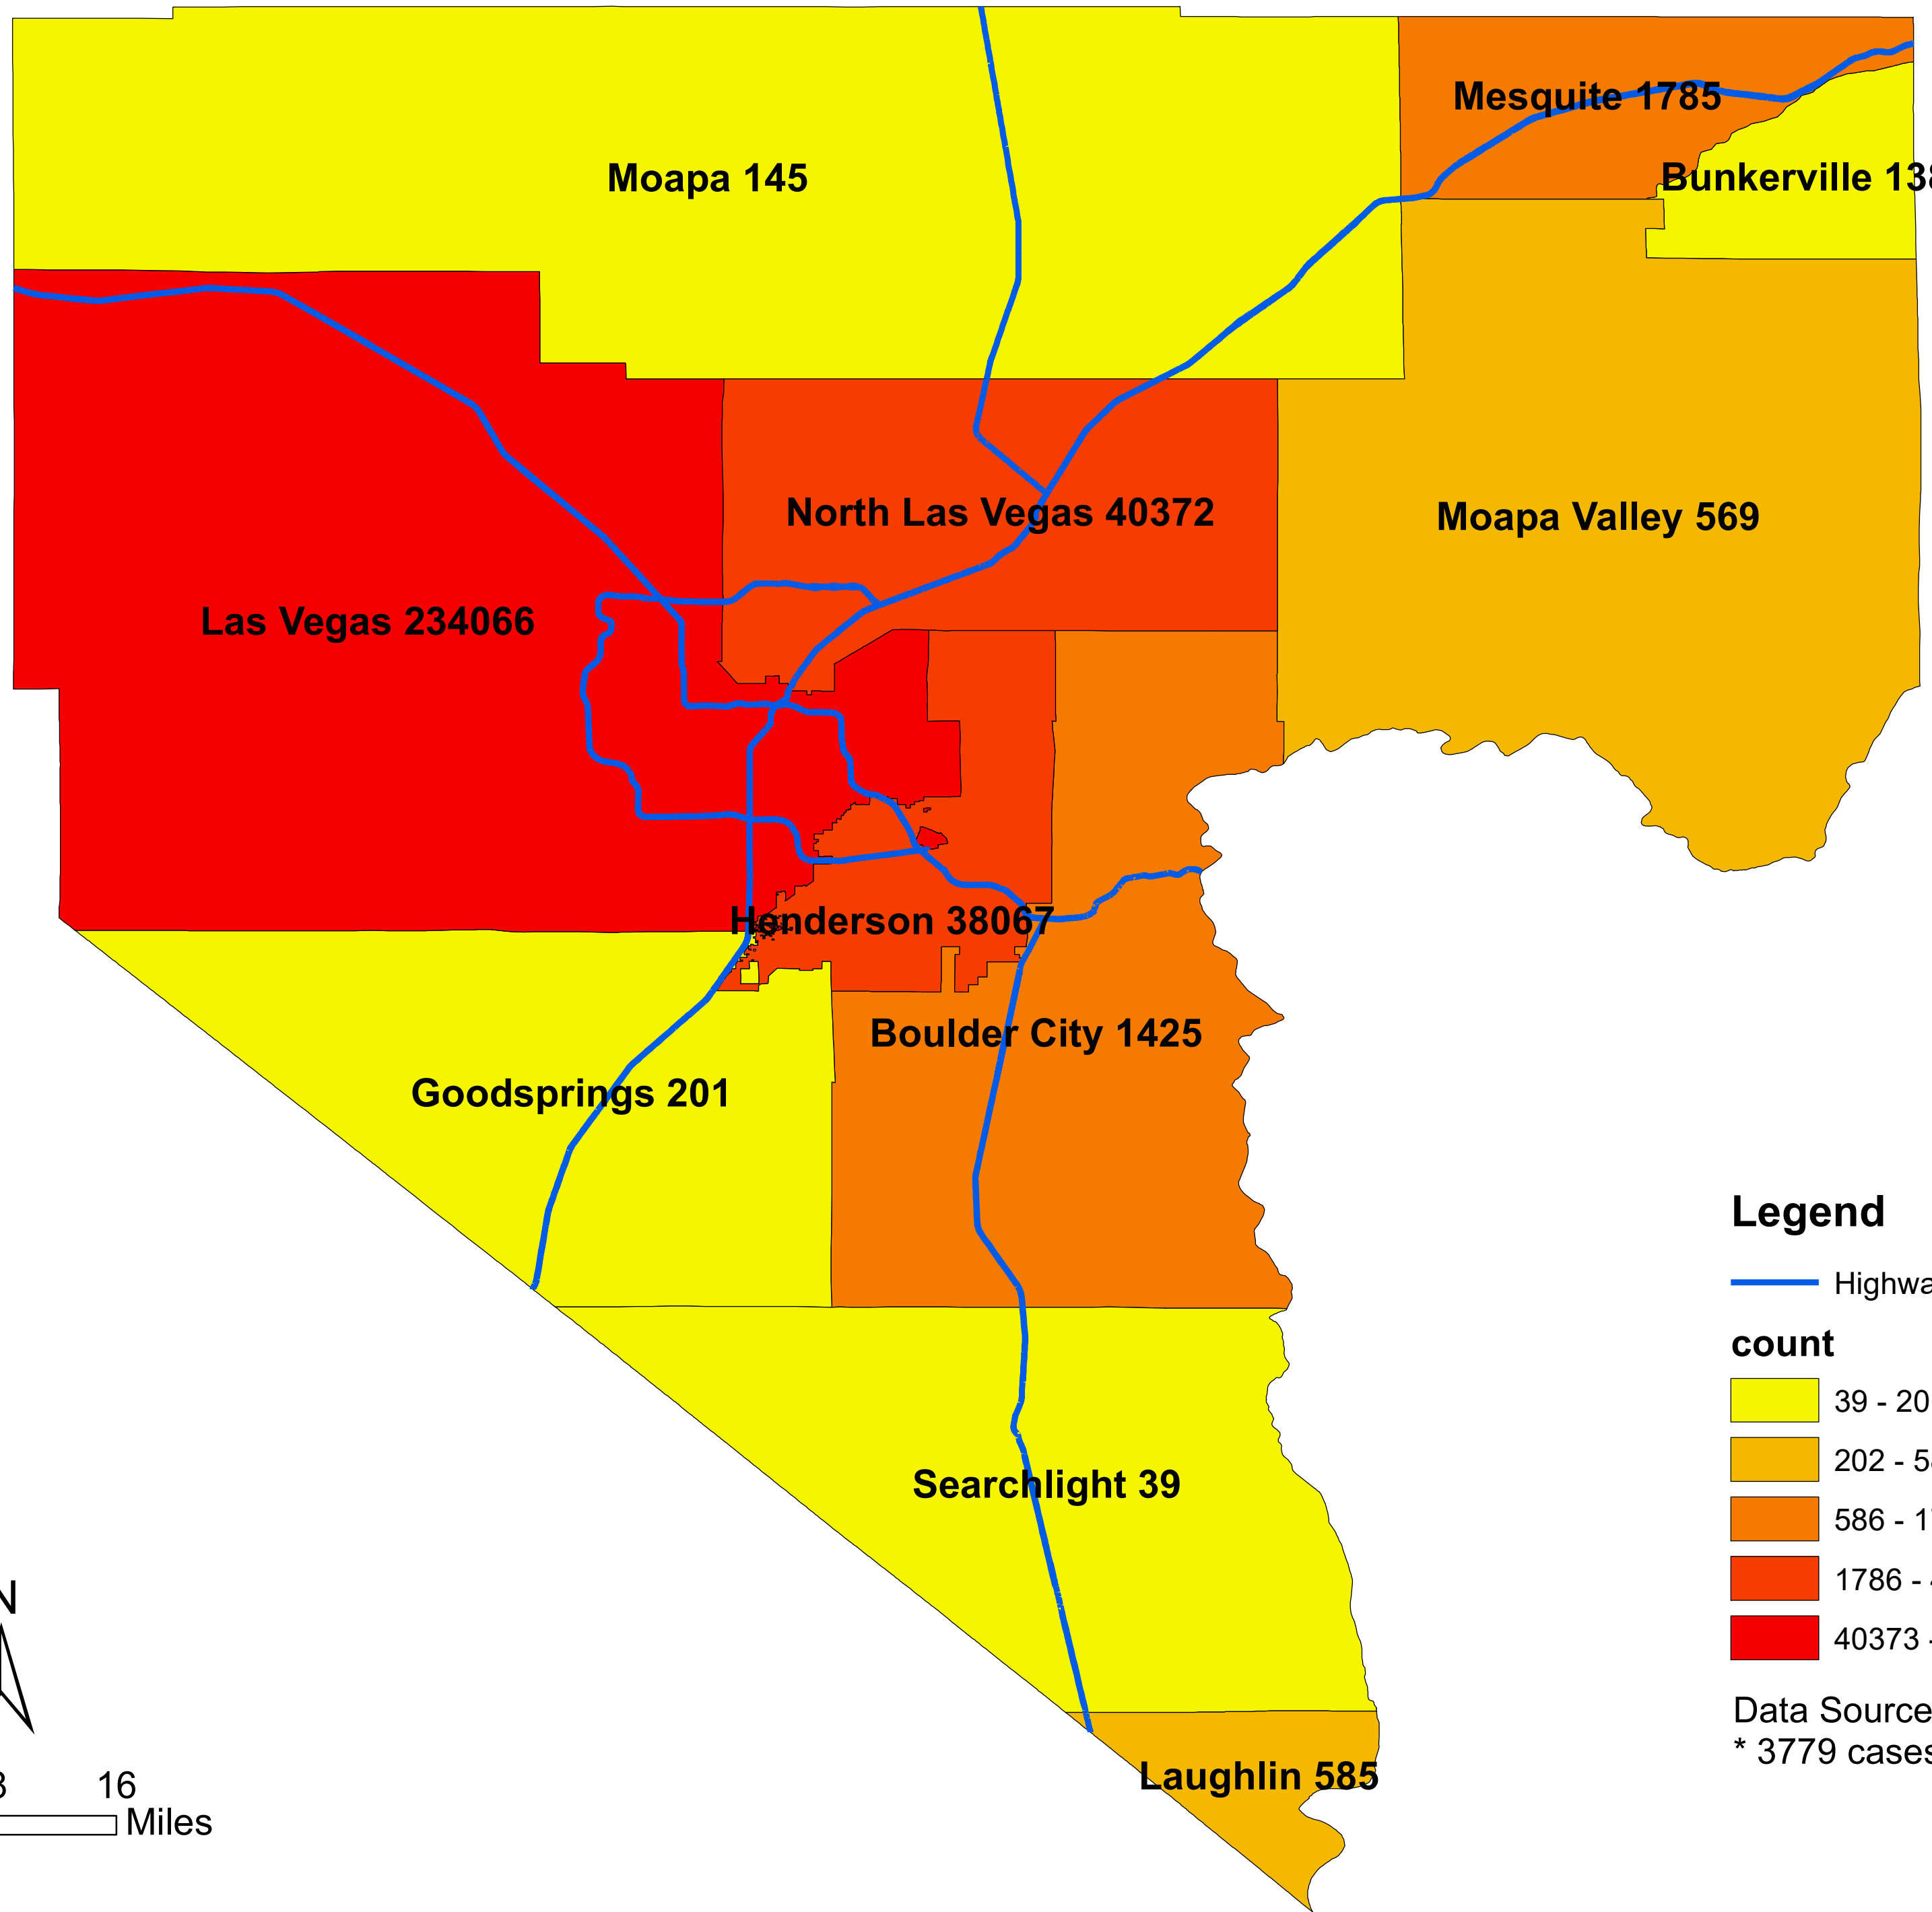

Number of COVID-19 cases by city in Clark county (10.06.2021)

Legend

— Highway

count

Data Source: SNHD

* 3779 cases without city information

0 4 8 16 Miles