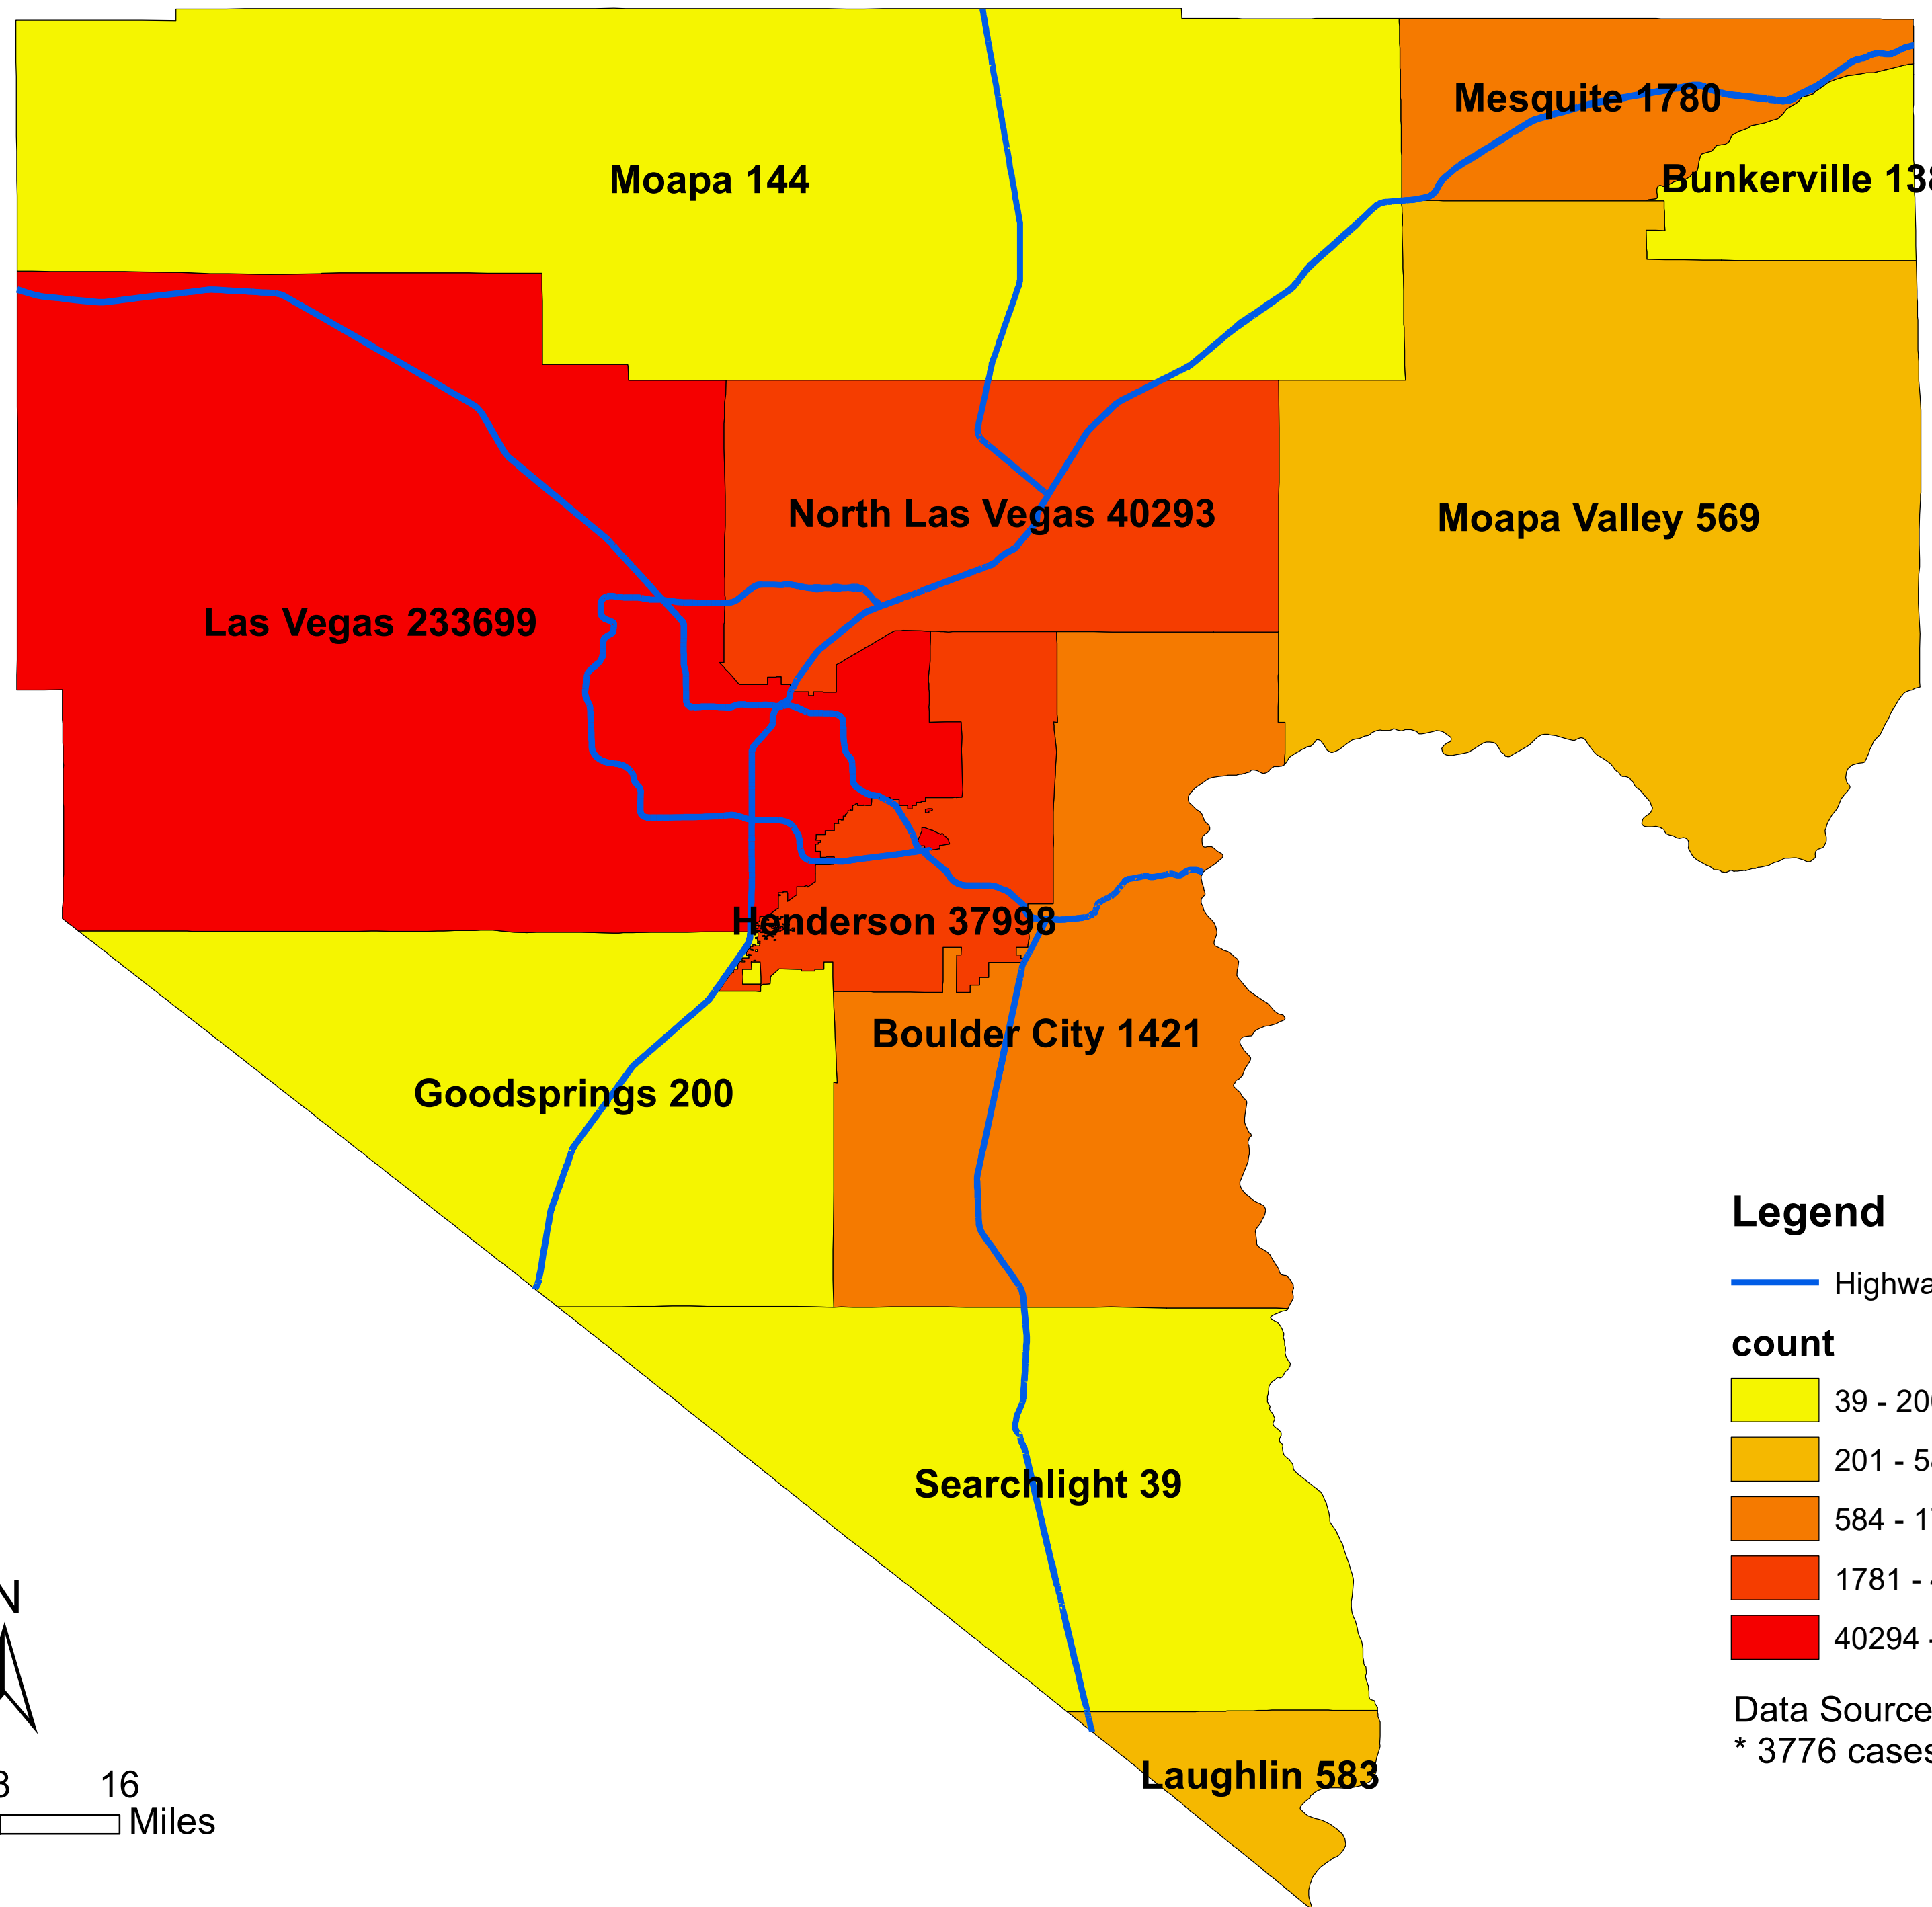

# Number of COVID-19 cases by city in Clark county (10.05.2021)

## Legend

— Highway

### count

Data Source: SNHD

\* 3776 cases without city information

0 4 8 16 Miles