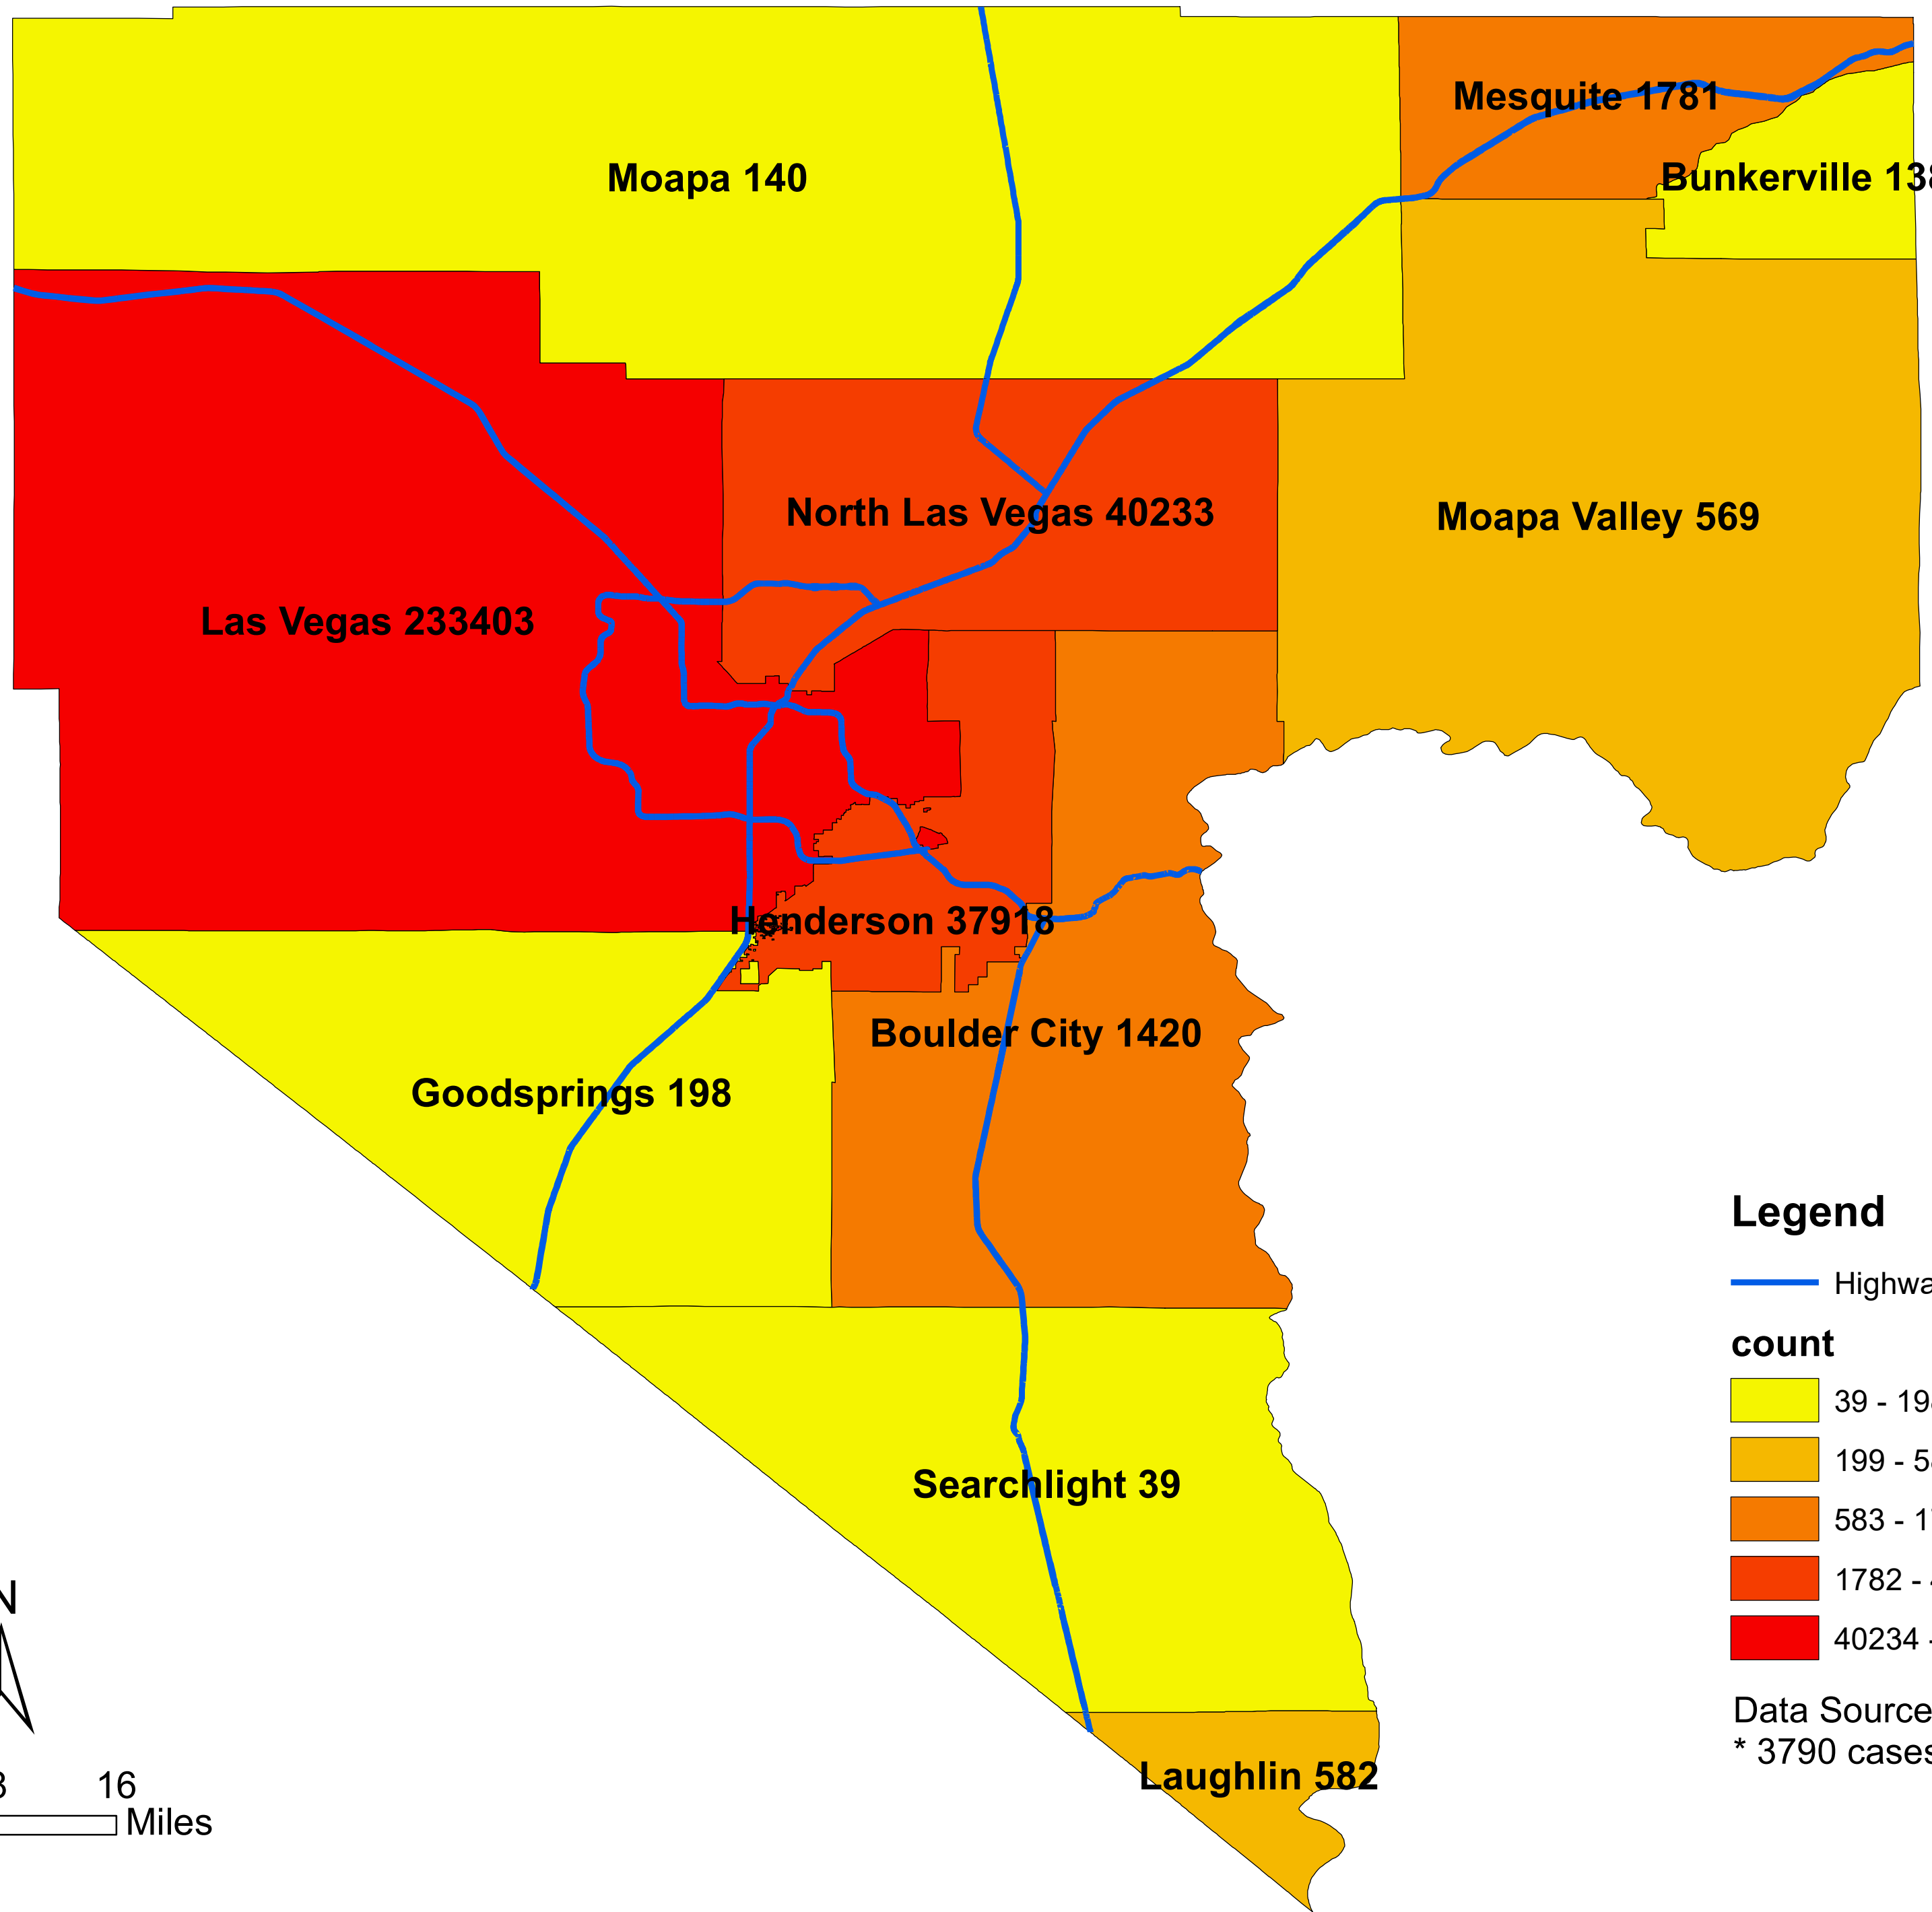

Number of COVID-19 cases by city in Clark county (10.04.2021)

Legend

— Highway

count

- 39 - 198
- 199 - 582
- 583 - 1781
- 1782 - 40233
- 40234 - 233403

Data Source: SNHD

* 3790 cases without city information

0 4 8 16 Miles