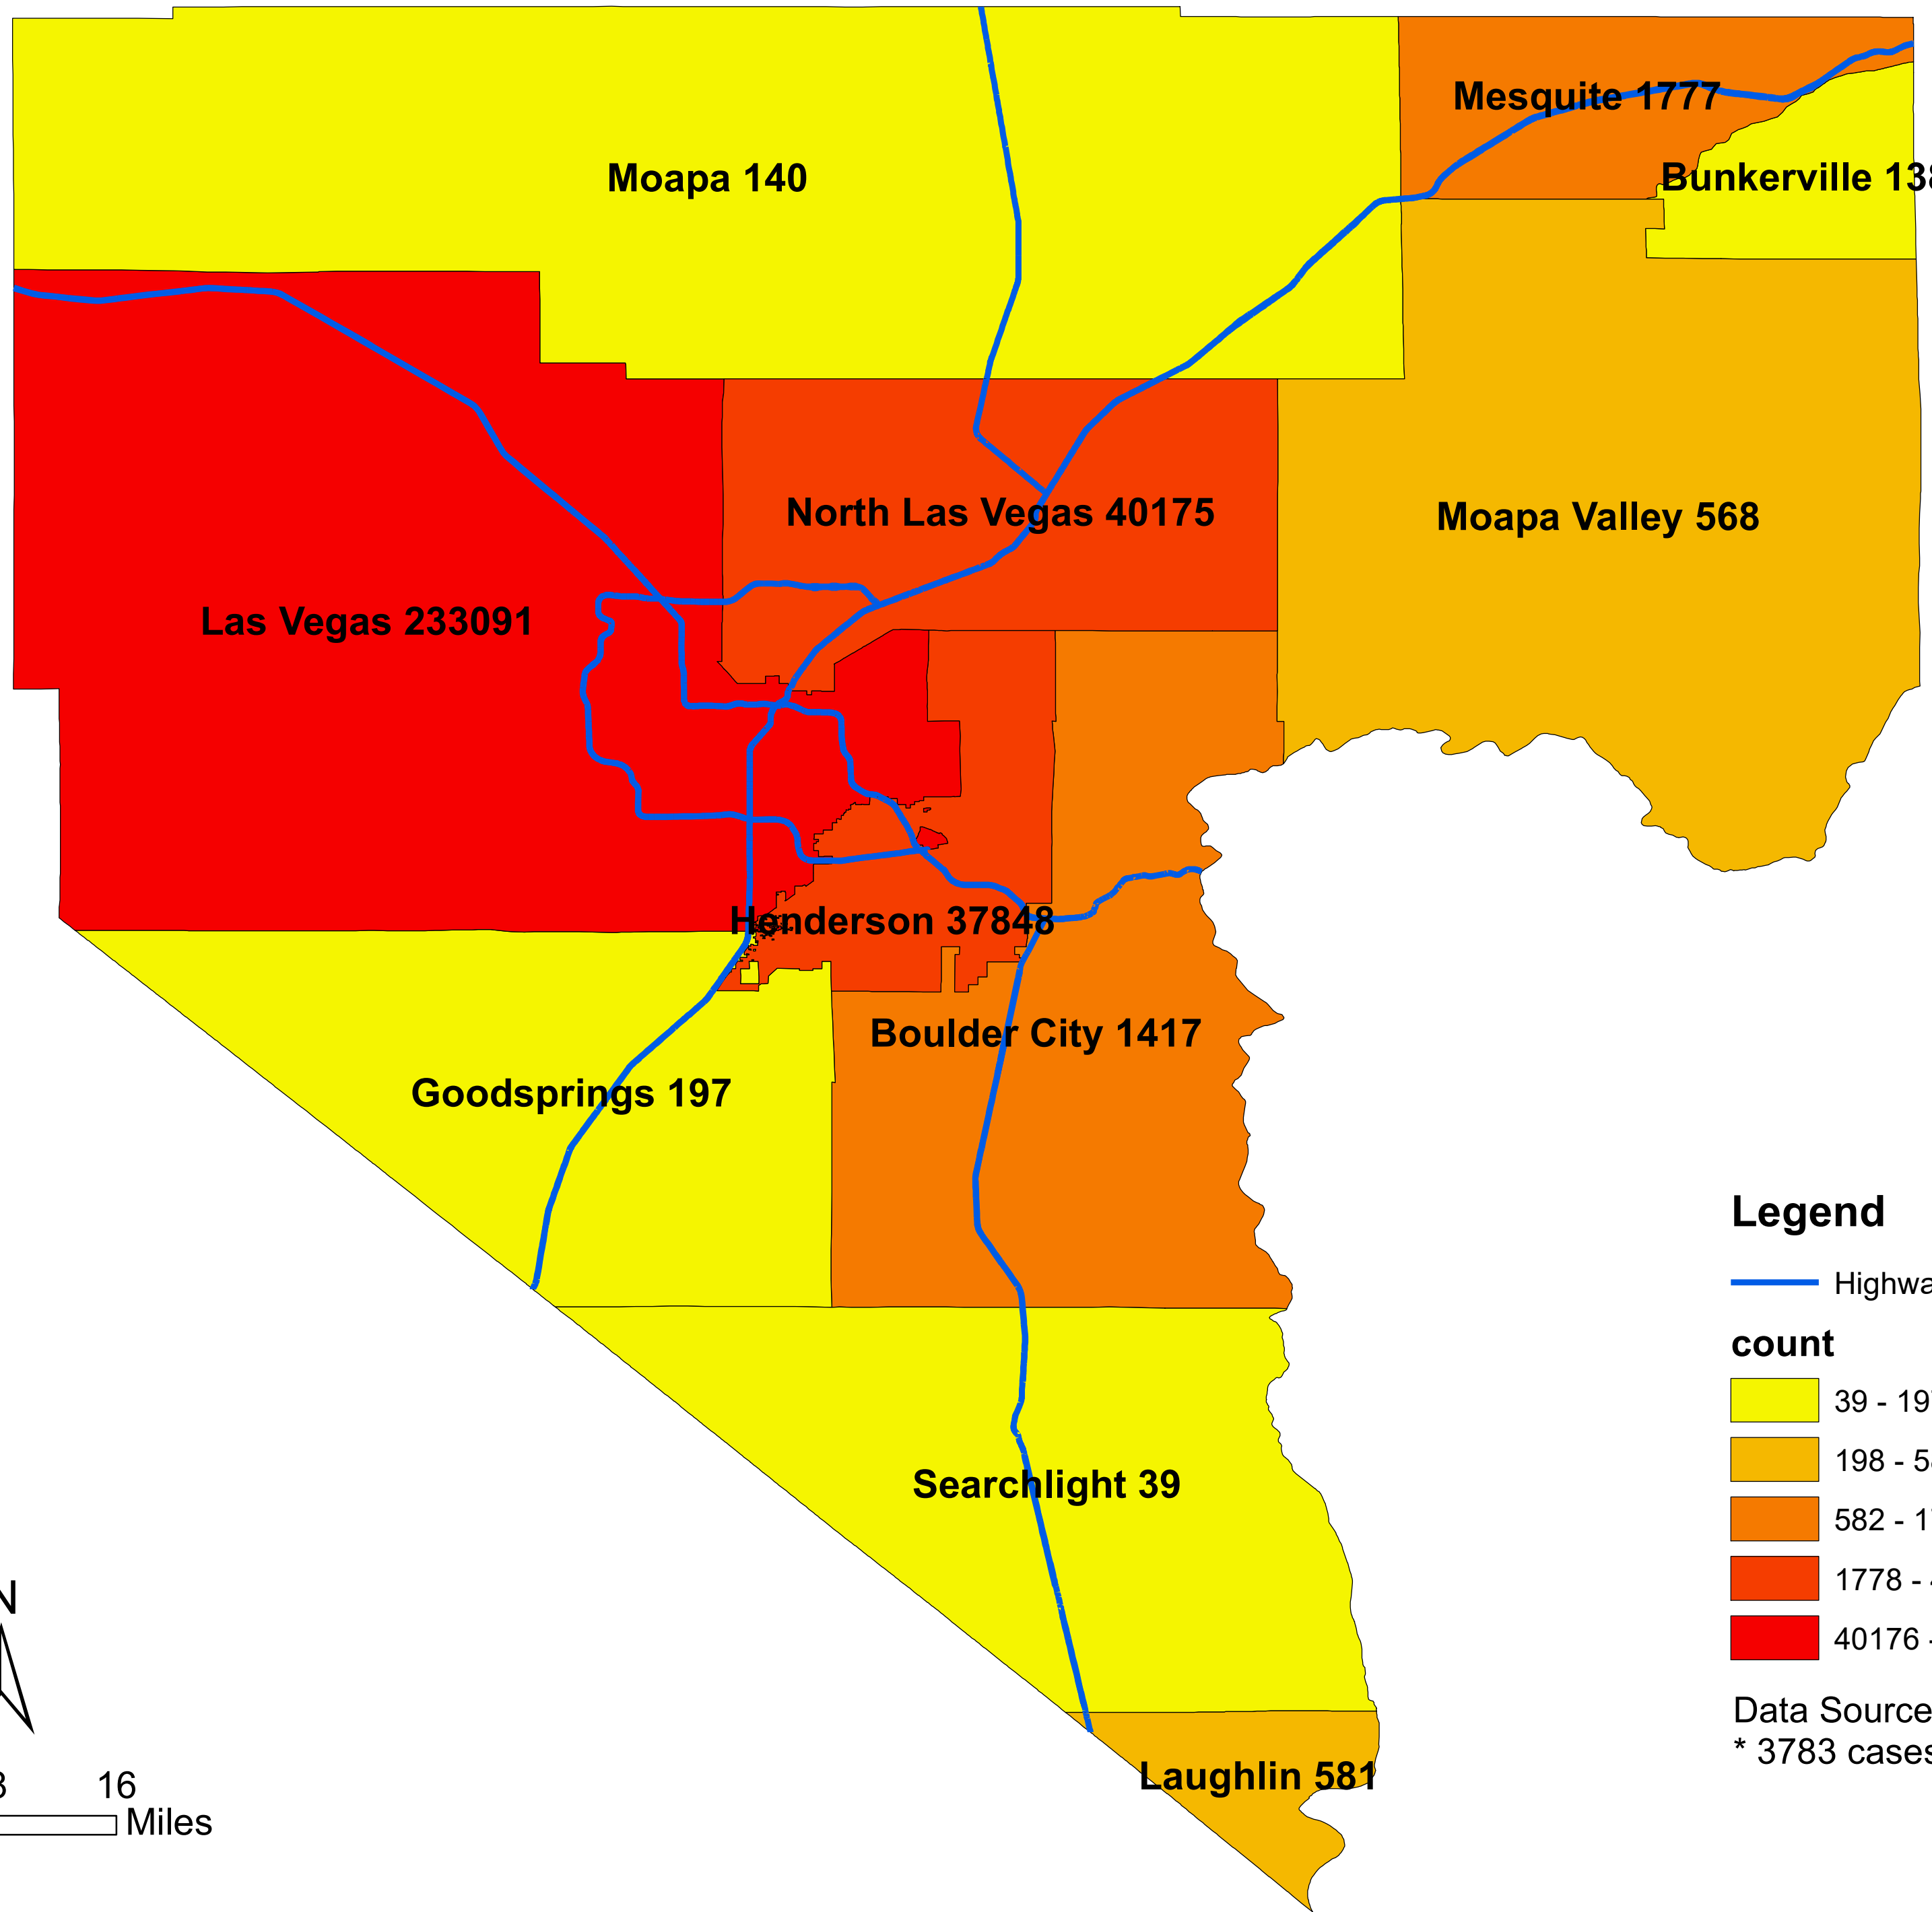

Number of COVID-19 cases by city in Clark county (10.03.2021)

Legend

— Highway

count

- 39 - 197
- 198 - 581
- 582 - 1777
- 1778 - 40175
- 40176 - 233091

Data Source: SNHD

* 3783 cases without city information

0 4 8 16
Miles