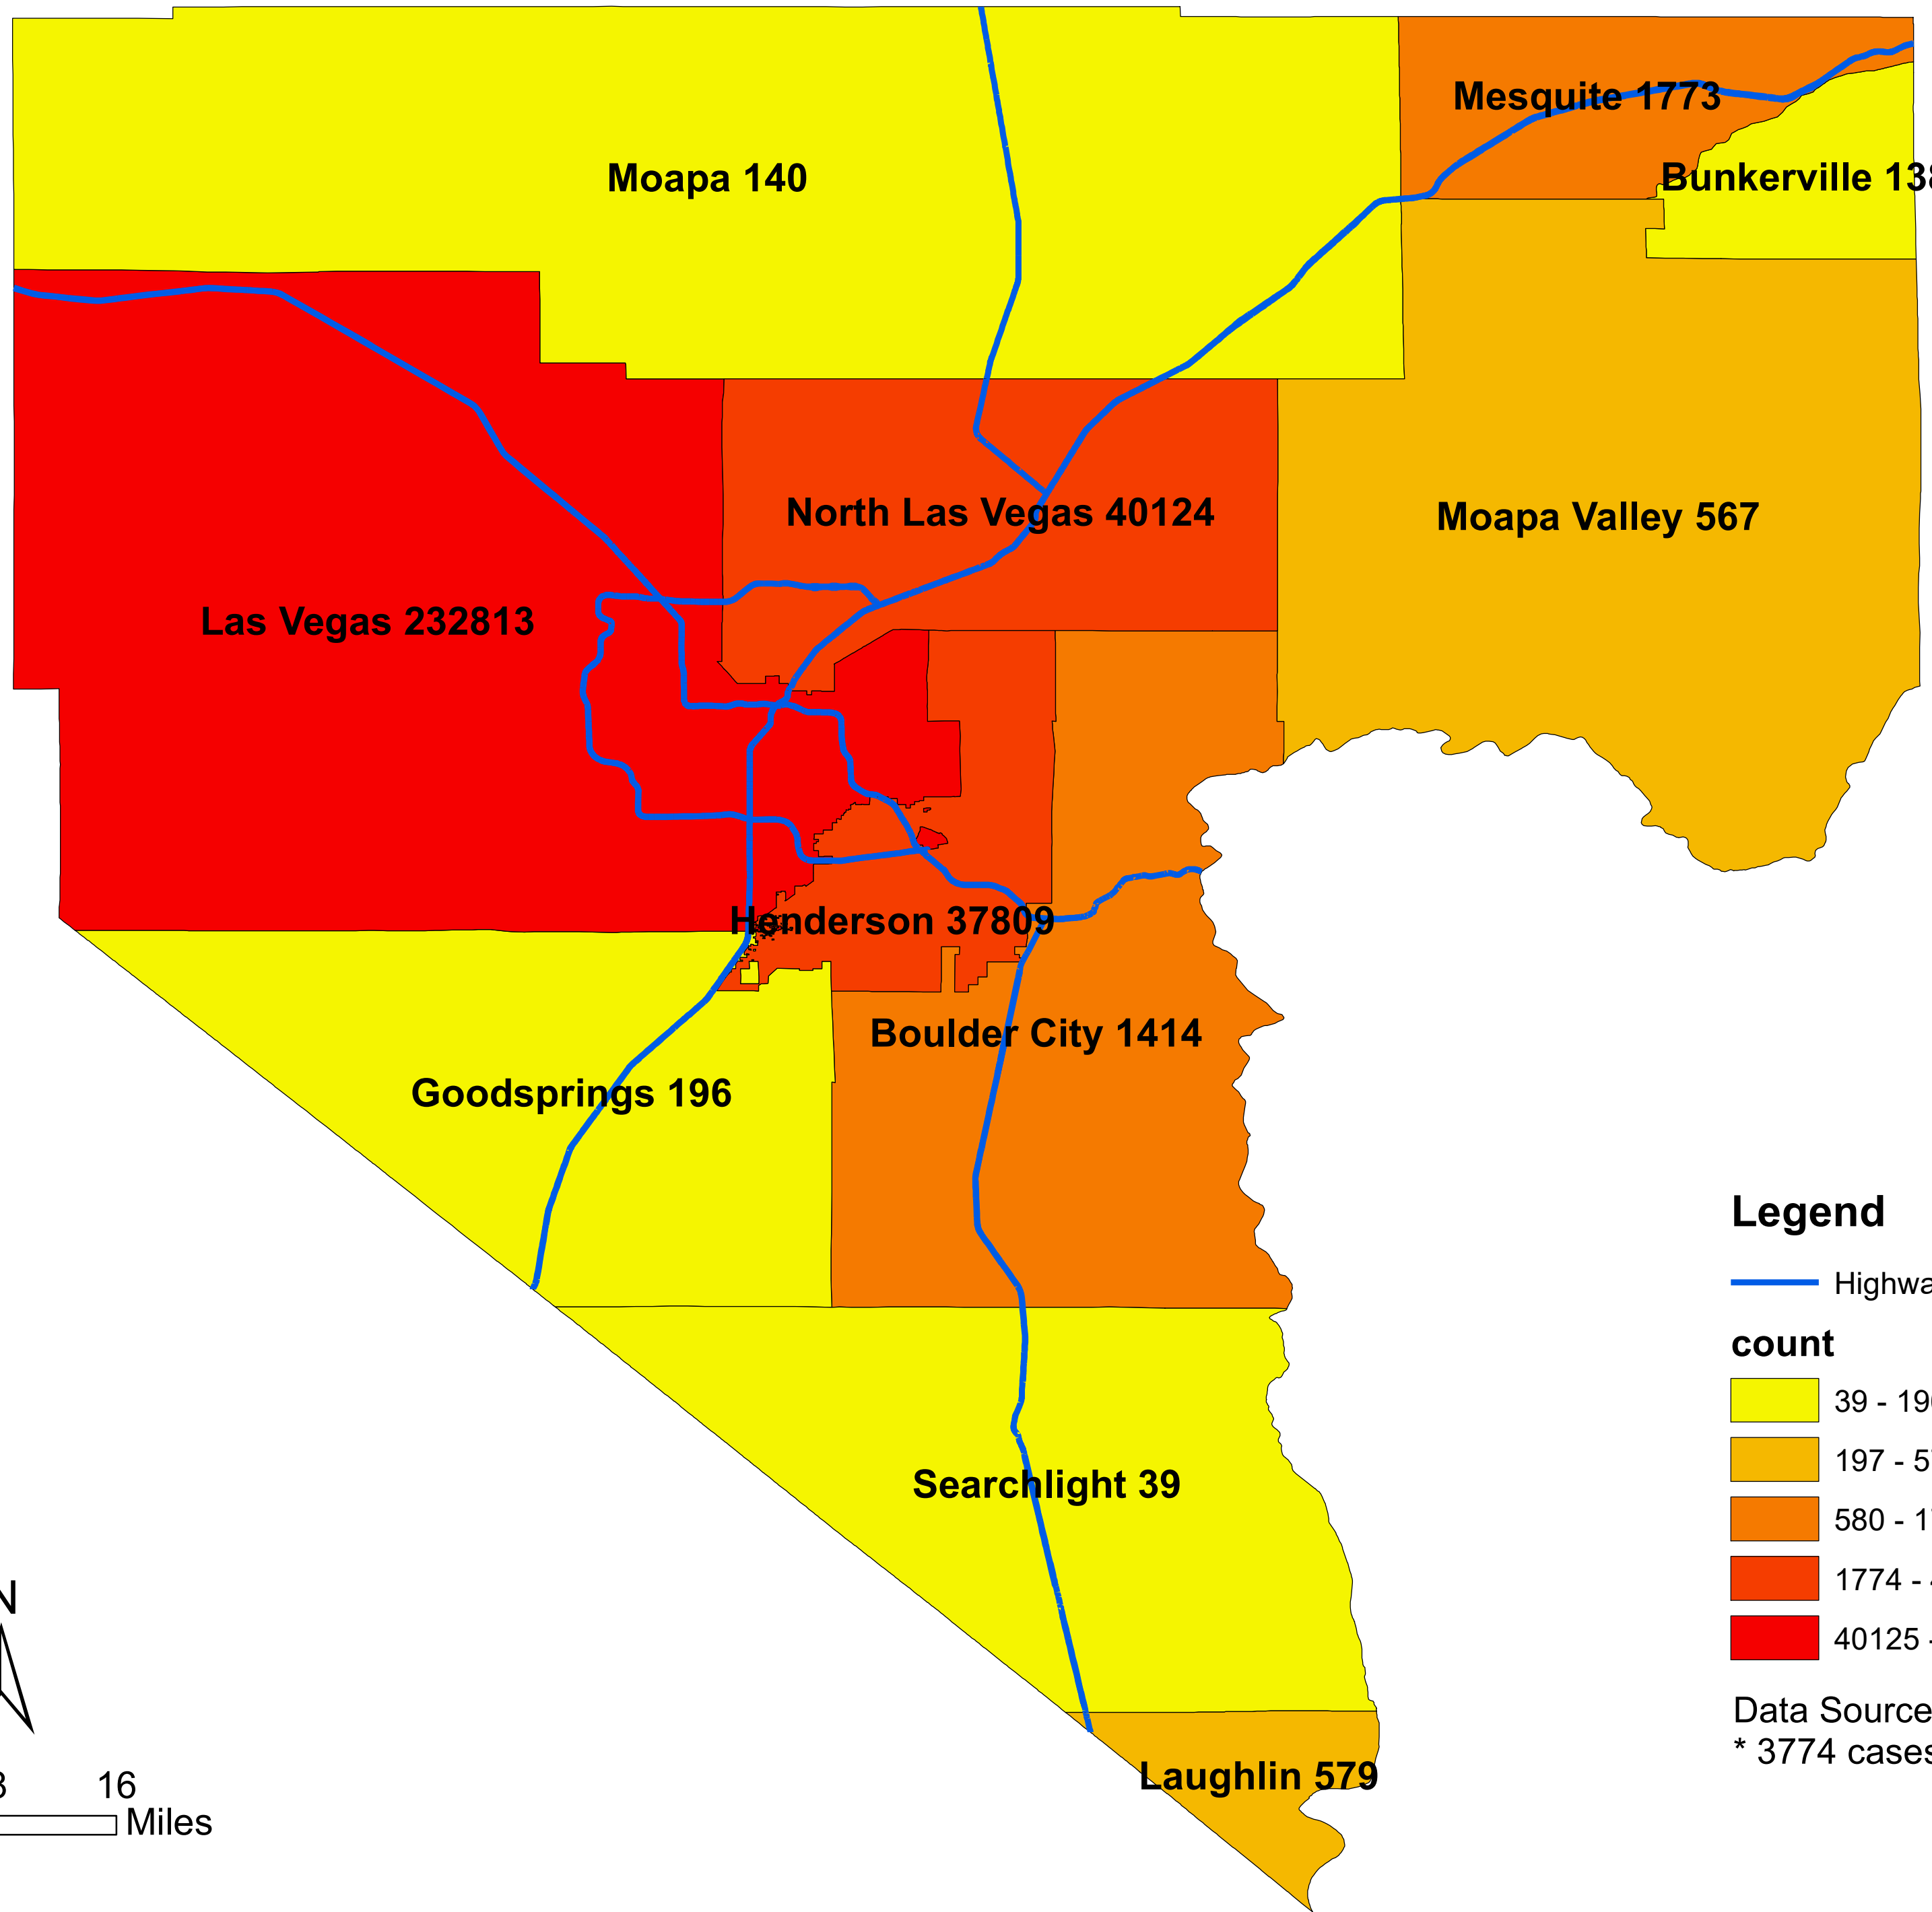

# Number of COVID-19 cases by city in Clark county (10.02.2021)

## Legend

— Highway

### count

Data Source: SNHD

\* 3774 cases without city information