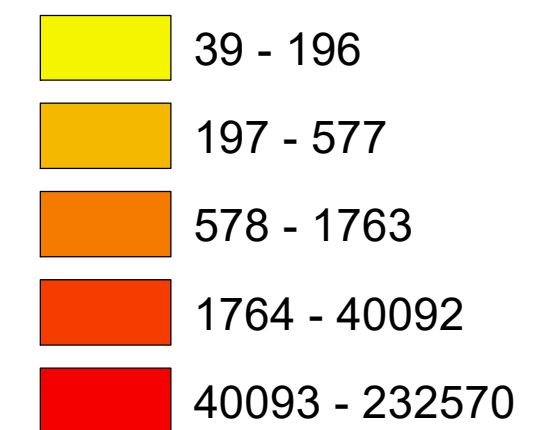

# Number of COVID-19 cases by city in Clark county (10.01.2021)

## Legend

— Highway

### count

Data Source: SNHD

\* 3776 cases without city information

0 4 8 16 Miles