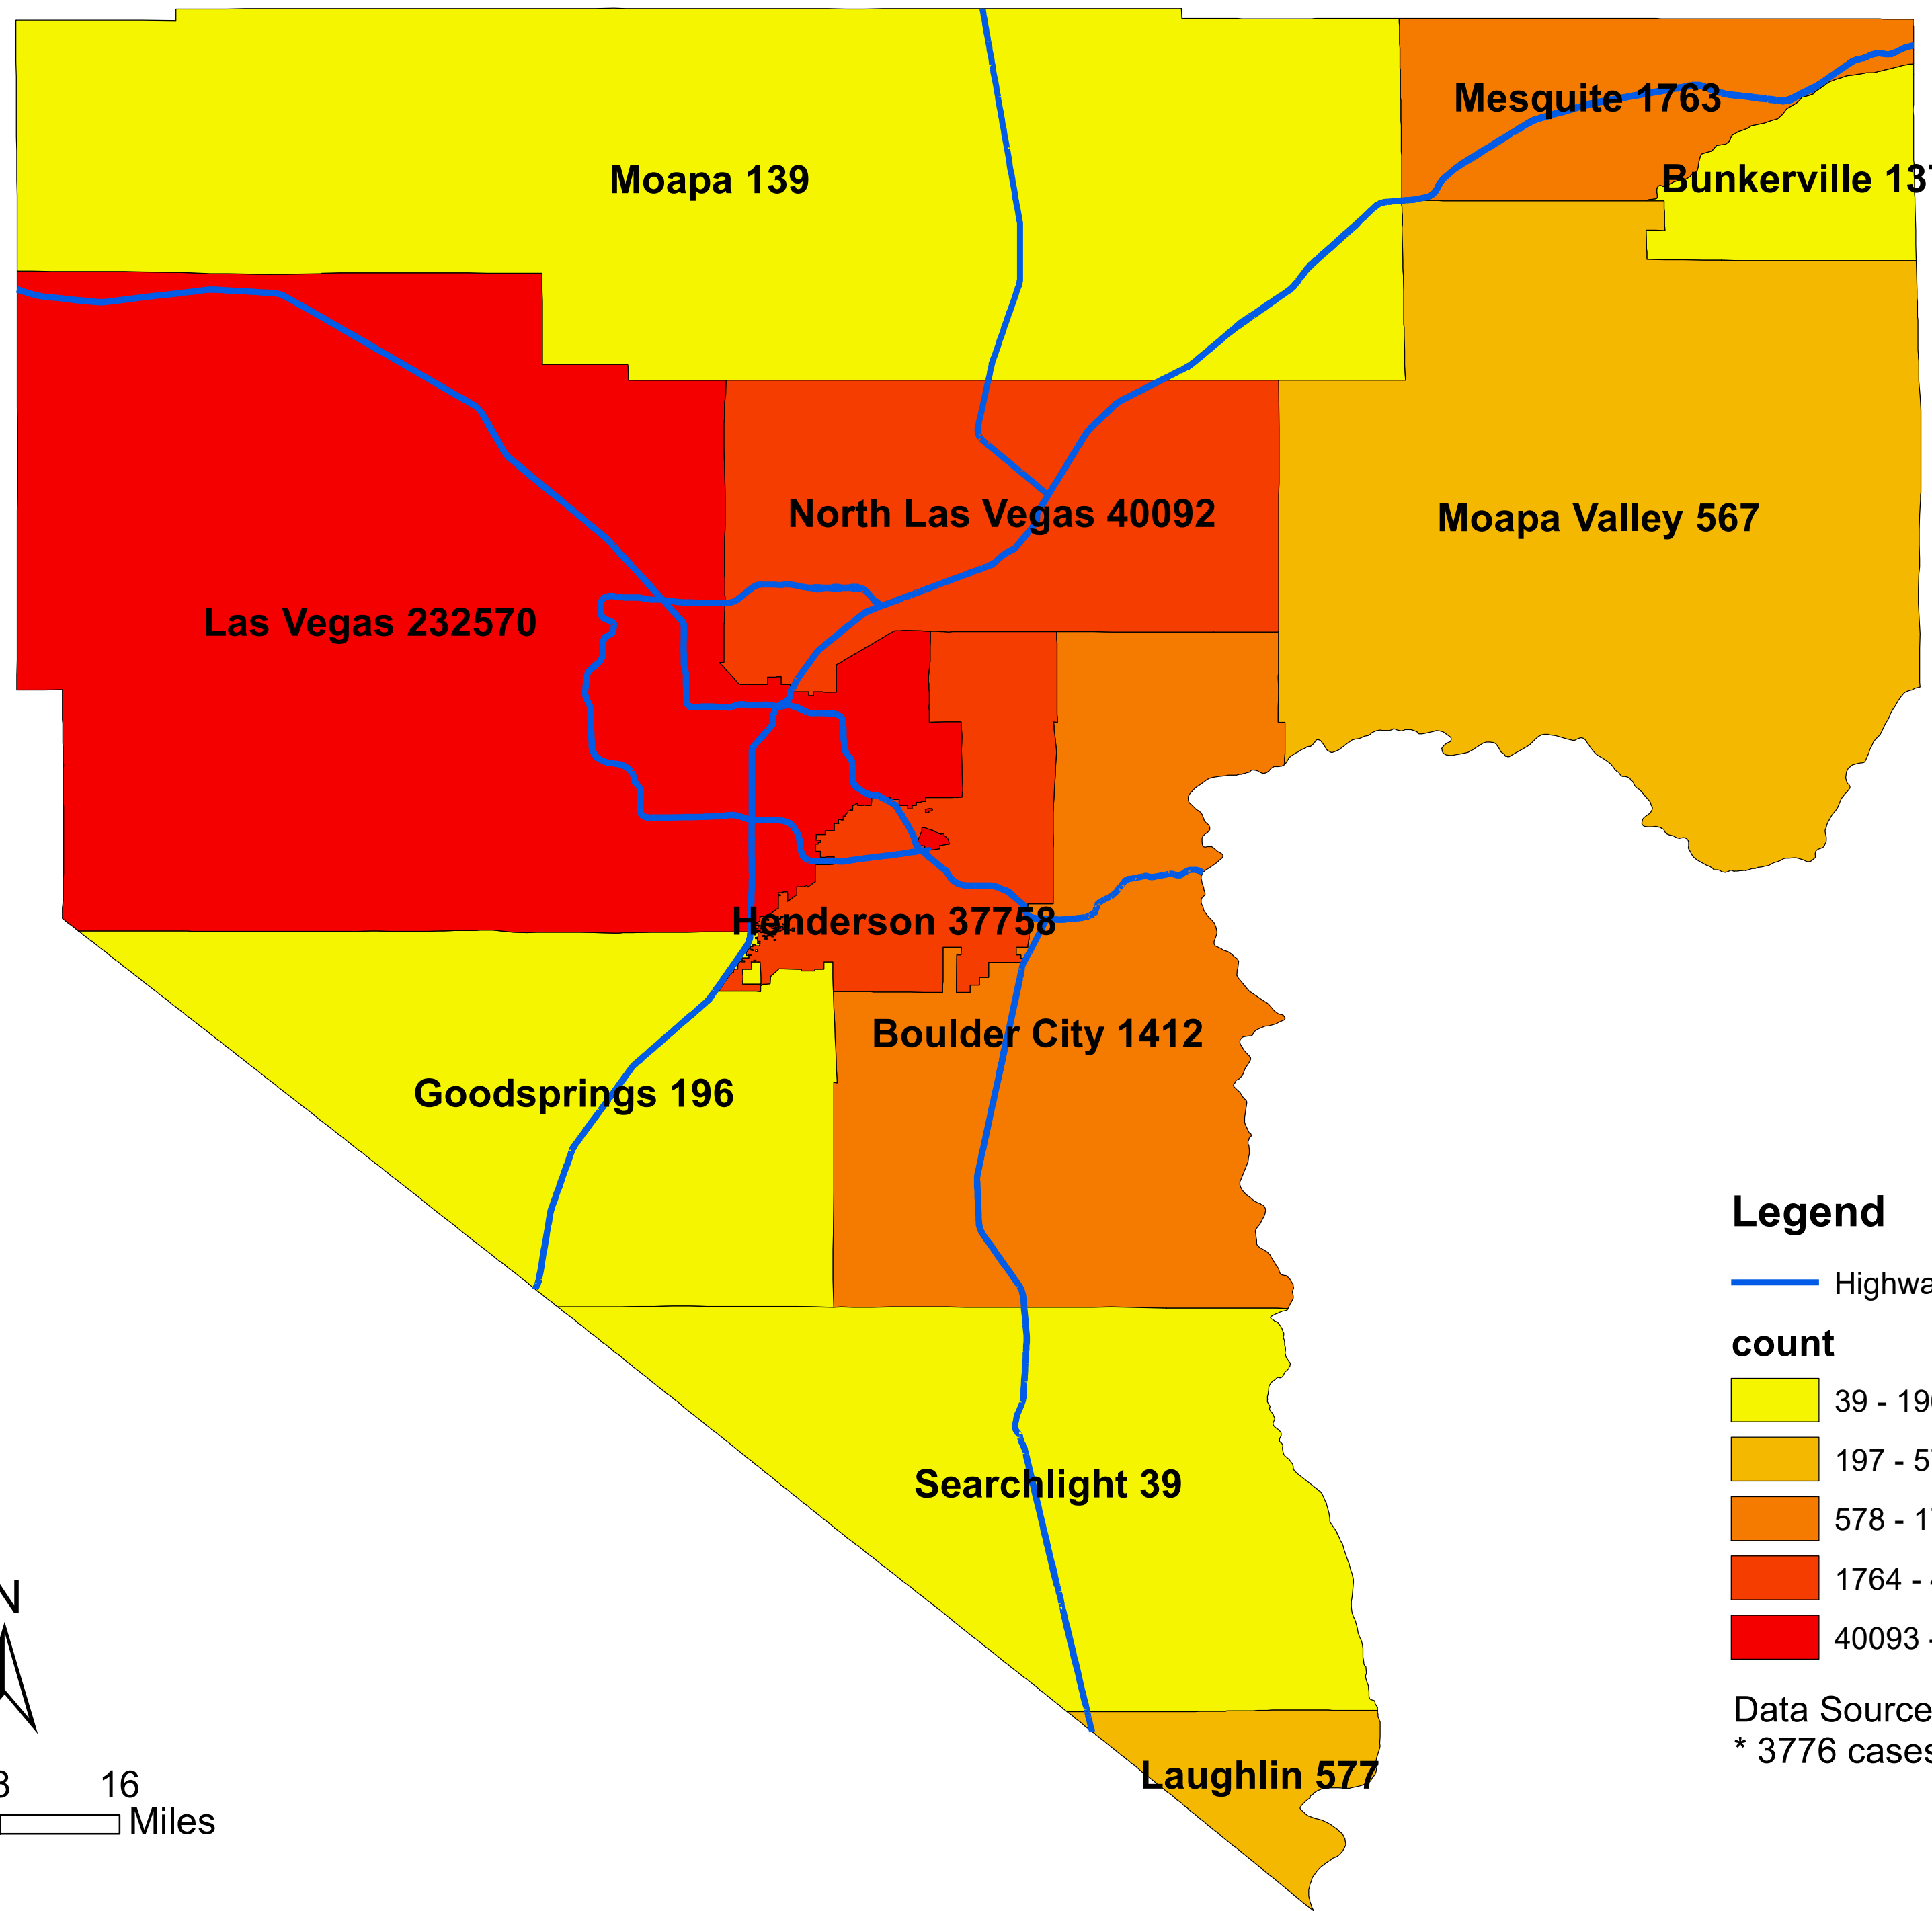

# Number of COVID-19 cases by city in Clark county (10.01.2021)

## Legend

— Highway

### count

Data Source: SNHD

\* 3776 cases without city information

0 4 8 16 Miles