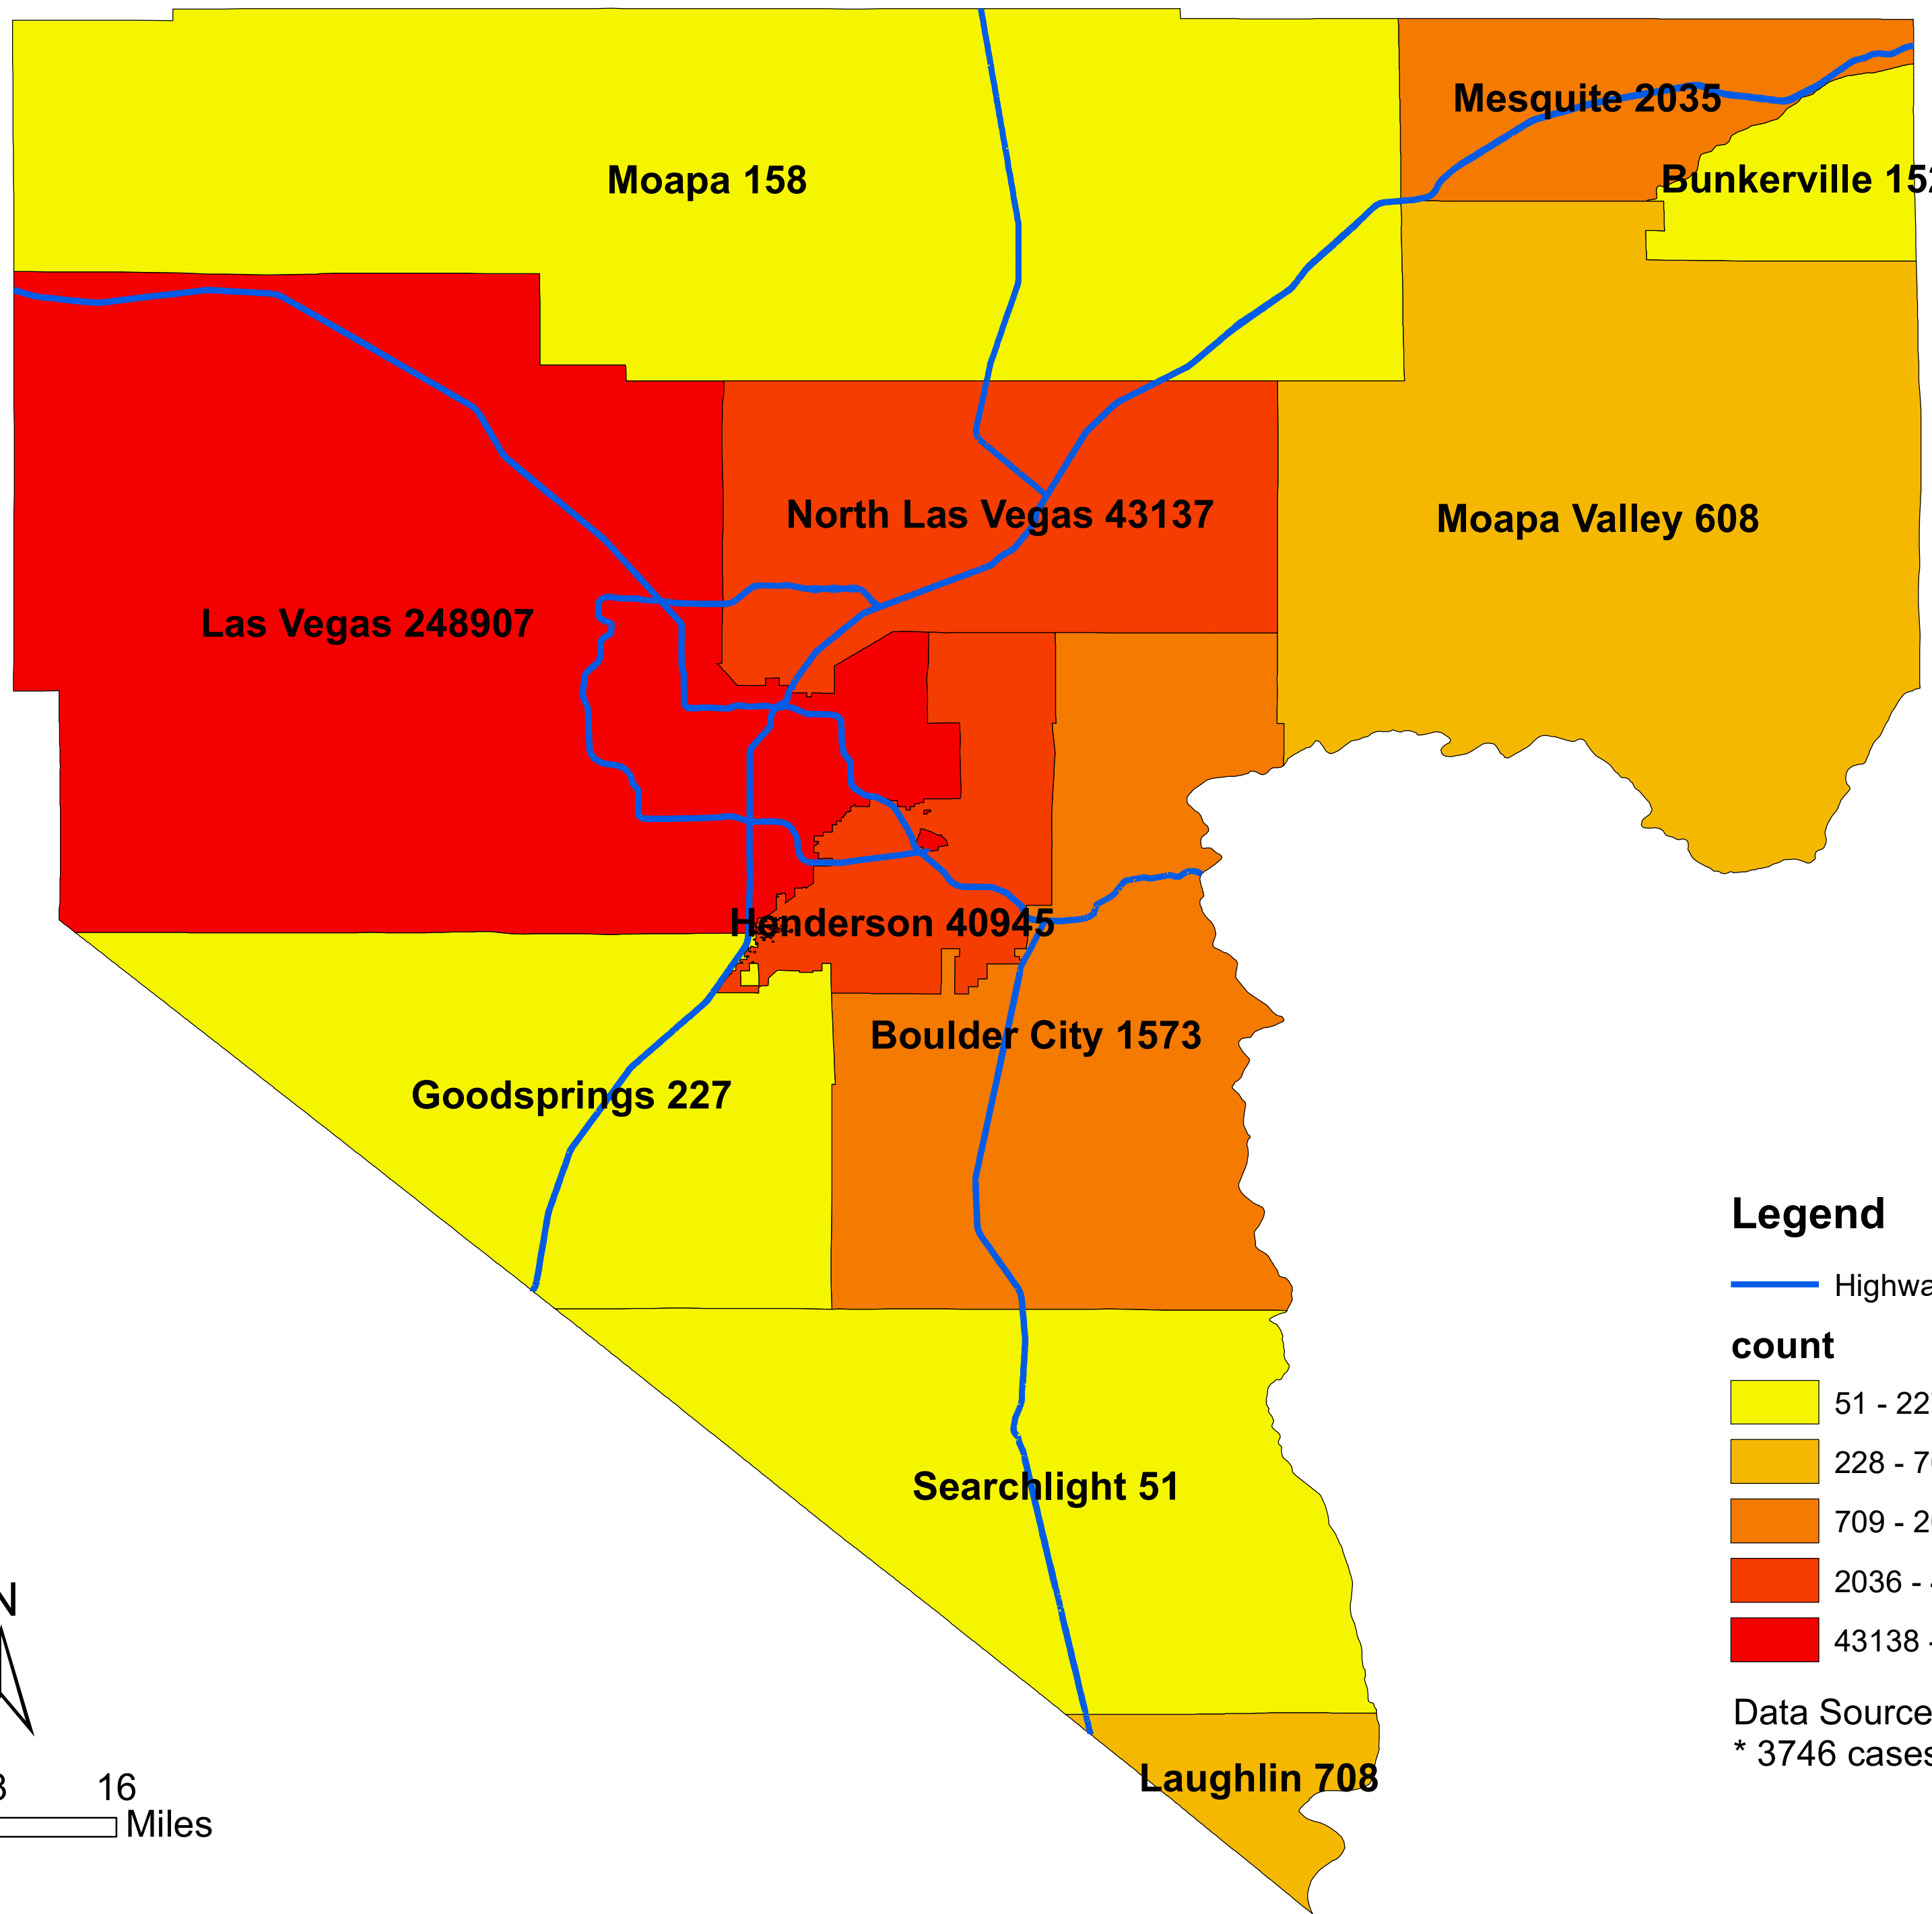

# Number of COVID-19 cases by city in Clark county (11.30.2021)

## Legend

— Highway

### count

- 51 - 227
- 228 - 708
- 709 - 2035
- 2036 - 43137
- 43138 - 248907

Data Source: SNHD

\* 3746 cases without city information

0 4 8 16  
Miles