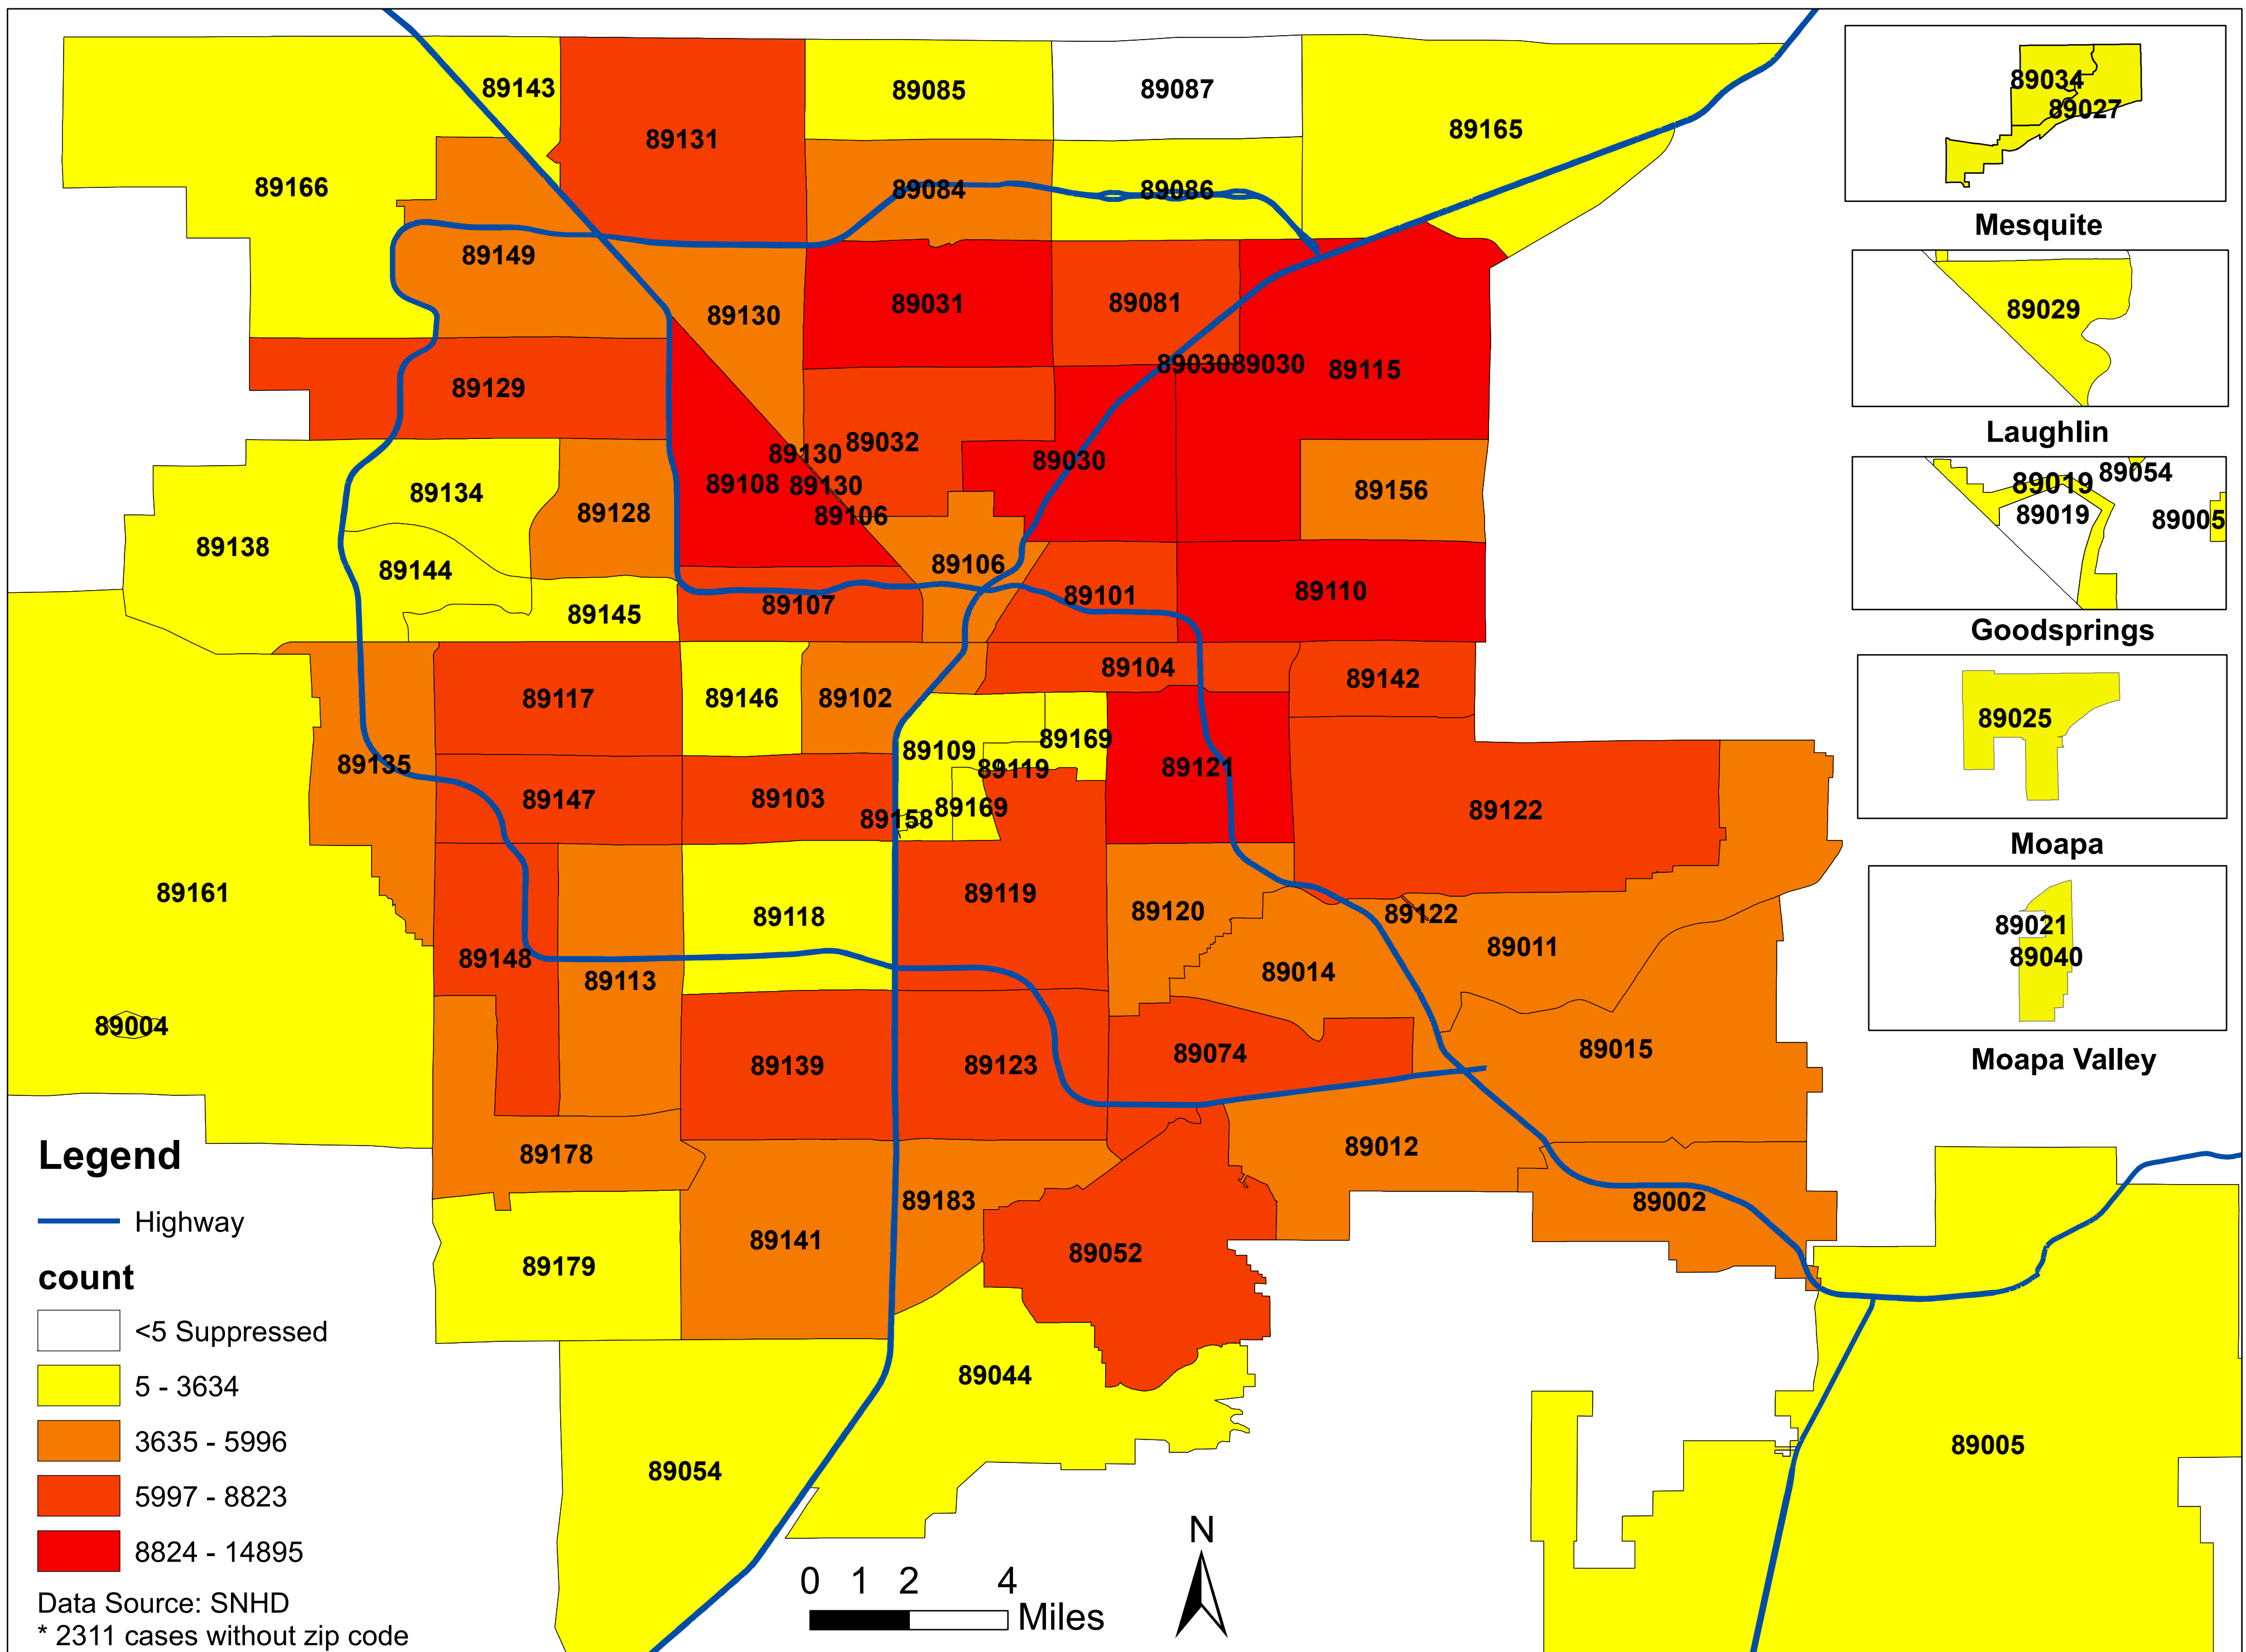

# Number of COVID-19 cases by zip code in Clark county (11.29.2021)

**Note: More than 5 cases reported from 89124**