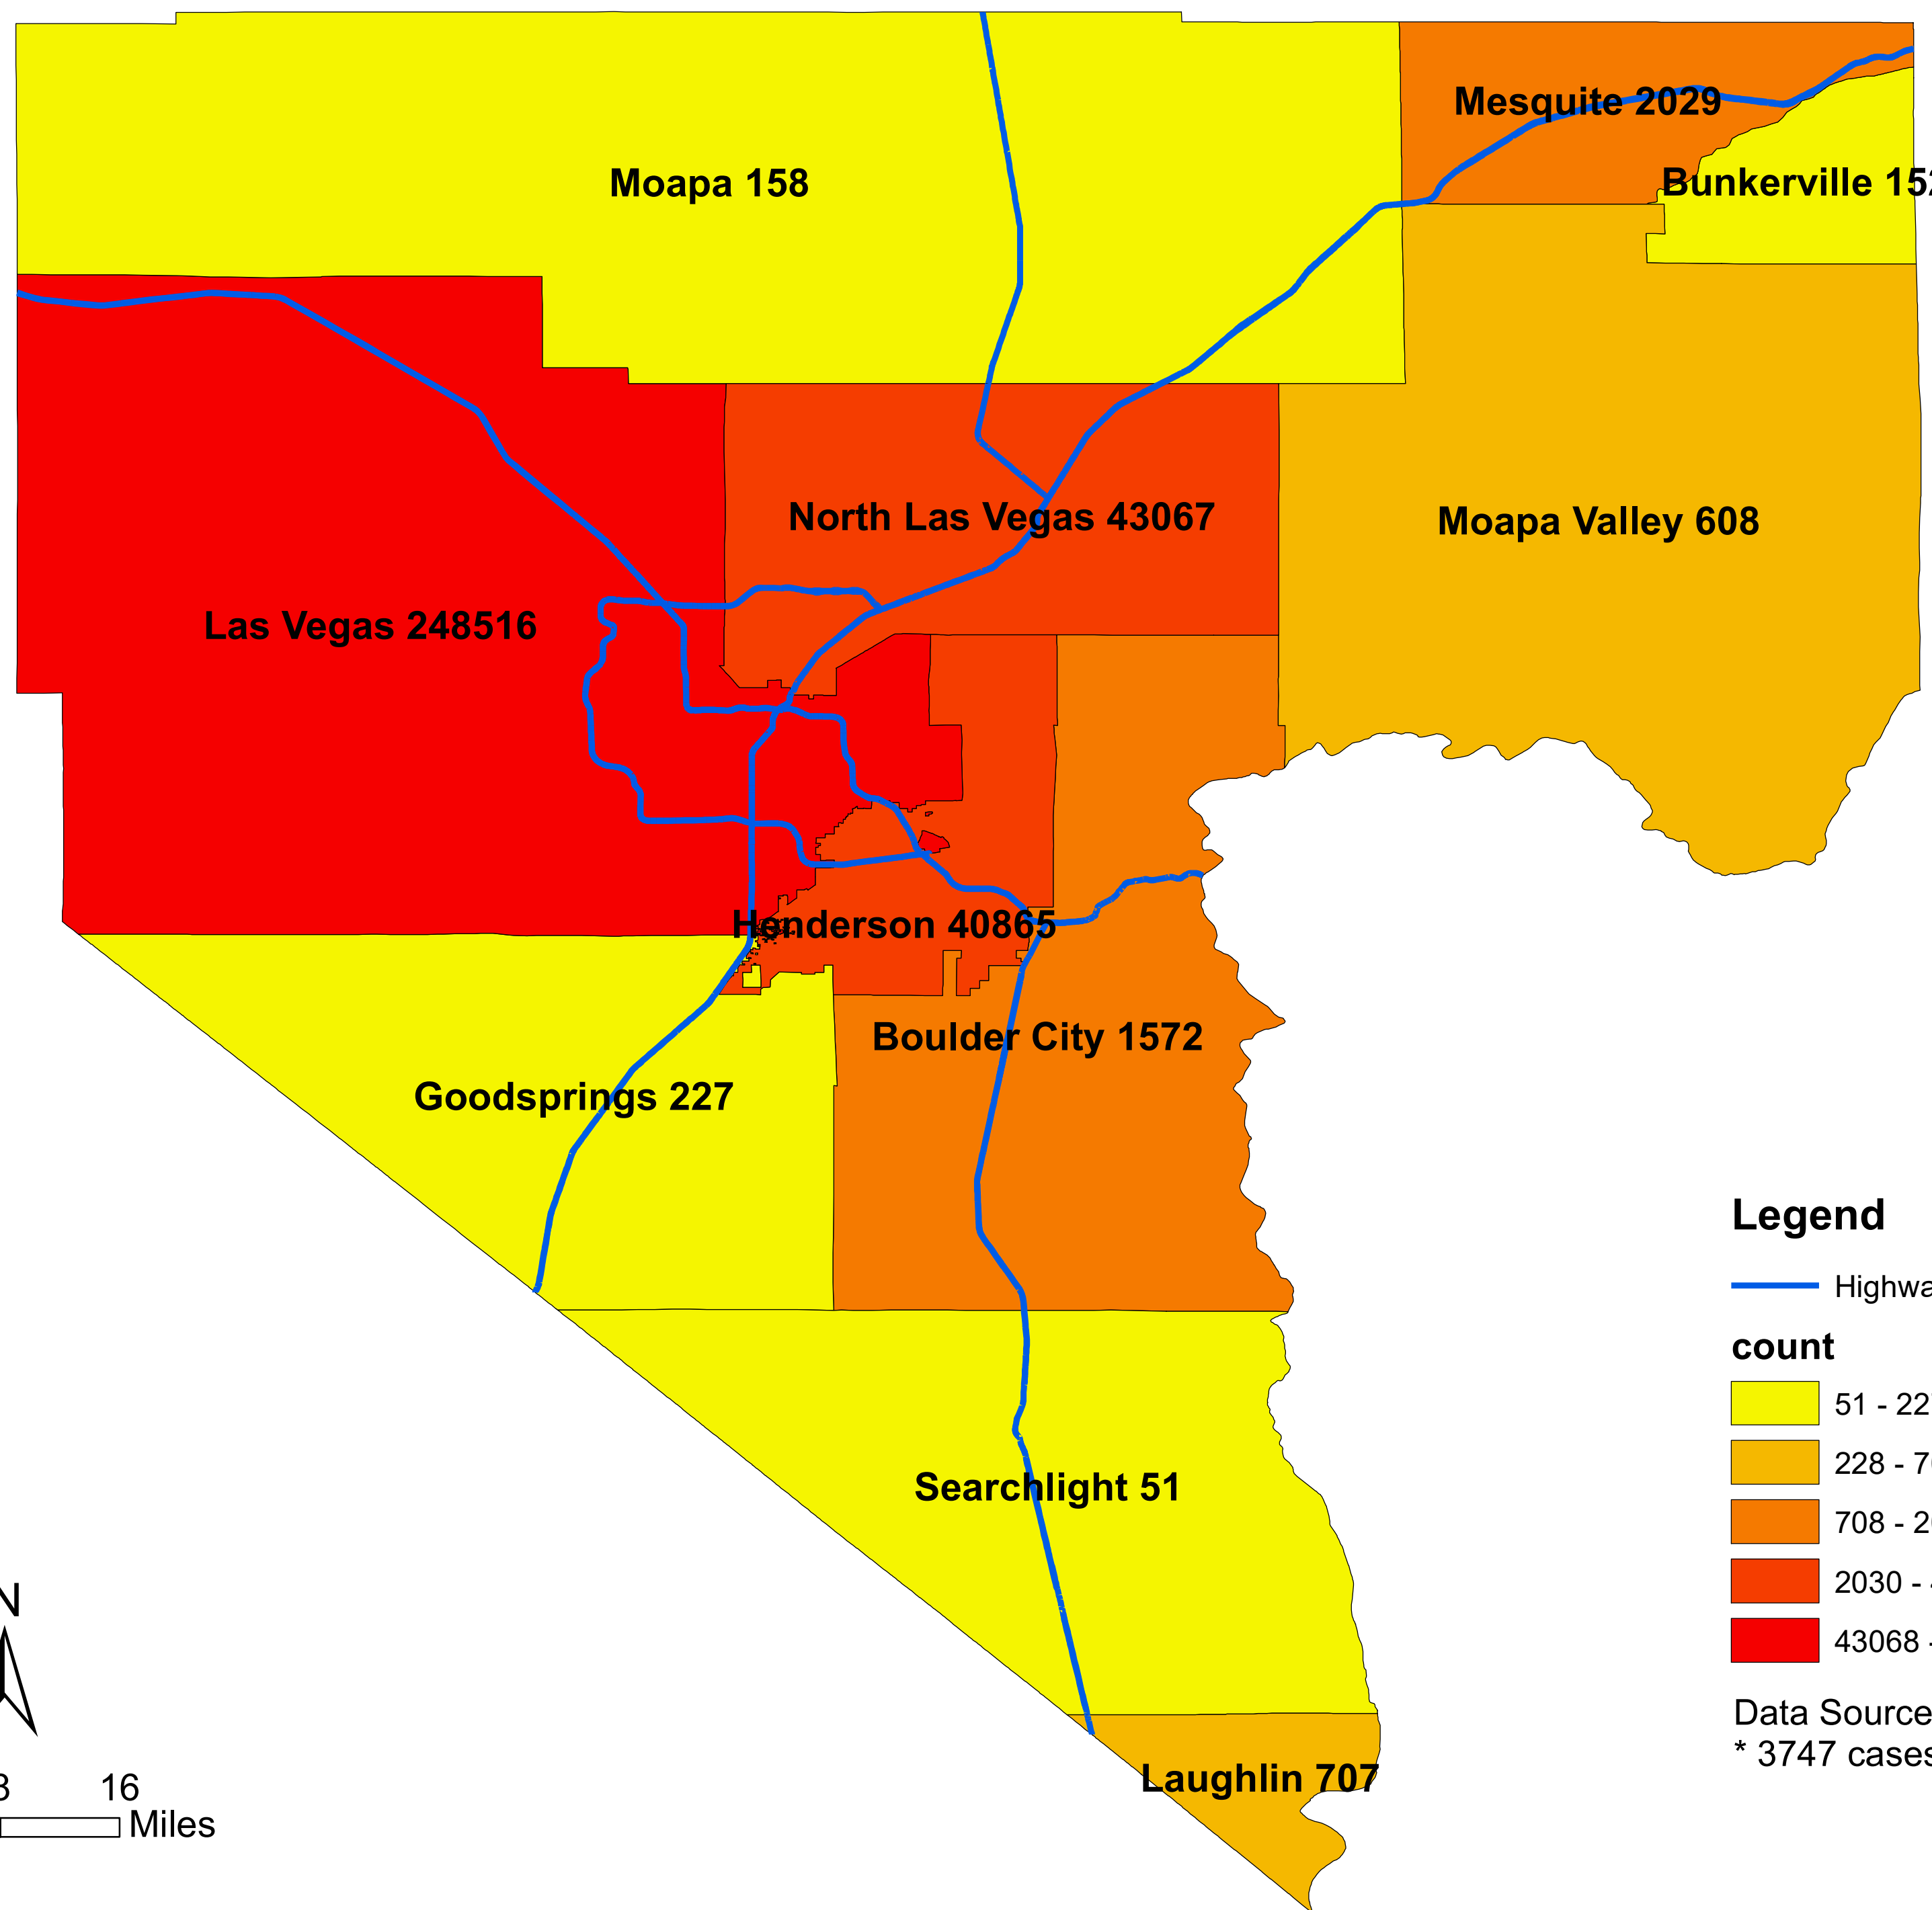

Number of COVID-19 cases by city in Clark county (11.29.2021)

Legend

— Highway

count

- 51 - 227
- 228 - 707
- 708 - 2029
- 2030 - 43067
- 43068 - 248516

Data Source: SNHD
* 3747 cases without city information