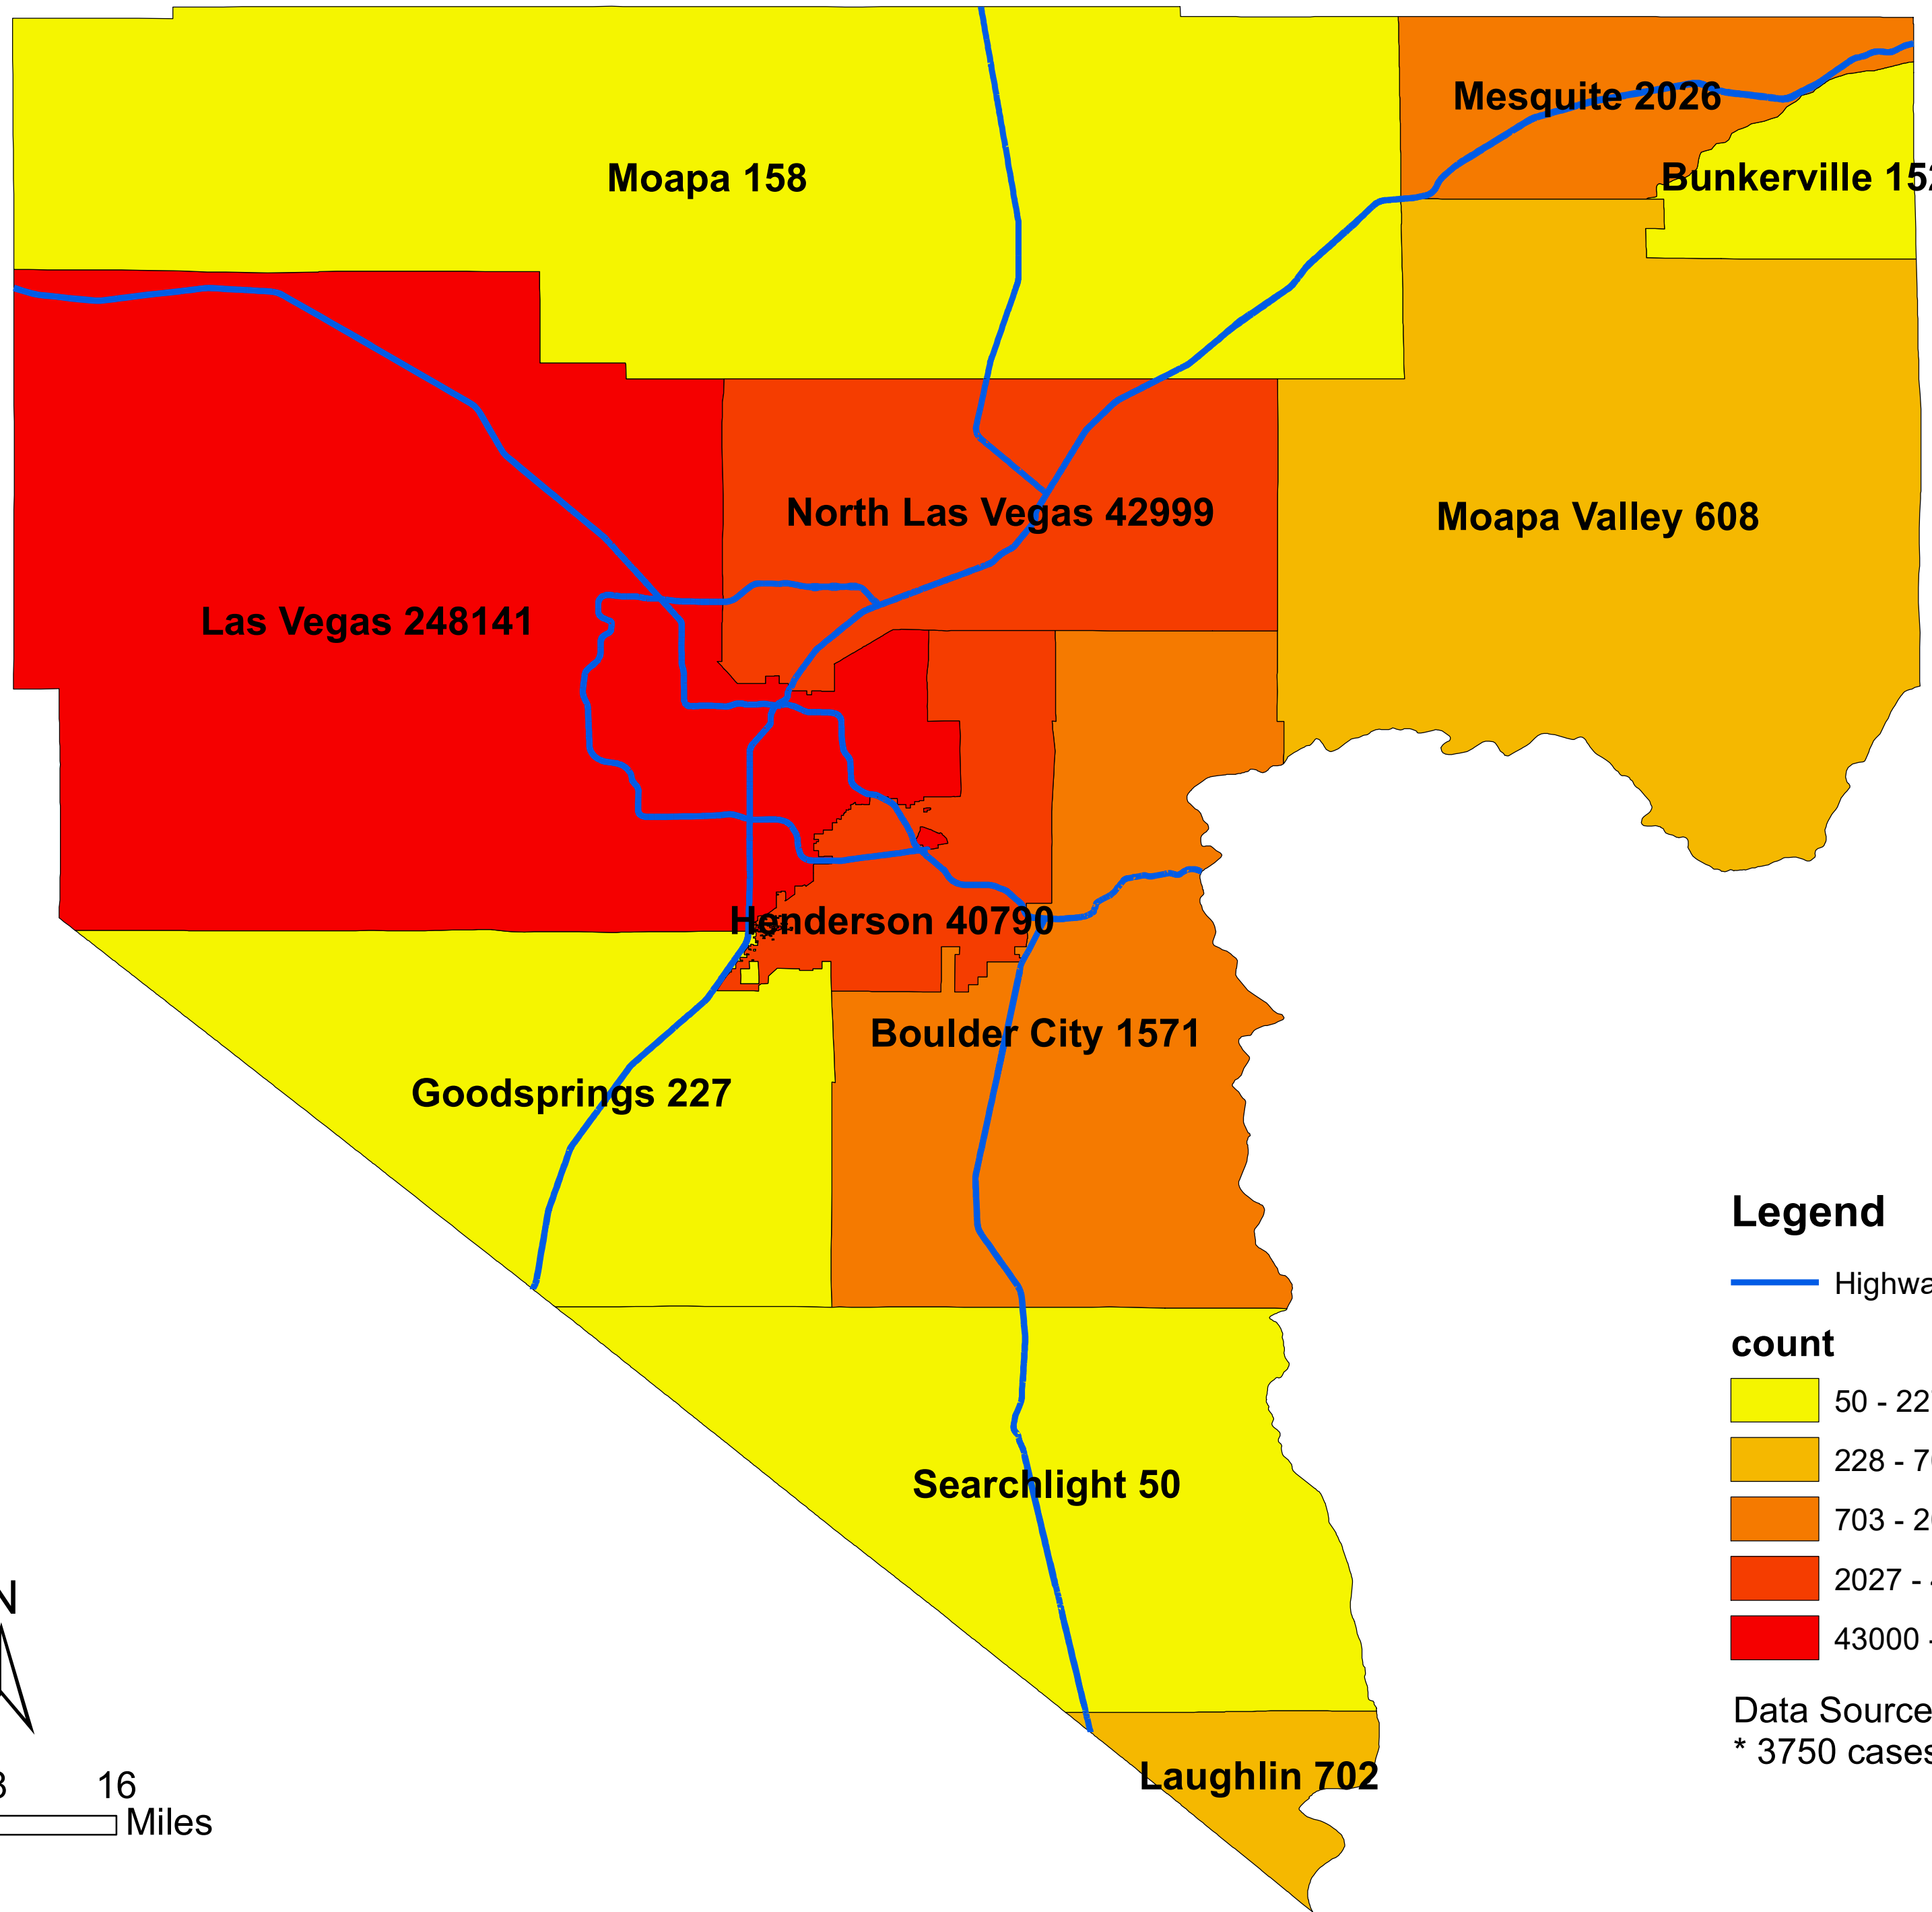

Number of COVID-19 cases by city in Clark county (11.28.2021)

Legend

— Highway

count

- 50 - 227
- 228 - 702
- 703 - 2026
- 2027 - 42999
- 43000 - 248141

Data Source: SNHD

* 3750 cases without city information

0 4 8 16 Miles