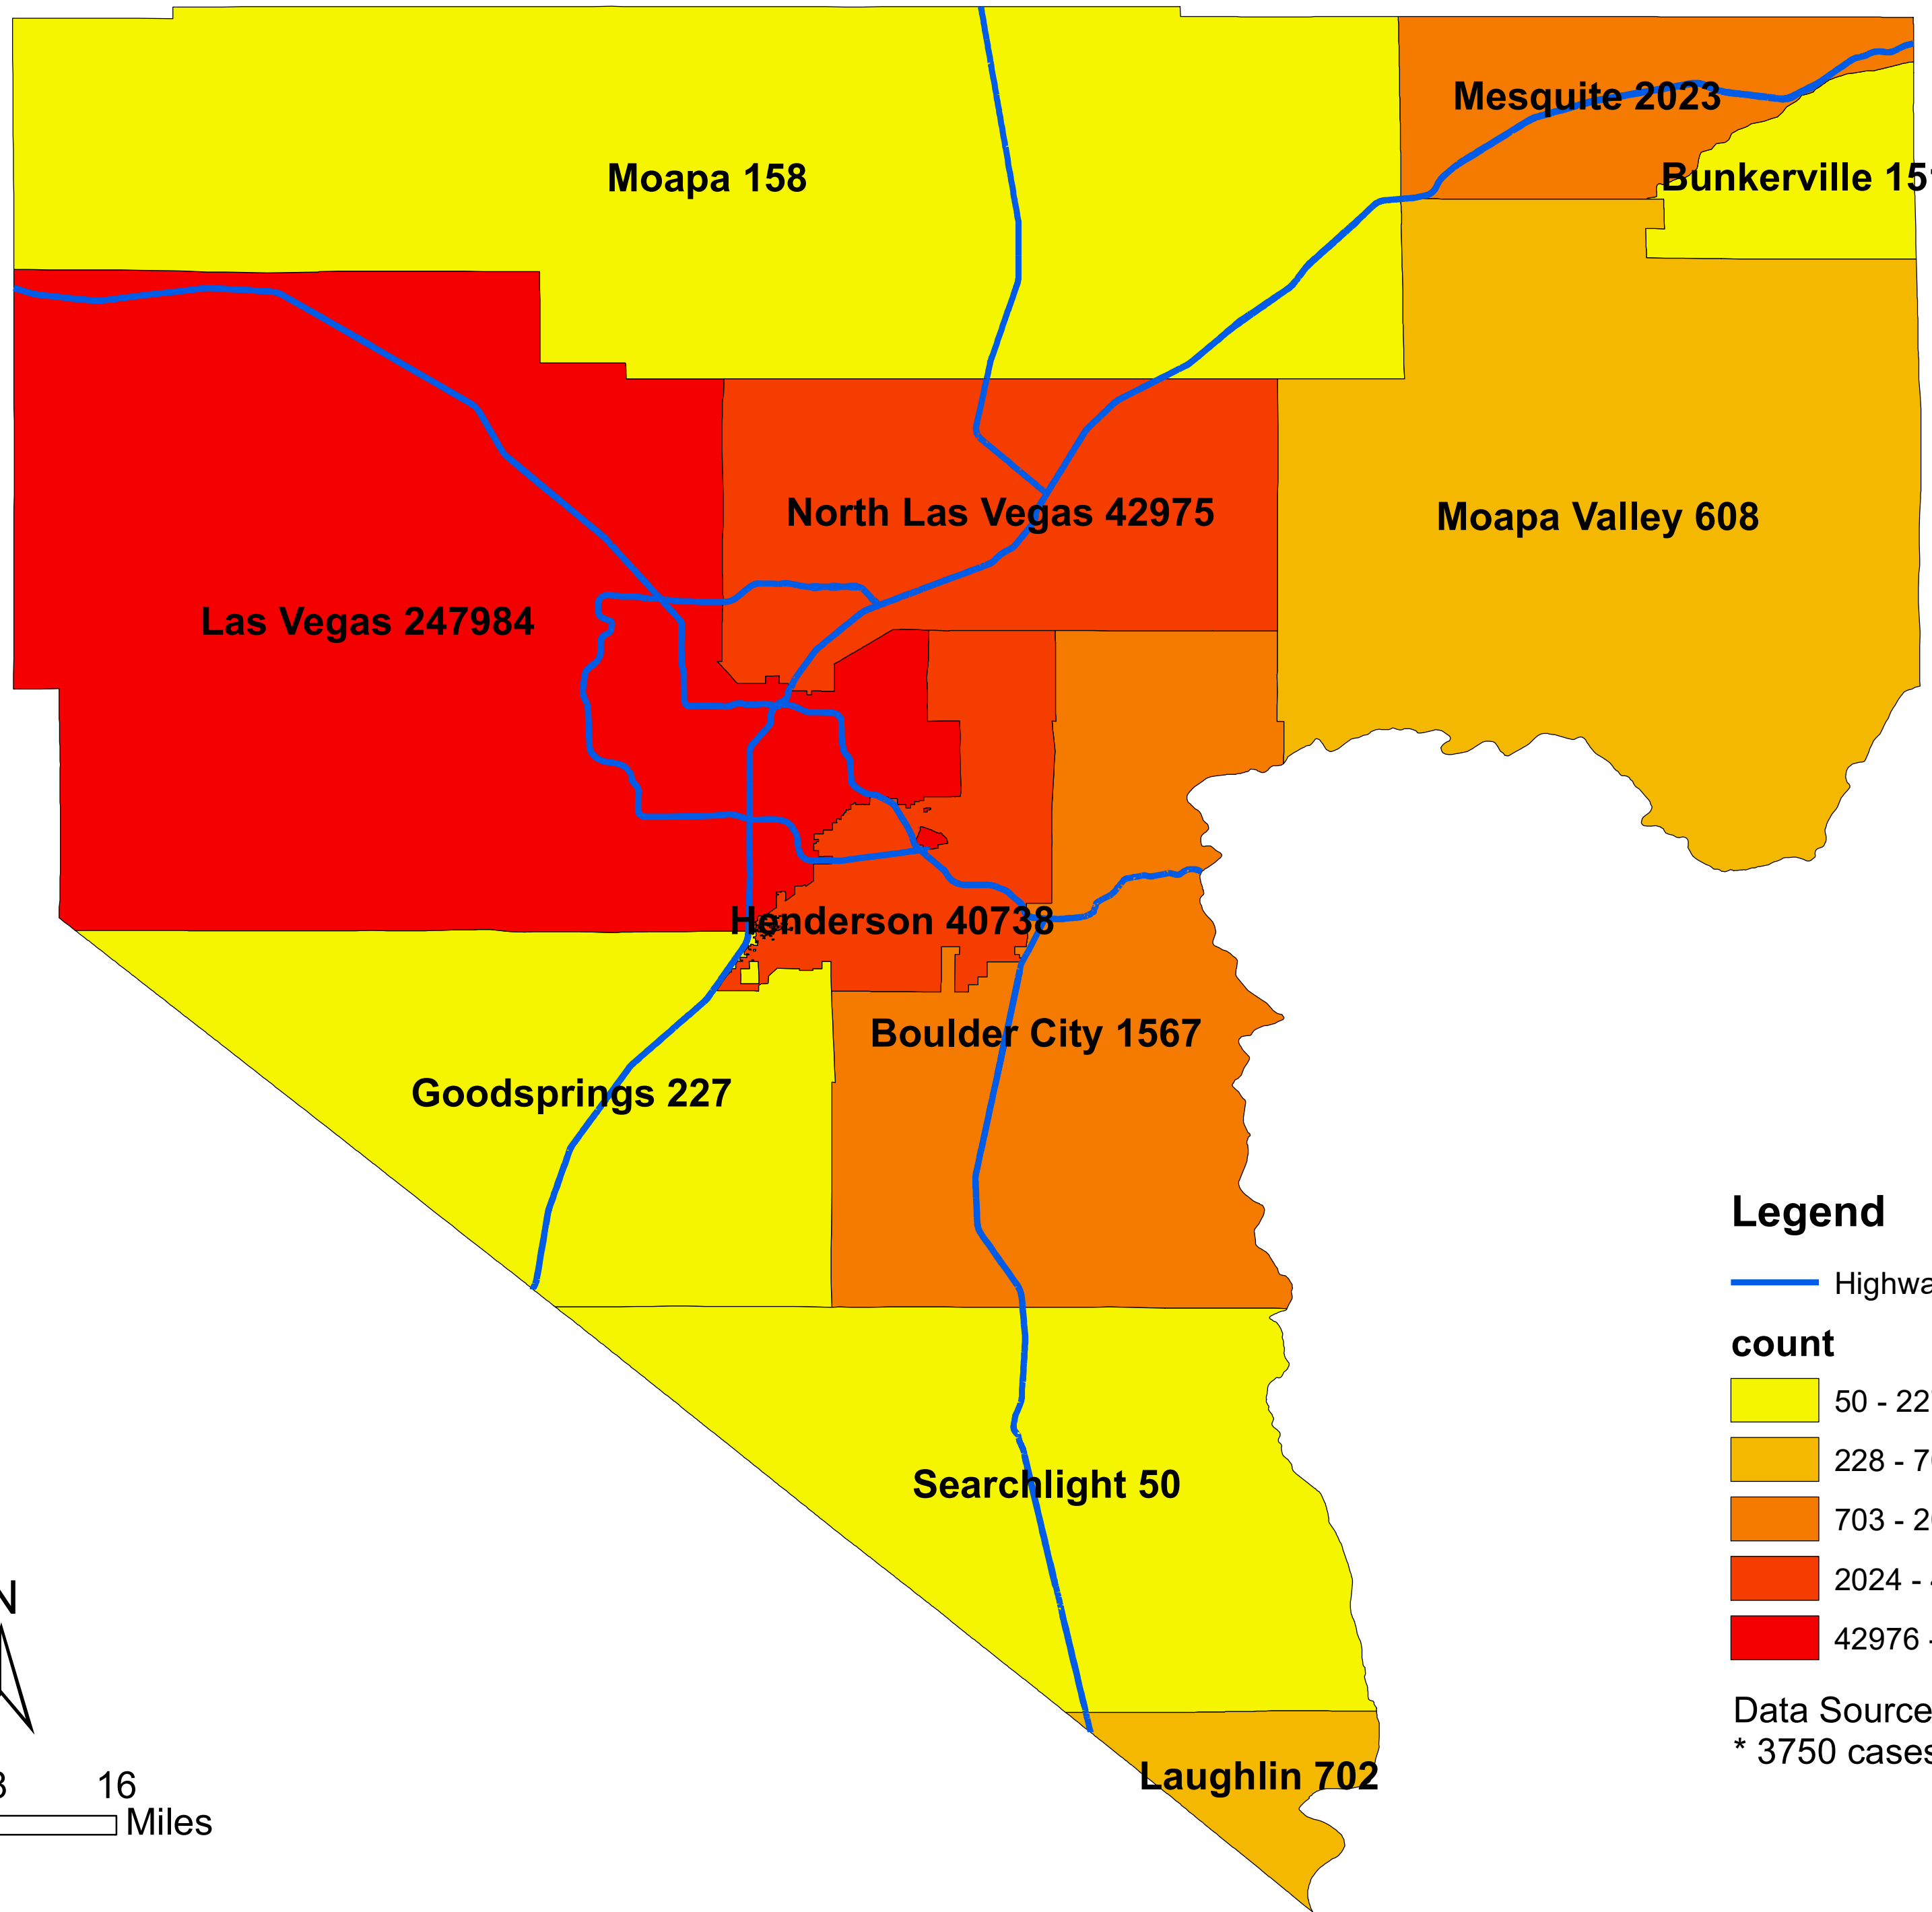

# Number of COVID-19 cases by city in Clark county (11.27.2021)

## Legend

— Highway

### count

Data Source: SNHD

\* 3750 cases without city information

0 4 8 16  
Miles