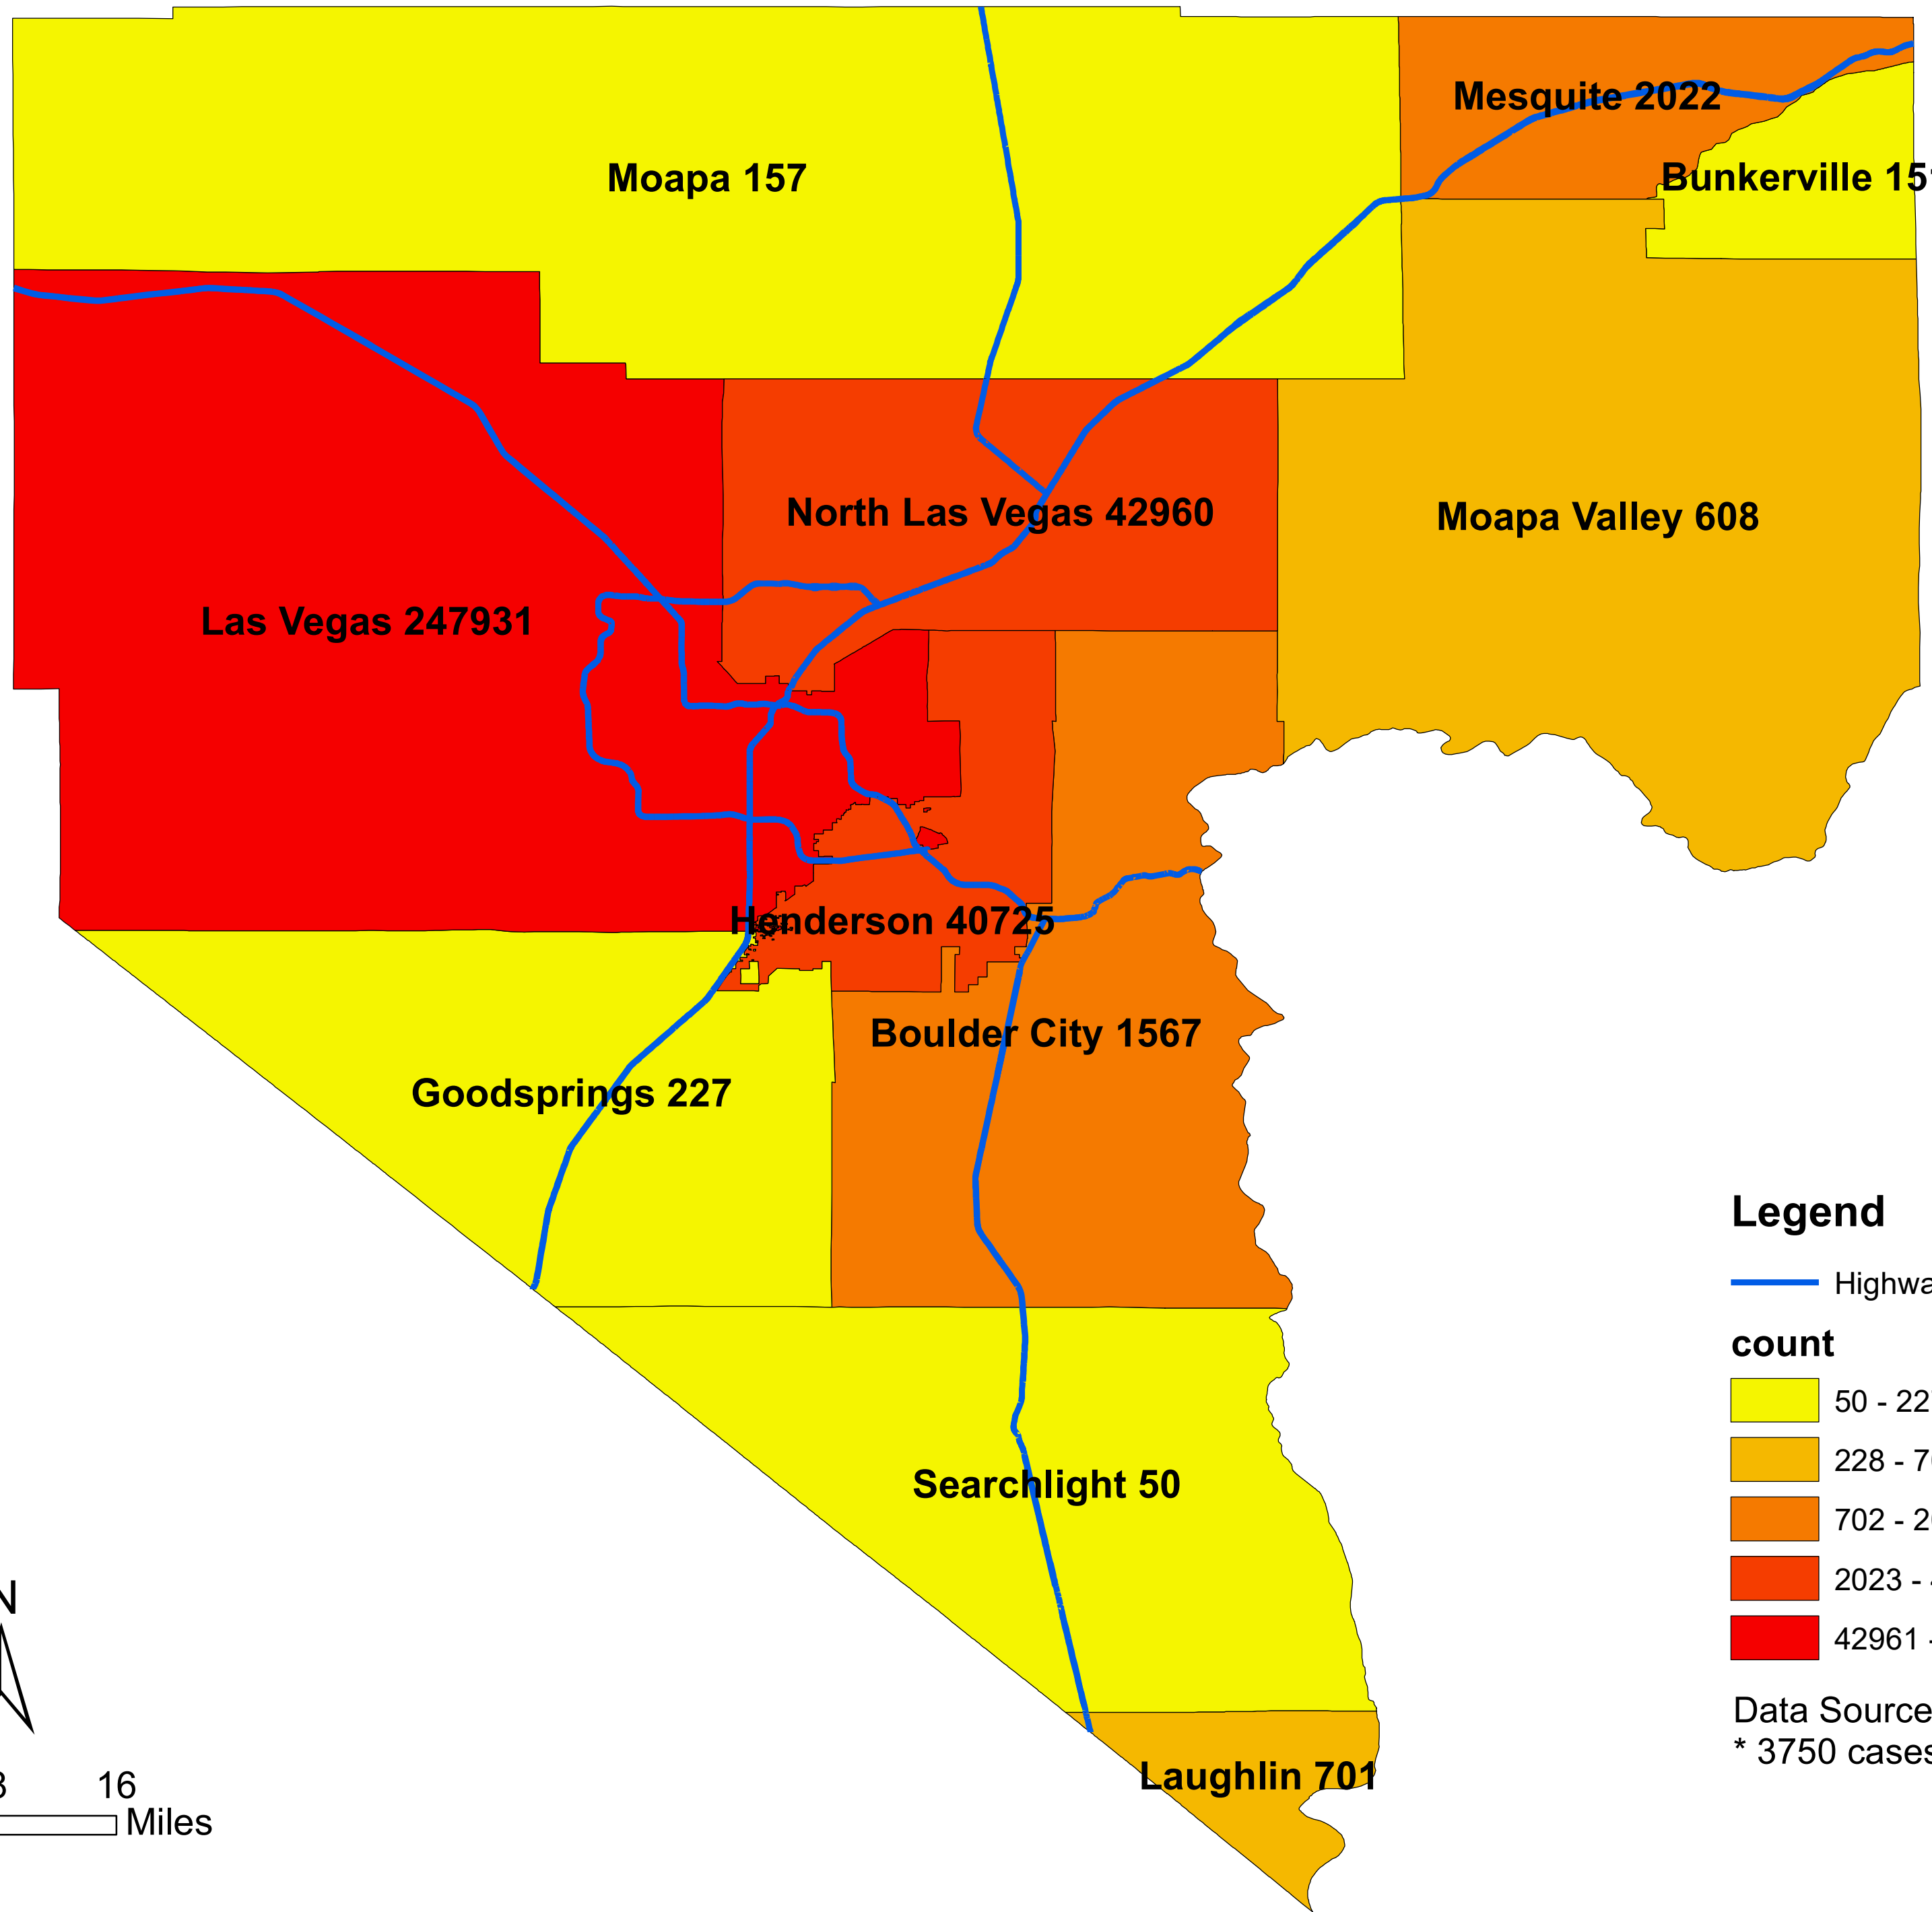

# Number of COVID-19 cases by city in Clark county (11.26.2021)

## Legend

— Highway

### count

Data Source: SNHD

\* 3750 cases without city information

0 4 8 16  
Miles