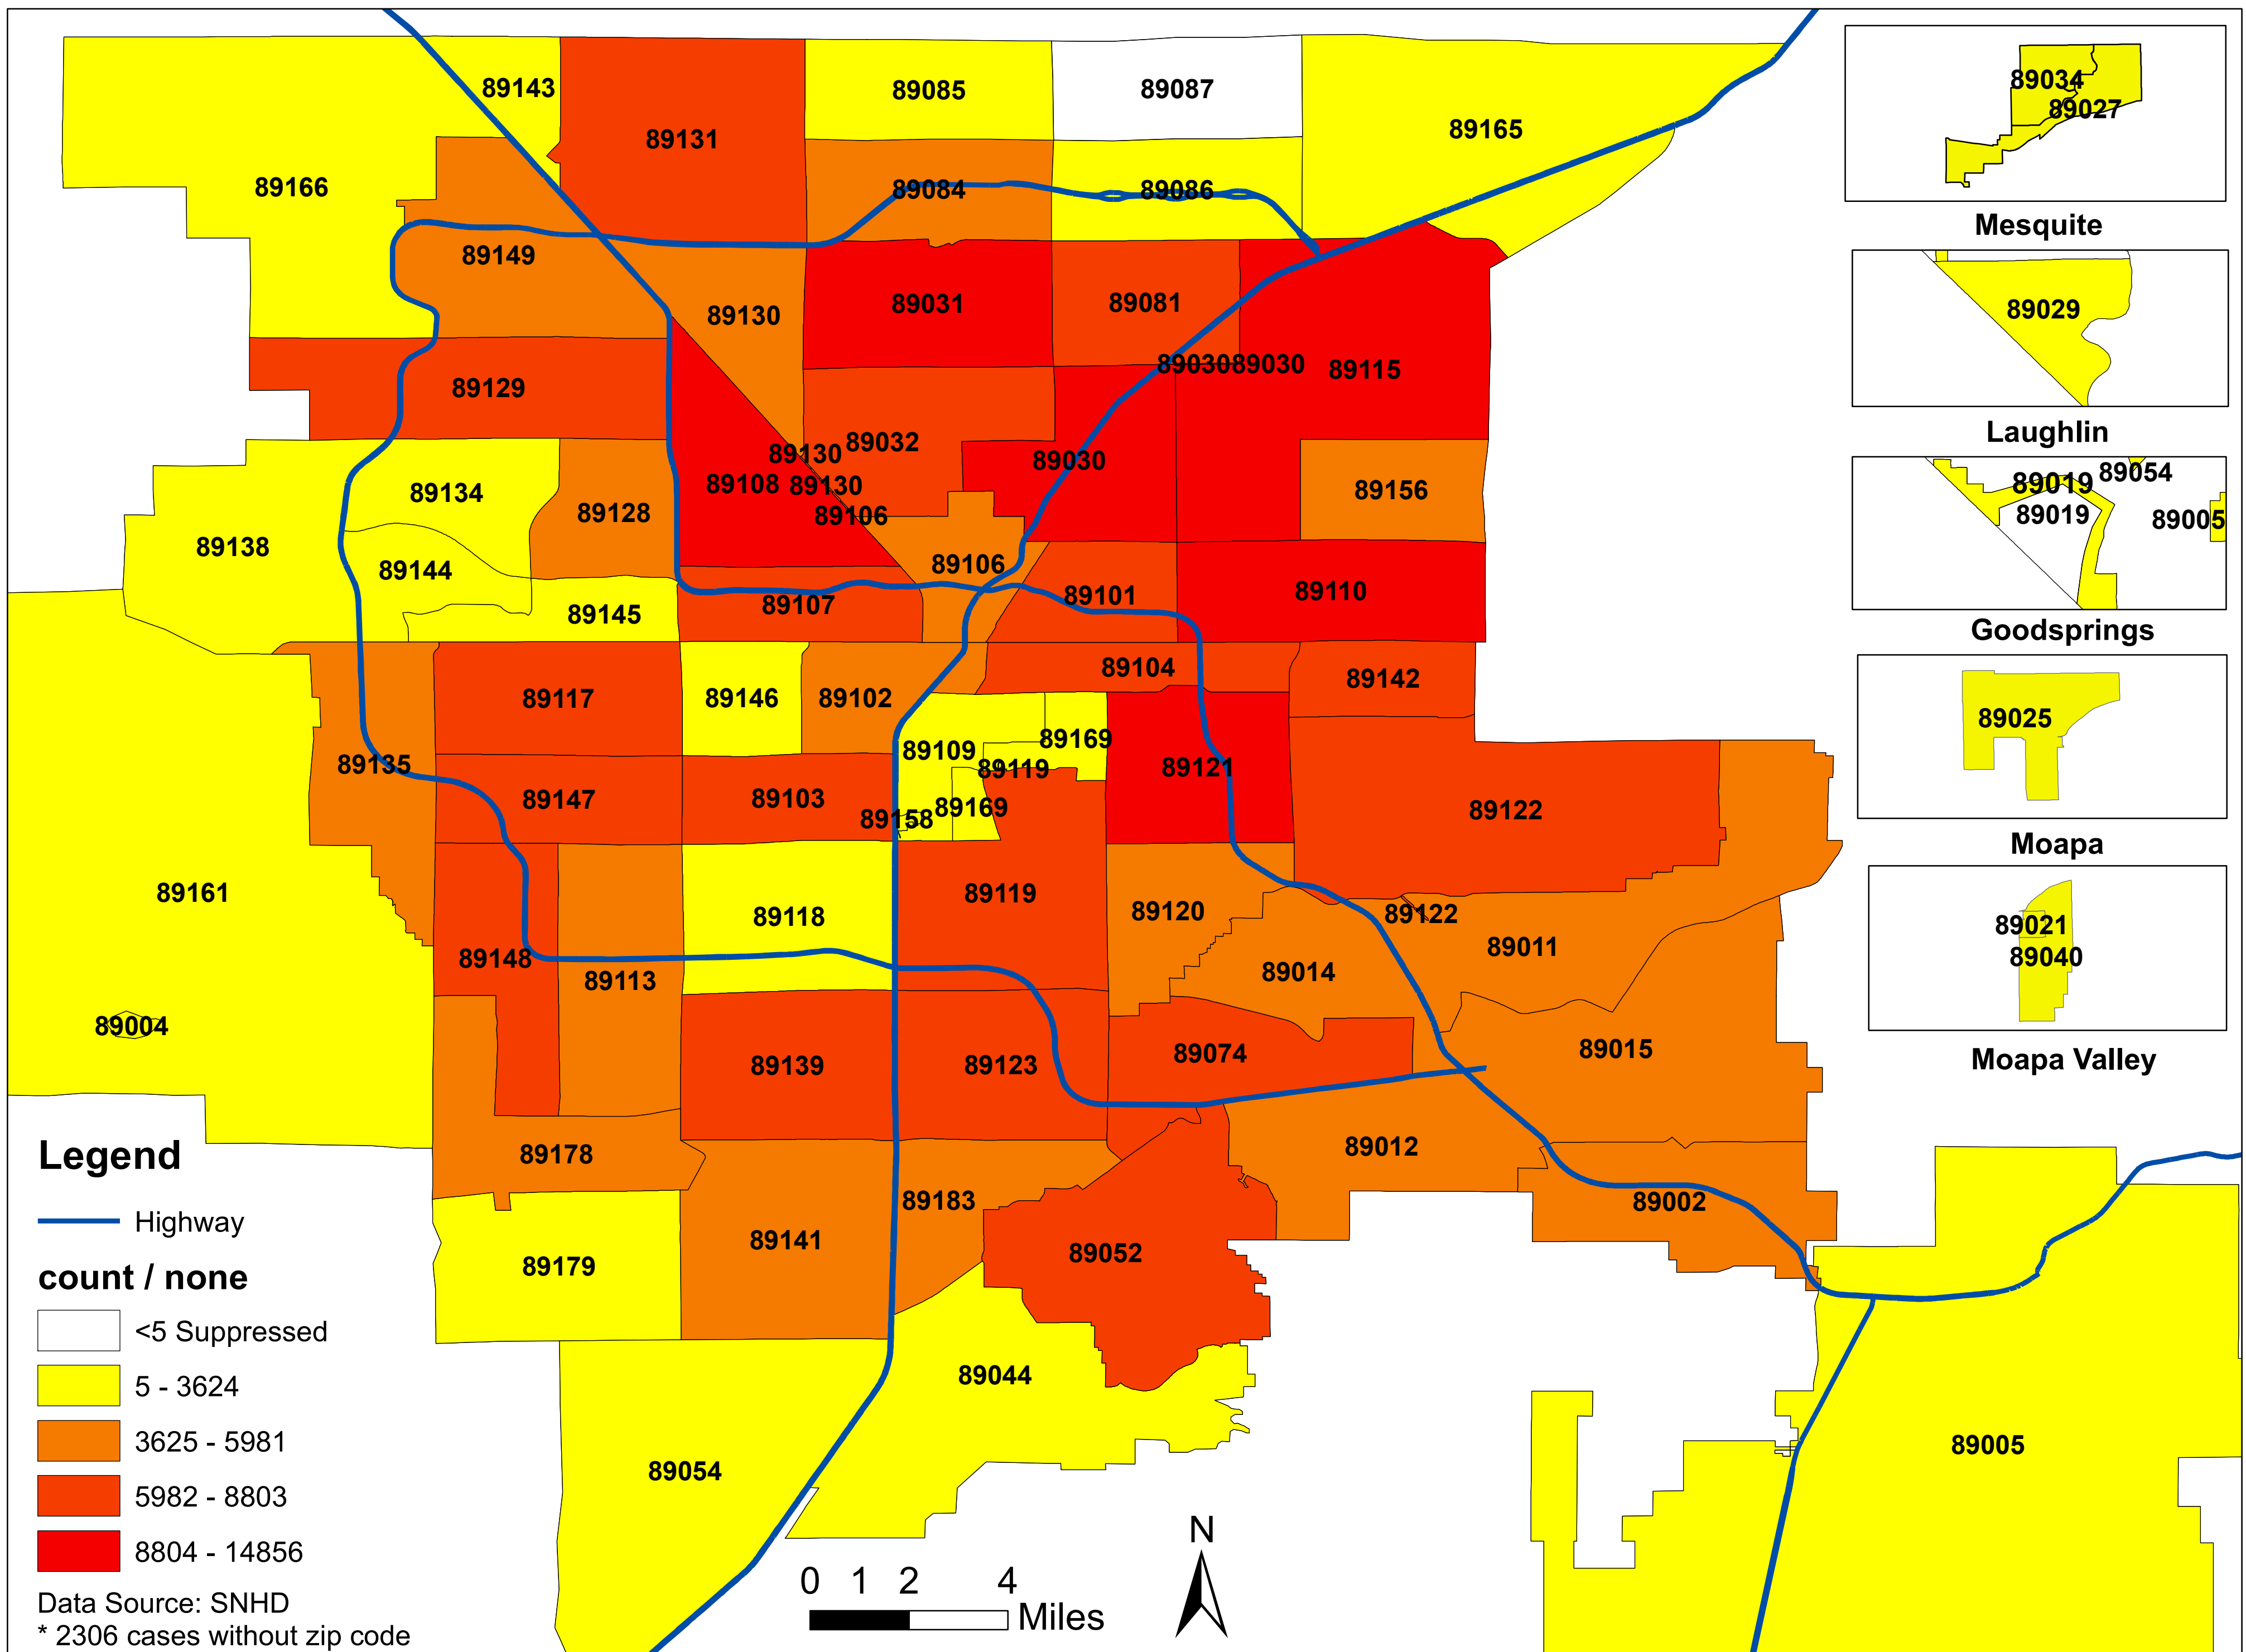

# Number of COVID-19 cases by zip code in Clark county (11.25.2021)

**Note: More than 5 cases reported from 89124**