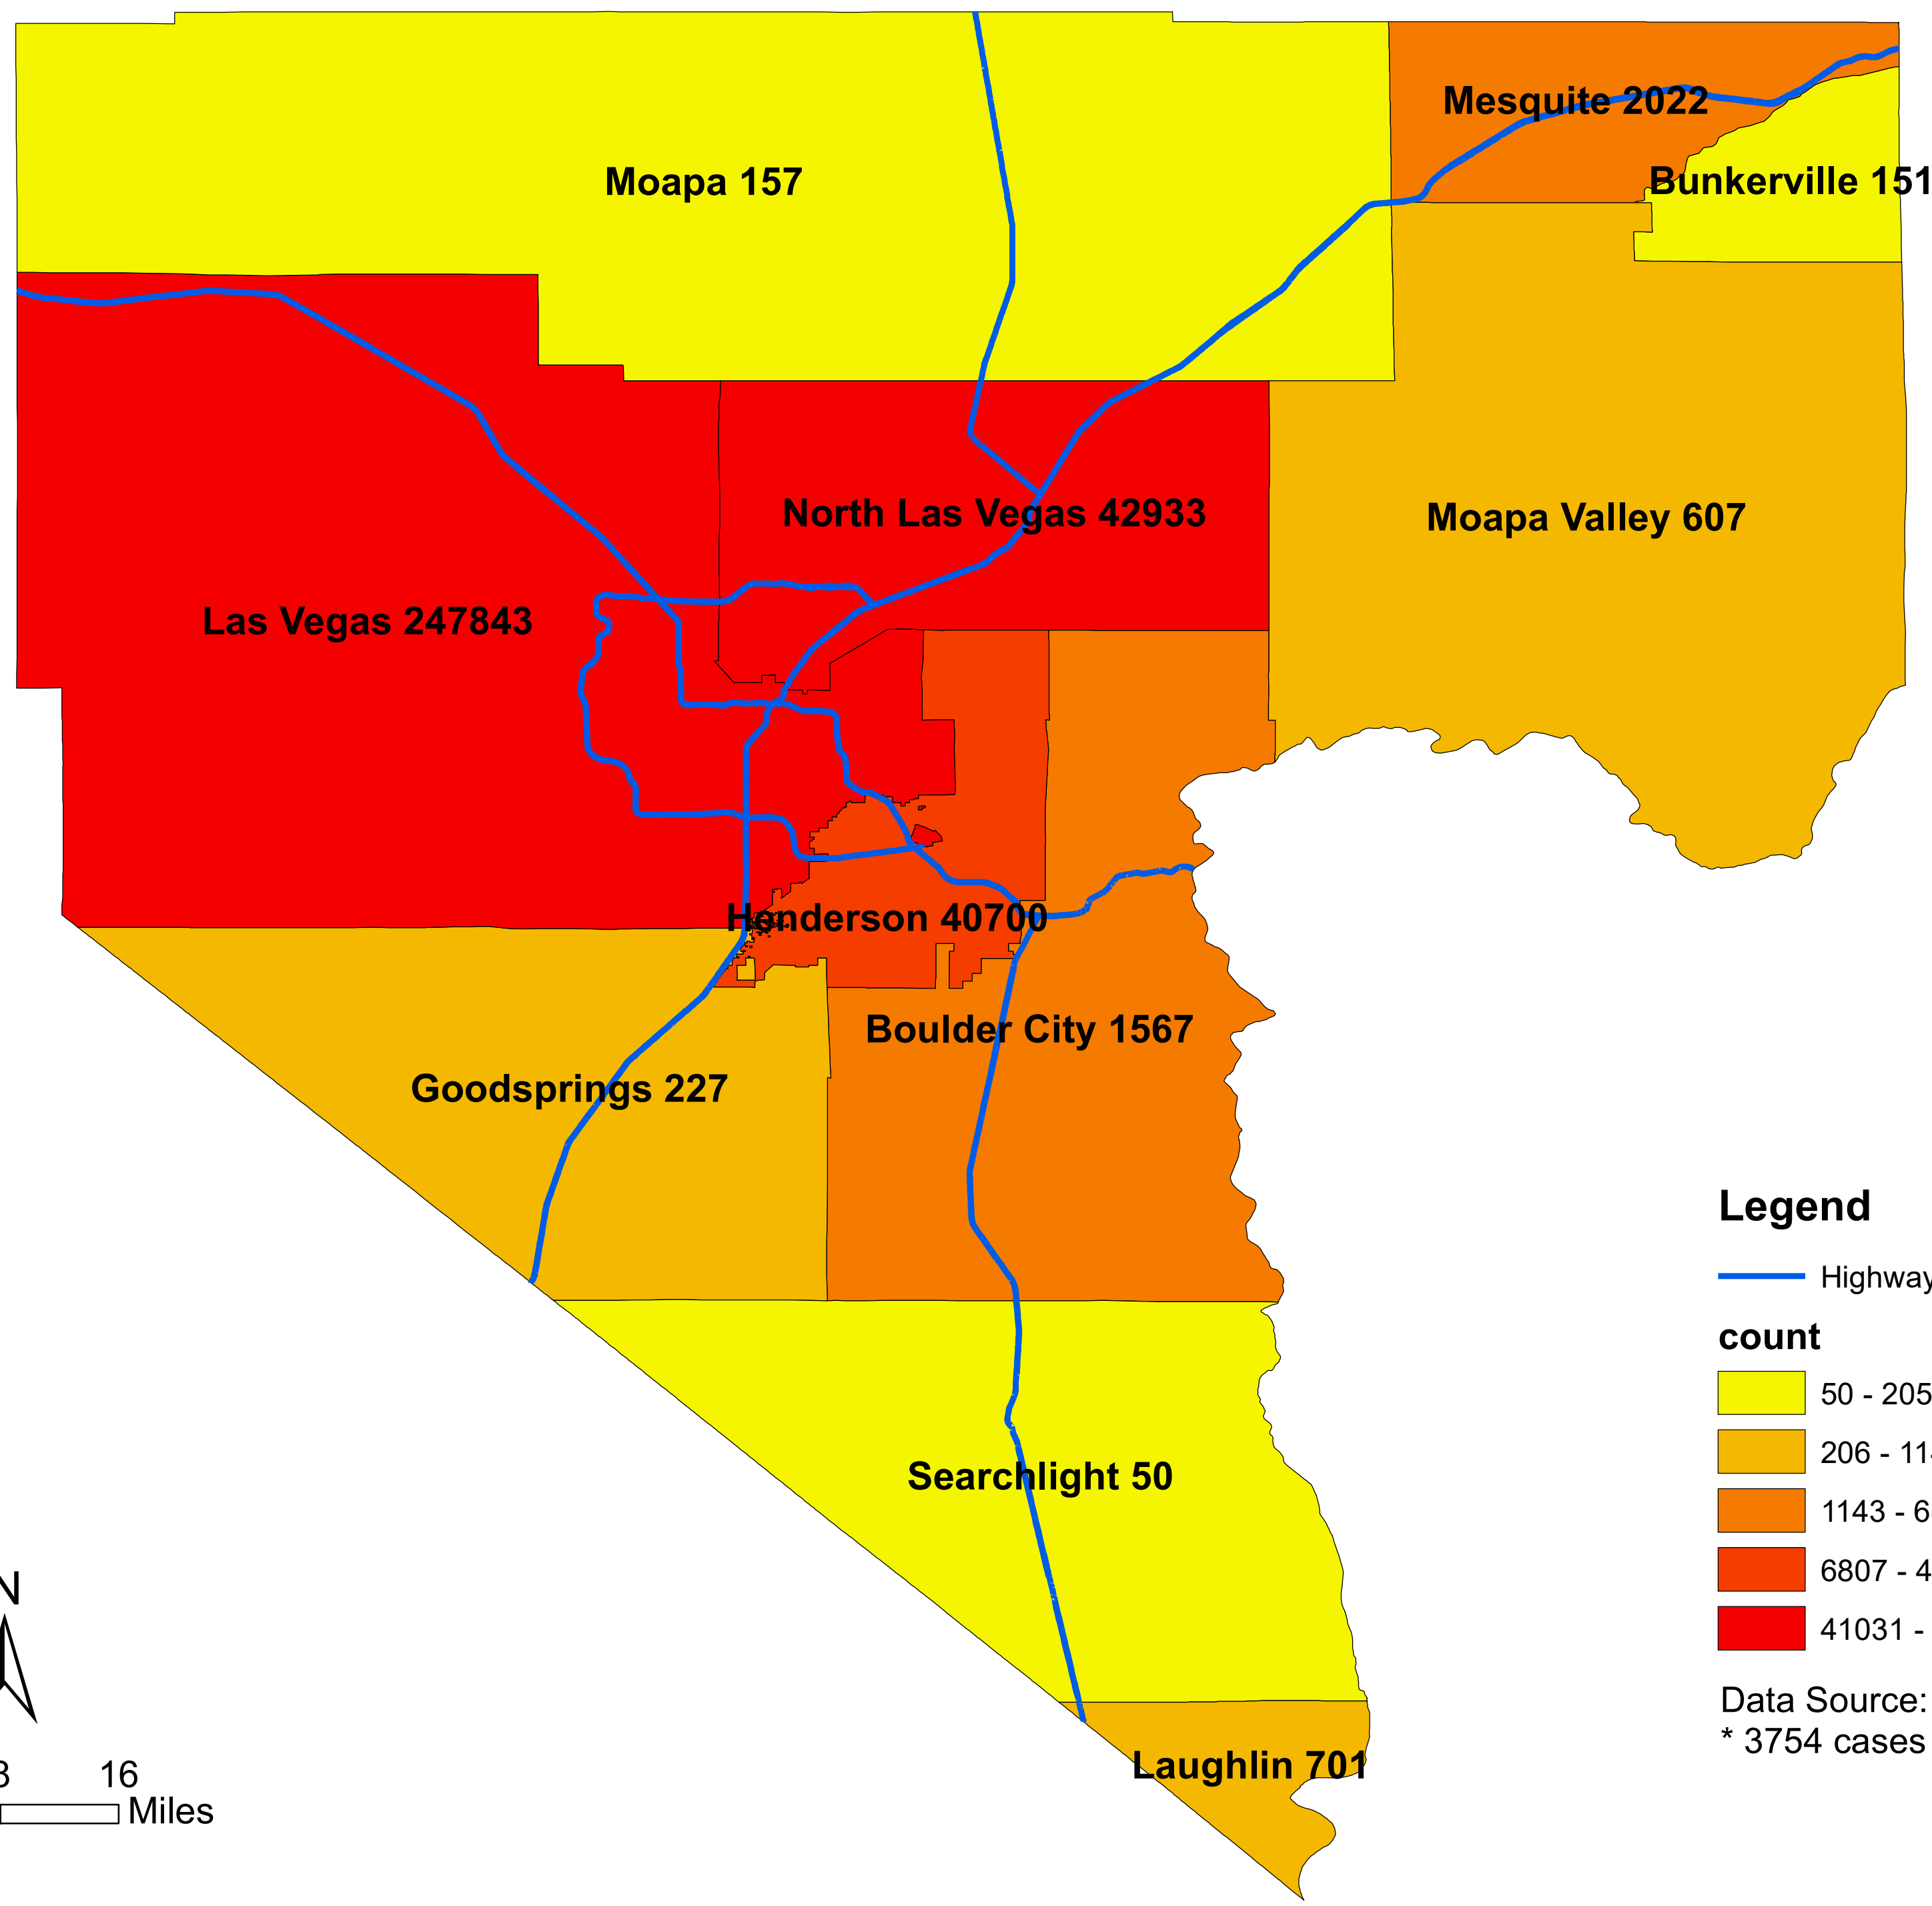

Number of COVID-19 cases by city in Clark county (11.25.2021)

Legend

— Highway

count

- 50 - 205
- 206 - 1142
- 1143 - 6806
- 6807 - 41030
- 41031 - 247843

Data Source: SNHD
* 3754 cases without city information